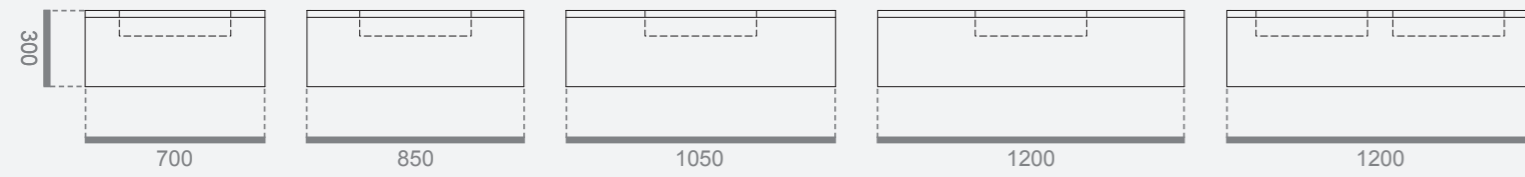

Tap:
Dresscode in gold finish

TECHNICAL SHEETS

MODULARITY

H30, D52,5 CM - VANITY UNITS WITH 1 DRAWER

H30, D52,5 CM - ADDITIONAL WALL-HUNG BASE UNITS WITH 1 DRAWER

H50, D52,5 CM - VANITY UNITS WITH 1 DRAWER + 1 INTERIOR DRAWER