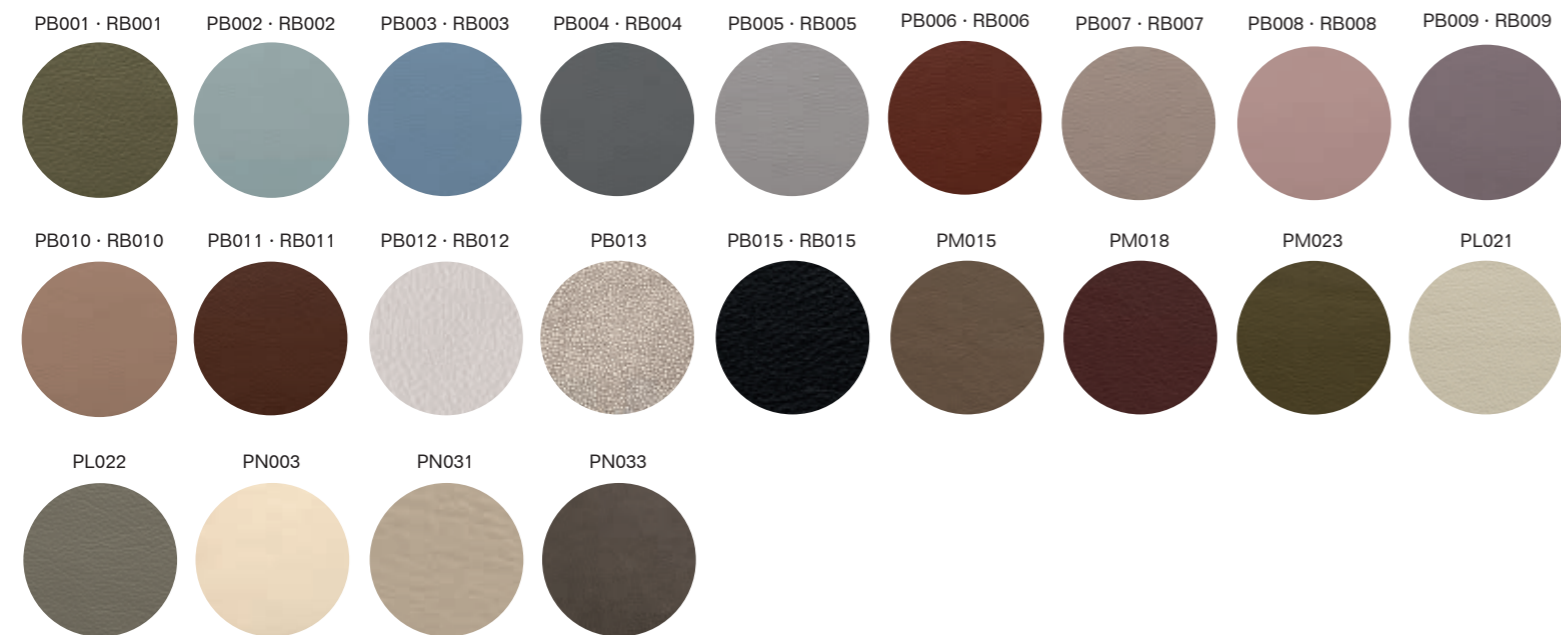

MYSTIC BROWN

NERO MARQUINIA

NERO ASSOLUTO

LACQUERED FINISHES

→ G CODE INDICATES GLOSSY LACQUERED
 → M CODE INDICATES MATT LACQUERED
 → D CODE INDICATES GLOSSY METALLIC

LEATHERS

→ P CODE INDICATES SMOOTH LEATHER
 → R CODE INDICATES CROCODILE LEATHER

COLORED GLASS FINISHES

→ S CODE INDICATES SATIN

RIBBED COLOURED
GLASS AVAILABLE
IN ALL FINISHES

WOOD FINISHES

EDEN - COMPOSITIONS

ED01 - p.86

ED02 - p.92

ED04 - p.32