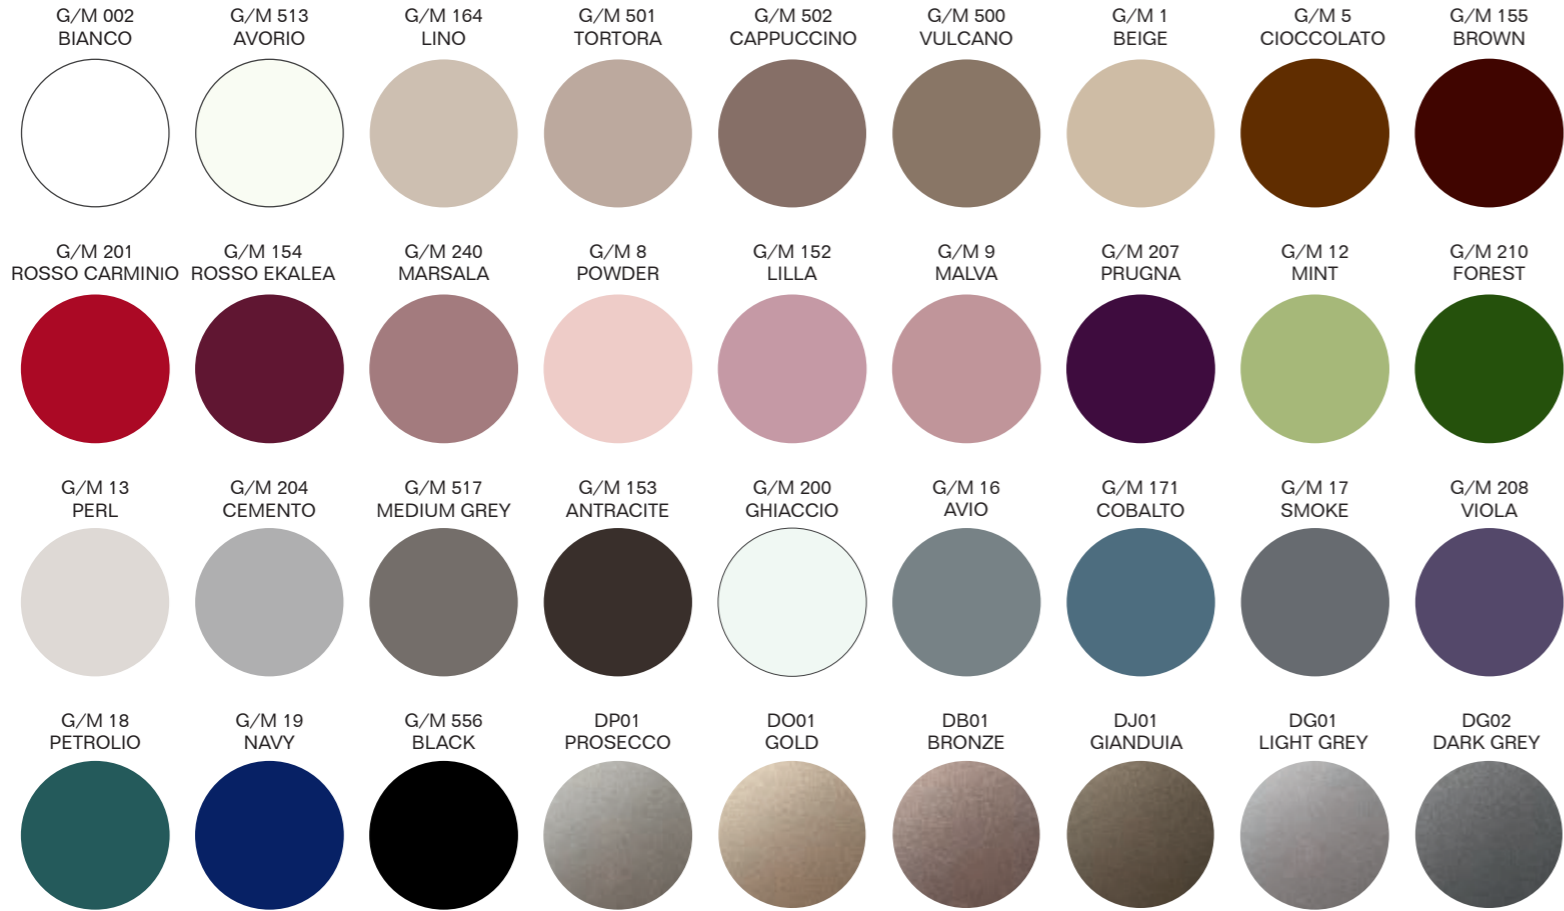

→ G CODE INDICATES GLOSSY LACQUERED
 → M CODE INDICATES MATT LACQUERED
 → D CODE INDICATES GLOSSY METALLIC

FINISHES

COLORED GLASS FINISHES

→ S CODE INDICATES SATIN

TOPS

INTEGRATED CERAMIC TOPS

CENTRALLY POSITIONED BASIN