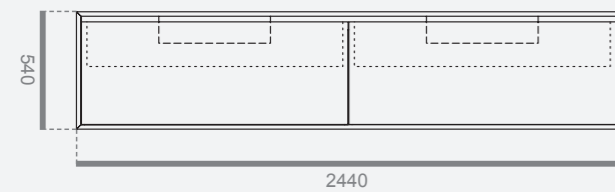

MODULARITY

H34, P54 CM - VANITY UNIT WITH DRAWERS

MODULARITY

H54, P54 CM - VANITY UNIT WITH DRAWERS AND INSIDE DRAWERS

MODULARITY

H54, P54 CM - VANITY UNIT WITH DRAWERS AND OPEN SHELF

H34, P54 CM - ADDITIONAL WALL-HUNG BASE UNITS WITH DRAWERS