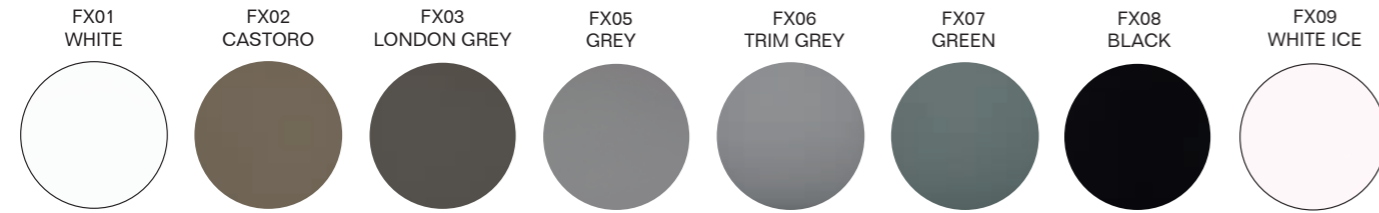

FINISHES

SIDE AND BOTTOM PANELS

FENIX FINISHES