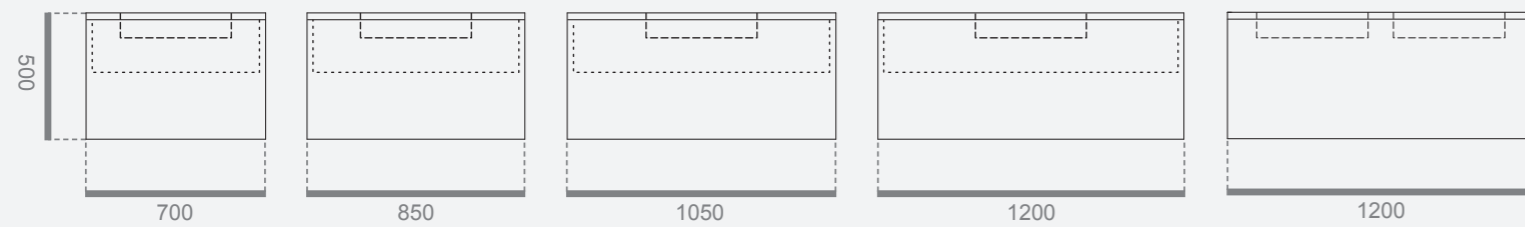

Tap:
Dresscode in gold finish

TECHNICAL SHEETS

MODULARITY

H30, D52,5 CM - VANITY UNITS WITH 1 DRAWER

H30, D52,5 CM - ADDITIONAL WALL-HUNG BASE UNITS WITH 1 DRAWER

H50, D52,5 CM - VANITY UNITS WITH 1 DRAWER + 1 INTERIOR DRAWER