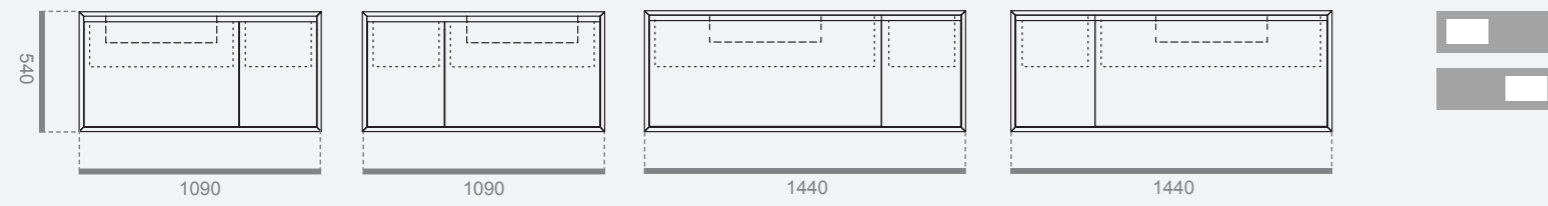

MODULARITY

H34, P54 CM - VANITY UNIT WITH DRAWERS

MODULARITY

H54, P54 CM - VANITY UNIT WITH DRAWERS AND INSIDE DRAWERS

MODULARITY

H54, P54 CM - VANITY UNIT WITH DRAWERS AND OPEN SHELF

H34, P54 CM - ADDITIONAL WALL-HUNG BASE UNITS WITH DRAWERS