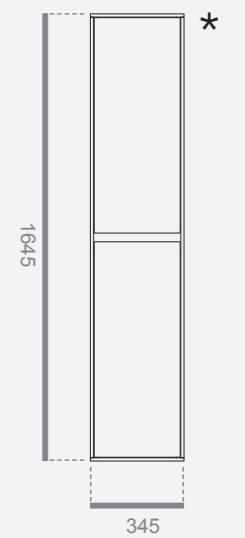

Mirror:
Dali Full, W141 — H80 cm

Tap:
Dresscode in gold finish

ED 20

ED20 Composition:
W193 — D52,5 — H196 cm

Structure:
G500 glossy Vulcano
lacquered finish

Frontal drawers:
PB013 leather

Decorative Trim:
G500 glossy Vulcano
lacquered finish

H50, D52,5 CM - ADDITIONAL WALL-HUNG BASE UNITS WITH 1 DRAWER + 1 INTERIOR DRAWER

MODULARITY

H50, D52,5 CM - VANITY UNITS WITH 2 DRAWERS

H50, D52,5 CM - ADDITIONAL WALL-HUNG BASE UNITS WITH 2 DRAWERS

H80, D15 CM WALL UNITS

H80, D15 CM WALL UNITS OPEN-SHELVING

H162, D15/33 CM WALL UNITS TALL UNITS

* End finishing panels are included

INTEGRATED TOP SELECTION

MATT WHITE **PUREFEEL** - GLOSSY WHITE **GEACRIL**, H 1,2 CM

BASIN DIMENSIONS
A - 50 x 31 x 1,2 CM
B - 60 x 31 x 1,2 CM

BASIN DIMENSIONS
C - 50 x 31,5 x 1,2 CM
D - 60 x 31 x 1,2 CM

INTEGRATED TOP SELECTION

WHITE **CORIAN**, H 1,2 CM

BASIN DIMENSIONS
G - 50 x 31,5 x 1,2 CM
H - 60 x 31,5 x 1,2 CM

BASIN DIMENSIONS
J - 59 x 34 x 1,2 CM
K - 68 x 38 x 1,2 CM