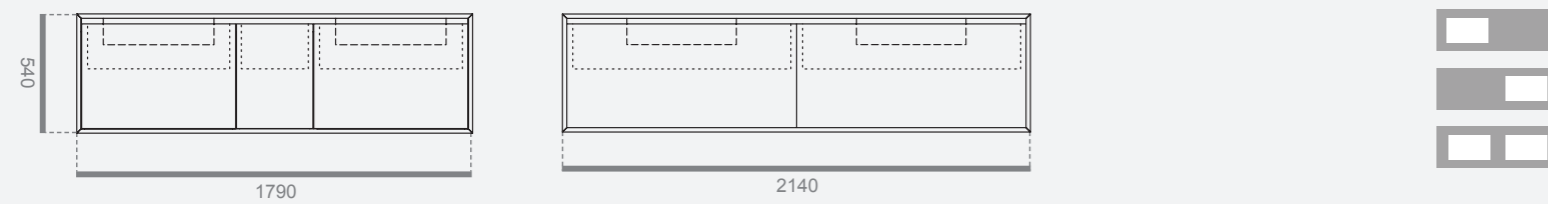

MODULARITY

H34, P54 CM - VANITY UNIT WITH DRAWERS

MODULARITY

H54, P54 CM - VANITY UNIT WITH DRAWERS AND INSIDE DRAWERS

MODULARITY

H54, P54 CM - VANITY UNIT WITH DRAWERS AND OPEN SHELF

H34, P54 CM - ADDITIONAL WALL-HUNG BASE UNITS WITH DRAWERS