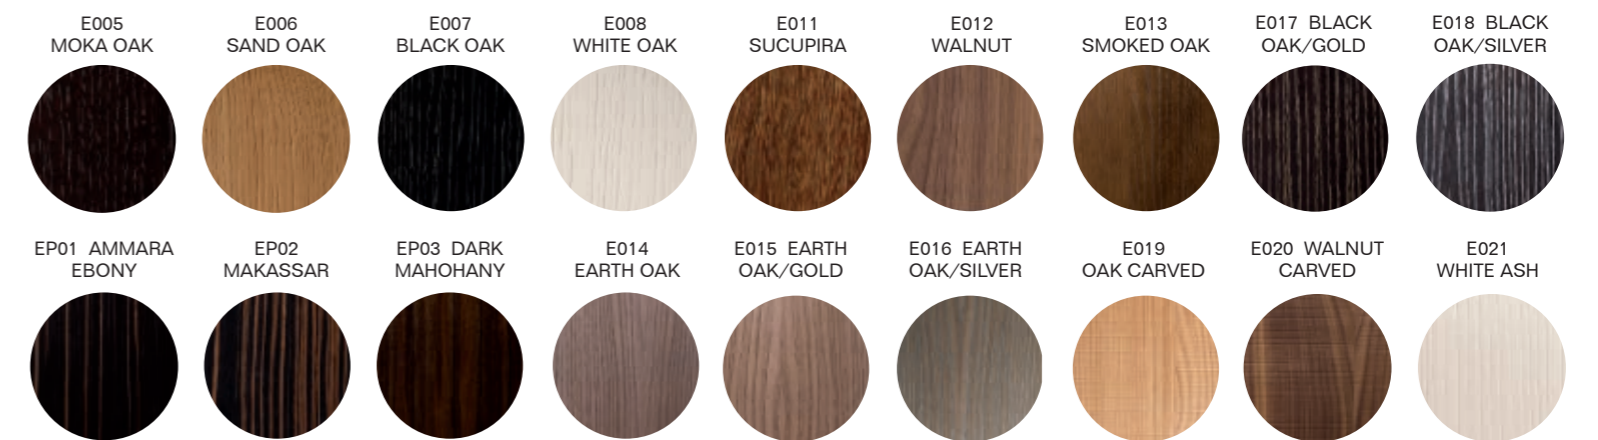

GOLD

CHROME

* Only for decorative trim

PORCELAIN STONE FINISHES

GLOSSY STATUARIETTO

SALE

GLOSSY NOIR DESIR

MARBLES

* ON REQUEST, AVAILABLE IN MATT FINISH

LASA FANTASTICO

BIANCO STATUARIO

BIANCO CARRARA

BARDIGLIO NUVOLATO

CALACATTA ORO

EMPERADOR LIGHT

EMPERADOR DARK

MYSTIC BROWN

NERO MARQUINIA

NERO ASSOLUTO

LACQUERED FINISHES

→ G CODE INDICATES GLOSSY LACQUERED
 → M CODE INDICATES MATT LACQUERED
 → D CODE INDICATES GLOSSY METALLIC

LEATHERS

→ P CODE INDICATES SMOOTH LEATHER
 → R CODE INDICATES CROCODILE LEATHER

COLORED GLASS FINISHES

→ S CODE INDICATES SATIN

RIBBED COLOURED
GLASS AVAILABLE
IN ALL FINISHES

WOOD FINISHES

EDEN - COMPOSITIONS

ED01 - p.86

ED02 - p.92

ED04 - p.32