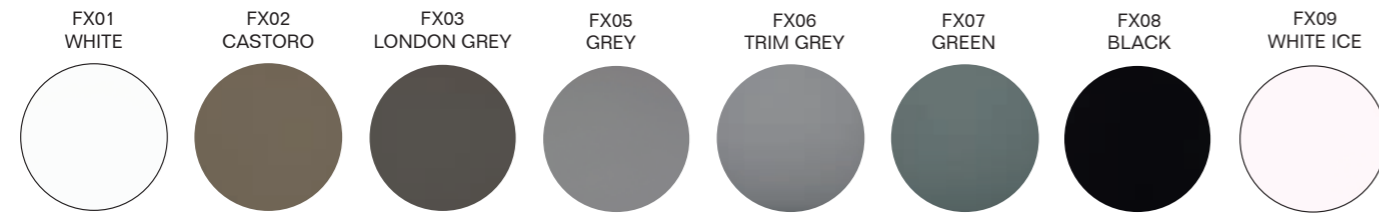

DRAWER FRONT PANEL FINISHES

FENIX FINISHES