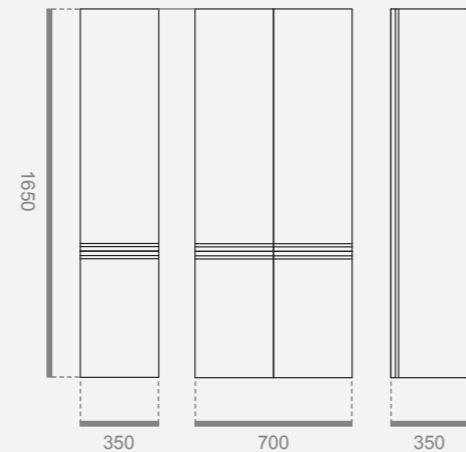

TECHNICAL SHEETS

MODULARITY

H30, P51,5 CM - VANITY UNIT WITH DRAWER

H30, P51,5 CM - ADDITIONAL WALL-HUNG BASE UNITS WITH DRAWER

H80, P15/19 CM - WALL UNITS & OPEN-SHELVING WALL UNITS

H165, P35 CM
WALL-HUNG
TALL UNITS