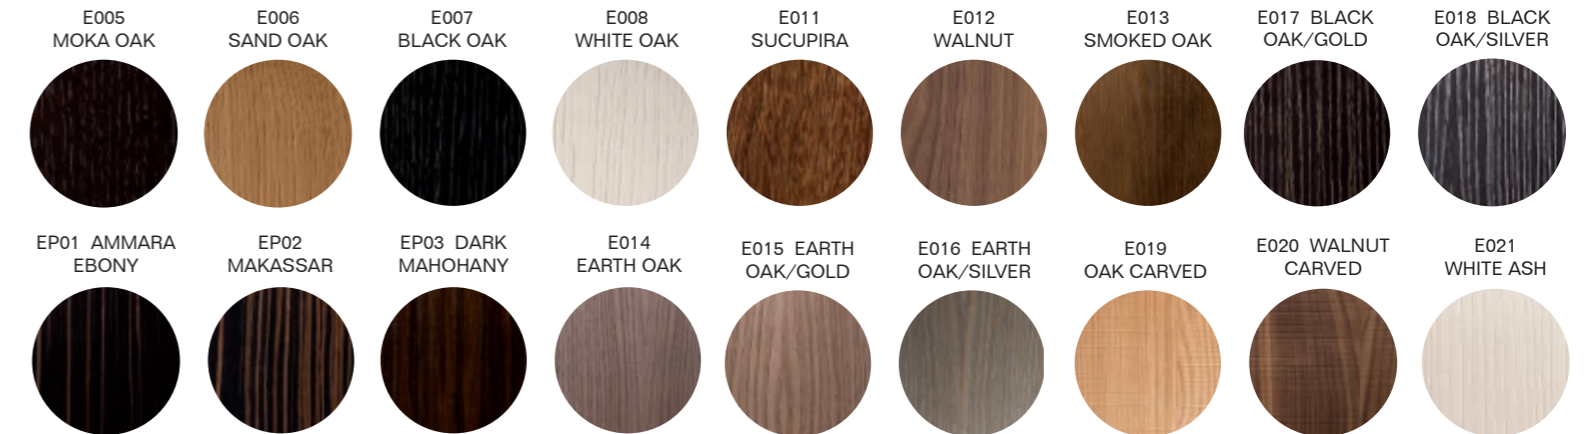

FINISHES

DRAWER FRONT PANEL FINISHES

WOOD FINISHES