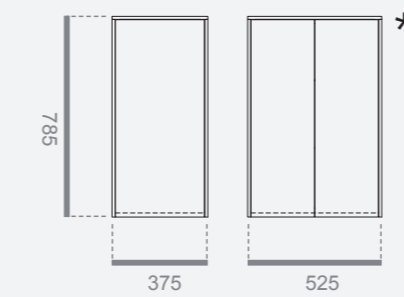

Mirror:
Dali Full, W141 — H80 cm

Tap:
Dresscode in gold finish

ED 20

ED20 Composition:
W193 — D52,5 — H196 cm

Structure:
G500 glossy Vulcano
lacquered finish

Frontal drawers:
PB013 leather

Decorative Trim:
G500 glossy Vulcano
lacquered finish

H80, D15 CM WALL UNITS OPEN-SHELVING

H162, D15/33 CM WALL UNITS TALL UNITS

* End finishing panels are included

INTEGRATED TOP SELECTION

MATT WHITE **PUREFEEL** - GLOSSY WHITE **GEACRIL**, H 1,2 CM

BASIN DIMENSIONS
A - 50 x 31 x 1,2 CM
B - 60 x 31 x 1,2 CM

BASIN DIMENSIONS
C - 50 x 31,5 x 1,2 CM
D - 60 x 31 x 1,2 CM

INTEGRATED TOP SELECTION

WHITE **CORIAN**, H 1,2 CM

BASIN DIMENSIONS
G - 50 x 31,5 x 1,2 CM
H - 60 x 31,5 x 1,2 CM

BASIN DIMENSIONS
J - 59 x 34 x 1,2 CM
K - 68 x 38 x 1,2 CM