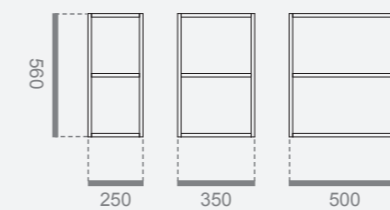

MODULARITY

H 56, P51,5 CM - VANITY UNIT WITH TWO DRAWERS

H56, P51,5 CM - ADDITIONAL WALL-HUNG BASE UNITS WITH TWO DRAWERS

H56, P51,5 CM - COMPLEMENTARY WALL-HUNG
OPEN-SHELVING BASE UNITS

FINISHES

LACQUERED FINISHES