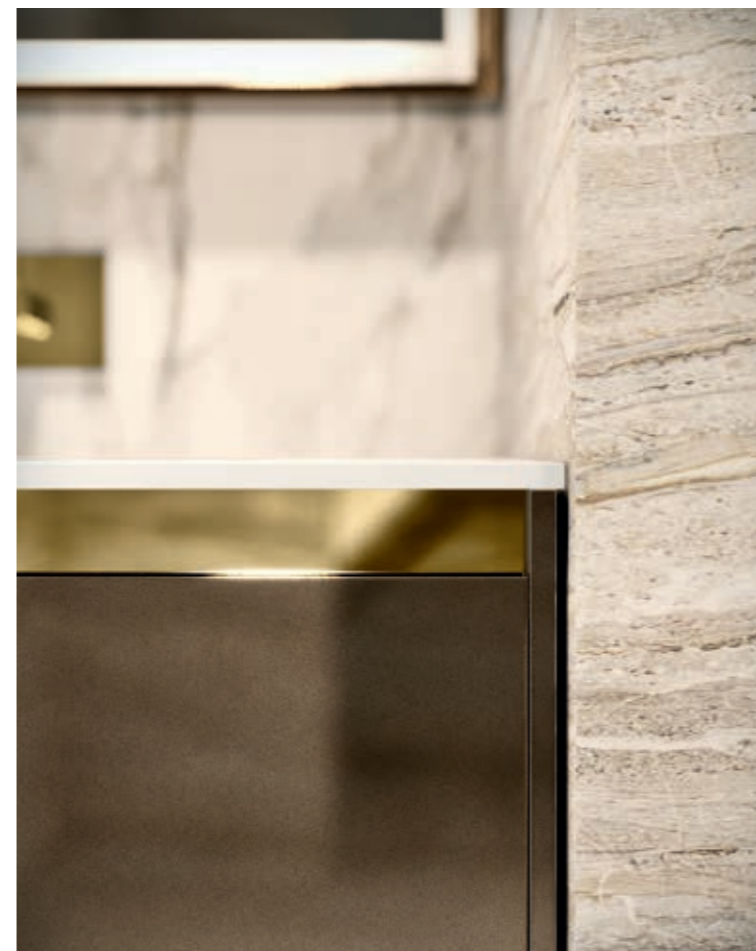

- ← **ED03 - Version A:**
  Decorative trim in gold metal finish
- ↓ **ED03 - Version B:**
  Decorative trim in DJ01 metallic
  Gianduia lacquered finish