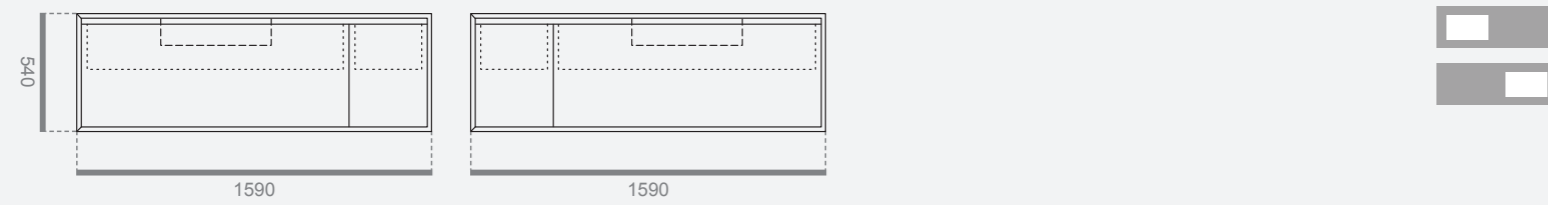

MODULARITY

H34, P54 CM - VANITY UNIT WITH DRAWERS

MODULARITY

H54, P54 CM - VANITY UNIT WITH DRAWERS AND INSIDE DRAWERS

MODULARITY

H54, P54 CM - VANITY UNIT WITH DRAWERS AND OPEN SHELF

H34, P54 CM - ADDITIONAL WALL-HUNG BASE UNITS WITH DRAWERS