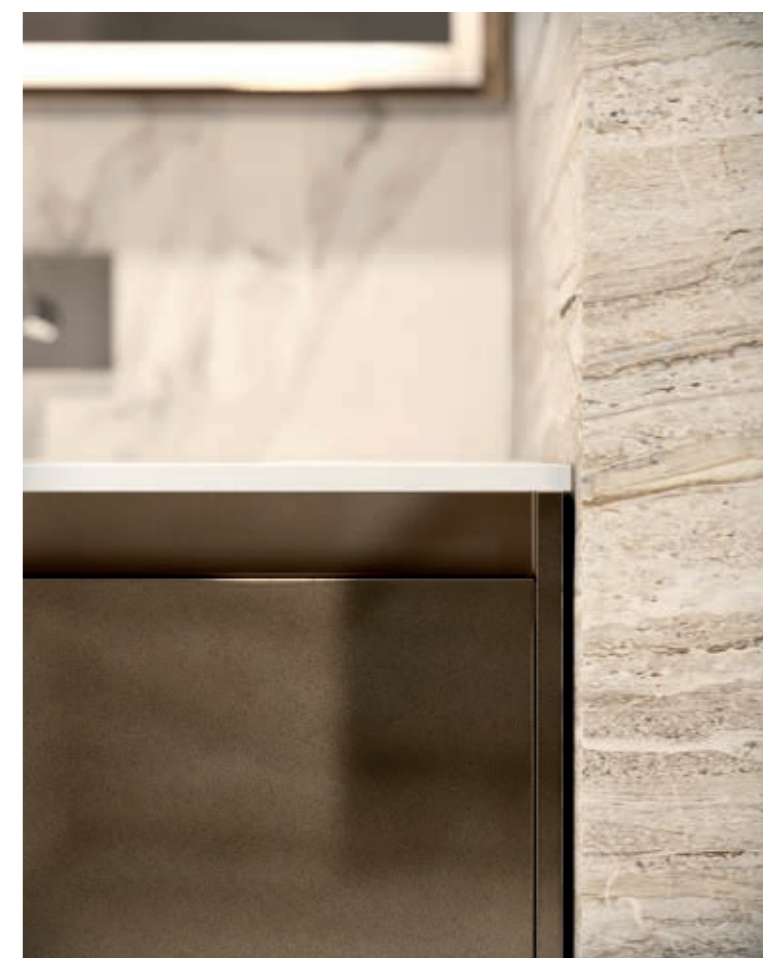

- ← **ED03 - Version A:**
  Decorative trim in gold metal finish
- ↓ **ED03 - Version B:**
  Decorative trim in DJ01 metallic
  Gianduia lacquered finish