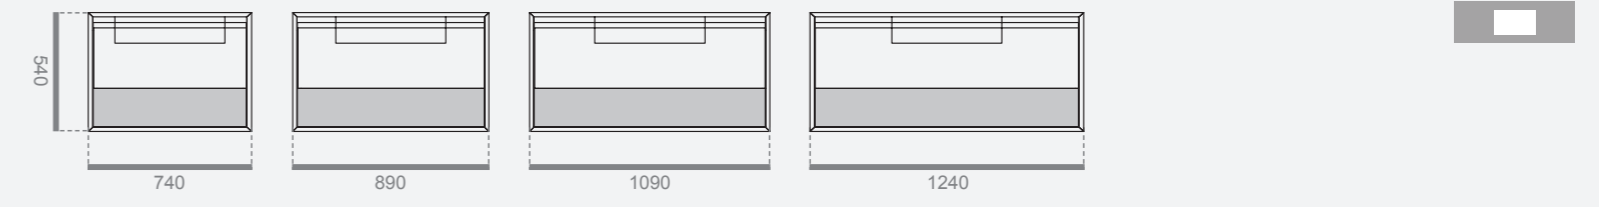

MODULARITY

H34, P54 CM - VANITY UNIT WITH DRAWERS

MODULARITY

H54, P54 CM - VANITY UNIT WITH DRAWERS AND INSIDE DRAWERS

MODULARITY

H54, P54 CM - VANITY UNIT WITH DRAWERS AND OPEN SHELF

H34, P54 CM - ADDITIONAL WALL-HUNG BASE UNITS WITH DRAWERS