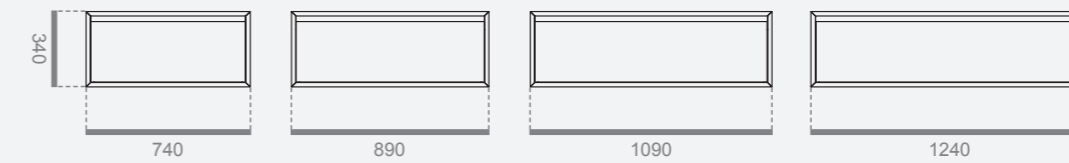

INTEGRATED TOP SELECTION

MATT WHITE **PUREFEEL** INTEGRATED WASHBASINS, H 2 CM

BASIN DIMENSIONS
A - 50 x 31 x 2 CM
B - 60 x 31 x 2 CM

BASIN DIMENSIONS
C - 50 x 31,5 x 2 CM
D - 58,6 x 31,5 x 2 CM

BASIN DIMENSIONS
E - 50 x 31 x 2 CM
F - 60 x 31 x 2 CM