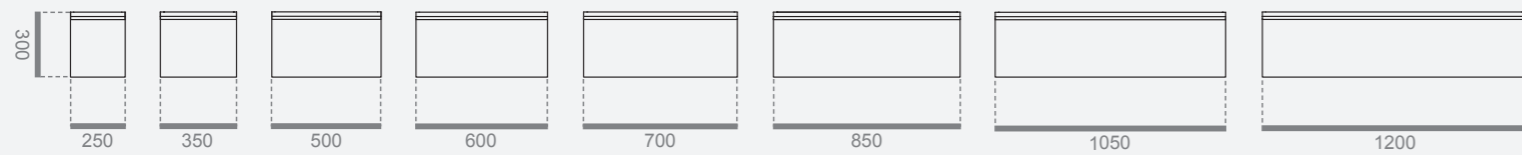

H80, P15/19 CM - WALL UNITS & OPEN-SHELVING WALL UNITS