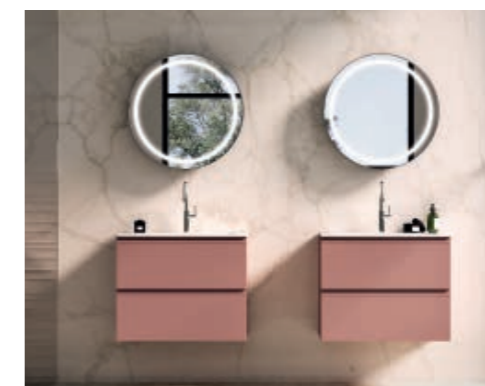

FO02 - p.330