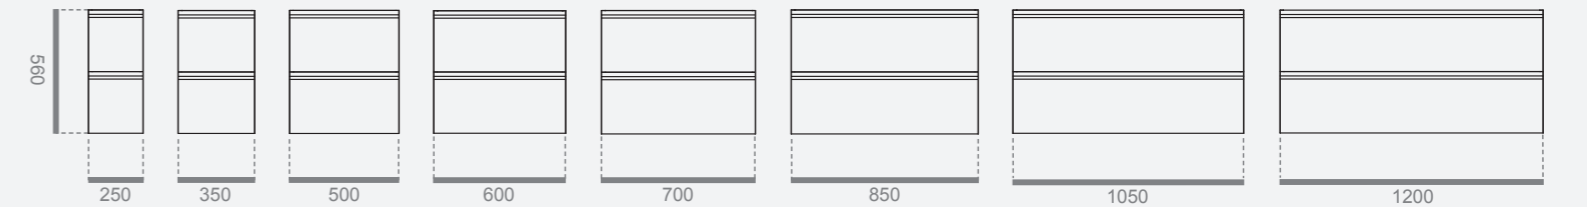

H56, P51,5 CM - COMPLEMENTARY WALL-HUNG
OPEN-SHELVING BASE UNITS