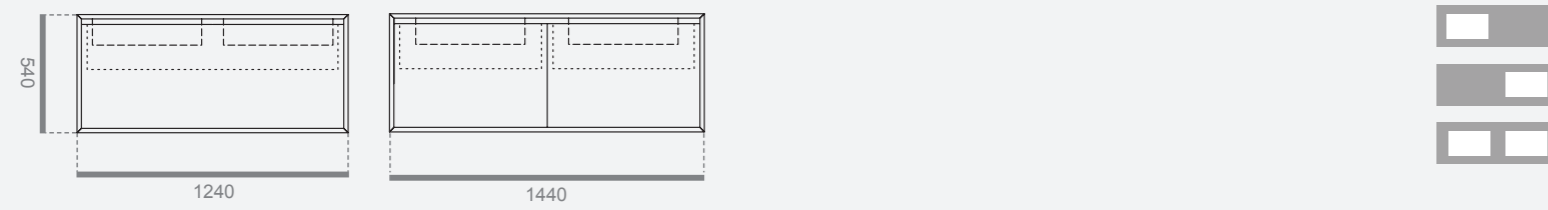

MODULARITY

H34, P54 CM - VANITY UNIT WITH DRAWERS

MODULARITY

H54, P54 CM - VANITY UNIT WITH DRAWERS AND INSIDE DRAWERS

MODULARITY

H54, P54 CM - VANITY UNIT WITH DRAWERS AND OPEN SHELF

H34, P54 CM - ADDITIONAL WALL-HUNG BASE UNITS WITH DRAWERS