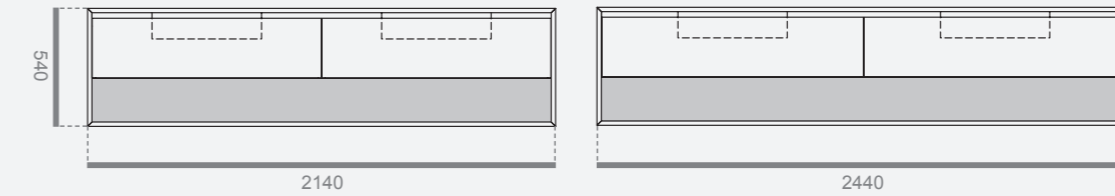

MODULARITY

H34, P54 CM - VANITY UNIT WITH DRAWERS

MODULARITY

H54, P54 CM - VANITY UNIT WITH DRAWERS AND INSIDE DRAWERS

MODULARITY

H54, P54 CM - VANITY UNIT WITH DRAWERS AND OPEN SHELF

H34, P54 CM - ADDITIONAL WALL-HUNG BASE UNITS WITH DRAWERS