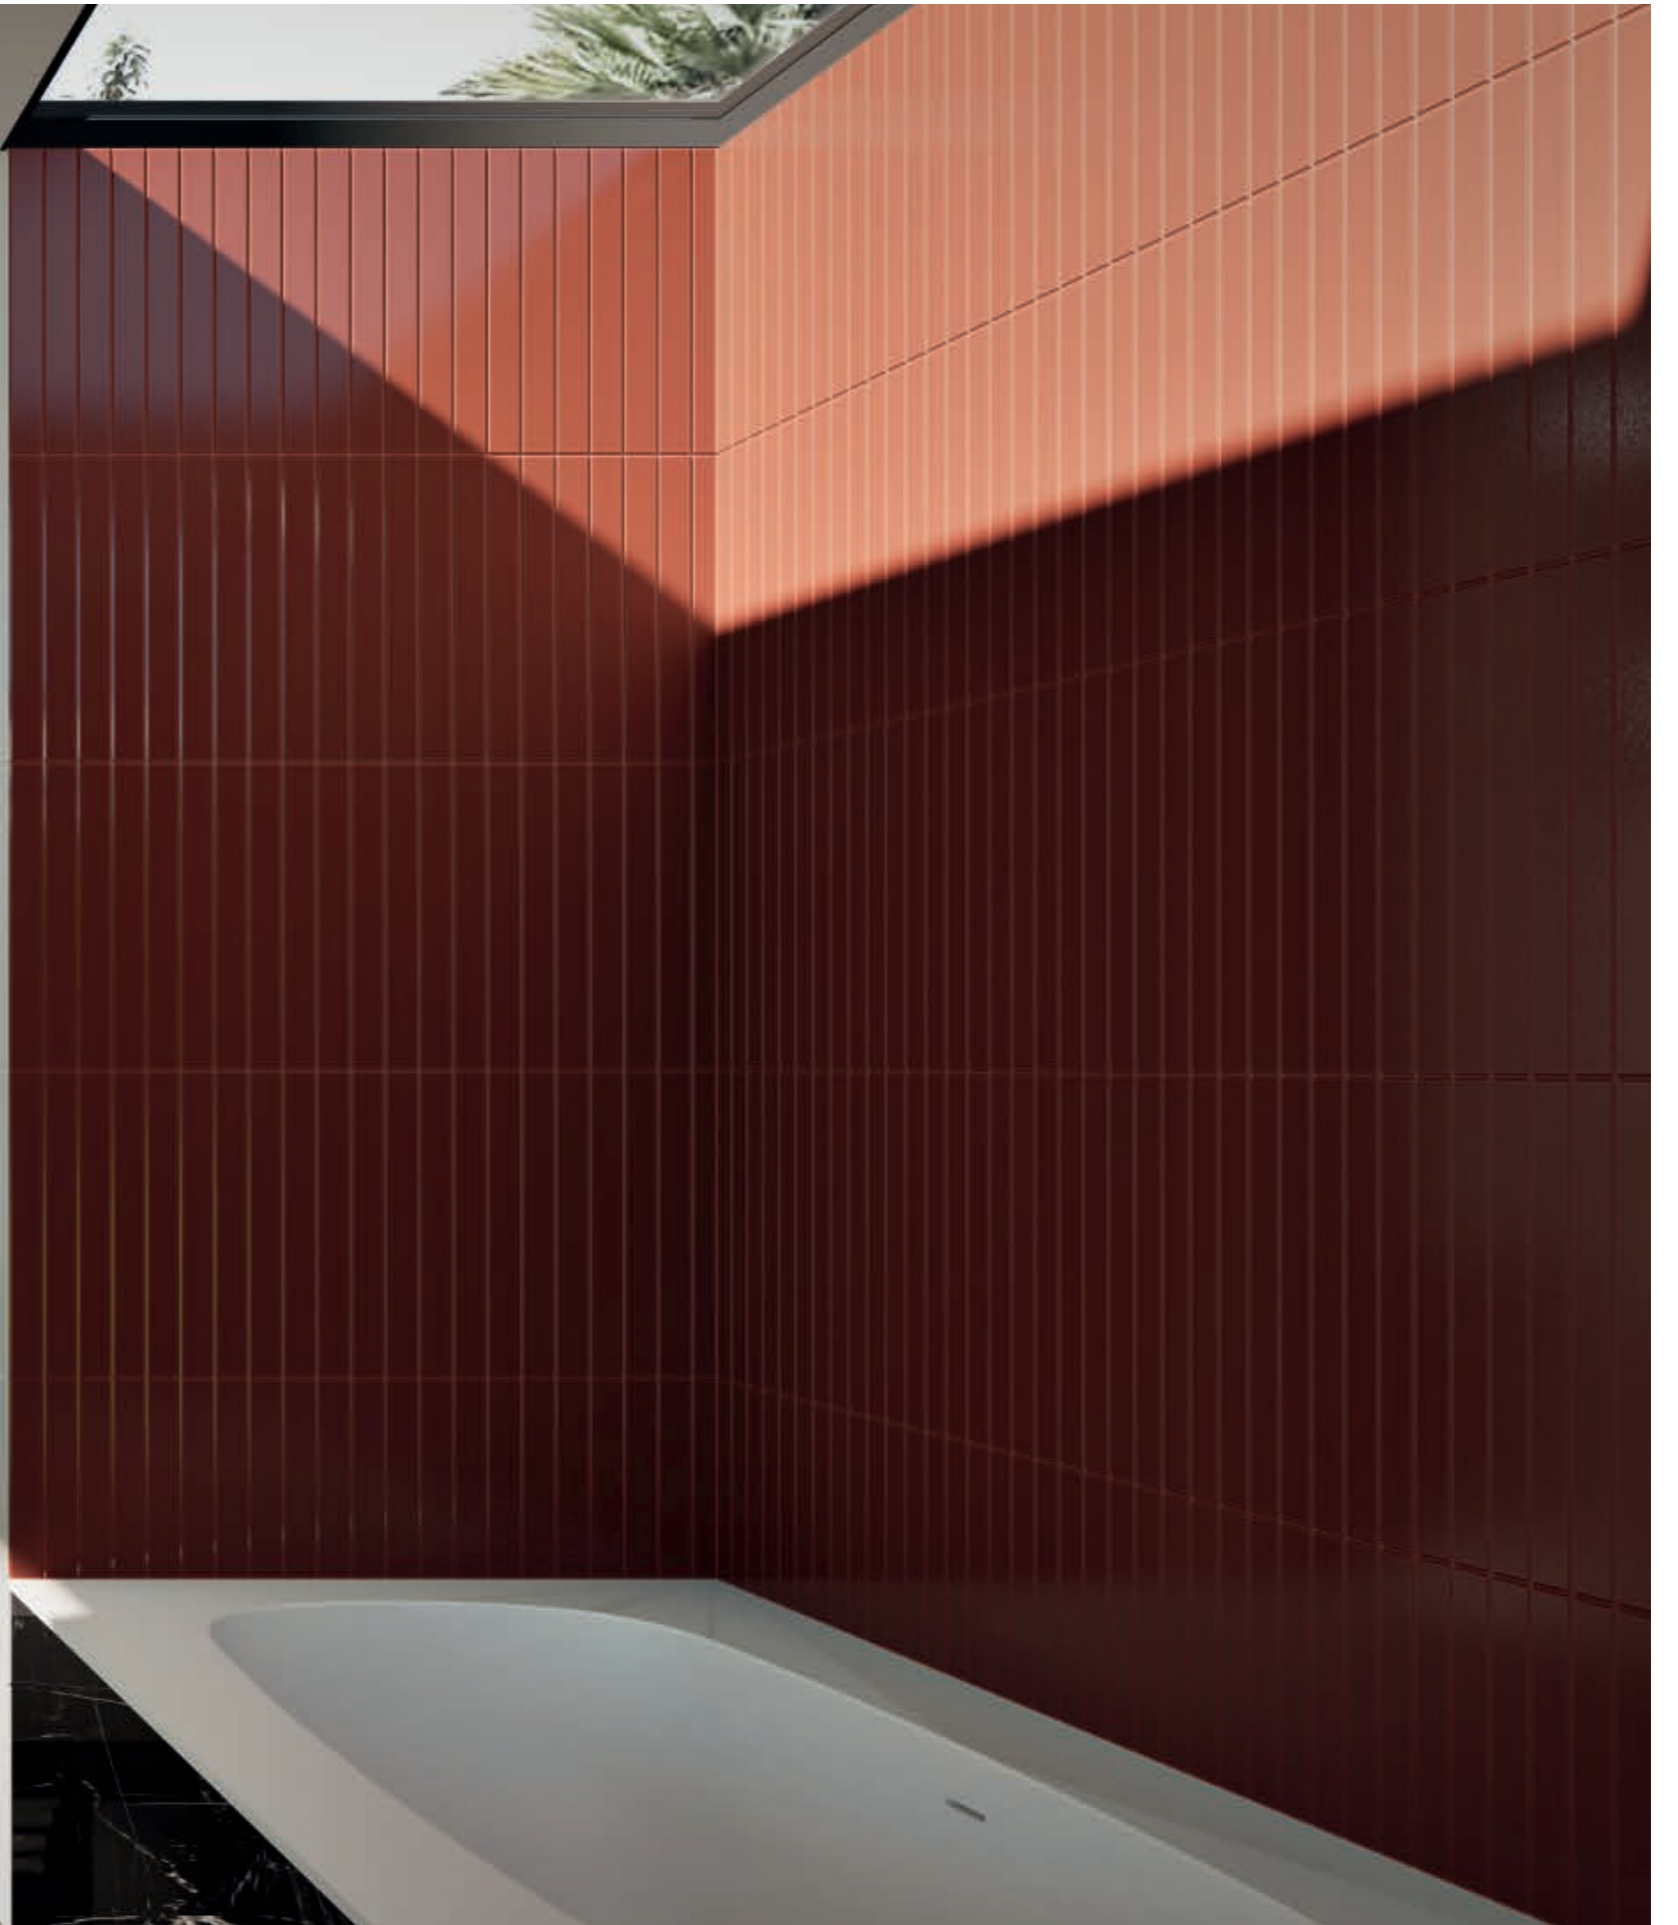

↓ **FO06 - Version B:**
Integrated washbasin in VDG1
metallic Light Grey coloured
glass