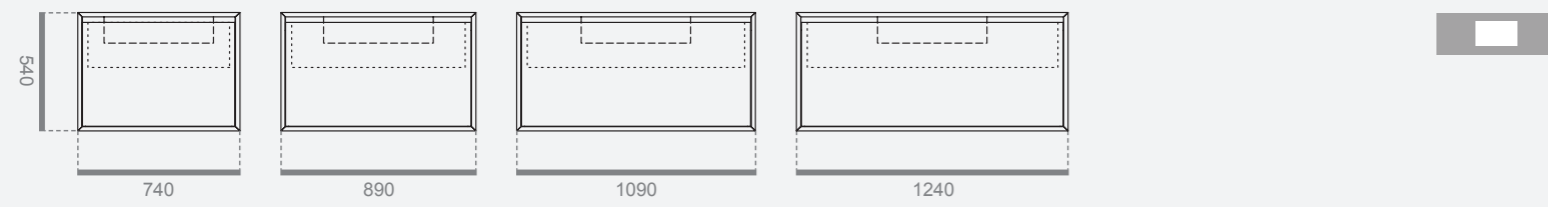

MODULARITY

H54, P54 CM - VANITY UNIT WITH DRAWERS AND INSIDE DRAWERS