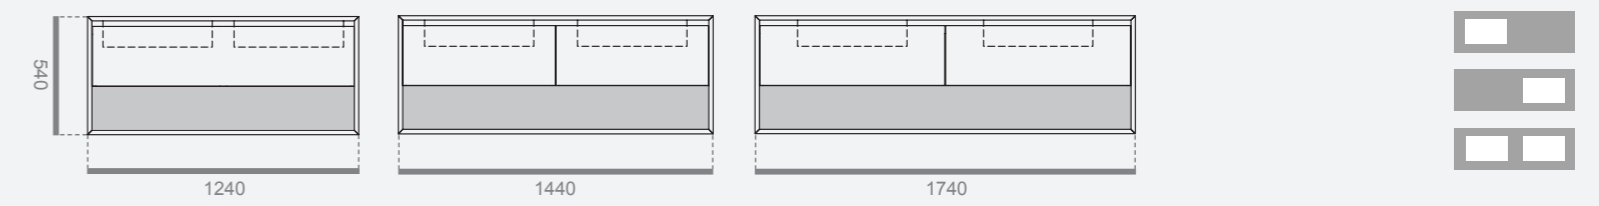

MODULARITY

H34, P54 CM - VANITY UNIT WITH DRAWERS

MODULARITY

H54, P54 CM - VANITY UNIT WITH DRAWERS AND INSIDE DRAWERS

MODULARITY

H54, P54 CM - VANITY UNIT WITH DRAWERS AND OPEN SHELF

H34, P54 CM - ADDITIONAL WALL-HUNG BASE UNITS WITH DRAWERS