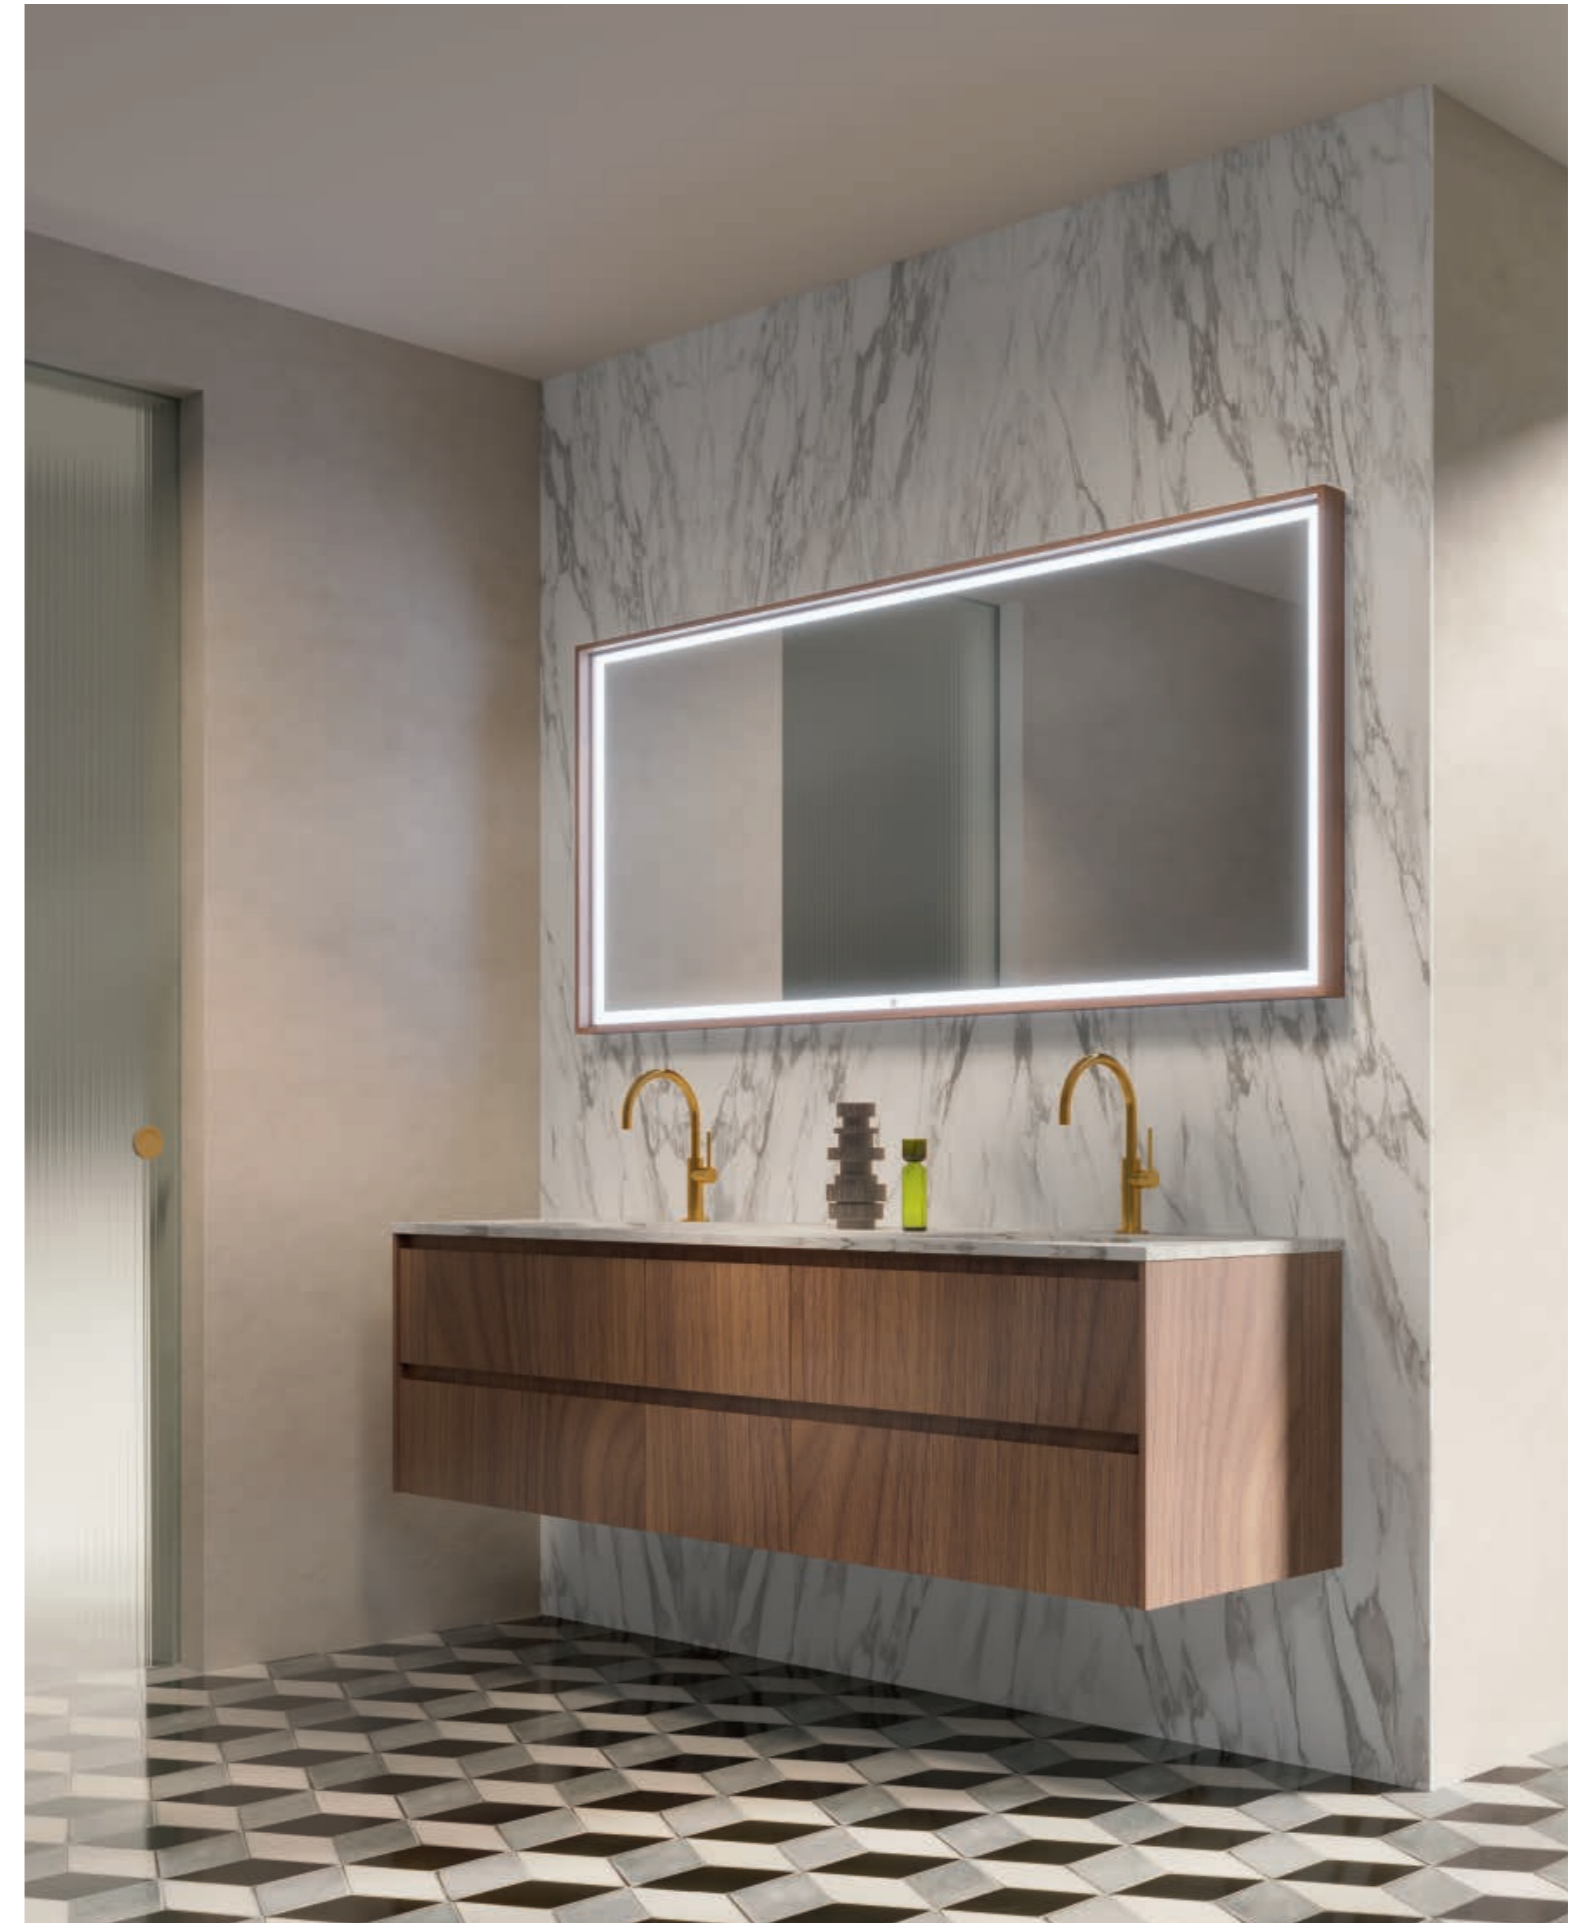

ED 23

ED23 Composition:
W178 — D52,5 — H196 cm

Structure:
E012 Walnut finish

Decorative Trim:
E012 Walnut finish

Top:
Calacatta Oro marble top and
undercounter white ceramic
washbasin

Mirror:
My Sun in E012 Walnut finish,
W173 — H80 cm

Taps:
Dresscode in gold finish