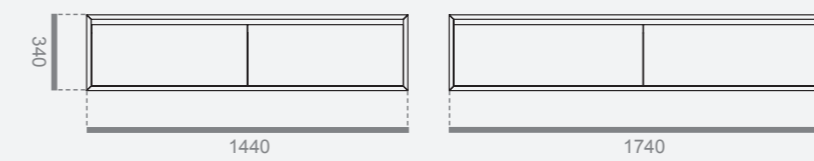

MODULARITY

H34, P54 CM - VANITY UNIT WITH DRAWERS

MODULARITY

H54, P54 CM - VANITY UNIT WITH DRAWERS AND INSIDE DRAWERS

MODULARITY

H54, P54 CM - VANITY UNIT WITH DRAWERS AND OPEN SHELF

H34, P54 CM - ADDITIONAL WALL-HUNG BASE UNITS WITH DRAWERS