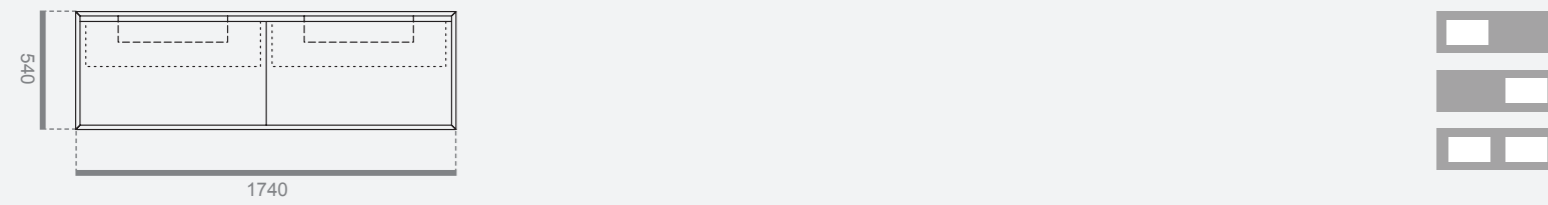

MODULARITY

H34, P54 CM - VANITY UNIT WITH DRAWERS

MODULARITY

H54, P54 CM - VANITY UNIT WITH DRAWERS AND INSIDE DRAWERS

MODULARITY

H54, P54 CM - VANITY UNIT WITH DRAWERS AND OPEN SHELF

H34, P54 CM - ADDITIONAL WALL-HUNG BASE UNITS WITH DRAWERS