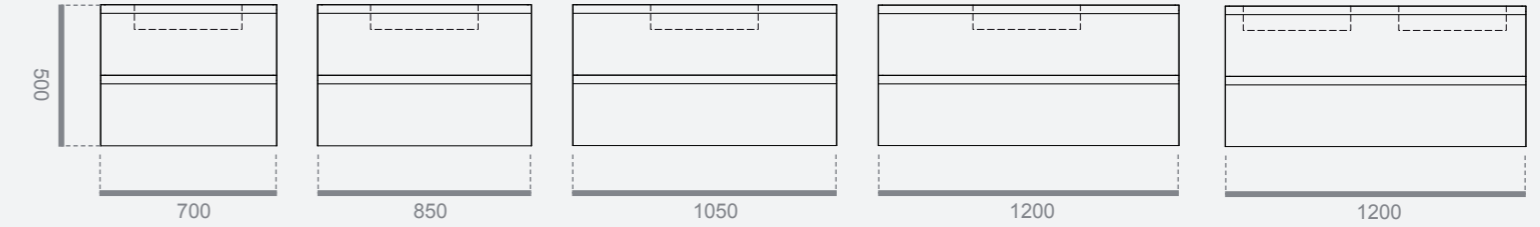

MODULARITY

H50, D52,5 CM - VANITY UNITS WITH 2 DRAWERS