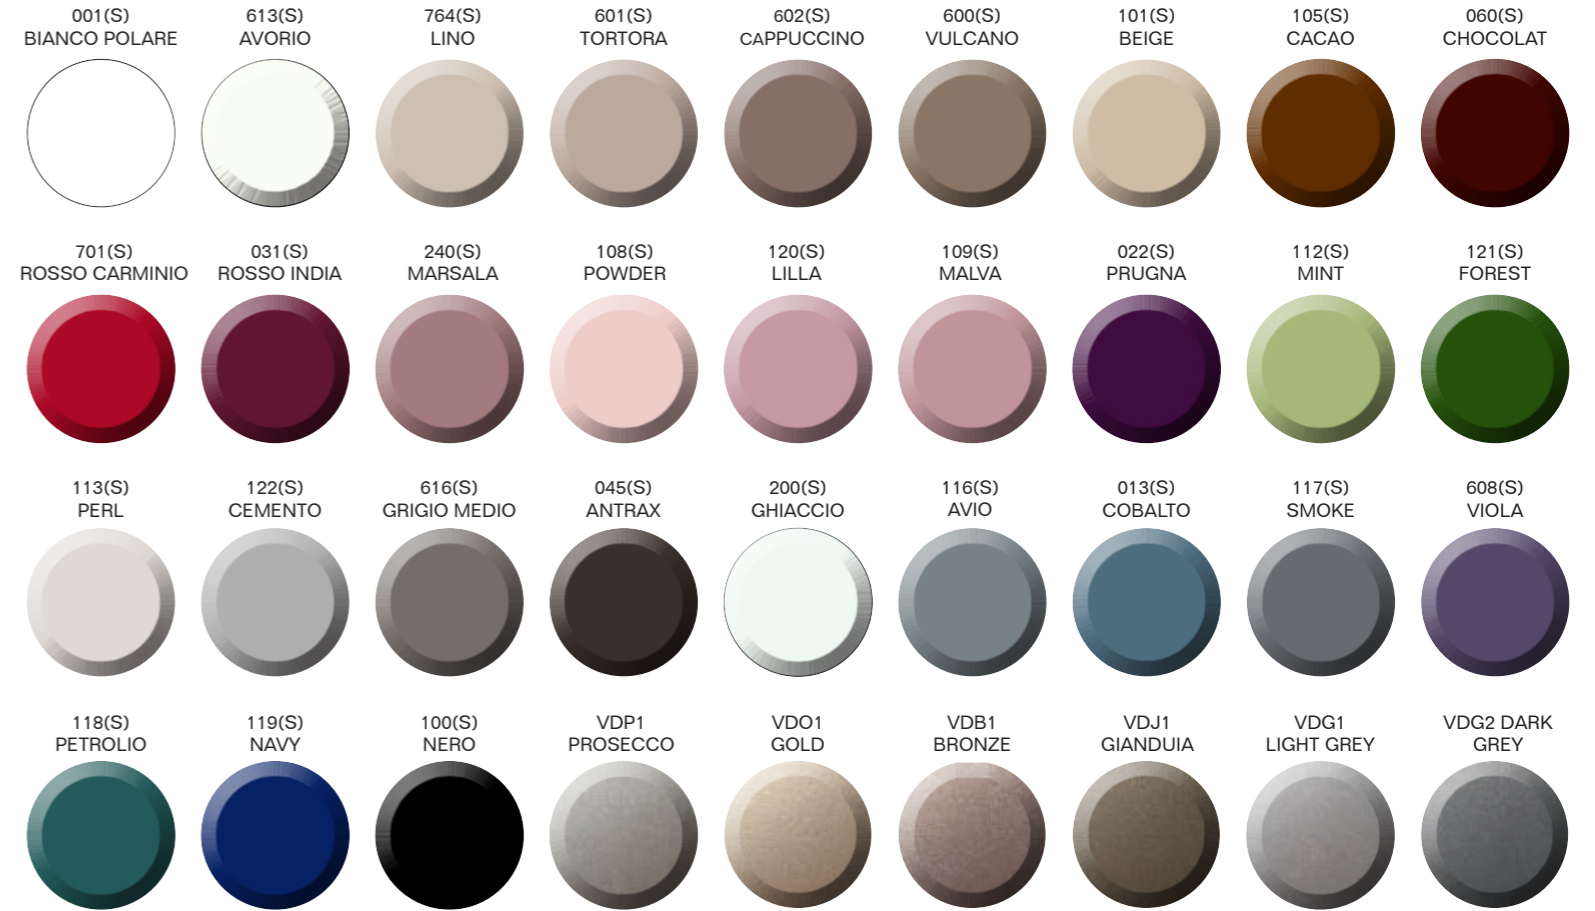

→ G CODE INDICATES GLOSSY LACQUERED
 → M CODE INDICATES MATT LACQUERED
 → D CODE INDICATES GLOSSY METALLIC

FINISHES

COLORED GLASS FINISHES

→ S CODE INDICATES SATIN

TOPS

INTEGRATED CERAMIC TOPS

CENTRALLY POSITIONED BASIN