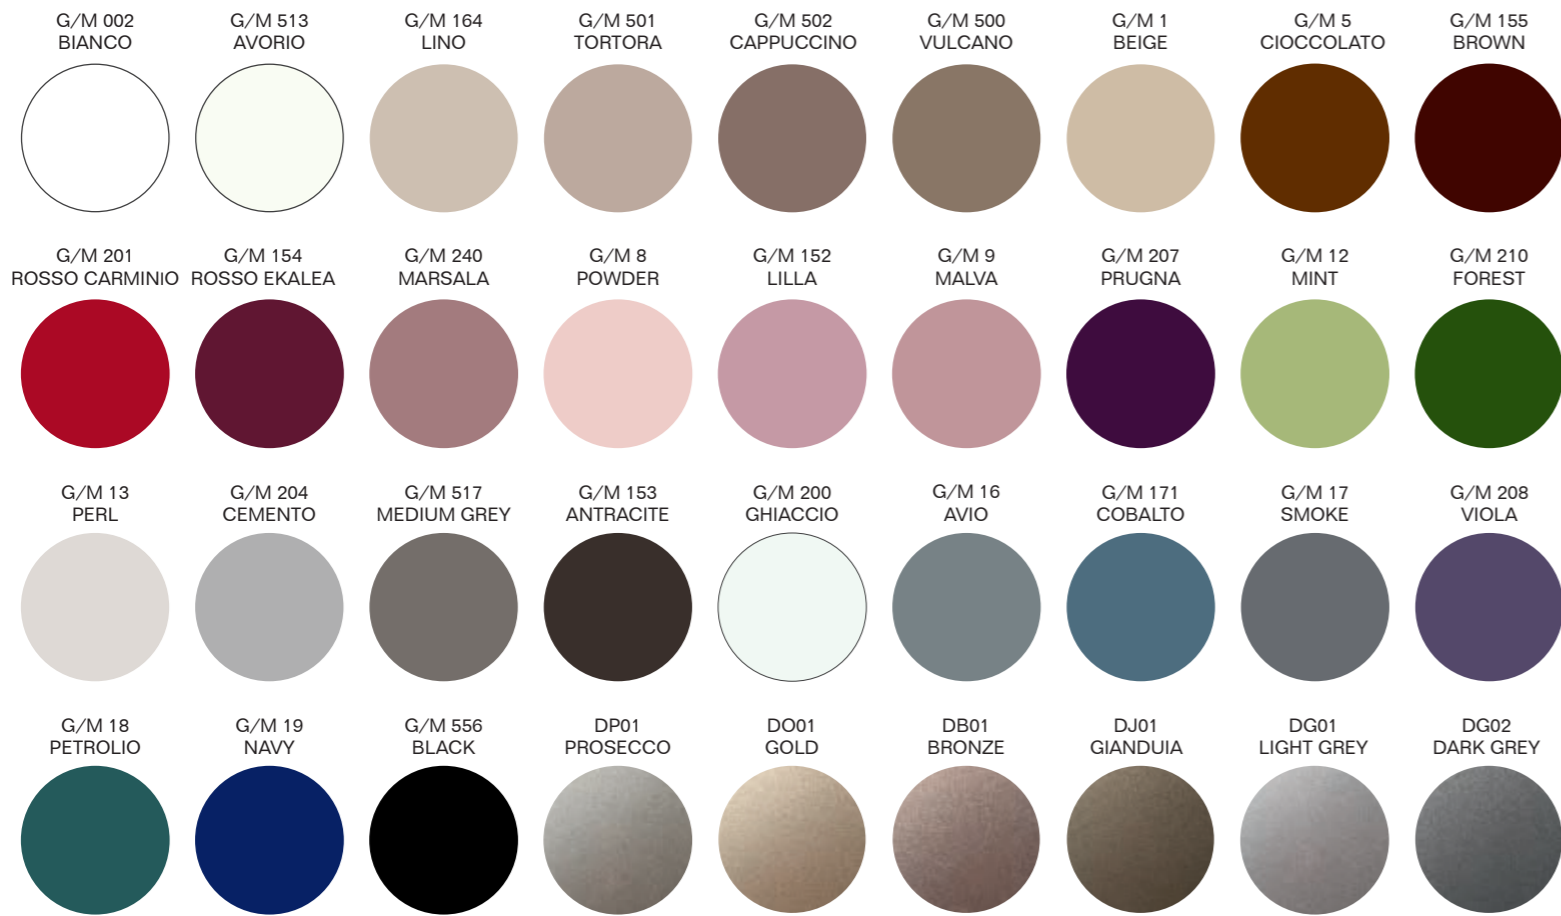

* ON REQUEST, AVAILABLE IN MATT FINISH

LASA FANTASTICO

BIANCO STATUARIO

BIANCO CARRARA

BARDIGLIO NUVOLATO

CALACATTA ORO

EMPERADOR LIGHT

EMPERADOR DARK

MYSTIC BROWN

NERO MARQUINIA

NERO ASSOLUTO

LACQUERED FINISHES

→ G CODE INDICATES GLOSSY LACQUERED
 → M CODE INDICATES MATT LACQUERED
 → D CODE INDICATES GLOSSY METALLIC

LEATHERS

→ P CODE INDICATES SMOOTH LEATHER
 → R CODE INDICATES CROCODILE LEATHER

COLORED GLASS FINISHES

→ S CODE INDICATES SATIN

RIBBED COLOURED
GLASS AVAILABLE
IN ALL FINISHES

WOOD FINISHES

EDEN - COMPOSITIONS

ED01 - p.86

ED02 - p.92

ED04 - p.32