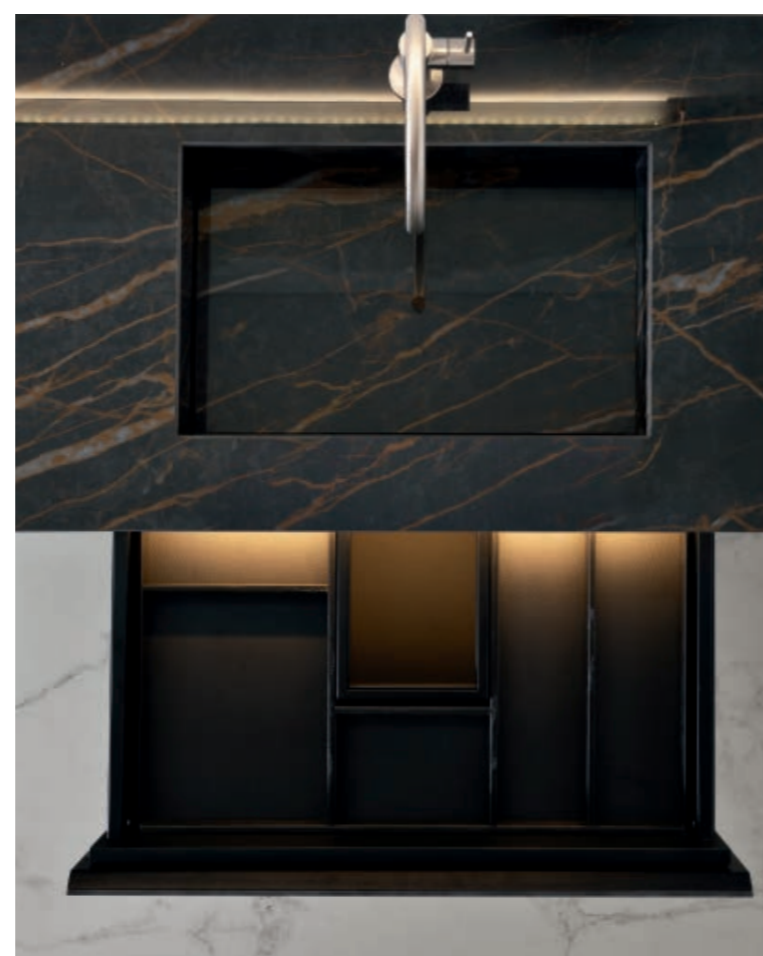

W143 — D52,5 — H196 cm

Structure:

Glossy Noir Desir porcelain
stone

Decorative Trim:

Matt black

Top:

Integrated washbasin in
glossy Noir Desir porcelain
stone (type O)

Mirror:

Vivian, W140 — H80 cm

Taps:

Dresscode in chrome finish

Drawers available with internal LED lighting on request.

Continuous grain on drawer fronts and sides.

ED 08

ED08 Composition:

W158 — D52,5 — H196 cm