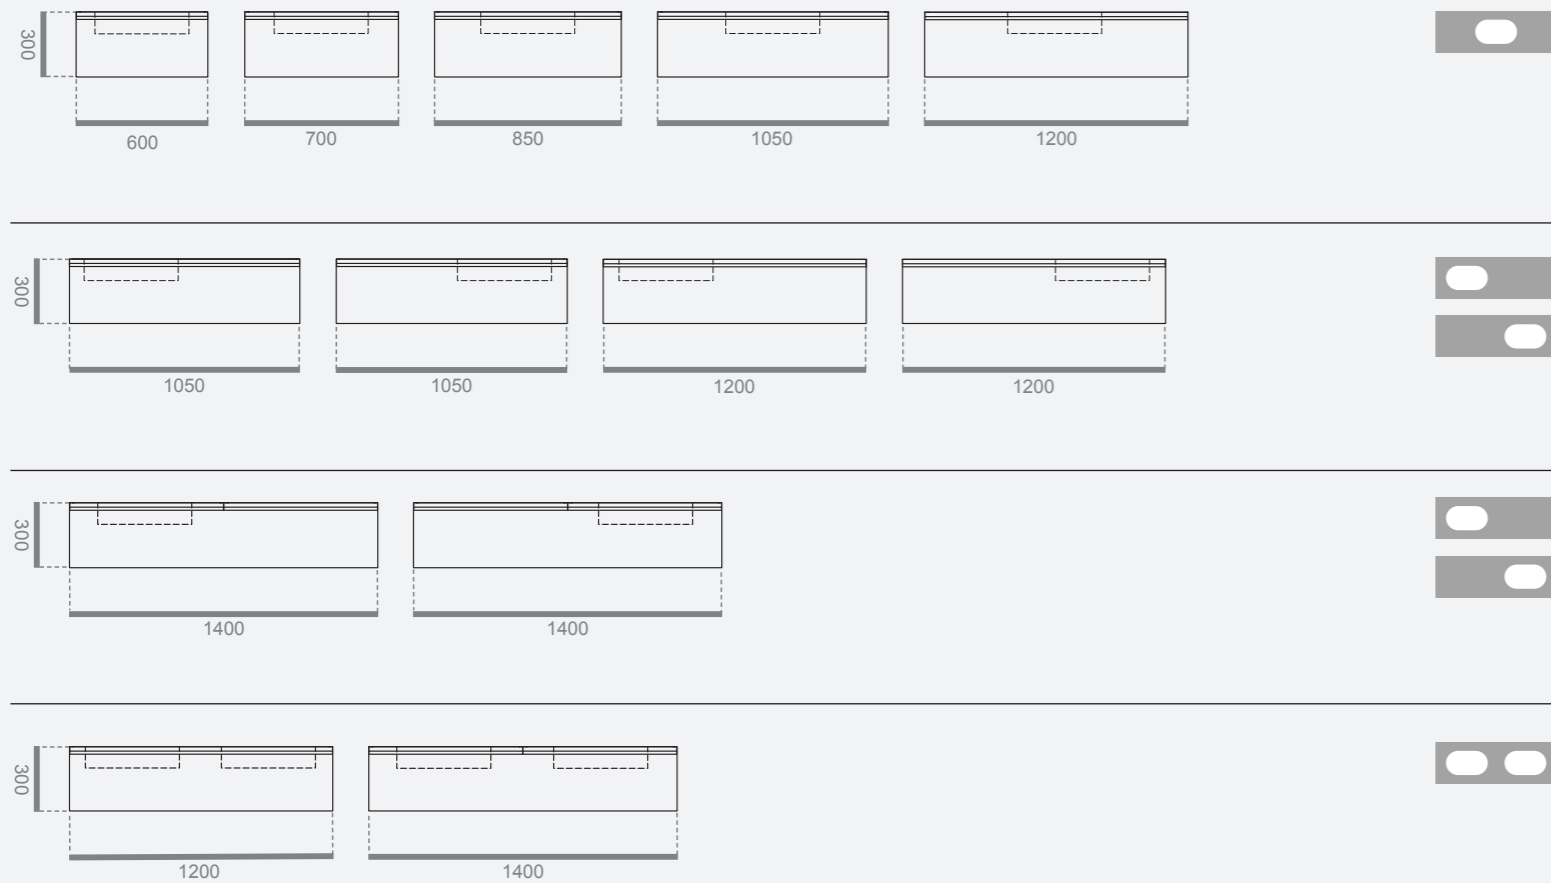

MODULARITY

H30, P51,5 CM - VANITY UNIT WITH DRAWER

H30, P51,5 CM - ADDITIONAL WALL-HUNG BASE UNITS WITH DRAWER