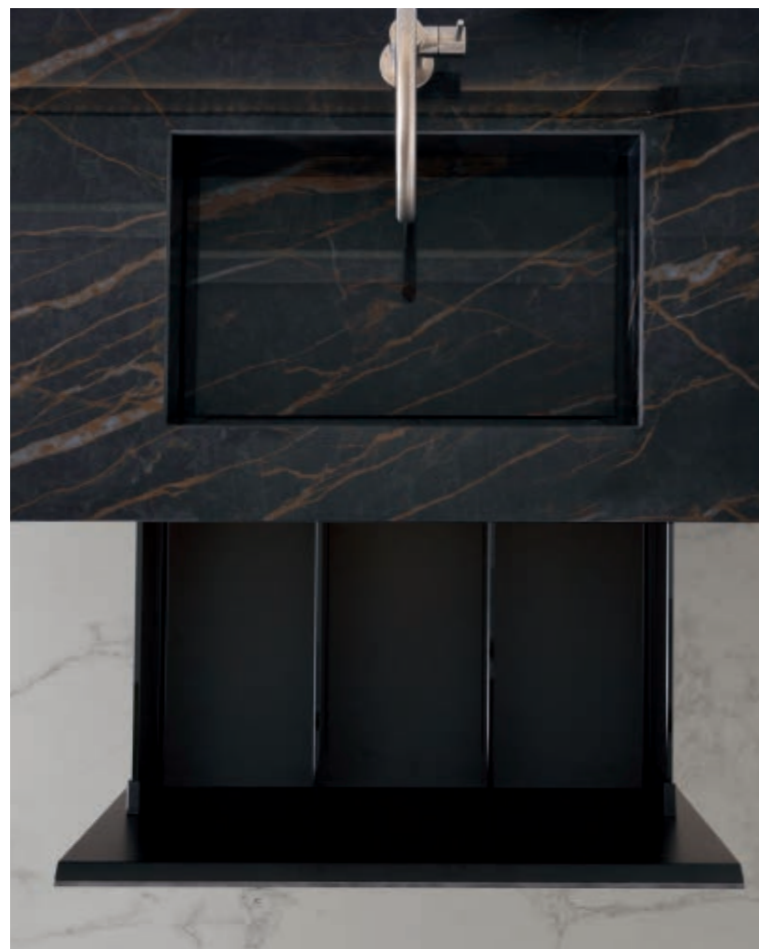

Drawers available with internal LED lighting on request.