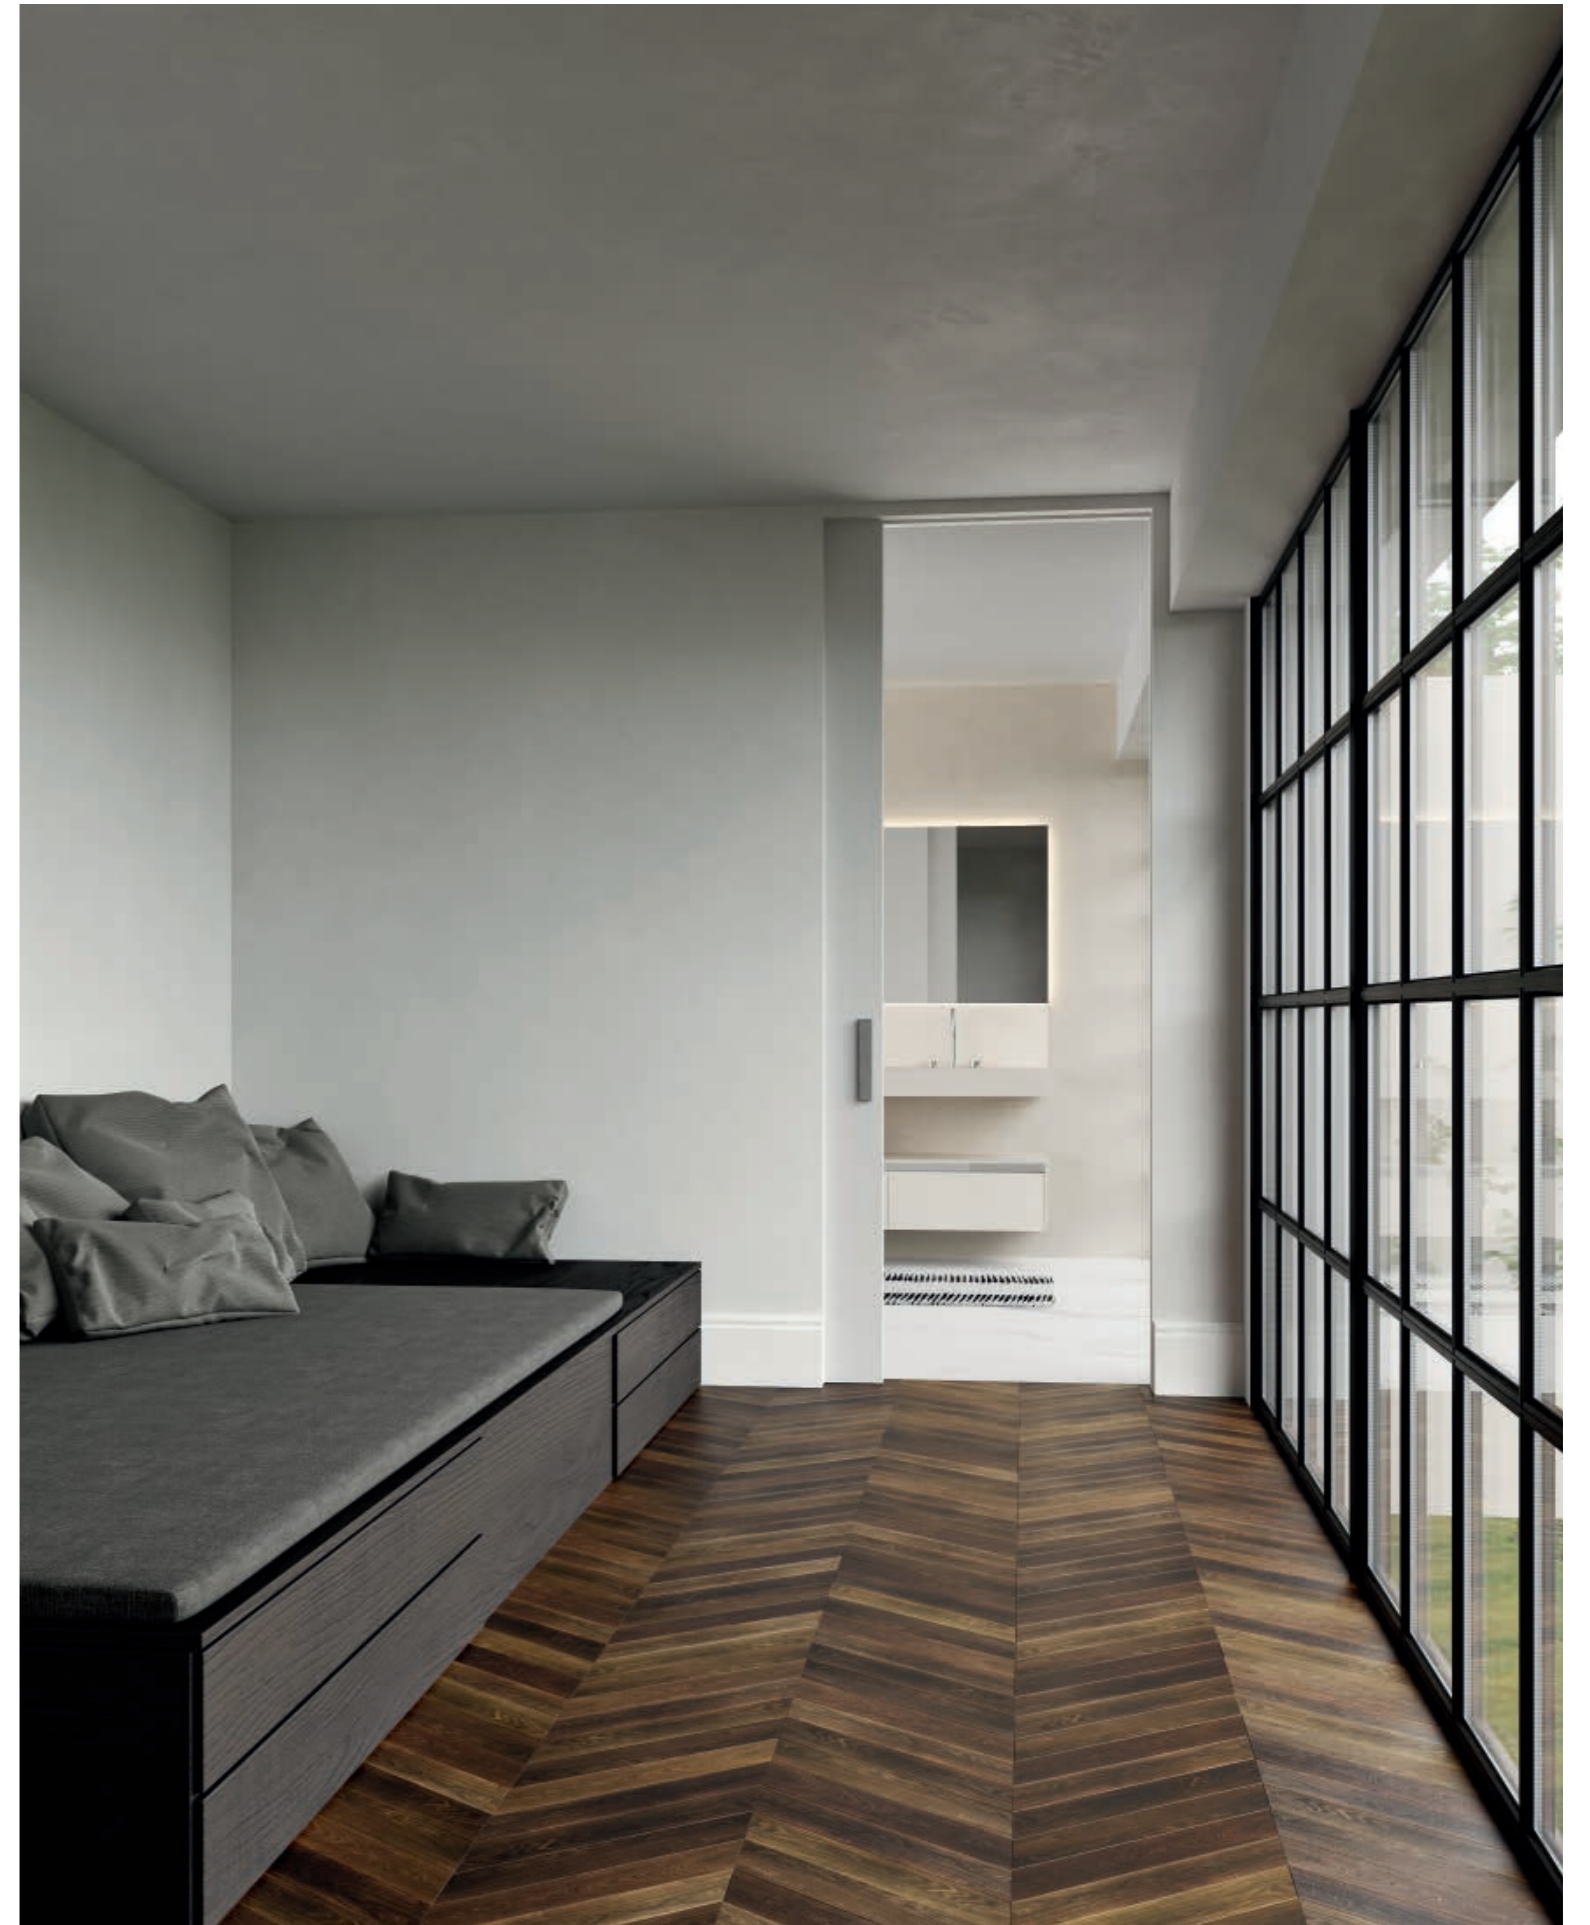

Top:

Integrated washbasin in glossy Statuarietto porcelain stone (type O)

Mirror:

Dali Full, W143 — H80 cm

Tap:

Dresscode in chrome finish

ED 13

ED13 Composition:
W213 — D52,5 — H196 cm