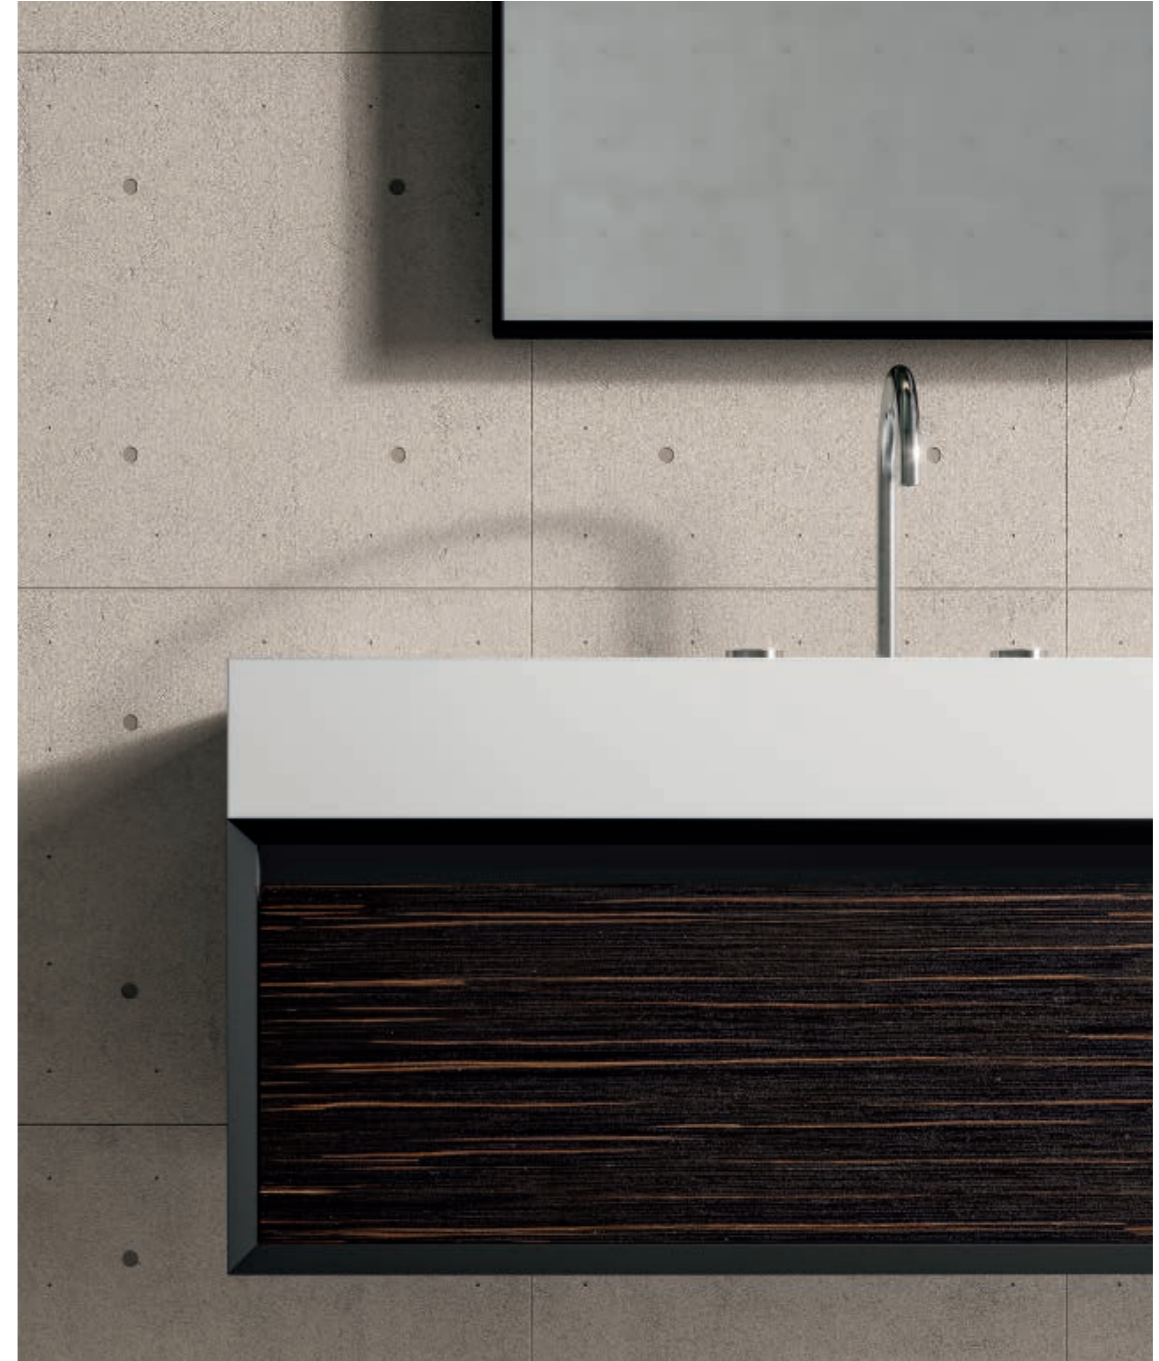

Frontal drawers:
EP01 Ammara Eboyny finish

Top:
Countertop washbasin,
H12 cm, in Purefeel
(type UPB)

Mirrors:
Mirò in black finish,
W70 — H80 cm

Taps:
Dresscode in chrome finish

DR 03

DR03 Composition:
W214 — D54 — H195 cm