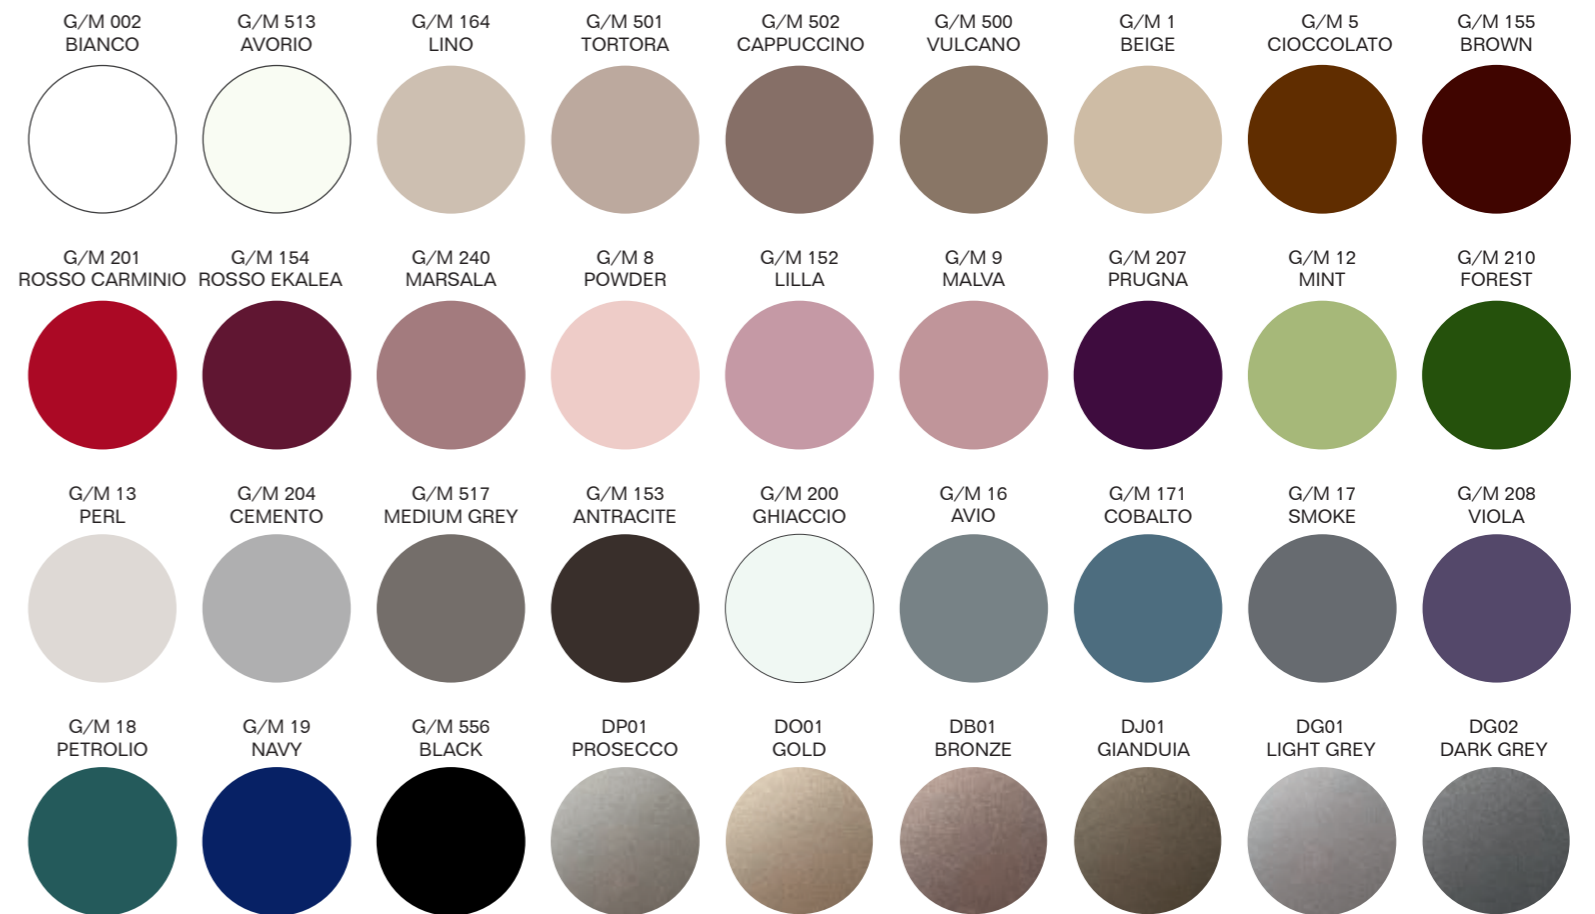

LACQUERED FINISHES

→ G CODE INDICATES GLOSSY LACQUERED
→ M CODE INDICATES MATT LACQUERED
→ D CODE INDICATES GLOSSY METALLIC