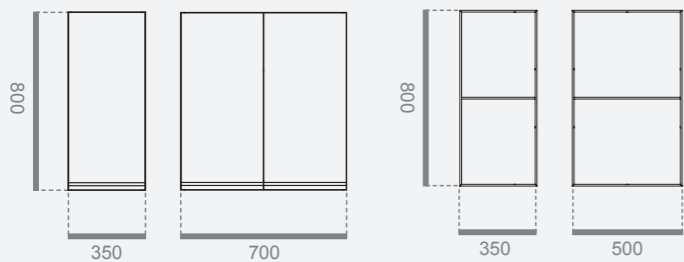

TECHNICAL SHEETS

MODULARITY

H30, P51,5 CM - VANITY UNIT WITH DRAWER

H30, P51,5 CM - ADDITIONAL WALL-HUNG BASE UNITS WITH DRAWER

H80, P15/19 CM - WALL UNITS & OPEN-SHELVING WALL UNITS

H165, P35 CM
WALL-HUNG
TALL UNITS