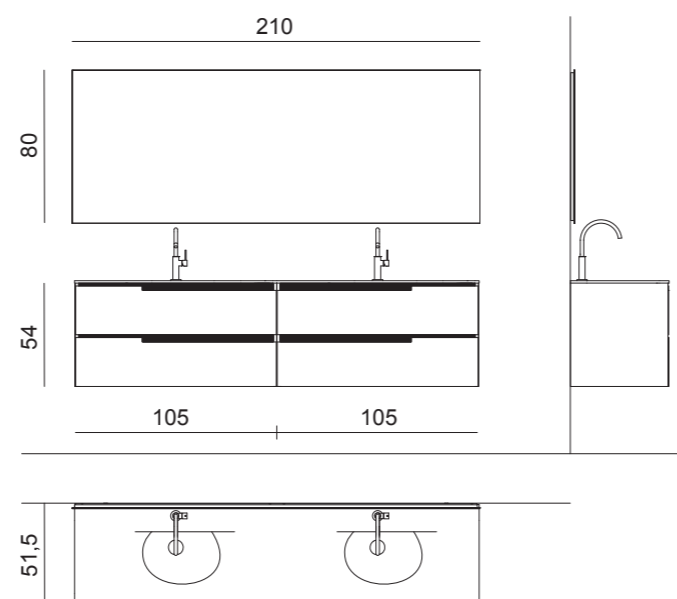

PF 01

PF01 Composition:
W210 (105+105) — D51,5 — H200 cm

Structure:
M240 matt Marsala
lacquered finish

Top:
in Lightfeel with Drop integrated
washbasin

Mirror:
Dali Full, W210 — H80 cm

Taps:
in matt black finish