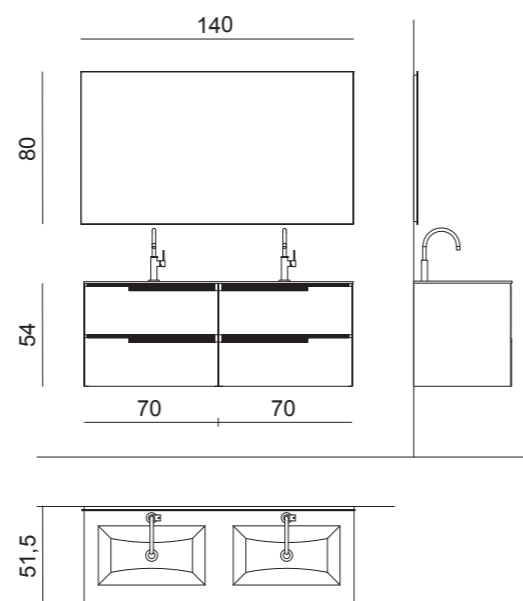

# PF 06

**PF06 Composition:**  
W155 (120+35) — D51,5 — H200 cm

**Structure:**  
G12 glossy Mint  
lacquered finish

**Top:**  
in glossy Geacril with  
Edy 2 integrated washbasin

**Mirror:**  
Dali Up&Down,  
W120 — H80 cm

# PF 07

**PF07 Composition:**  
W140 — D51,5 — H200 cm

**Structure:**  
G517 glossy Medium Grey  
lacquered finish

**Top:**  
in V616 glossy Grigio Medio  
coloured glass with Maya 1  
integrated washbasin

**Mirror:**  
Dali Full, W140 — H80 cm

**Taps:**  
in matt black finish