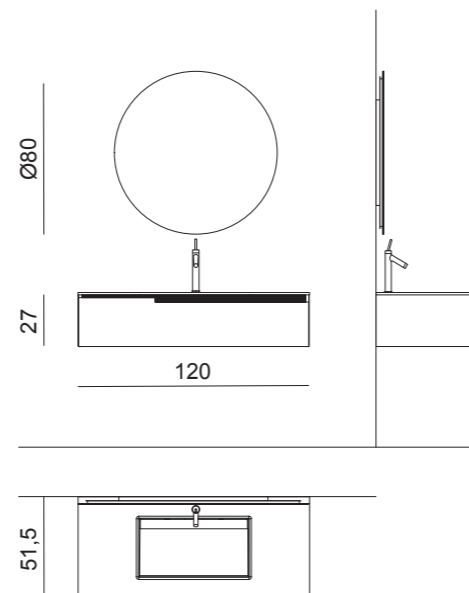

# PF 13

**PF13 Composition:**  
W120 — D51,5 — H200 cm

**Structure:**  
E006 Sand Oak finish

**Top:**  
in Purefeel with Cut 2  
integrated washbasin

**Mirror:**  
Joyce, Ø80 cm

**Tap:**  
in chrome finish