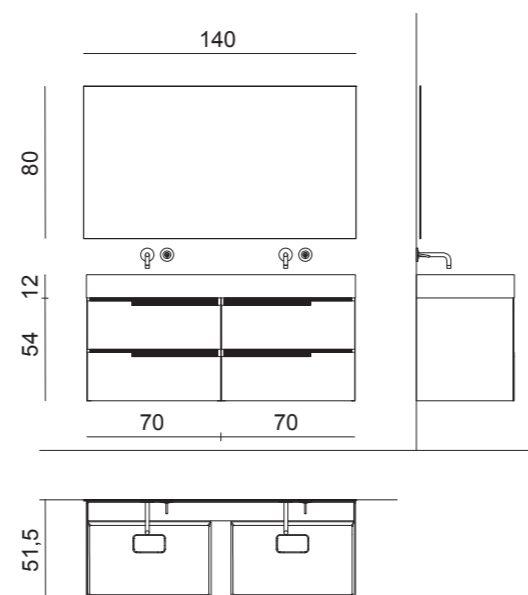

PF 08

PF08 Composition:
W140 — D51,5 — H200 cm

Structure:
M501 matt Tortora
lacquered finish

Top:
Rebel countertop washbasin,
in Lightfeel,
W140 — D51,5 — H12 cm

Mirror:
Dali Full
W140 — H80 cm

Taps:
in chrome finish