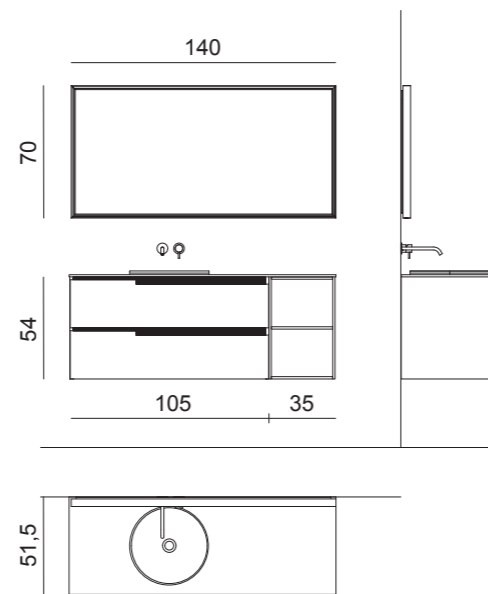

**Mirror:**  
Dali Full, W140 — H80 cm

**Taps:**  
in matt black finish

# PF 09

**PF09 Composition:**  
W140 (105+35) — D51,5 — H200 cm

**Structure:**  
M164 matt Lino  
lacquered finish

**Top:**  
in Lightfeel with Circle  
integrated washbasin

**Mirror:**  
Alex, W140 — H70 cm

**Tap:**  
Stilo, in brushed gold finish

**Tall Units:**  
Structure in M164 matt Lino  
lacquered finish, black aluminium  
frame with smoked glass door,  
W35 — D36 — H176 cm

# PF 10

**PF10 Composition:**  
W120 — D51,5 — H220 cm

**Structure:**  
M171 matt Cobalto  
lacquered finish

**Top:**  
Rebel suspended integrated  
washbasin in Lightfeel,  
W120 — D51,5 — H12 cm

**Mirror:**  
Joyce, Ø120 cm