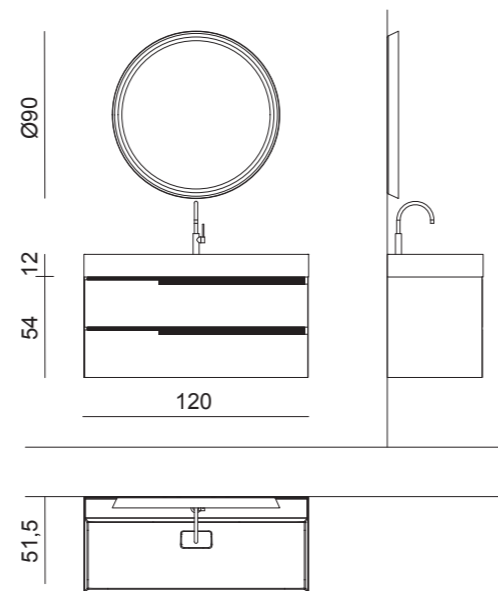

PF 11

PF11 Composition:
W120 — D51,5 — H200 cm

Structure:
M18 matt Petrolio
lacquered finish

Top:
Rebel countertop washbasin,
in Lightfeel,
W120 — D51,5 — H12 cm

Mirror:
Dream, Ø90 cm

Tap:
in matt black finish