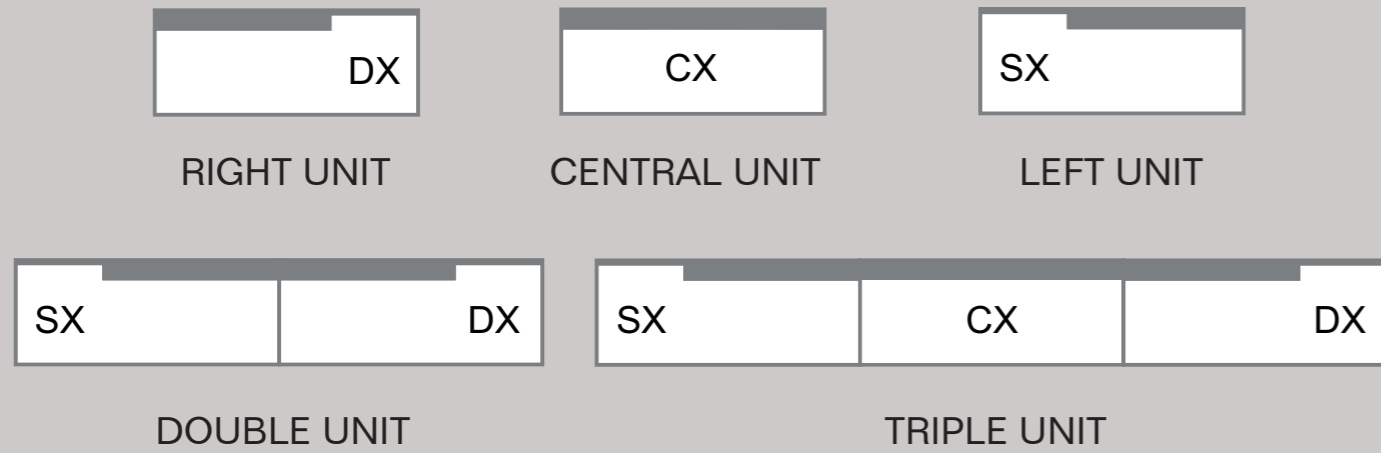

MODULARITY

Profilo series is characterised by a continual line (or "profile") along the three dimensions that provide the furniture with its signature space and modularity.