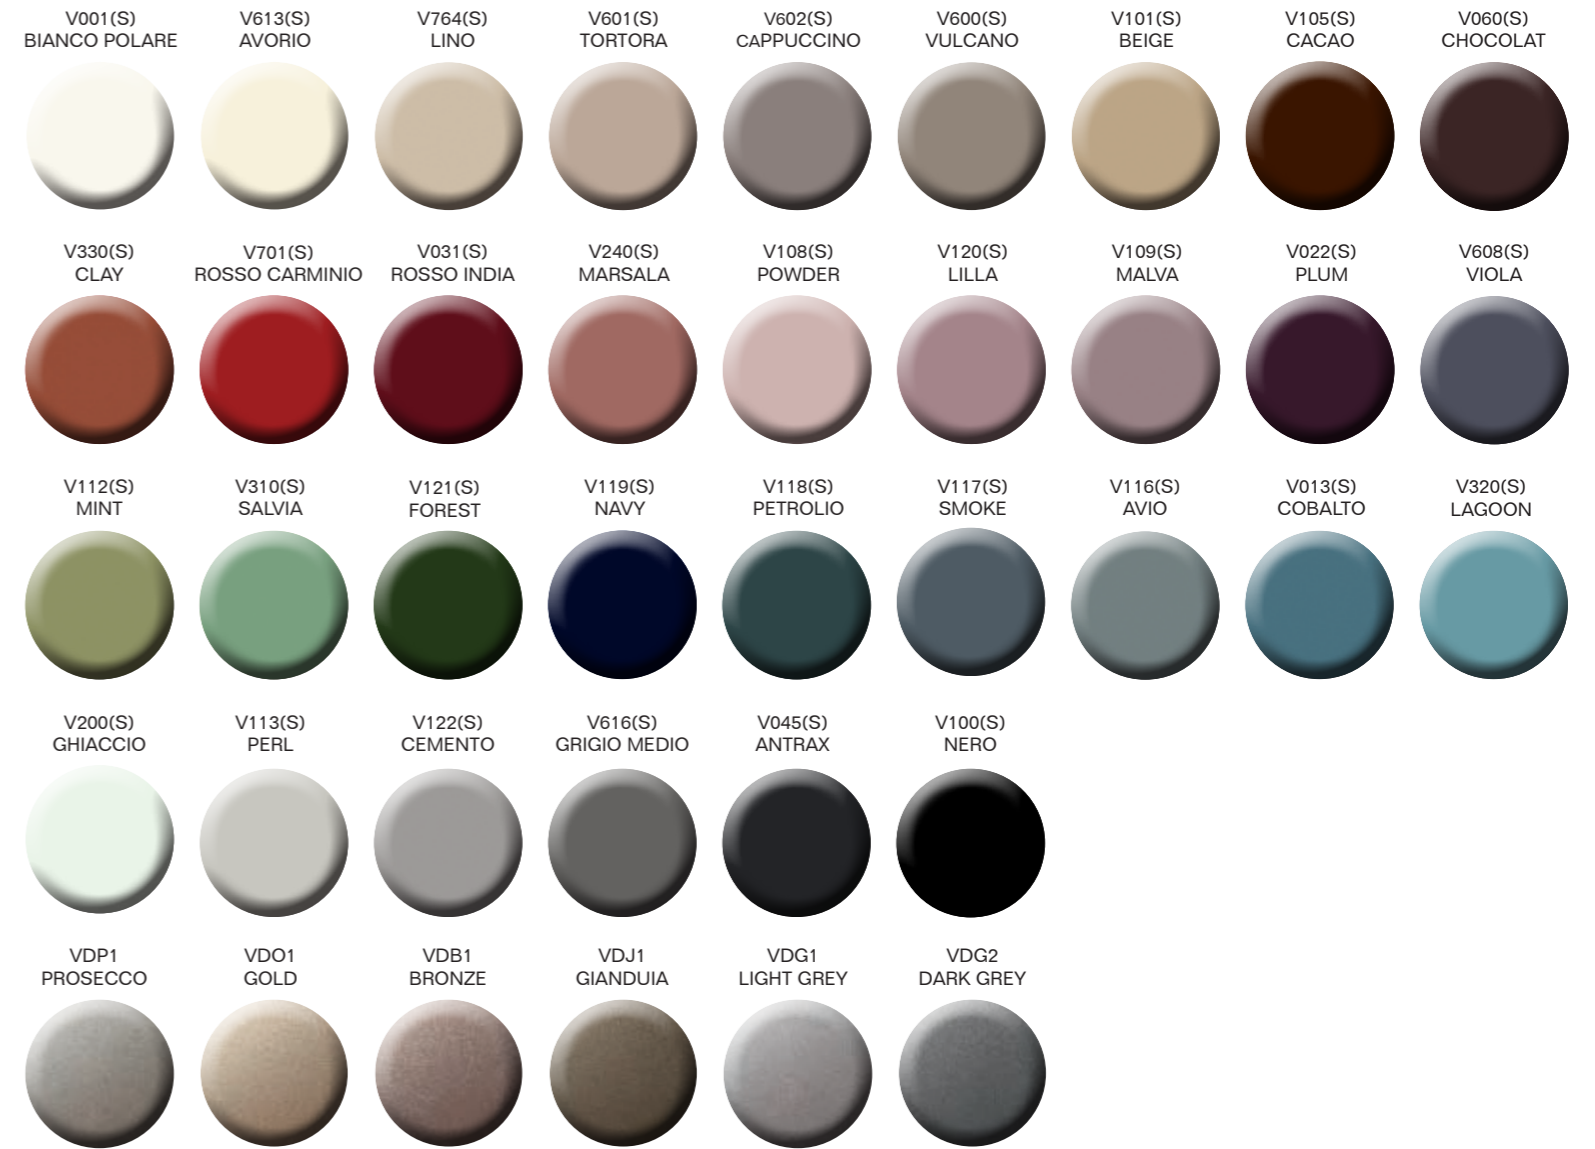

FINISHES

COLOURED GLASS FINISHES

→ S CODE INDICATES SATIN