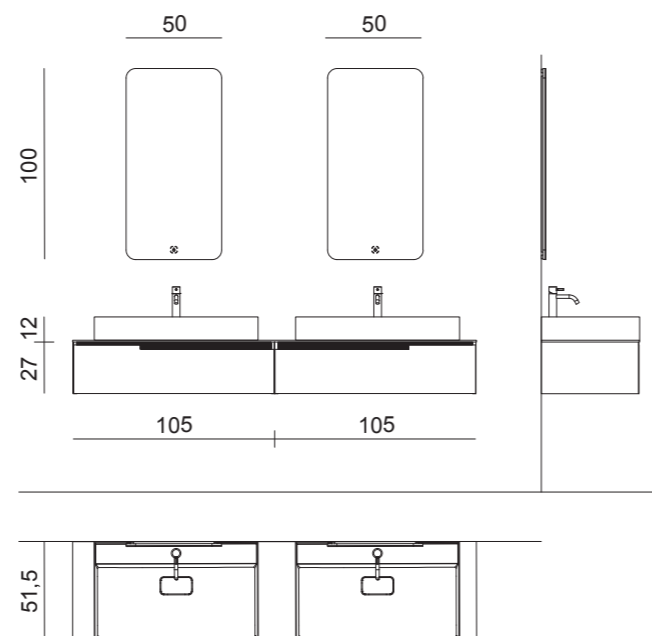

PF 02

PF02 Composition:
W210 (105+105) — D51,5 — H205 cm

Structure:
M310 matt Salvia lacquered finish

Top:
Coloured glass top
in V310 Salvia finish
Rebel countertop washbasins
in Lightfeel,
W85 — D51,5 — H12 cm

Mirrors:
Freud, W50 — H100 cm

Taps:
Stilo, in matt black finish

Bathtub:
Sirio, W170 — D80 — H50 cm