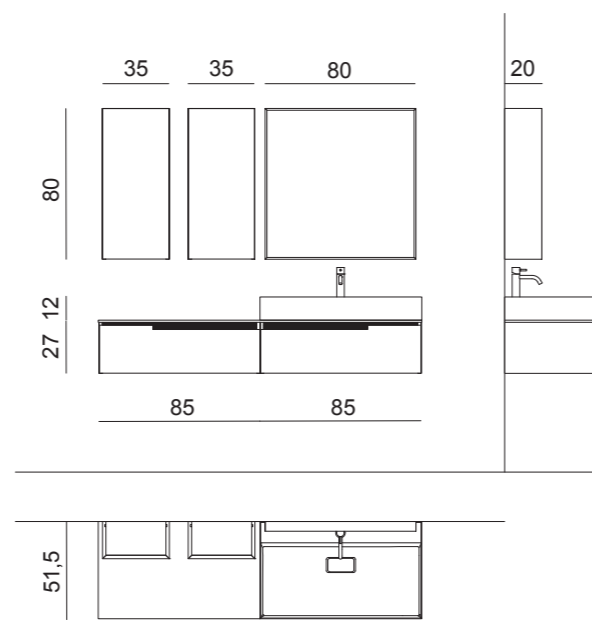

PF 04

PF04 Composition:
W170 (85+85) — D51,5 — H200 cm

Structure:
M207 matt Prugna
lacquered finish

Top:
in Lightfeel,
Rebel countertop washbasin
in Lightfeel,
W85 — D51,5 — H12 cm

Mirror:
Mirò in black finish,
W85 — H80 cm

Tap:
Stilo, in matt black finish

Wall Units:
M207 matt Prugna
lacquered finish,
W35 — D20 — H80 cm

Bathtub:
Rigel, W170 — D70 — H50 cm