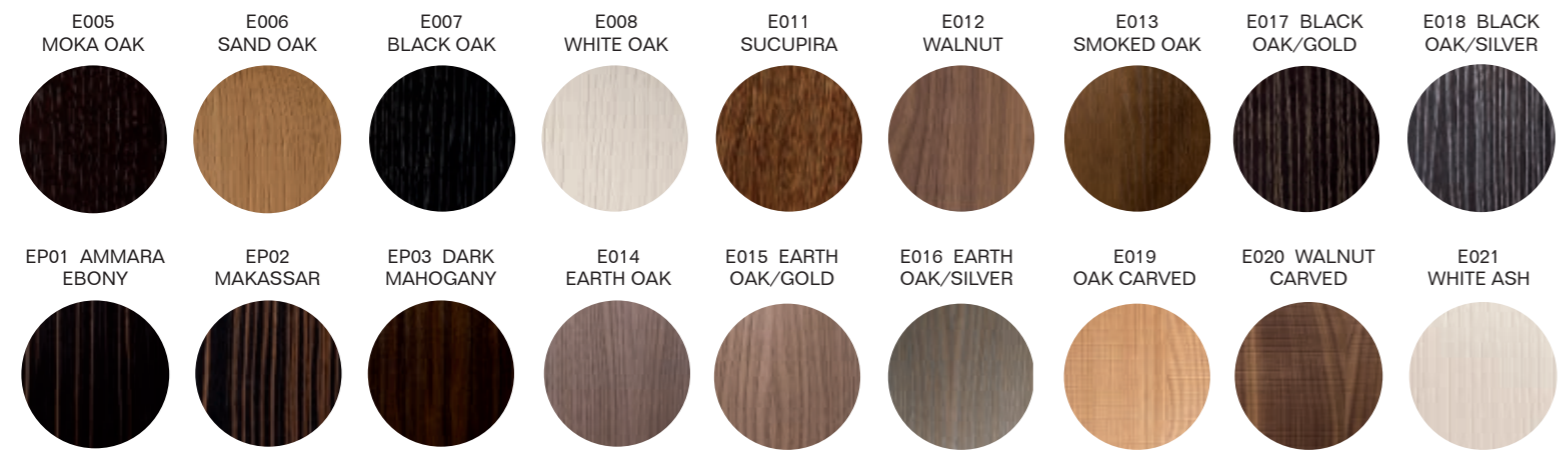

# FINISHES

## LACQUERED FINISHES

→ G CODE INDICATES GLOSSY LACQUERED  
 → M CODE INDICATES MATT LACQUERED  
 → D CODE INDICATES GLOSSY METALLIC

## WOOD FINISHES