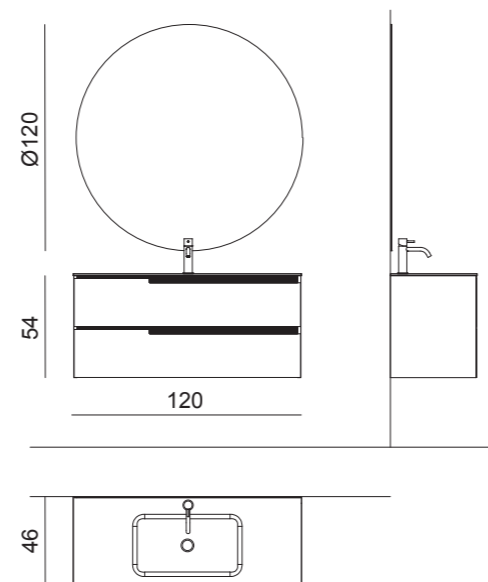

PF 17

PF17 Composition:
W120 — D46 — H220 cm

Structure:
DJ01 metallic Gianduia
lacquered finish

Top:
in VDJ1 metallic Gianduia
coloured glass with Maya 1
integrated washbasin

Mirror:
Joyce, Ø120 cm

Tap:
Stilo, in brushed gold finish