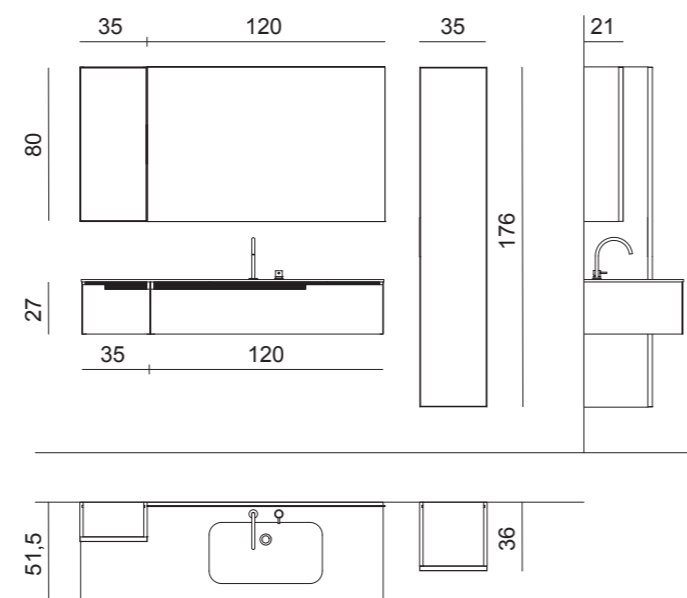

PF 06

PF06 Composition:
W155 (120+35) — D51,5 — H200 cm

Structure:
G12 glossy Mint
lacquered finish

Top:
in glossy Geacril with
Edy 2 integrated washbasin

Mirror:
Dali Up&Down,
W120 — H80 cm

Tap:
Stilo, in chrome finish

Tall Unit & Wall Unit:
Structure in G12 glossy Mint
lacquered finish, black aluminium
frame with mirror door,
Tall Unit: W35 — D36 — H176 cm
Wall Unit: W35 — D21 — H80 cm