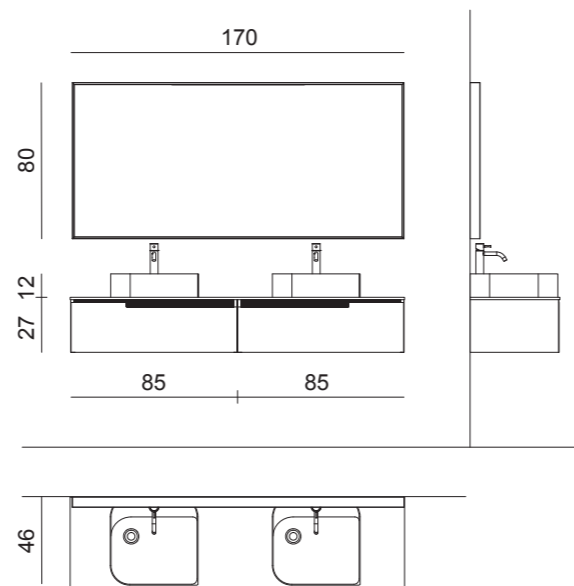

PF 16

PF16 Composition:
W170 (85+85) — D46 — H200 cm

Structure:
EP01 Ammara Ebony finish

Top:
in Lightfeel, Leaf countertop
washbasins in Lightfeel,
W45 — D45 — H12 cm

Mirror:
Mirò, W170 — H80 cm

Taps:
Stilo, in matt black finish

Bathtub:
Hydra, W175 — D75 — H52 cm