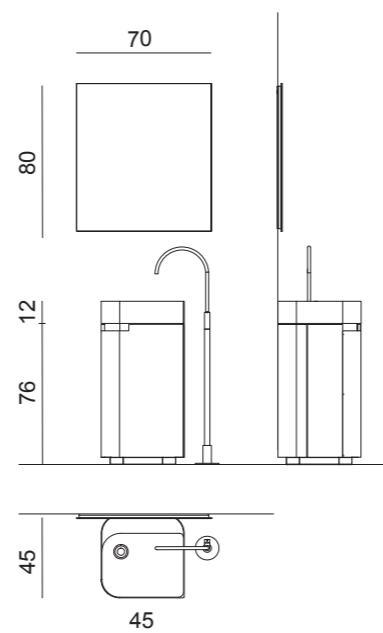

PF 23

PF23 Composition:
W45 — D45 — H200 cm

Structure:
E012 Walnut finish

Washbasin:
Leaf countertop
washbasin in Lightfeel,
W45 — D45 — H12 cm

Mirror:
Dali Full
W70 — H80 cm

Tap:
Free-standing, in chrome
finish