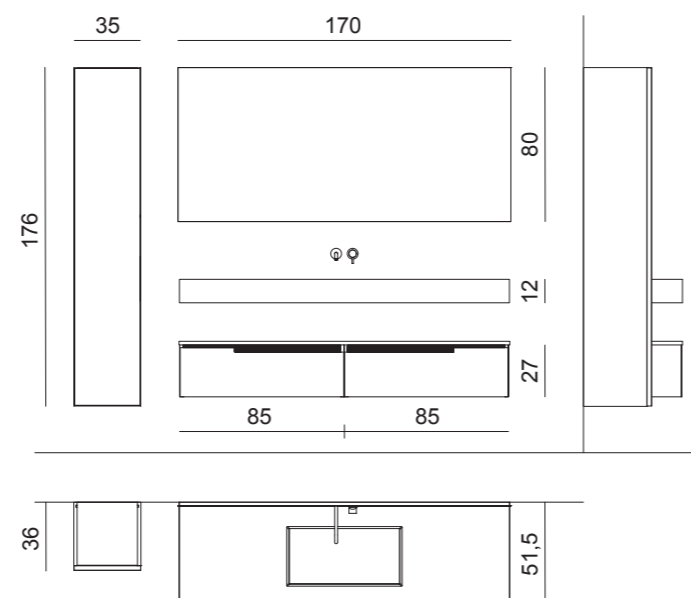

PF 05

PF05 Composition:
W170 (85+85) — D51,5 — H200 cm

Structure:
E012 Walnut finish

Top:
W170 — D51,5 — H12 cm
suspended top in Corian with
Paul 2 integrated washbasin

Mirror:
Dali Full, W170 — H80 cm

Tap:
Stilo, in chrome finish

Tall Unit:
Structure in E012 Walnut finish,
black aluminium frame with
smoked glass door,
W35 — D36 — H176 cm