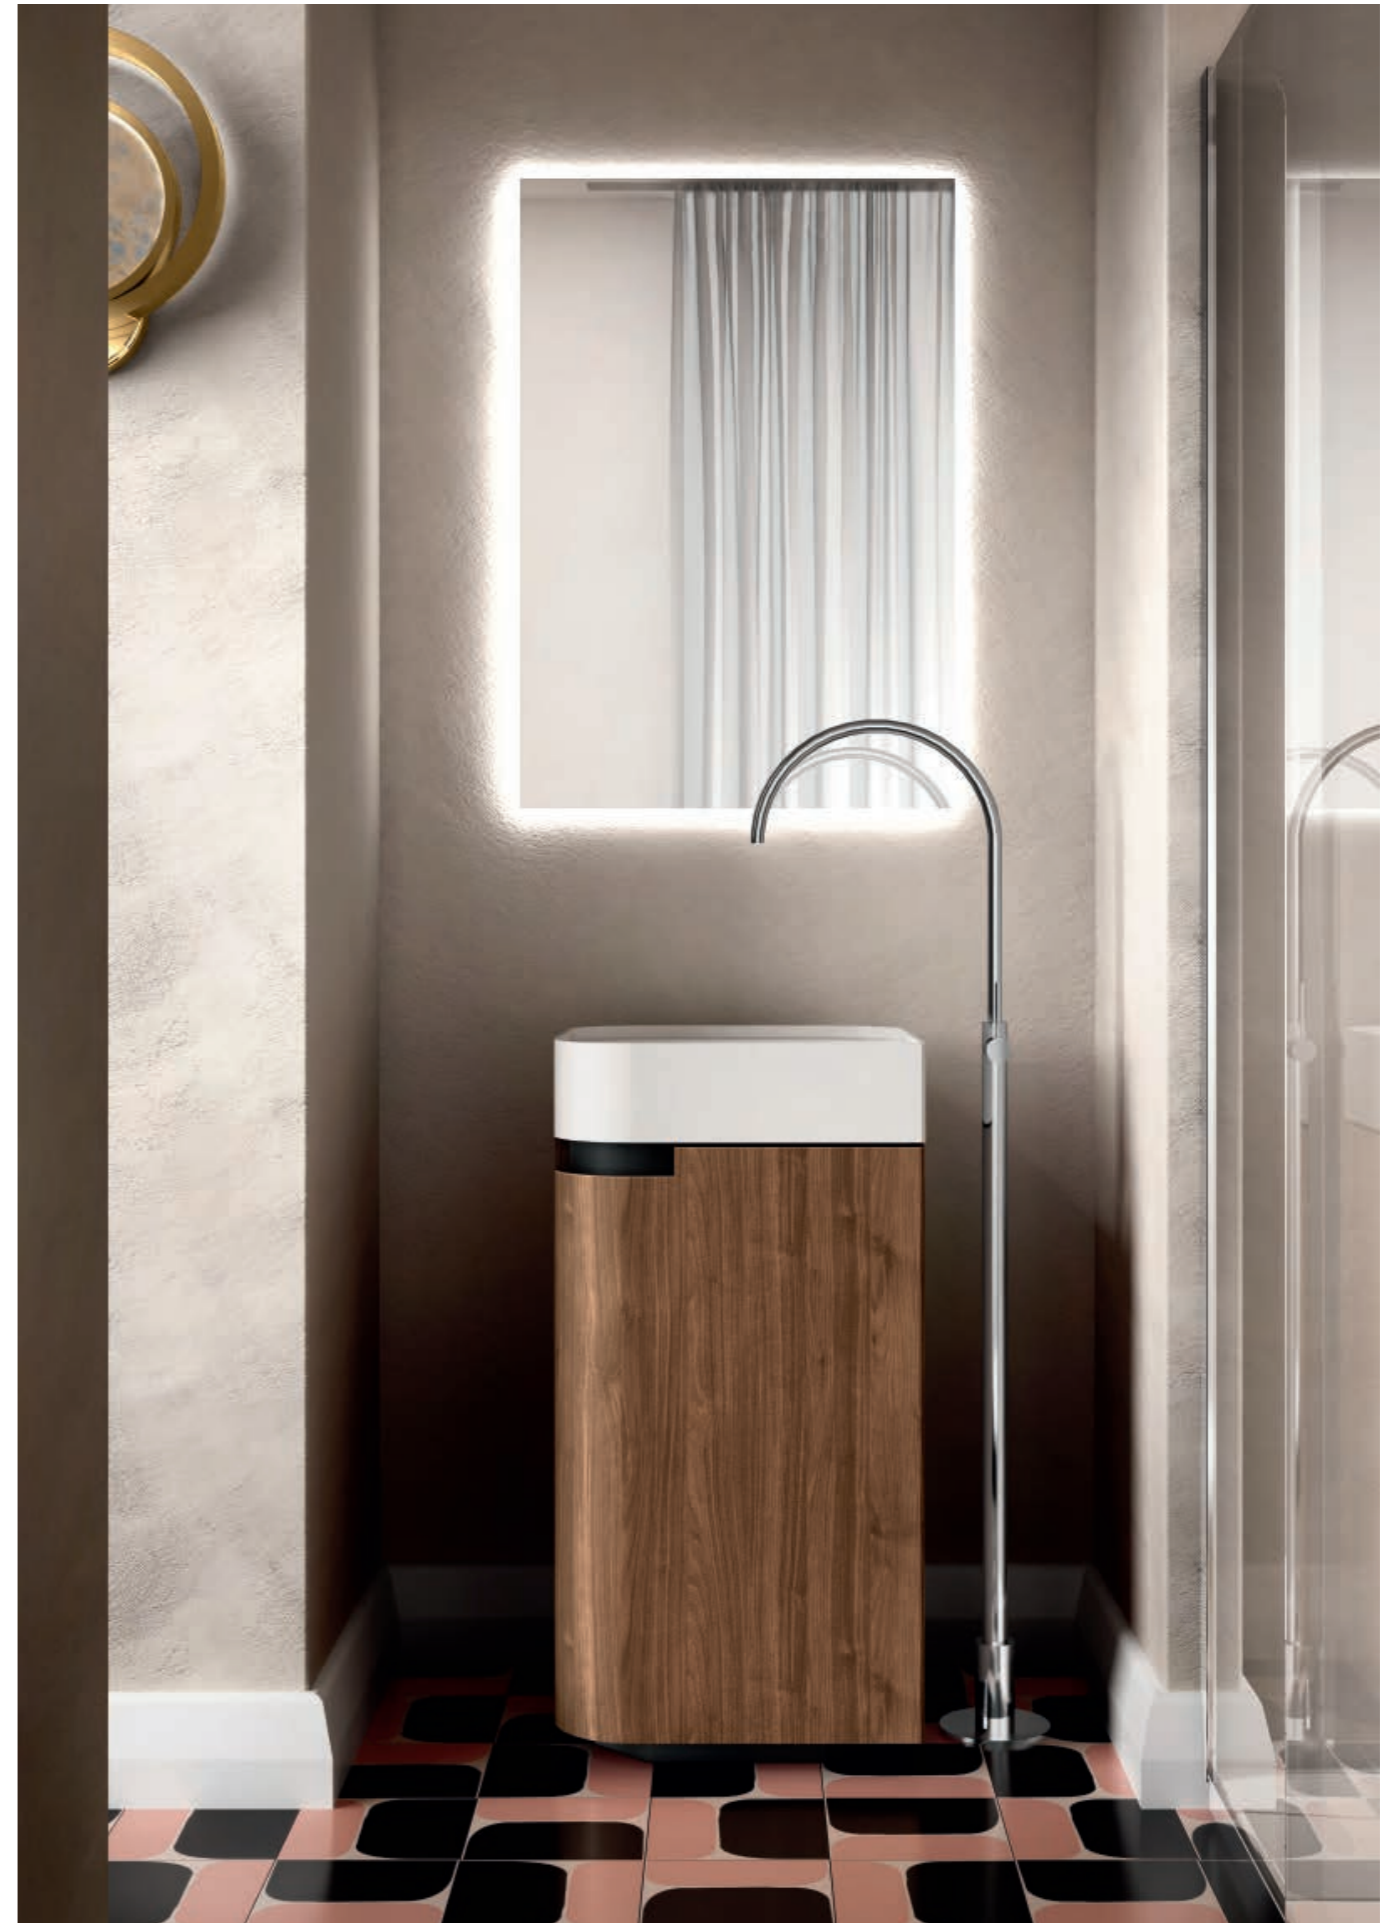

# PF 23

**PF23 Composition:**  
W45 — D45 — H200 cm

**Structure:**  
E012 Walnut finish

**Washbasin:**  
Leaf countertop  
washbasin in Lightfeel,  
W45 — D45 — H12 cm

**Mirror:**  
Dali Full  
W70 — H80 cm

**Tap:**  
Free-standing, in chrome  
finish