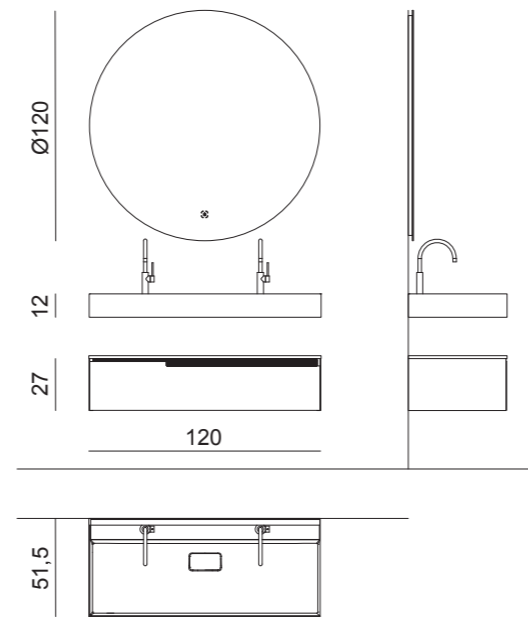

PF 10

PF10 Composition:
W120 — D51,5 — H220 cm

Structure:
M171 matt Cobalto
lacquered finish

Top:
Rebel suspended integrated
washbasin in Lightfeel,
W120 — D51,5 — H12 cm

Mirror:
Joyce, Ø120 cm

Taps:
in matt black finish