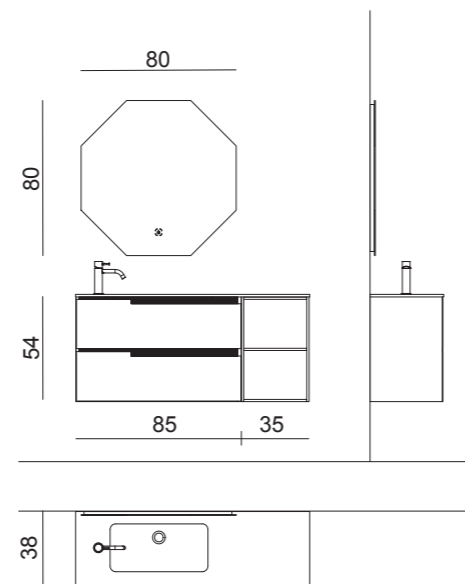

# PF 20

**PF20 Composition:**  
W120 (85+35) — D38 — H200 cm

**Structure:**  
M204 matt Cemento  
lacquered finish

**Top:**  
in Lightfeel with Roy  
integrated washbasin

**Mirror:**  
Jung, W80 — H80 cm

**Tap:**  
Stilo, in chrome finish

# PF 21

**PF21 Composition:**  
W60 — D38 — H200 cm

**Structure:**  
M210 matt Forest  
lacquered finish

**Top:**  
in V121 glossy Forest glass,  
Jenny countertop washbasin,  
W38 — D38 — H14,4 cm

**Mirror:**  
Dream, Ø65 cm