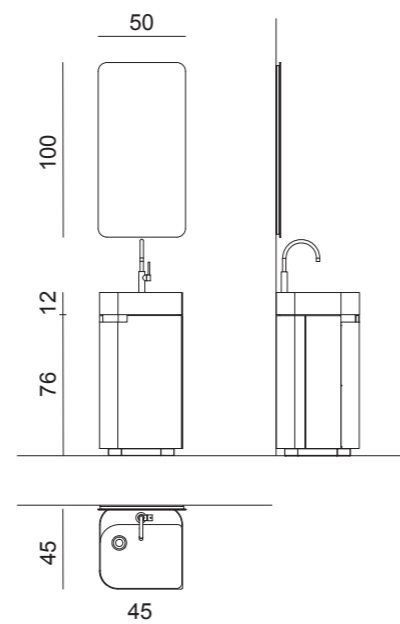

PF 22

PF22 Composition:
W45 — D45 — H220 cm

Structure:
M16 matt Avio
lacquered finish

Washbasin:
Leaf countertop
washbasin in Lightfeel,
W45 — D45 — H12 cm

Mirror:
Freud, W50 — H100 cm

Tap:
in matt black finish