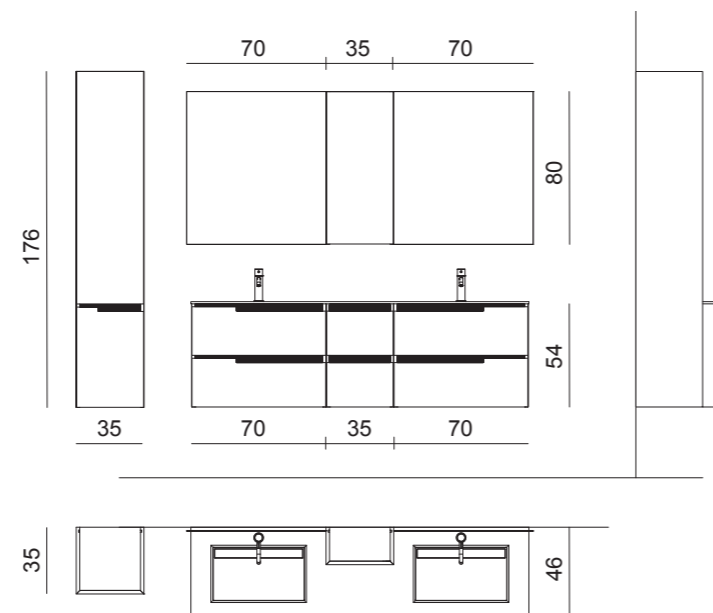

PF 15

PF15 Composition:
W175 (70+35+70) — D46 — H200 cm

Structure:
M17 Smoke
lacquered finish

Top:
in Purefeel with Cut 3
integrated washbasin

Mirrors:
Dali Up&Down,
W70 — H80 cm

Taps:
Stilo, in chrome finish

Tall Unit & Wall Unit:
M17 Smoke lacquered finish
Tall Unit: W35 — D35 — H176 cm
Wall Unit: W35 — D20 — H80 cm