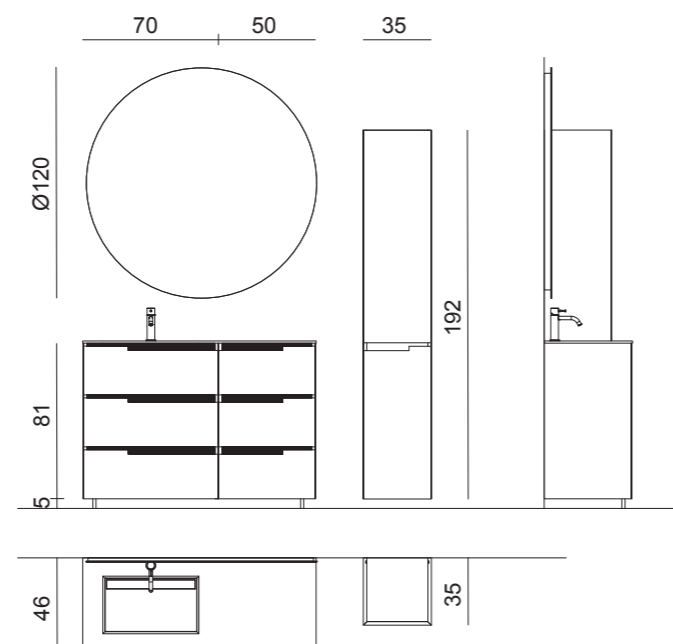

PF 18

PF18 Composition:
W120 (70+50) — D46 — H220 cm

Structure:
E006 Sand Oak finish

Top:
in Purefeel, Cut 3 with
integrated washbasin

Mirror:
Joyce, Ø120 cm

Tap:
Stilo, in chrome finish

Suspended Tall Unit:
E006 Sand Oak finish,
W35 — D35 — H192 cm