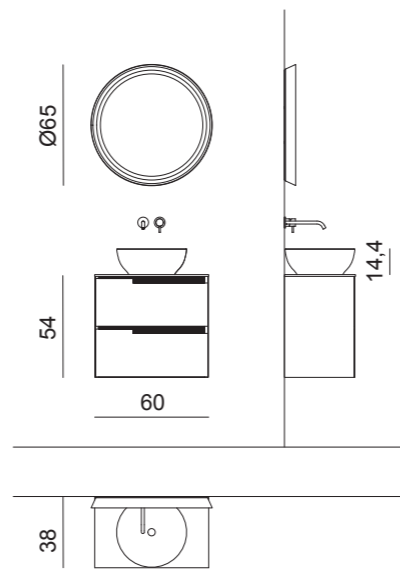

# PF 21

**PF21 Composition:**  
W60 — D38 — H200 cm

**Structure:**  
M210 matt Forest  
lacquered finish

**Top:**  
in V121 glossy Forest glass,  
Jenny countertop washbasin,  
W38 — D38 — H14,4 cm

**Mirror:**  
Dream, Ø65 cm

**Tap:**  
Stilo, in chrome finish

**Bathtub:**  
Hamal, W160 — D80 — H55 cm