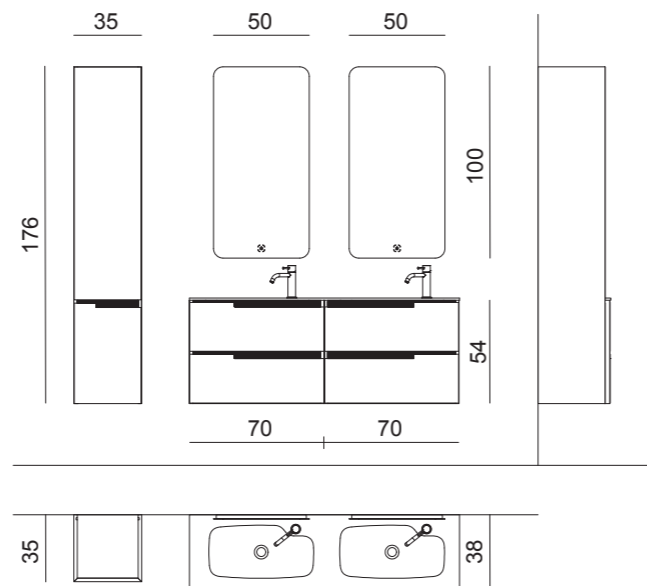

PF 19

PF19 Composition:
W140 (70+70) — D38 — H205 cm

Structure:
M002 matt Bianco
lacquered finish

Top:
in Purefeel with Tray
integrated washbasin

Mirrors:
Freud, W50 — H100 cm

Taps:
Stilo, in chrome finish

Tall Unit:
M002 matt Bianco
lacquered finish
W35 — D35 — H176 cm