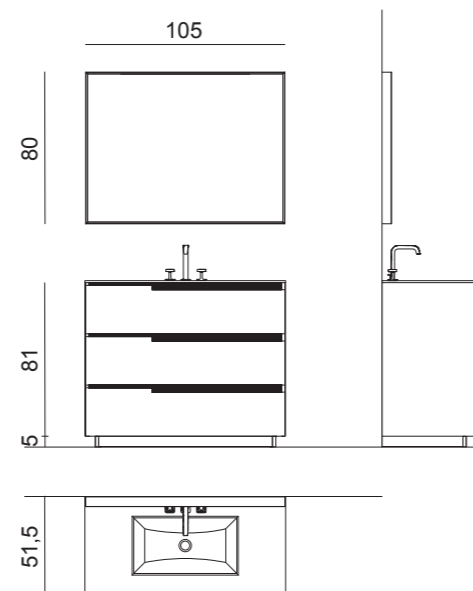

PF 12

PF12 Composition:
W105 — D51,5 — H200 cm

Structure:
M164 matt Lino
lacquered finish

Top:
in V100 glossy Nero coloured
glass with Maya 2 integrated
washbasin

Mirror:
Mirò in black finish,
W105 — H80 cm

Tap:
in chrome finish