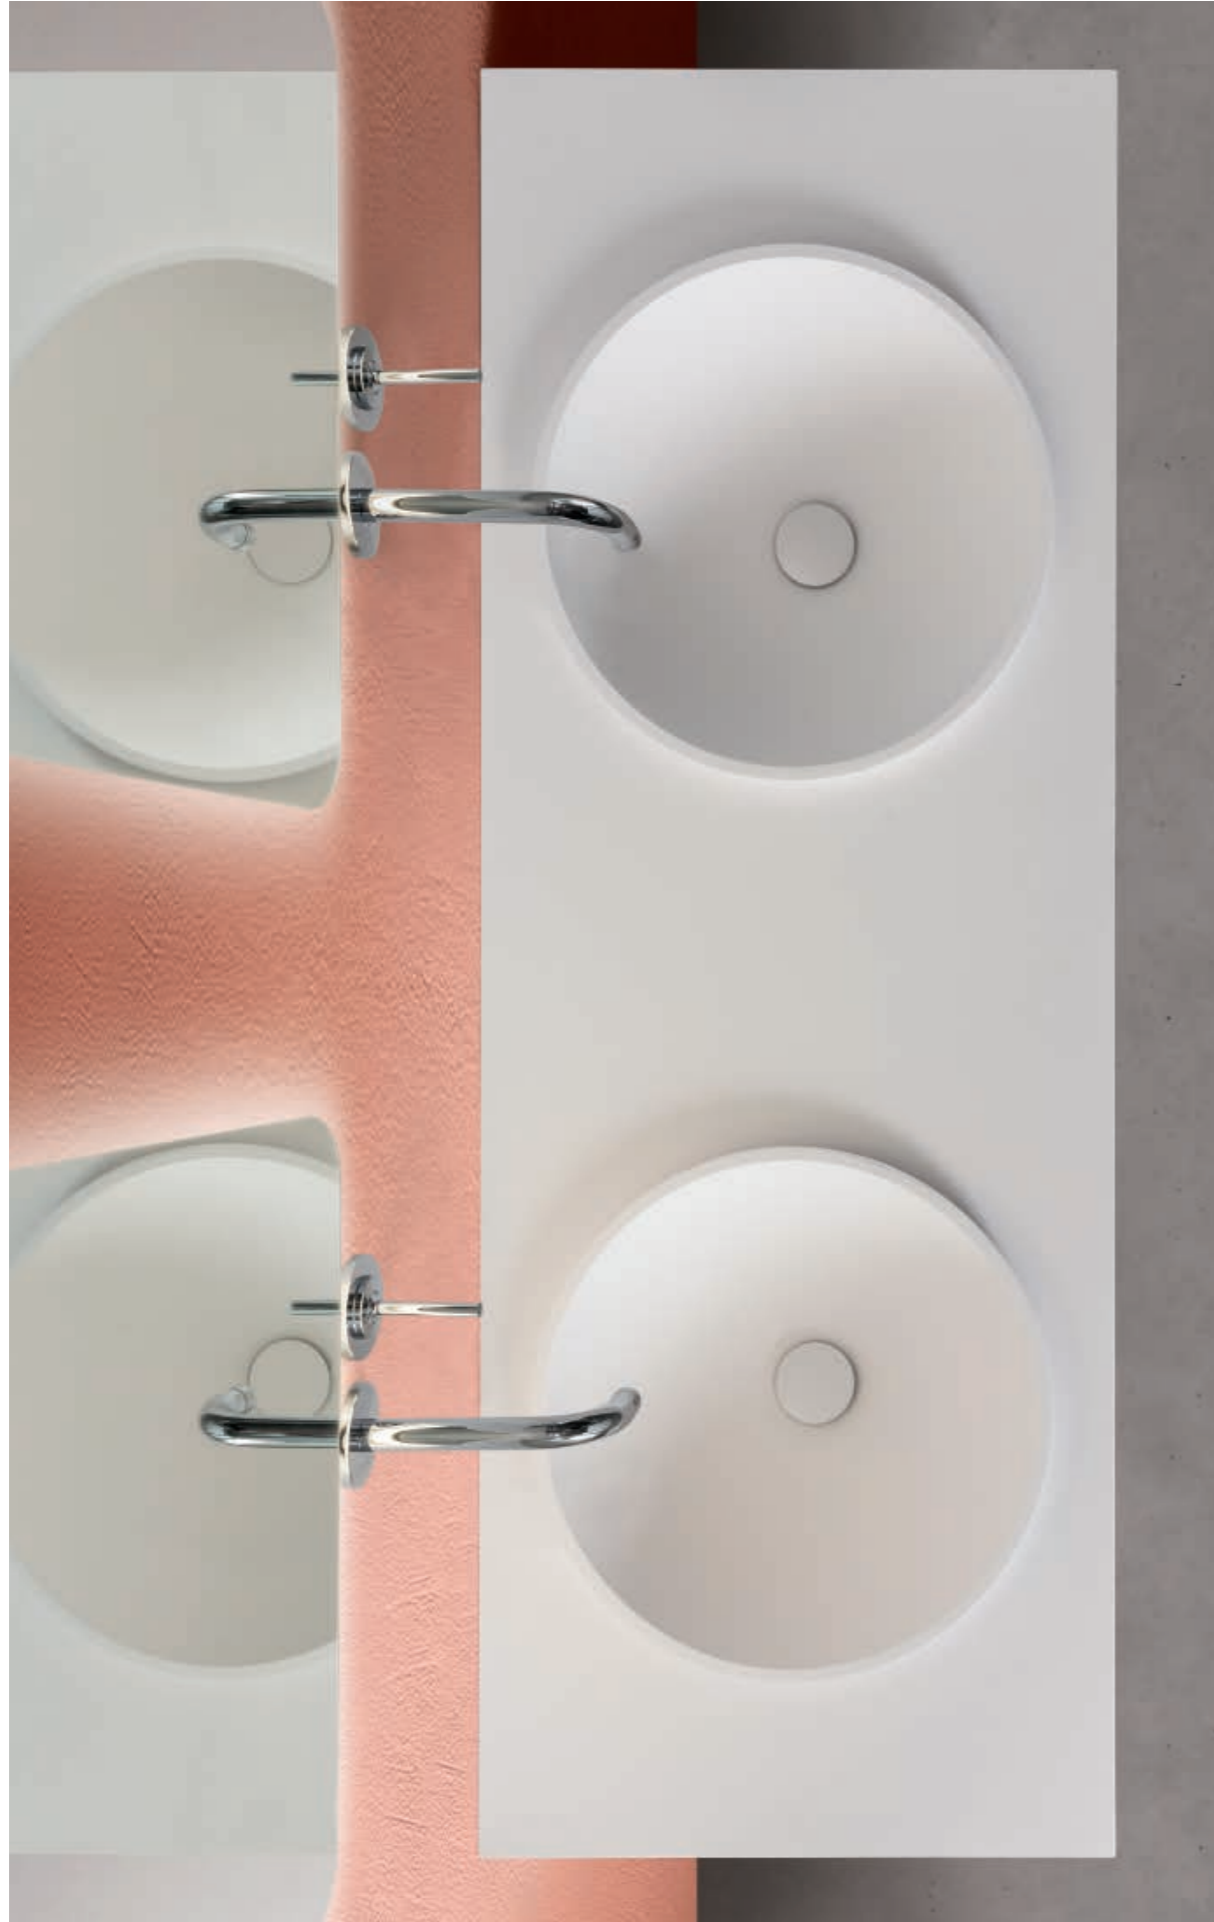

**Taps:**  
in chrome finish

↓ **PF08 - Version B:**  
**Top:** in Lightfeel with Circle integrated washbasin  
**Mirrors:** Freud, W50 — H100 cm