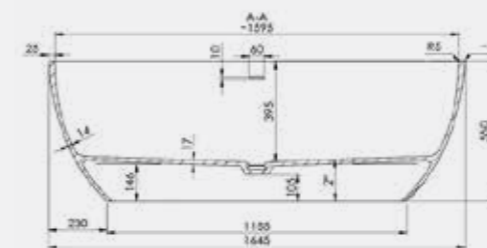

Technical Information

Estimated Volume - 300L