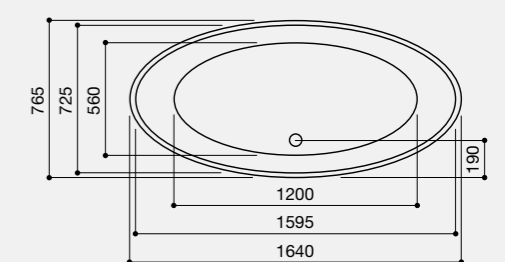

Technical Information

Estimated Volume - 210L