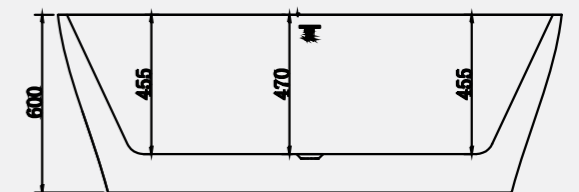

Technical Information