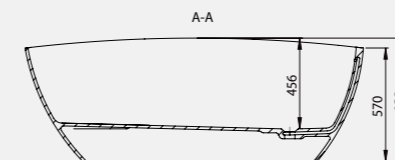

Technical Information

Kensington L
Bath Weight 98kg
With built-in overflow
Est. Volume = 300L