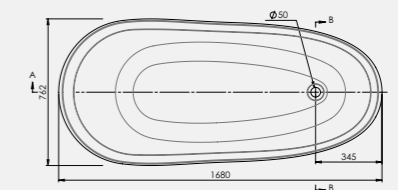

Technical Information

Estimated Volume - 230L