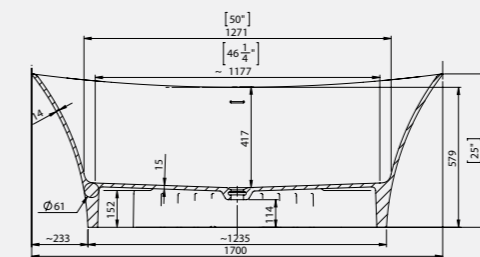

Technical Information

Estimated Volume - 235L