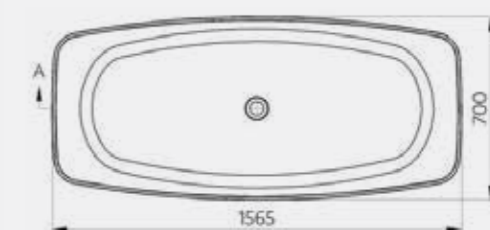

Technical Information

Estimated Volume - 390L