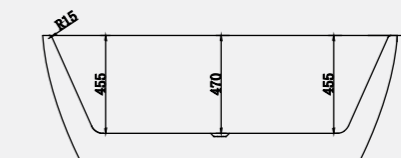

Waste & Overflow Cover supplied in various alternative finishes and factory fitted to match Aqualla Brassware - See page 115 for details.

Technical Information

Capri Small
1500 x 800mm Bath

Capri Large
1700 x 800mm Bath