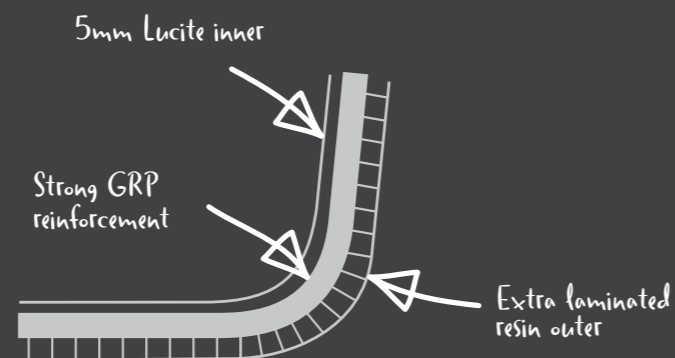

Adamsez Excel

For your additional reassurance we are pleased to offer Adamsez Excel as an optional extra on a range of our baths. Our unique Excel finish offers additional strength and thermal properties.