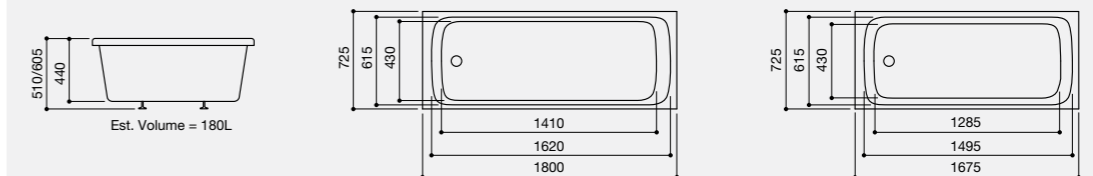

Technical Information