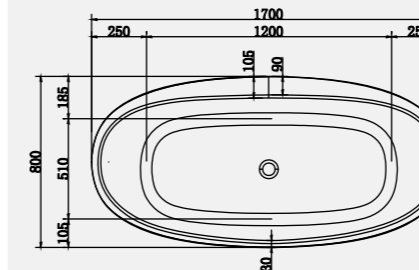

Waste & Overflow Cover supplied in various alternative finishes and factory fitted to match Aqualla Brassware - See page 115 for details.

Technical Information

Capri Small
1500 x 800mm Bath

Capri Large
1700 x 800mm Bath