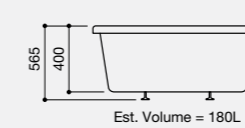

Technical Information