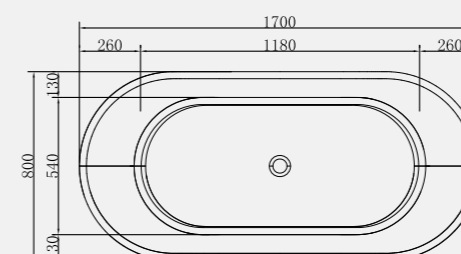

Technical Information