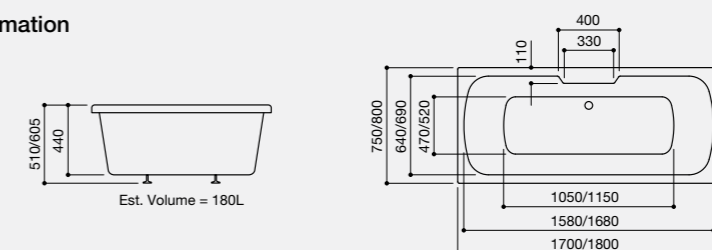

Technical Information