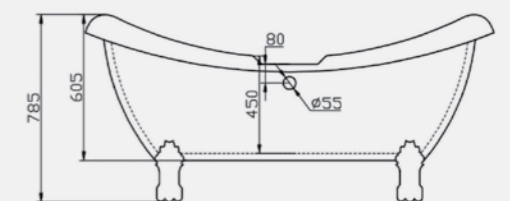

Technical Information

Regent

The elegantly formed Regent bath brings its traditional design to contemporary bathrooms.

Complete with chrome ball and claw feet, this double ended, symmetrical design is the perfect addition for a spacious, comfortable bathing experience.