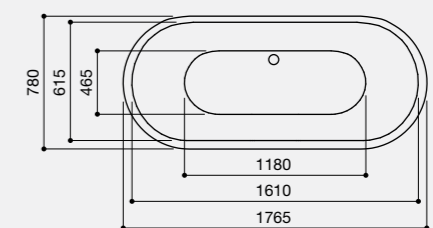

Portobello Inset

Portobello Pure Inset

Technical Information

Essence Inset

1750 x 800mm

The Essence is a bath of outstanding contemporary appeal. Its sheer beauty and simplicity of form ensure an indulgent bathing experience.