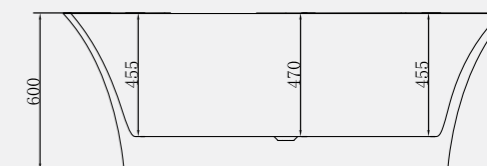

Technical Information