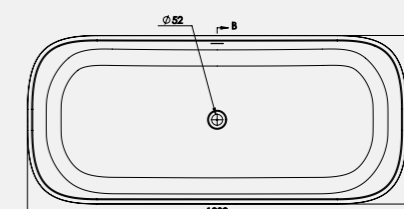

Weight: 118kg

Size: 1800 x 725mm

Weight: 130kg

Olympic 1645mm Bath

Code: FOM/WH

€2,970.45 Inc. VAT

Olympic 1645mm Coloured Bath

Code: FOM/COL

Olympic 1645mm
Bath Weight 118kg
With internal overflow
Est. Volume = 180L

Olympic 1800mm
Bath Weight 130kg
With internal overflow
Est. Volume = 180L

Calabar bath shown in bespoke colour finish, price available on request.
 Pictured with Aqualla Ramore Freestanding Bath Shower Mixer - See Page 116.