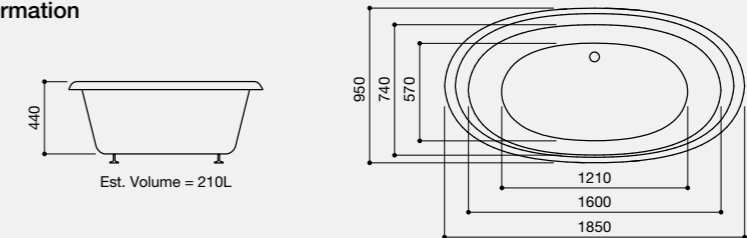

Technical Information