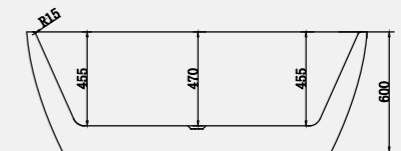

Technical Information

Capri Small
1500 x 800mm Bath