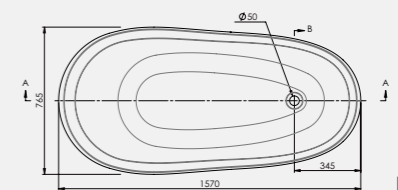

Estimated Volume - 210L