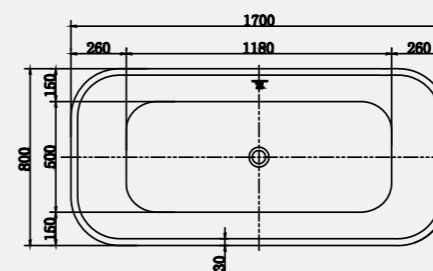

Technical Information