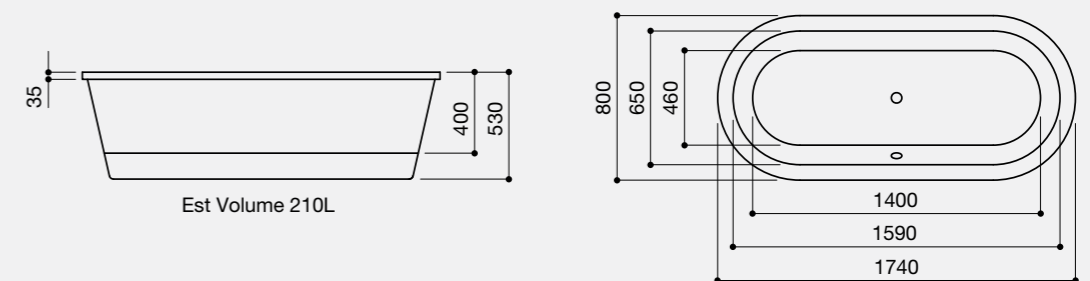

Technical Information