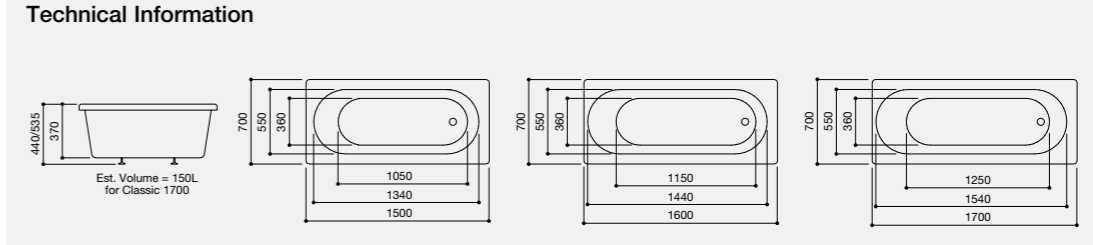

Technical Information