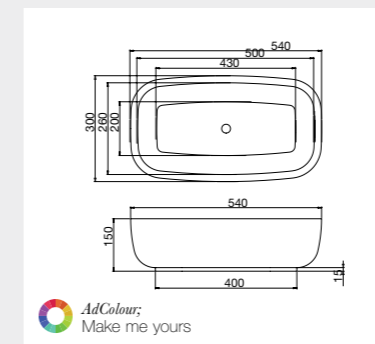

Calabar Wash Basin with bespoke colour finish, price available on request.
Pictured with Aqualla Kylee Brushed Brass Wall Mounted Basin Mixer - See Page 116.

Olympia/ Olympic

Size: 540 x 300mm
Weight: 10kg
Code: OLB/WH
€388.99 Inc. VAT

**Olympia / Olympic
Coloured Basin**
Code: OLB/COL

Coloured pricing available on request.

Calabar

Size: 580 x 300mm
Weight: 9kg
Code: CAB/WH
€367.77 Inc. VAT

Calabar Coloured Basin
Code: CAB/COL

Coloured pricing available on request.