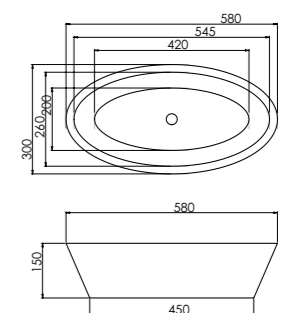

Calabar

Size: 580 x 300mm
Weight: 9kg
Code: CAB/WH
€367.77 Inc. VAT

Calabar Coloured Basin
Code: CAB/COL

Coloured pricing available on request.

AdColour;
Make me yours