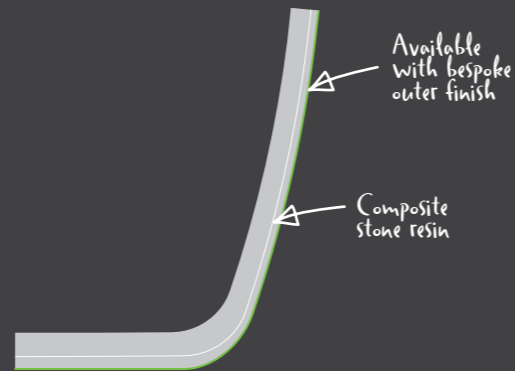

Freestanding Baths

As Britain's oldest and most respected bathroom company, we have been involved in the wonderful art of combining form and function and of merging the finest materials with time tested expertise for longer than any other bath manufacturer - To create a range of beautifully proportioned freestanding baths that are unsurpassed for quality, design, innovation and comfort.

AdCast - Stone

Our flagship Olympia and Olympic baths are made from AdCast. These composite stone baths are cast from the finest of materials to ensure a supreme finish that will last a lifetime. Handmade by our skilled artisans, these baths are available with bespoke outer finishes.