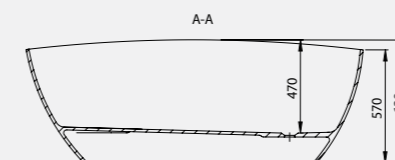

Kensington M
Bath Weight 98kg
With no overflow
Est. Volume = 330L