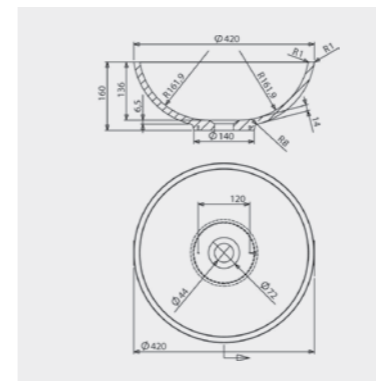

Orb

Size: 420 x 160mm
Weight: 11kg
Code: ORB/WH
€268.79 Inc. VAT

Orb Coloured Basin
Code: ORB/COL
Coloured pricing available on request.

AdColour;
Make me yours