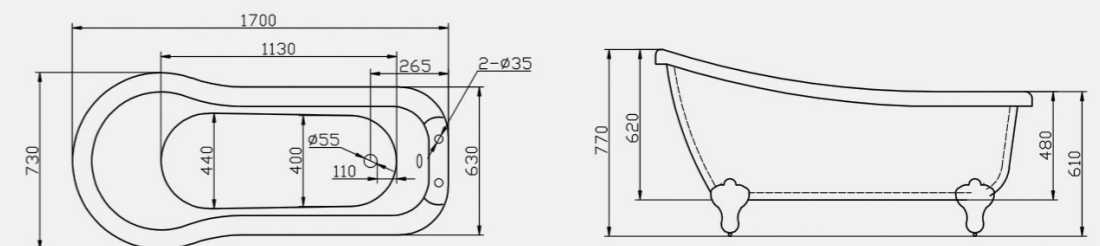

Feet available in a range of bespoke colours

Technical Information

Image shows standard white bath with bespoke coloured white feet as an optional extra.

 AdColour;
Make me yours

Clara

Traditional slipper style, the Clara brings opulent luxury to the modern bathing experience.