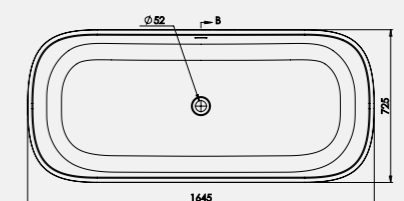

Weight: 118kg

Size: 1800 x 725mm

Weight: 130kg

Olympic 1645mm Bath

Code: FOM/WH

€2,970.45 Inc. VAT

Olympic 1645mm Coloured Bath

Code: FOM/COL

Olympic 1645mm
Bath Weight 118kg
With internal overflow
Est. Volume = 180L

Olympic 1800mm
Bath Weight 130kg
With internal overflow
Est. Volume = 180L

Calabar bath shown in bespoke colour finish, price available on request.
 Pictured with Aqualla Ramore Freestanding Bath Shower Mixer - See Page 116.