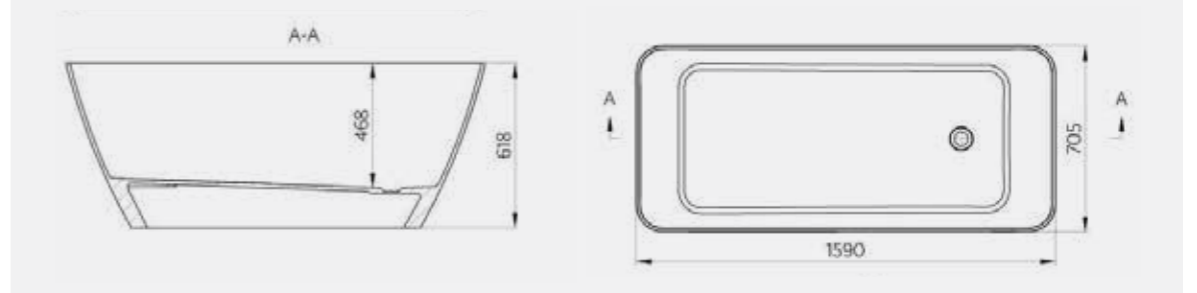

€2,192.48 Inc. VAT

Winchester Coloured Bath

Code: FWSE/COL

Coloured pricing available on request.

Technical Information

Estimated Volume - 390L

Pictured with Aqualla Kylee Brushed Brass Freestanding Bath Shower Mixer - See Page 116.