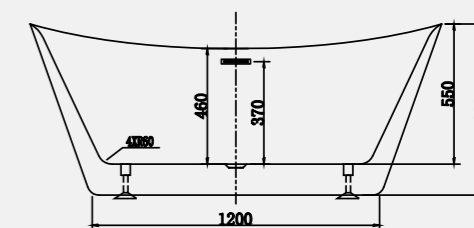

Technical Information