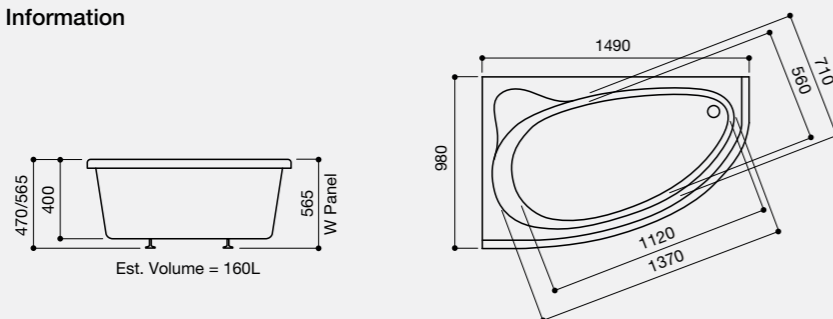

Double-Ended Baths

Initial D	98	Solar Pure	100
Quadra	99	Solar	101

Initial D

1800 x 800mm

The Initial D is a contemporary double-ended bath which comes with a streamlined, totally rigid one-piece panel to create a freestanding look.