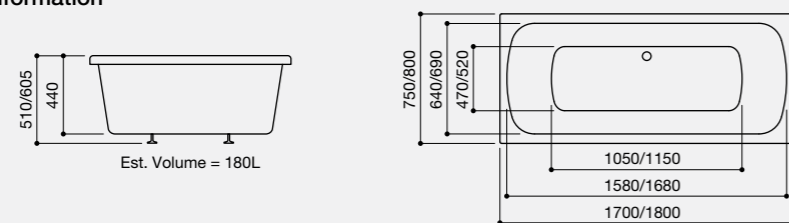

Technical Information