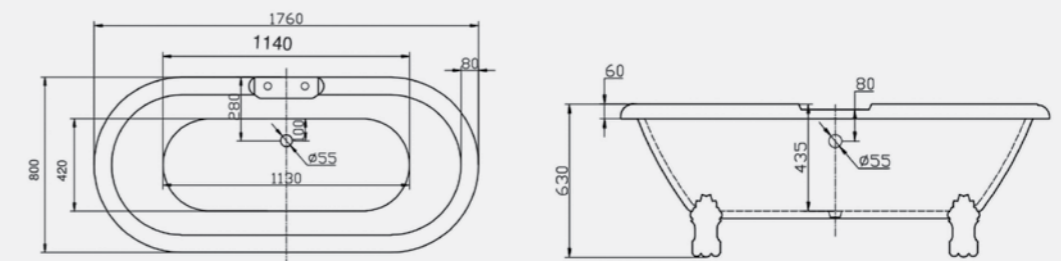

Code: BCWEC

€53.74 Inc. VAT

 **AdColour;**
Make me yours

Feet available in a range of bespoke colours

Technical Information

Contemporary Baths

At Adamsez we want you to love your bath.

That's why we have put such thought into designing tubs that are cleverly proportioned and skilfully formed to give you excellent shoulder room, which will give those tired muscles room to relax, superb depth to let lots of warm water surround you and maximum length to let you really stretch out.