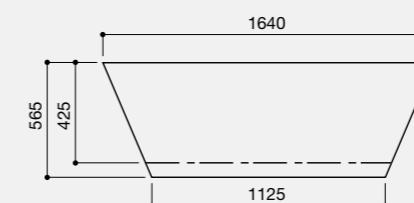

Technical Information

Estimated Volume - 210L