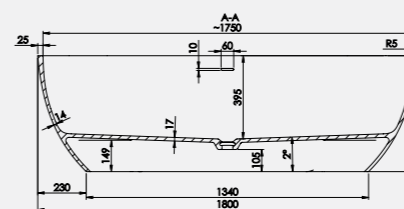

Olympic 1800mm
Bath Weight 130kg
With internal overflow
Est. Volume = 180L