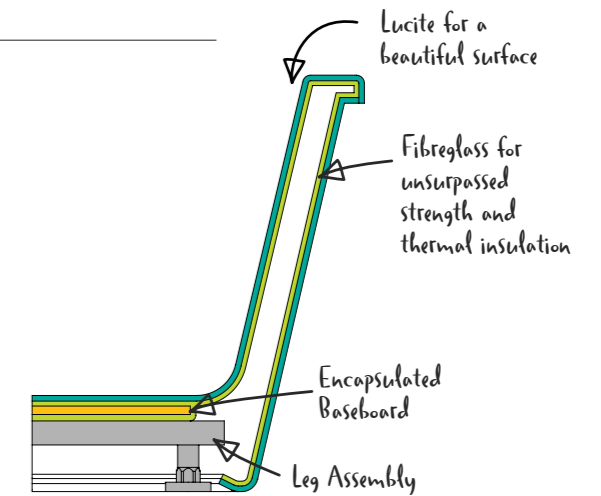

Kensington

Winchester

Canterbury

York

Windsor

AdVance - Acrylic

Beautiful AdVance freestanding baths are uniquely handmade for maximum appeal. Both the inside and outside of these baths in our Premium Range are formed from superior Lucite for a beautifully smooth finish with excellent colour consistency, and in our Luxury Range finished in a Pure Acrylic.