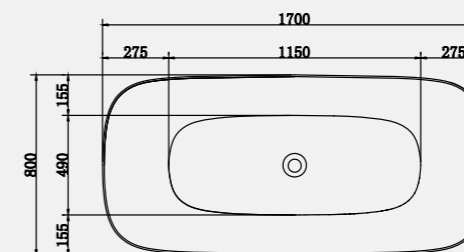

Technical Information