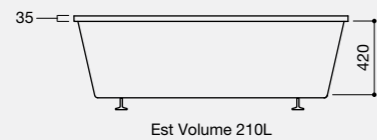

Optional Extras
(See Page 114 for Ancillary Pricing)

Adamsez Excel	EXC
8 Jet Whirlpool System	WP8
12 Jet Whirlpool System	WP12

Technical Information

Portobello

1765 x 780mm

The Portobello is a classic double-ended roll top bath that is available with or without a tap ledge. The excellent shoulder room and depth of this tub will please even the most discerning.