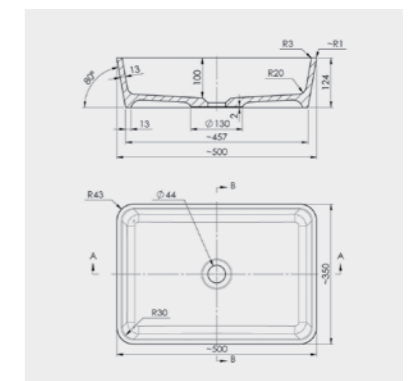

 AdColour;
 Make me yours

Plazza

Size: 500 x 350 x 124mm
 Weight: 6.5kg
 Code: PLZ/WH
 €346.55 Inc. VAT

Plazza Coloured Basin
 Code: PLZ/COL
 Coloured pricing available on request.

 AdColour;
 Make me yours