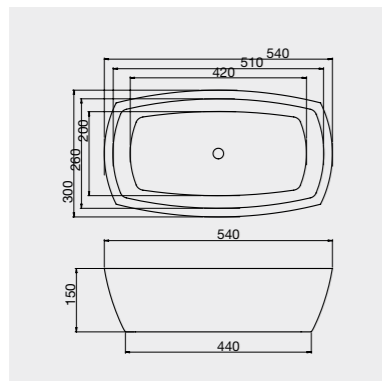

Cara

Size: 540 x 300mm
Weight: 9kg
Code: CRB/WH
€353.63 Inc. VAT

Cara Coloured Basin
Code: CRB/COL
Coloured pricing available on request.

AdColour;
Make me yours