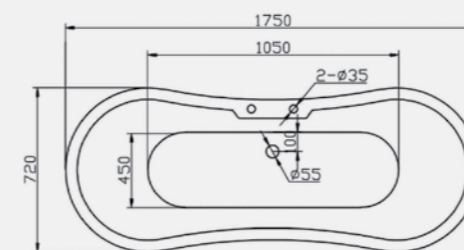

Technical Information

Regent

The elegantly formed Regent bath brings its traditional design to contemporary bathrooms.

Complete with chrome ball and claw feet, this double ended, symmetrical design is the perfect addition for a spacious, comfortable bathing experience.