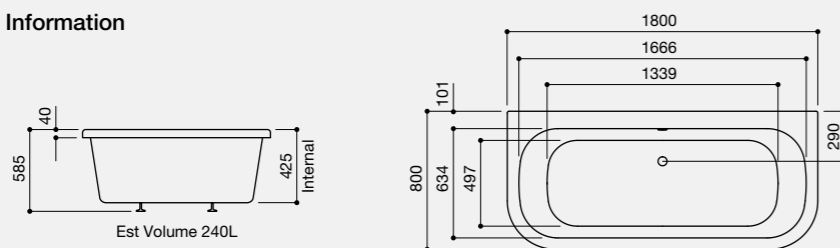

Technical Information

Quadra

1700 x 750mm
1800 x 800mm

Quadra 1700
Code: QU2/WH
€565.80 Inc. VAT

Quadra 1800
Code: QU3/WH
€594.09 Inc. VAT

Optional Extras
(See Page 114 for Ancillary Pricing)

Adamsez Excel	EXC
1700 x 750mm Mono L Panel	PL4
1700mm Mono Front Panel	PF1
1800 x 800mm Mono L Panel	PL8
1800mm Mono Front Panel	PF2
8 Jet Whirlpool System	WP8
12 Jet Whirlpool System	WP12