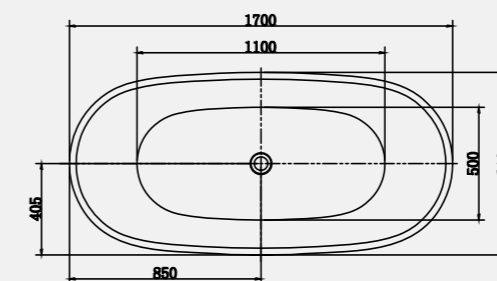

Technical Information