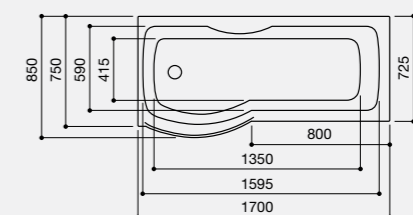

Essence Inset

1750 x 800mm

The Essence is a bath of outstanding contemporary appeal. Its sheer beauty and simplicity of form ensure an indulgent bathing experience.

Essence Pure Inset
Without Tap Ledge
Code: EPI/WH
€1,107.74 Inc. VAT

Essence Inset
With Tap Ledge
Code: ESI/WH
€1,107.74 Inc. VAT

Optional Extras
(See Page 114 for Ancillary Pricing)

Adamsez Excel	EXC
8 Jet Whirlpool System	WP8
12 Jet Whirlpool System	WP12

Essence
Inset

Technical Information

Mezza

1700 x 850mm

The Mezza offers an excellent showering area with an equally generous bathing facility.

Mezza - Left Hand
Code: MZL/WH
€686.92 Inc. VAT

Mezza - Right Hand
Code: MZR/WH
€686.92 Inc. VAT

Mezza Screen Universal Handed
Code: SCM/CFI
€570.09 Inc. VAT

Optional Extras
(See Page 114 for Ancillary Pricing)

Adamsez Excel	EXC

Mezza Mono L Panel	PL9
Mezza Mono Front Panel	PF6

8 Jet Whirlpool System	WP8
12 Jet Whirlpool System	WP12

Mezza Combi = Bath, Mono L Panel & Screen, or Luxury Front Panel	
Left Hand	MZL/PK
Right Hand	MZR/PK

See Page 114 for Bath Hand Options

Technical Information