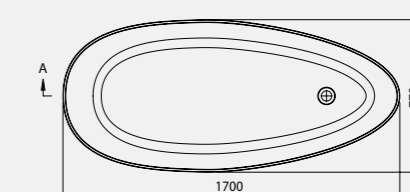

Kensington M
Bath Weight 98kg
With no overflow
Est. Volume = 330L