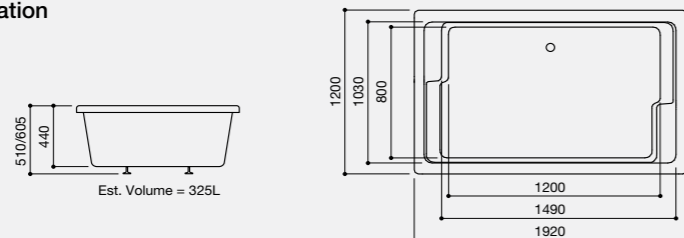

Technical Information