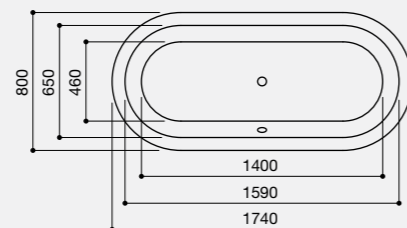

Optional Extras
(See Page 114 for Ancillary Pricing)

Adamsez Excel	EXC
8 Jet Whirlpool System	WP8
12 Jet Whirlpool System	WP12

Technical Information

Portobello

1765 x 780mm

The Portobello is a classic double-ended roll top bath that is available with or without a tap ledge. The excellent shoulder room and depth of this tub will please even the most discerning.