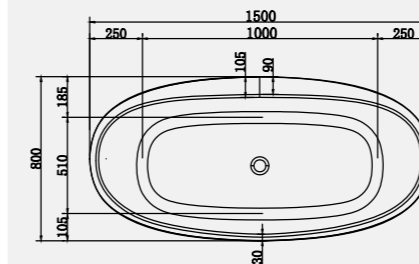

Technical Information

Capri Small
1500 x 800mm Bath