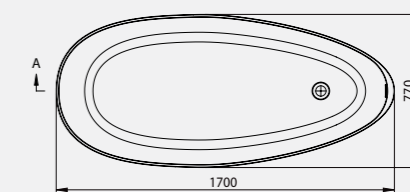

Technical Information

Kensington L
Bath Weight 98kg
With built-in overflow
Est. Volume = 300L