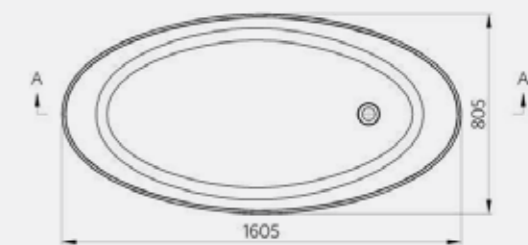

Technical Information

Estimated Volume - 360L