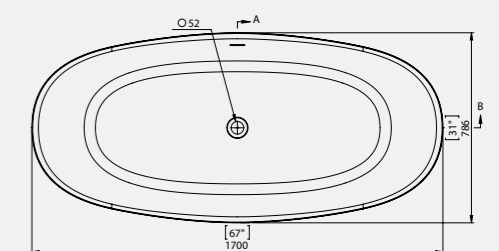

Technical Information

Estimated Volume - 235L