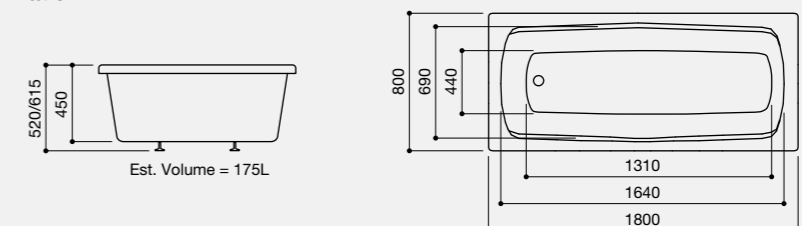

Technical Information