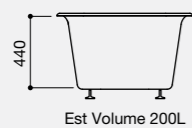

Technical Information