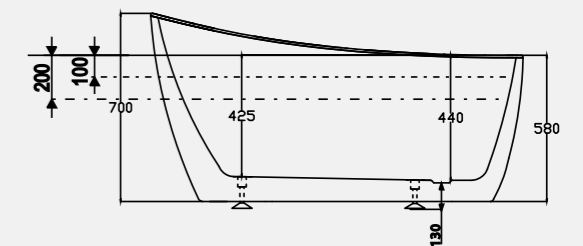

Technical Information