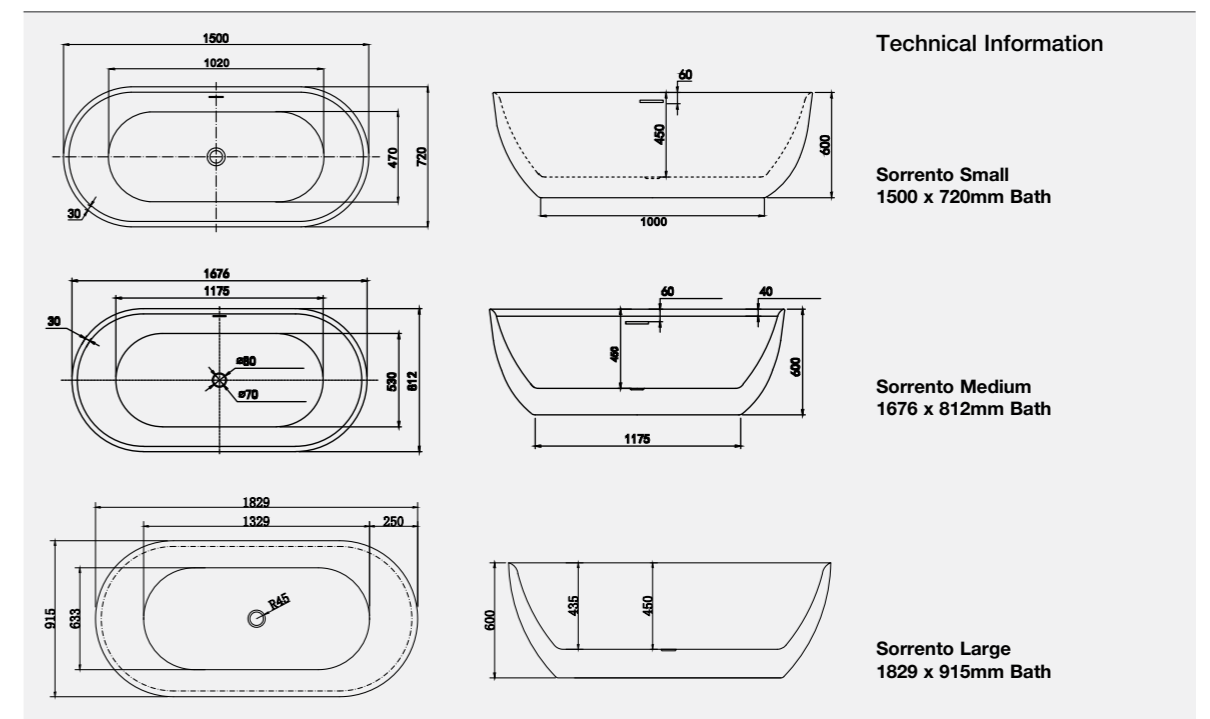

Sorrento Large 1829 x 915mm Coloured Bath
Code: FSOE3/COL
Coloured pricing available on request.

Size: 1500 x 720mm / Weight 40kg
Size: 1676 x 812mm / Weight 47kg
Size: 1829 x 915mm / Weight 55kg

Waste & Overflow Cover supplied in various alternative finishes and factory fitted to match Aqualla Brassware - See page 115 for details.