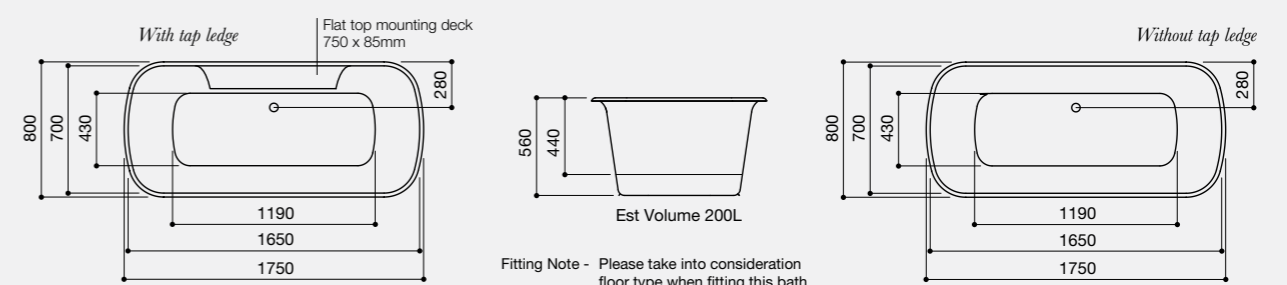

Technical Information