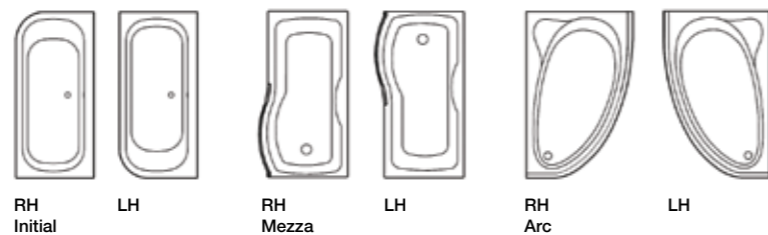

Ancillaries

Product	Dimensions	Height	Code	Price Inc. VAT
Mono L Panel	1500 x 700mm	550mm	PL1	€365.12
Mono L Panel	1600 x 700mm	550mm	PL2	€365.12
Mono L Panel	1700 x 700mm	550mm	PL3	€365.12
Mono L Panel	1700 x 750mm	550mm	PL4	€365.12
Mono L Panel	1700 x 800mm	550mm	PL5	€365.12
Mono L Panel	1675 x 725mm	550mm	PL6	€365.12
Mono L Panel	1800 x 725mm	550mm	PL7	€365.12
Mono L Panel	1800 x 800mm	550mm	PL8	€365.12
Mono L Mezza Panel	1700 x 850mm	550mm	PL9	€365.12
Mono Front Panel	1700 x 550mm	550mm	PF1	€315.62
Mono Front Panel	1800 x 550mm	550mm	PF2	€315.62
Mono Front Panel	1675 x 550mm	550mm	PF3	€315.62
Mono Front Panel	1500 x 550mm	550mm	PF4	€315.62
Mono Front Panel	1600 x 550mm	550mm	PF5	€315.62
Mono Mezza Front Panel	1700 x 550mm	550mm	PF6	€315.62
Chrome Handgrips	-	-	GRI/CH	€118.82
Shower Screen Seal	-	-	B/SEAL	€37.13
Exposed Click Clack Waste - To suit bath with overflow	-	-	WO1	€371.31
Exposed Extended Click Clack Waste - To suit bath with overflow	-	-	WO2	€371.31
Slimline Waste - To suit bath with no overflow	-	-	WO3	€89.11
Standard Waste - To suit bath with overflow	-	-	BCWEC	€53.74
Adamsez Excel	-	-	EXC	€185.65
8 Jet Whirlpool System	-	-	WP8	€1,172.86
12 Jet Whirlpool System	-	-	WP12	€2,351.61
18 Jet Whirlpool System	-	-	WP18	€2,940.99
Round AdFill	-	-	B-RO	€172.41
Square AdFill	-	-	Z-RO	€192.70
Bath Overflow Cover - Chrome	-	-	BOFC-CH	€23.62
Bath Overflow Cover - Brushed Nickel	-	-	BOFC-BN	€29.52
Bath Overflow Cover - Matt Black	-	-	BOFC-MB	€29.52
Bath Overflow Cover - Brushed Brass	-	-	BOFC-BB	€29.52
Bath Waste - Chrome	-	-	BW-CH	€37.25
Bath Waste - Brushed Nickel	-	-	BW-BN	€47.89
Bath Waste - Matt Black	-	-	BW-BL	€47.89
Bath Waste - Brushed Brass	-	-	BW-BB	€50.28

Bath Hand

Waste & Overflow Options