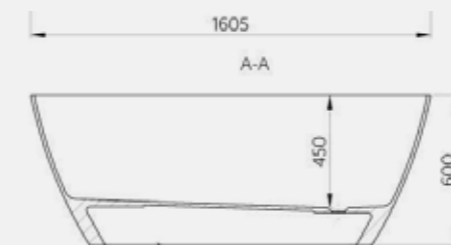

Technical Information

Estimated Volume - 360L