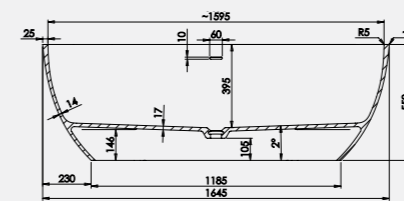

Olympic 1645mm
Bath Weight 118kg
With internal overflow
Est. Volume = 180L

Olympic 1800mm
Bath Weight 130kg
With internal overflow
Est. Volume = 180L

Calabar bath shown in bespoke colour finish, price available on request.
 Pictured with Aqualla Ramore Freestanding Bath Shower Mixer - See Page 116.