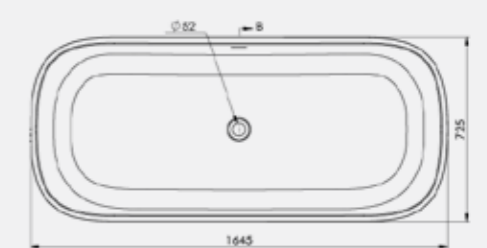

Technical Information

Estimated Volume - 300L