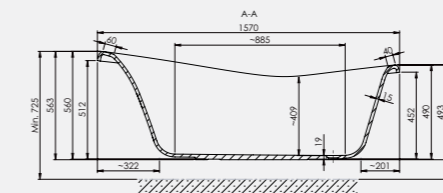

Estimated Volume - 210L