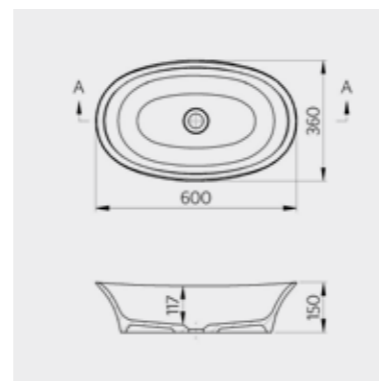

Rochester

Size: 600 x 360 x 150mm
Weight: 12kg
Code: ROB/WH
€398.52 Inc. VAT

Rochester Coloured Basin
Code: ROB/COL
Coloured pricing available on request.

AdColour;
Make me yours