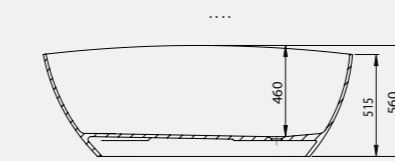

Kensington S
Bath Weight 73kg
With no overflow
Est. Volume = 255L