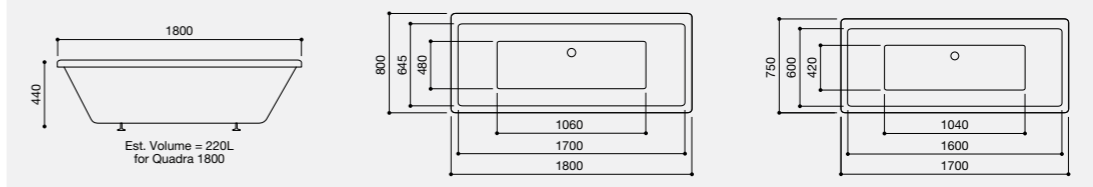

Technical Information