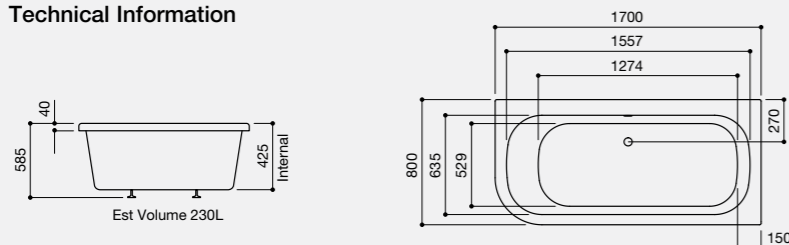

Technical Information