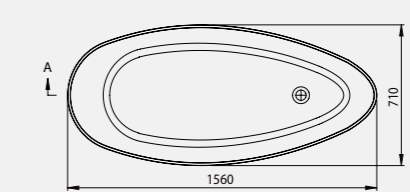

Kensington S
Bath Weight 73kg
With no overflow
Est. Volume = 255L