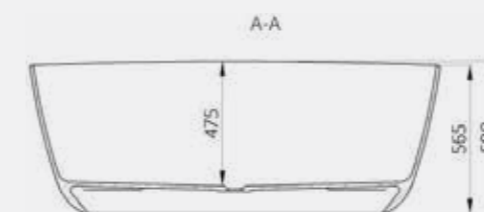

Technical Information

Estimated Volume - 390L