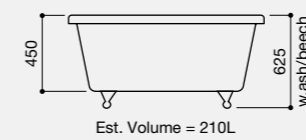

Technical Information