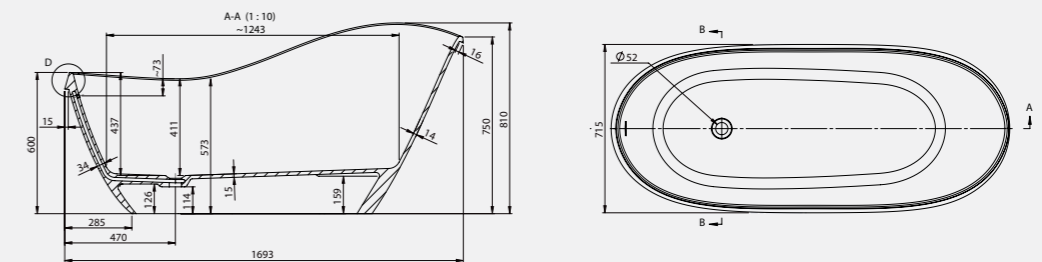

Technical Information

Estimated Volume - 210L