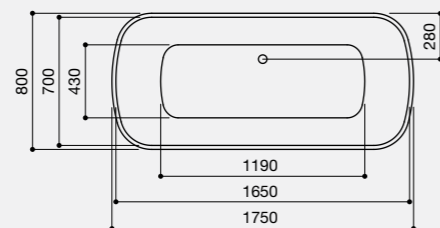

Essence
Inset

Essence Pure
Inset

Technical Information

Mezza

1700 x 850mm

The Mezza offers an excellent showering area with an equally generous bathing facility.

Mezza - Left Hand
 Code: MZL/WH
€686.92 Inc. VAT