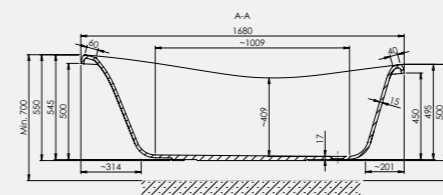

Technical Information

Estimated Volume - 230L