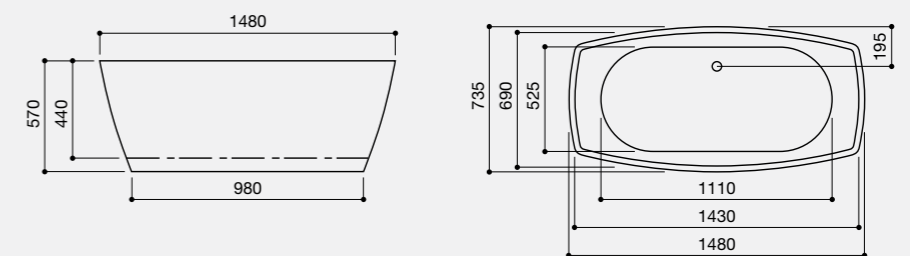

Technical Information

Estimated Volume - 220L

Lincoln

The luxury Lincoln offers the perfect blend of both style and sophistication.

With a stunning unique shape, the single ended design is ideal for a long and comfortable soak.