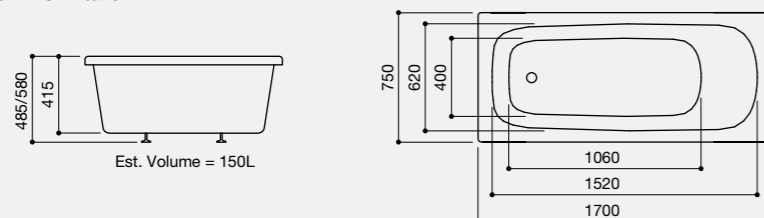

Technical Information