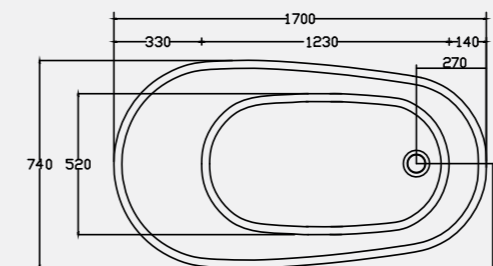

Technical Information