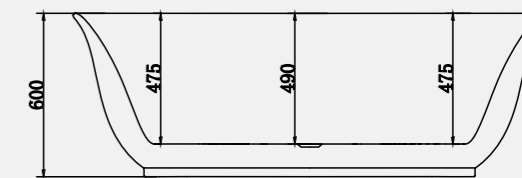

Technical Information