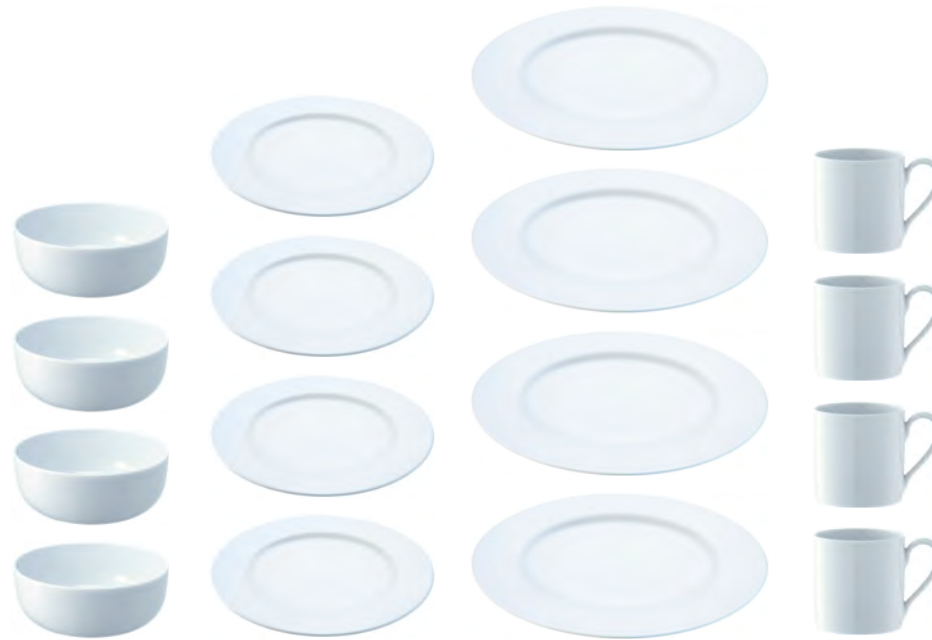

Dine
12 Piece Set
coupe
DI44 

Set includes:
Cereal/Soup Bowl curved Ø15cm /Ø6in x 4
Starter/Dessert Plate coupe Ø20cm /Ø7.75in x 4
Dinner Plate coupe Ø28cm /Ø11in x 4

DINE
16 Piece Set
rimmed
DI57 

Set includes:
Cereal/Soup Bowl curved Ø15cm / Ø6in x 4
Starter/Dessert Plate rimmed Ø20cm / Ø7.75in x 4
Dinner Plate rimmed Ø27cm / Ø10.75in x 4
Mug 340ml / 11oz x 4