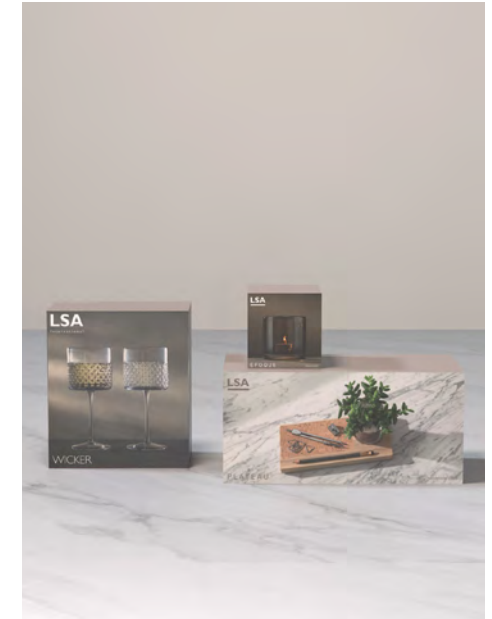

PHOTOGRAPHIC — LIFESTYLE

Products photographed in a lifestyle setting. Full colour print on box made from recycled and recyclable materials.

AURORA
BUBBLE
CASK
CENTURY
CLOCHE
EPOQUE
FLOAT
FLOWER
GIN
HANDLE
LAGOON
LUCA
MIST
PLATEAU
ROTUNDA
RUM
TIER
VERSO
VODKA
WICKER
VIENNA