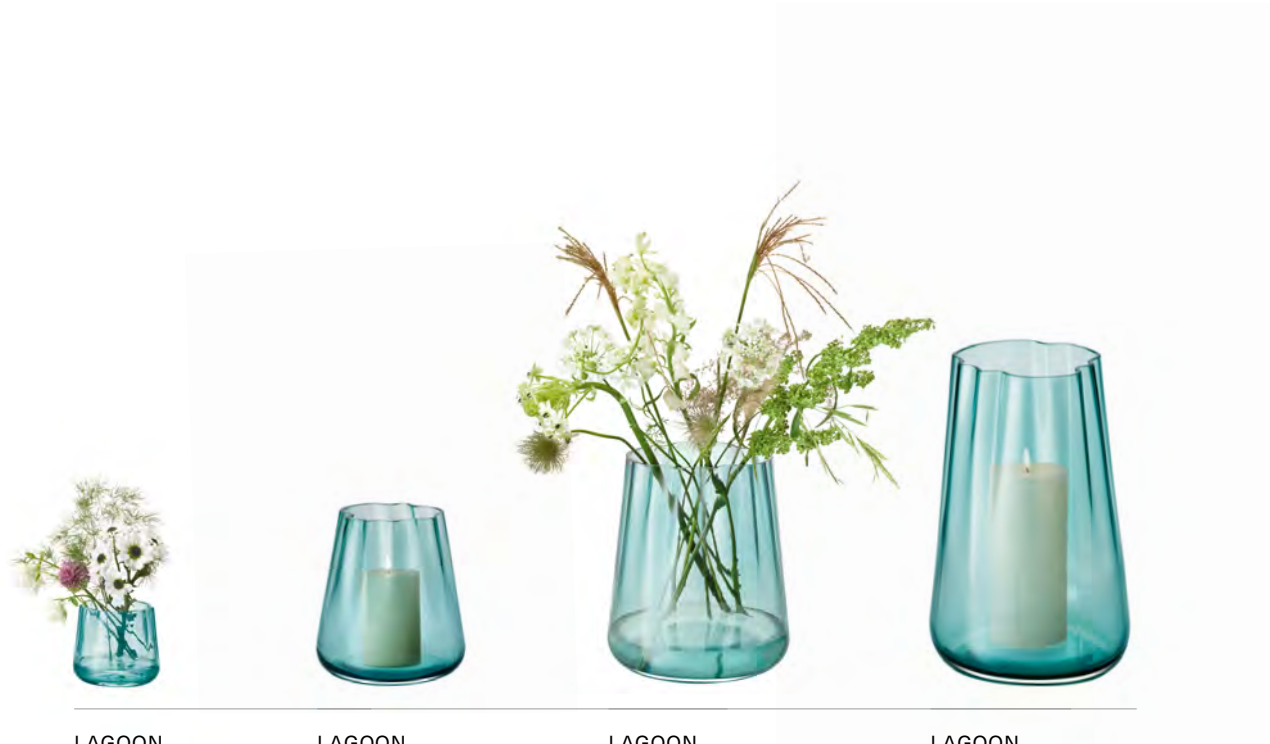

LAGOON
Tealight Holder/Vase
opaline
H8cm / 3.25in
LG10

LAGOON
Vase/Lantern
opaline
H18.5cm / 7.25in
LG12

LAGOON
Vase/Lantern
opaline
H24cm / 9.5in
LG14

LAGOON
Vase/Lantern
opaline
H35cm / 13.75in
LG16

LAGOON
Tealight Holder/Vase
sea green
H8cm / 3.25in
LG11

LAGOON
Vase/Lantern
sea green
H18.5cm / 7.25in
LG13

LAGOON
Vase/Lantern
sea green
H24cm / 9.5in
LG15

LAGOON
Vase/Lantern
sea green
H35cm / 13.75in
LG17