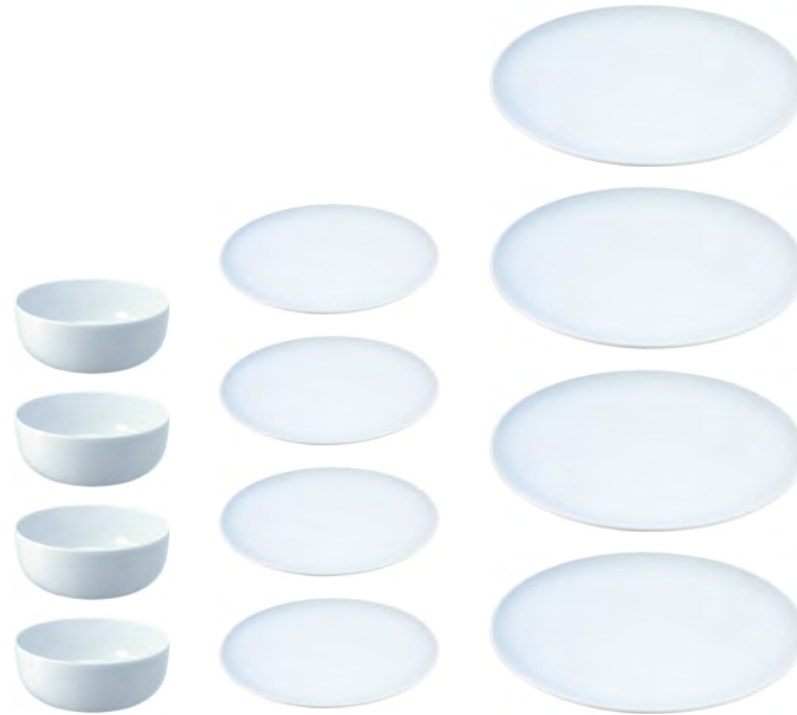

Dine
12 Piece Set
coupe
DI44 

Set includes:
Cereal/Soup Bowl curved Ø15cm /Ø6in x 4
Starter/Dessert Plate coupe Ø20cm /Ø7.75in x 4
Dinner Plate coupe Ø28cm /Ø11in x 4

DINE
16 Piece Set
rimmed
DI57 

Set includes:
Cereal/Soup Bowl curved Ø15cm / Ø6in x 4
Starter/Dessert Plate rimmed Ø20cm / Ø7.75in x 4
Dinner Plate rimmed Ø27cm / Ø10.75in x 4
Mug 340ml / 11oz x 4