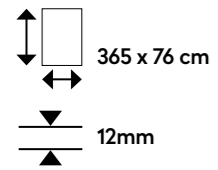

CARRARA LINO

Beautiful grey veins course through the cool white surface to create a perfect interpretation of classically inspired stone.

SHEET DIMENSIONS

PATTERN DETAIL VIEW - SCALE 1:1