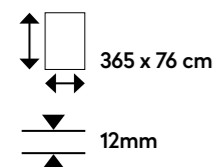

ARTISTA GRAY

Enduring grey is freshened with the intricate vein pattern within the surface. Dark veins flow through mid-value grey for innovative appeal.

SHEET DIMENSIONS

PATTERN DETAIL VIEW - SCALE 1:1