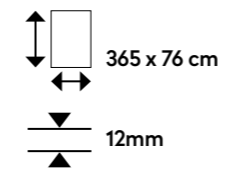

SHEET DIMENSIONS

PATTERN DETAIL VIEW - SCALE 1:1

ABOVE: An angled counter at a gourmet food shop is accessorised with display surface and side panels in Corian® Solid Surface (Carrara Crema colour).
OPPOSITE: A slender half kitchen island, half dining table for a high-rise apartment is decorated with a countertop in Corian® Solid Surface (Carrara Crema colour).