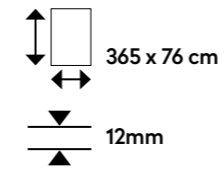

SHEET DIMENSIONS

PATTERN DETAIL VIEW - SCALE 1:1