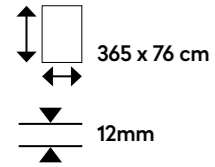

SAND STORM

Swirling with movement, white and tan elements mingle for an aesthetic subtle in colour but dynamic in design.

SHEET DIMENSIONS

PATTERN DETAIL VIEW - SCALE 1:1