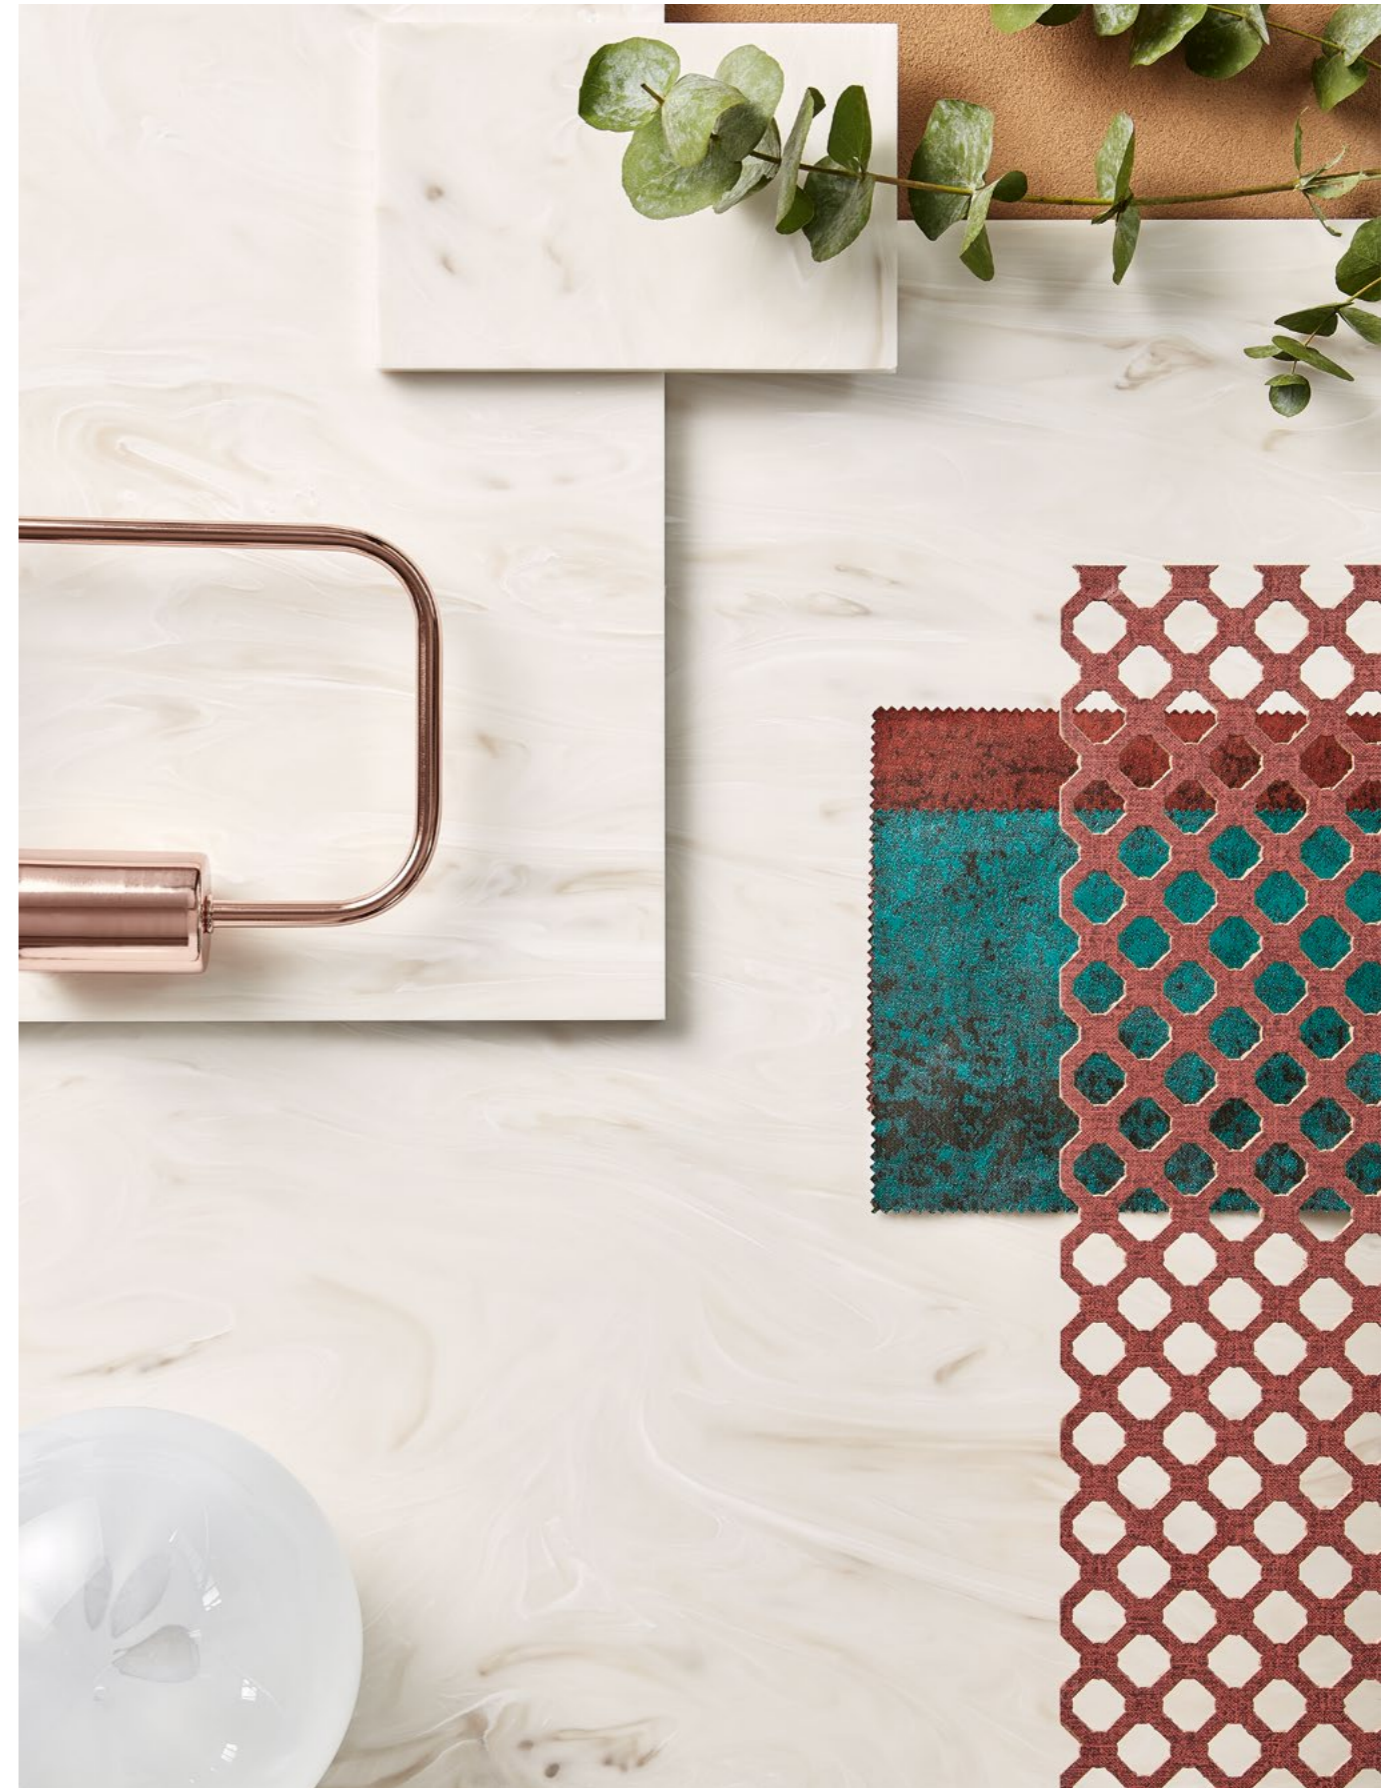

OUR NEW CORIAN® SOLID SURFACE COLOURS ARE ADEPT AT APPEALING TO ALL APPETITES. THEY STIMULATE THE SENSES AND PROMOTE COMFORT WHEN SURROUNDED WITH FINE DRINKS AND CUISINE.

Capable of creating fluent, seamless and monolithic installations, these remarkable surfaces cater to multiple aspects of food service design. These surfaces are known for their non-porous qualities, integrity of performance and the ability to conform to almost any design brief.

SEAMLESS

DESIGN FREEDOM

HYGIENIC

DURABLE

NON-POROUS

OPPOSITE: An upscale wine store features a room divider with panel in Corian® Solid Surface (Artista Canvas colour).

ABOVE: Corian® Solid Surface Sand Storm.
OPPOSITE: Corian® Solid Surface Artista Dust.