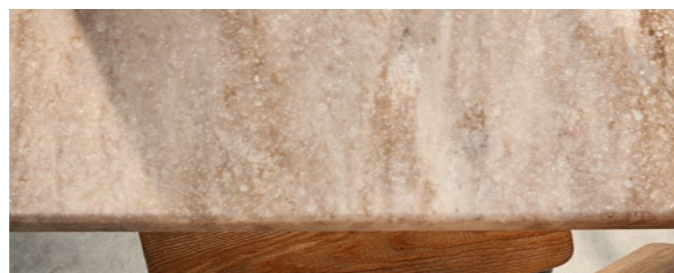

The Colour Collections

COMPLEX

WHITES Fresh and bright, these classic solid white and off-white colours add lightness to numerous spaces and styles.

PASTELS Softened solid colours present composed and calming alternatives for transitional design aesthetics.

REFINED Aesthetics with reserved details, minimalist elements and comfortable hues express elegant subtlety and finesse.

BOLD Cheerful and strong, intense colours make powerful design statements with an emphasis on joyful inspiration.

DEEP SOLID Rich and understated, these hues redefine neutral colours with their dark values and endless design opportunities.

DEEP PARTICLES Dark colours infused with particulates add visual interest, a sense of animation and a touch of mystery.

COMPLEX Grand, animated designs add complexity to aesthetics that engage the eye and add strong details to design applications.

CONCRETE Industrial-age inspirations, realised in robust neutral aesthetics, create timeless looks to transition between classic and modern designs.

AGGREGATE Colour coordinated with the Concrete aesthetics, random particles and movement add texture to industrial-inspired spaces and designs.

TERRAZZO Inspired by mid-century modern design, particles dispersed throughout the aesthetic enliven the look and enhance any design style.

ONYX The white, translucent background comes to life with swirling veins that create breathtaking organic beauty and vibrant energy.

LINEAR Parallel veins streak through the white background to sharply define and energise the surface from within.

NUWOOD Inspired by one of nature's most beautiful materials, this aesthetic celebrates wood's varied graining and rich colours.