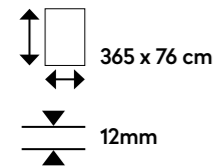

ARTISTA DUST

Dark grey, monochrome elements swirl within the dusky background creating an aesthetic that resonates with multiple design styles.

SHEET DIMENSIONS

PATTERN DETAIL VIEW - SCALE 1:1