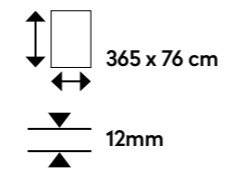

SPARKLING GRANITA

Translucent and sparkling particles create an effervescent effect in this fresh white surface to convey energy and visual depth.

SHEET DIMENSIONS

PATTERN DETAIL VIEW - SCALE 1:1