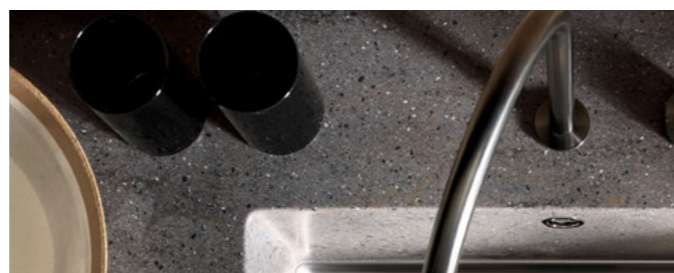

HERITAGE

WHITES Fresh and bright, these classic solid white and off-white colours add lightness to numerous spaces and styles.

PASTELS Softened solid colours present composed and calming alternatives for transitional design aesthetics.

REFINED Aesthetics with reserved details, minimalist elements and comfortable hues express elegant subtlety and finesse.

BOLD Cheerful and strong, intense colours make powerful design statements with an emphasis on joyful inspiration.

DEEP SOLID Rich and understated, these hues redefine neutral colours with their dark values and endless design opportunities.

DEEP PARTICLES Dark colours infused with particulates add visual interest, a sense of animation and a touch of mystery.

COMPLEX Grand, animated designs add complexity to aesthetics that engage the eye and add strong details to design applications.

CONCRETE Industrial-age inspirations, realised in robust neutral aesthetics, create timeless looks to transition between classic and modern designs.

AGGREGATE Colour coordinated with the Concrete aesthetics, random particles and movement add texture to industrial-inspired spaces and designs.

TERRAZZO Inspired by mid-century modern design, particles dispersed throughout the aesthetic enliven the look and enhance any design style.

ONYX The white, translucent background comes to life with swirling veins that create breathtaking organic beauty and vibrant energy.

LINEAR Parallel veins streak through the white background to sharply define and energise the surface from within.

NUWOOD Inspired by one of nature's most beautiful materials, this aesthetic celebrates wood's varied graining and rich colours.

PRIMA Opulent designs with flowing patterns and nature-inspired colours pay homage to classic veined aesthetics.

HERITAGE Rooted in the natural world, varied colours and patterns suggest ancient elements and the earth's riches.