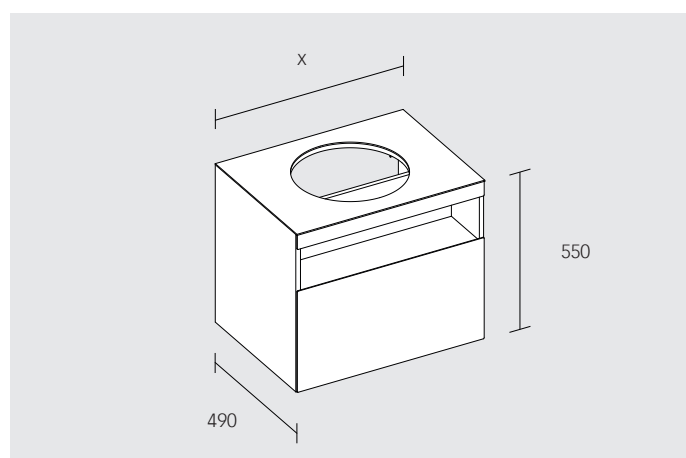

Vanity unit, with front drawer

Width x: 650 / 800 mm

- With soft-close functionality
- Incl. 1 1/4 x 32 odour trap made of plastic

Non-electric model

- 1 liner mat

Electric model:

- 1 liner mat
- With compartment lighting
- With socket, USB and USB-C charging station

Without electricity:

Without tap hole bore

650 mm: **328 53 XY 00 00**

800 mm: **328 63 XY 00 00**

With electricity:

Without tap hole bore

650 mm: **328 53 XY 01 00**

800 mm: **328 63 XY 01 00**

Tap hole left

650 mm: **328 54 XY 00 00**

800 mm: **328 64 XY 00 00**

Tap hole left

650 mm: **328 54 XY 01 00**

800 mm: **328 64 XY 01 00**

Tap hole right

650 mm: **328 55 XY 00 00**

800 mm: **328 65 XY 00 00**

Tap hole right

650 mm: **328 55 XY 01 00**

800 mm: **328 65 XY 01 00**

Surfaces: **18, 29, 30, 97**