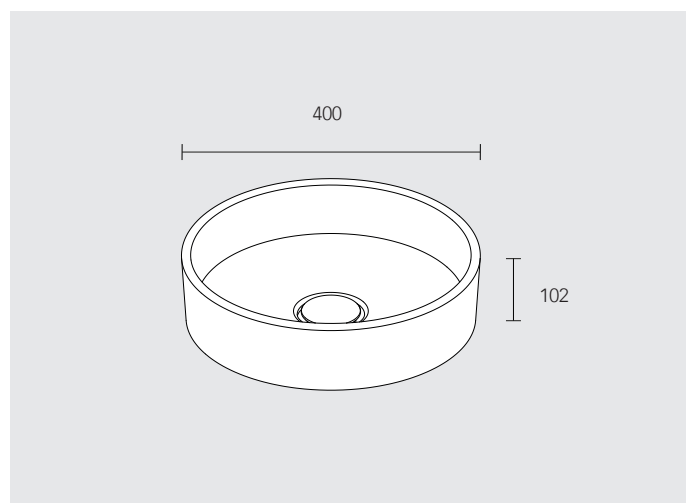

800 mm: **328 62 XY 00 00**

1000 mm: **328 72 XY 00 00**

1200 mm: **328 82 XY 00 00**

With electricity:

500 mm: **328 42 XY 01 00**

650 mm: **328 52 XY 01 00**

800 mm: **328 62 XY 01 00**

1000 mm: **328 72 XY 01 00**

1200 mm: **328 82 XY 01 00**

Surfaces: **18, 29, 30, 97**

CERAMIC WASHBASIN AND VANITY UNIT

**Ceramic washbasin, round**

- Without tap hole bore
- Suitable for wall fittings and single-lever basin mixers
- Without overflow
- Incl. G 1 1/4 basin waste and ceramic waste cover