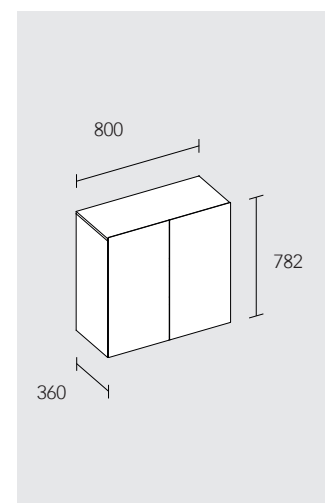

1200 mm: **328 82 XY 01 00**

Surfaces: **18, 29, 30, 97**

CERAMIC WASHBASIN AND VANITY UNIT

**Ceramic washbasin, round**

- Without tap hole bore
- Suitable for wall fittings and single-lever basin mixers
- Without overflow
- Incl. G 1 1/4 basin waste and ceramic waste cover

Surfaces: **18, 29, 30, 97**

**Side unit, 2-doors**

- With door stop damping
- 2 glass shelves

328 12 XY 00 00

Surfaces: **18, 29, 30, 97**

**Vanity unit, with front drawer**

Width x: 650 / 800 mm

- With soft-close functionality
- Incl. 1 1/4 x 32 odour trap made of plastic