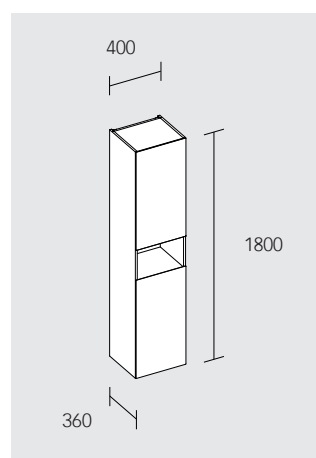

800 mm: **328 63 XY 00 00**

With electricity:

Without tap hole bore

650 mm: **328 53 XY 01 00**

800 mm: **328 63 XY 01 00**

Tap hole left

650 mm: **328 54 XY 00 00**

800 mm: **328 64 XY 00 00**

Tap hole left

650 mm: **328 54 XY 01 00**

800 mm: **328 64 XY 01 00**

Tap hole right

650 mm: **328 55 XY 00 00**

800 mm: **328 65 XY 00 00**

Tap hole right

650 mm: **328 55 XY 01 00**

800 mm: **328 65 XY 01 00**

Surfaces: **18, 29, 30, 97**

**Tall unit, 1-door**

- With door stop damping
- With middle storage shelf

Non-electric model:

- 2 glass shelves

Electric model:

- 2 glass shelves
- With compartment lighting

**Drawer interior-set**

Width x: 215 / 311 / 486 / 661 mm

- MDF, white

- For vanity units in widths 500, 560, 800, 1000 and 1200 mm

S 215 mm: **315 99 01 00 00**

M 311 mm: **315 99 02 00 00**

L 486 mm: **315 99 03 00 00**