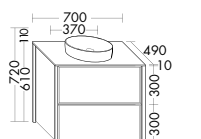

Mirror with light / Wall unit

Ceramic washbasins incl. vanity unit

Ceramic washbasins incl. vanity unit /

SGJX070

Tall units / Commode / Chest / Stool