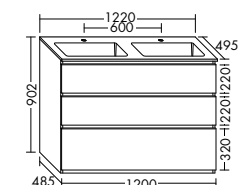

Mineral cast washbasin incl. vanity unit

SGIA122