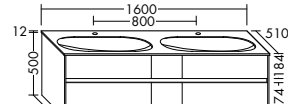

Glass washbasins incl. vanity unit

SGAW160

Mineral cast washbasins / *Ceramic washbasins

Vanity units