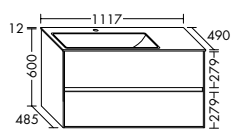

Mirror cabinets / *lighting of washbasin / Mirror with light

Ceramic washbasins incl. vanity unit

SGKB112