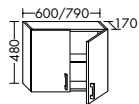

Wall units / Rack

OSJT060/079