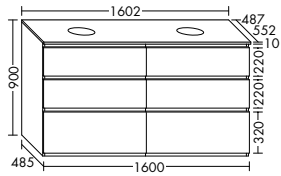

Vanity units incl. worktop for washbasins

SGII160

Tall units / Apothecary units

Sideboards / Base units

USIQ080/100/120