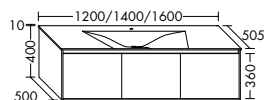

SGAD120/140/160