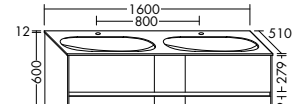

Glass washbasins incl. vanity unit

SGKL160

Mineral cast washbasins / *Ceramic washbasins

Vanity units