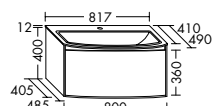

Ceramic washbasins incl. vanity unit

SGCB082