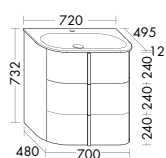

Mirror with light / Mirror cabinets / *lighting of washbasin

Mineral cast-washbasins incl. vanity unit

SFZQ072

Mineral cast-washbasins / *Ceramic-washbasin

Vanity units incl. worktop

SFZU071

SFZV071

SFZW071

SFZX101/121

SFZY101/121

SFZZ101/121