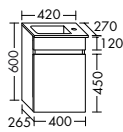

Guest bath

SGIE042

Melamine fronts

Acrylic fronts

Lacquered fronts