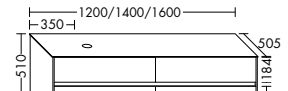

SGGF120/140/160