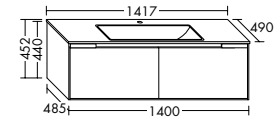

SFII141/SFIK141*