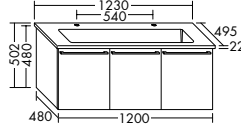

Mirror cabinets / *incl. lighting of washbasin / **incl. selection

Mirror with light / **incl. selection / Tall mirror

SIHO040
SIEF040**

SIEE060/080/100
SIEE120/160

Ceramic washbasins incl. vanity unit

SEZV123