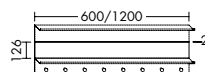

WABD060/120