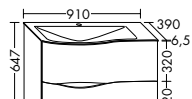

SFGZ091/SFHA091*