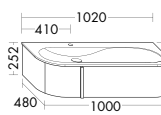

Mirror with light / Mirror cabinets / *lighting of washbasin

Mineral cast-washbasins incl. vanity unit

SFZR102

Mineral cast-washbasins / *Ceramic-washbasin

Vanity units incl. worktop

SFZU071

SFZV071

SFZW071

SFZX101/121

SFZY101/121

SFZZ101/121