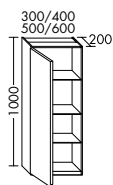

OSKB030/040/050/060