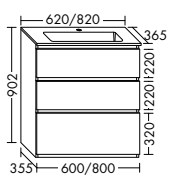

SGHQ062/082