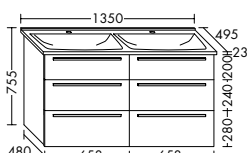

Mirror cabinets / *lighting of washbasin / Mirror with light

Essento 1.0 ceramic washbasins incl. vanity unit

Essento 2.0 ceramic washbasins incl. vanity unit

SETG135