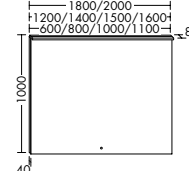

SIIZ060/080/100/110/120
SIIZ140/150/160/180/200