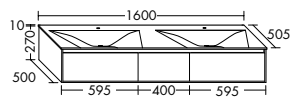

Ceramic washbasins incl. vanity unit

Mineral cast washbasin incl. vanity unit

SGAG160

Glass washbasins incl. vanity unit