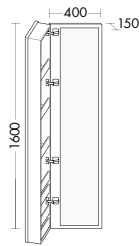

Tall units / Tall mirror / Mid-height unit

SPCB040

Thermoform fronts

Lacquered fronts

Handles