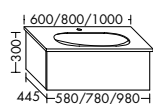

Vanity units for Grohe Essence washbasins

WWUJ05T/07T/09T