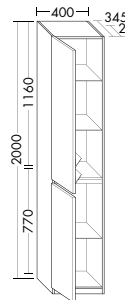

HSPL040
HSPM040