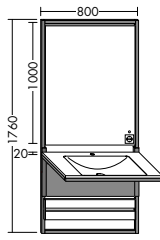

Wall module incl. mineral cast washbasin

SFPI080

Wall unit module / Partition / Tall mirror

SFPM080

SFPX080

SII0040

Vanity units / Base units

Wall units / Rack

Surfaces-mounted lights / Shelves

ACEG075

ACFC020

ACFD055/075

ACFE055/075