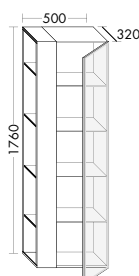

HSKF050
HSKG050*