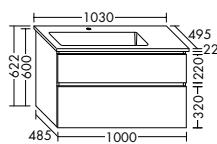

Mirror cabinets / *lighting of washbasin

Mirror with light / Tall mirror

SIIX060/080/100
SIIX120/140/160

SIJN075

SIEG040

Ceramic washbasins incl. vanity unit

SGHH103