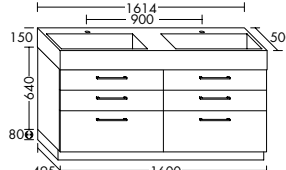

Mineral cast washbasin incl. vanity unit

SEVC161

Glass worktops with back side lacquered/ *Work top laquer in front colour