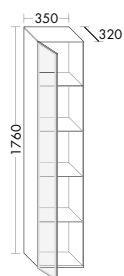

Tall units / Mid-height unit / *with light

HSKC035
HSKD035*