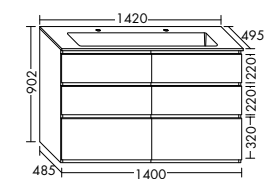

Mineral cast washbasin incl. vanity unit

SGIX142