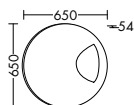

Mirror cabinets / *Mirror cabinets lighting of washbasin / Mirror with light

Mineral cast washbasin incl. vanity unit / *Glas-Washbasin incl. vanity unit

Tall units / Mid-height unit

Guest bath

LS 0651