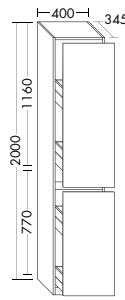

Vanity units incl. worktop for washbasins

Tall units / Apothecary units

HSPP040

Sideboards / Base units

USIQ080/100/120