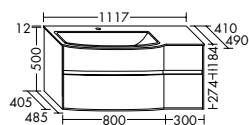

Mirror cabinets / *lighting of washbasin / Mirror with light

Ceramic washbasins incl. vanity unit

SGAA112