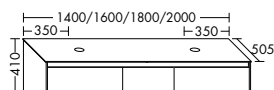

SGCA140/160/180/200