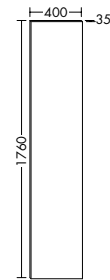

Wall module incl. mineral cast washbasin

Wall unit module / Partition / Tall mirror

SFPM080

SFPX080

SII0040

Vanity units / Base units

Wall units / Rack

Surfaces-mounted lights / Shelves

ACEG075

ACFC020

ACFD055/075

ACFE055/075