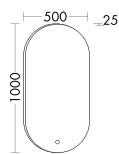

Mirror with light / Mirror cabinets / *lighting of washbasin

SUH050