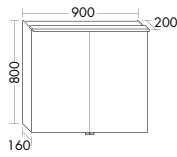

SFHC090
SFHD090*