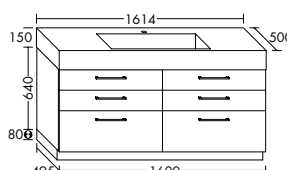

Mineral cast washbasin incl. vanity unit

SEUV161

Glass worktops with back side lacquered/ *Work top laquer in front colour