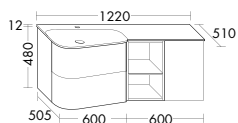

Mirror cabinets / *Mirror cabinets incl. lighting of washbasin / Mirror with light

Mineral cast-washbasins incl. vanity unit

SFUI122