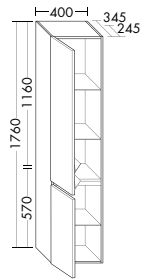

HSPE040
HSPF040