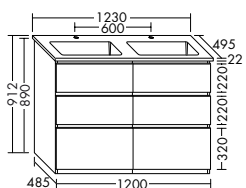

Mirror cabinets / *lighting of washbasin

Mirror with light / Tall mirror

SIIX060/080/100
SIIX120/140/160

SIJN075

SIEG040

Ceramic washbasins incl. vanity unit

SGHO123