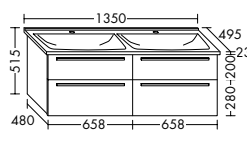

Mirror cabinets / *lighting of washbasin / Mirror with light

Essento 1.0 ceramic washbasins incl. vanity unit

Essento 2.0 ceramic washbasins incl. vanity unit

SEKP135