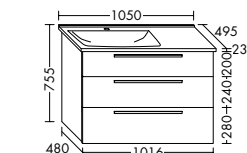

Mirror cabinets / *lighting of washbasin / Mirror with light

Essento 1.0 ceramic washbasins incl. vanity unit

Essento 2.0 ceramic washbasins incl. vanity unit

SETE105