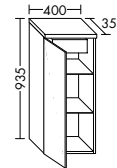

Mirror cabinets / *Mirror cabinets lighting of washbasin / Mirror with light

Mineral cast washbasin incl. vanity unit / *Glas-Washbasin incl. vanity unit

Tall units / Mid-height unit

MHS484E

Guest bath