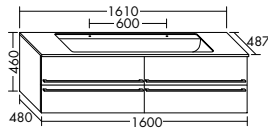

Mineral cast-washbasins incl. vanity unit

SELN161

Mineral cast washbasins sit on basin incl. vanity unit

Glass washbasin incl. vanity units