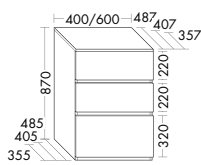

USIV040/060
USIW040/060
USIX040/060