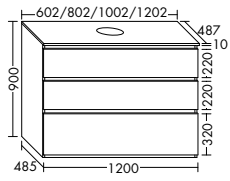

WWYJ060/080/100/120