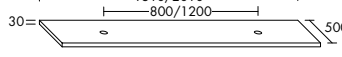

APCO160/200*