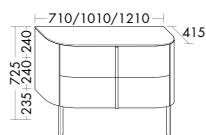

KOBW071/101/121

Base units / Sideboards / Accessories

SGCM071/101/121