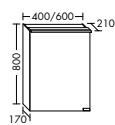

Mirror cabinets / *lighting of washbasin / Mirror with light

SPMPO40/060
SPNPO40/060*