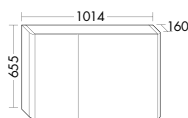

SPOV102
SPOW102*