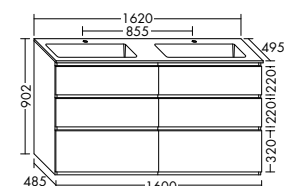

Mineral cast washbasin incl. vanity unit

SGIC162