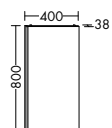

Guest bath

SIHO040