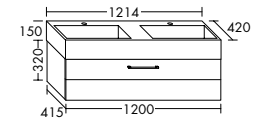

Mirror cabinets / *lighting of washbasin / **to be built into wall

Mirror with light / Mirror - drawer unit

SIAE050

SIGV080/120
SIGV160/200

Mineral cast washbasin incl. vanity unit

SFAG121