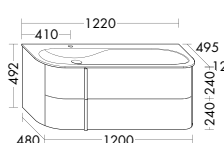

Mirror with light / Mirror cabinets / *lighting of washbasin

Mineral cast-washbasins incl. vanity unit

SFZS122

Mineral cast-washbasins / *Ceramic-washbasin

Vanity units incl. worktop

SFZU071

SFZV071

SFZW071

SFZX101/121

SFZY101/121

SFZZ101/121