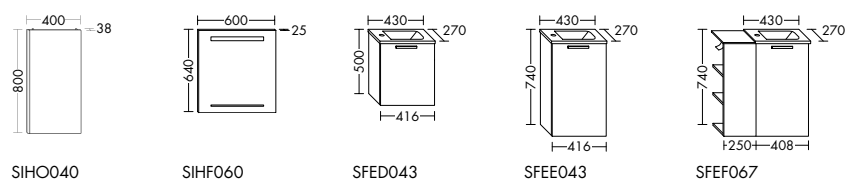

Tall units / Mid-height unit

Guest bath

Thermoform fronts / *Melamine fronts

Lacquered fronts / *Acrylic fronts / Handles