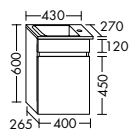

Ceramic washbasins incl. vanity unit

SGID043