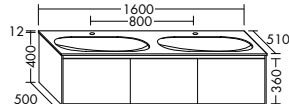

Glass washbasins incl. vanity unit

SGAV160

Mineral cast washbasins / *Ceramic washbasins

Vanity units