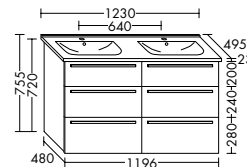

Mirror cabinets / *lighting of washbasin / Mirror with light

Essento 1.0 ceramic washbasins incl. vanity unit

SETG123

Essento 2.0 ceramic washbasins incl. vanity unit