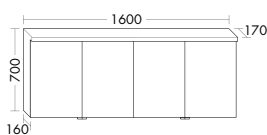

SPQK160
SPQL160*