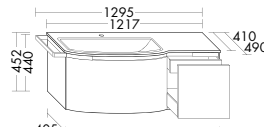

Mirror cabinets / *with selection:cold/warm white / Mirror with light

Ceramic washbasins incl. vanity unit / *incl. LED lighting of recessed grip

SFAE121