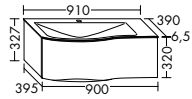

Mineral cast washbasin incl. vanity unit / *incl. LED lighting of recessed grip

SFFP091/SFHL091*