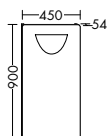

Guest bath

LS 0451