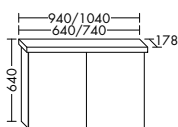

SEEX064/074/094/104
SEEY064/074/094/104*