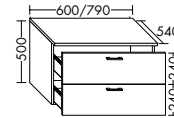

SFPP060/079