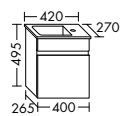

Glass washbasin incl. vanity units

SEUE042