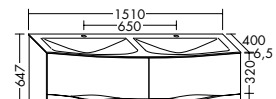

SFGZ151/SFHA151*