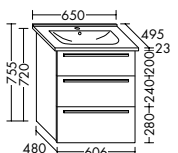

Mirror cabinets / *lighting of washbasin / Mirror with light

Essento 1.0 ceramic washbasins incl. vanity unit

SETE065

Essento 2.0 ceramic washbasins incl. vanity unit