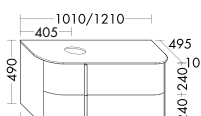

SFZY101/121