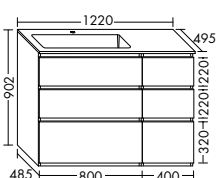

Mineral cast washbasin incl. vanity unit

SGIK122