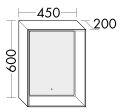

Guest bath / Basket

SIJQ045