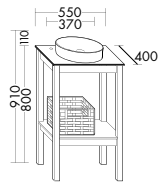

Guest bath / Basket

SIJQ045

SGKA055

ACIA025

Reel wood veneer

Recessed grip