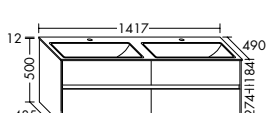

Ceramic washbasins incl. vanity unit

SGAC142

Mineral cast washbasin incl. vanity unit

Glass washbasins incl. vanity unit