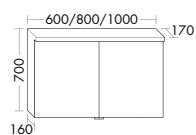

Mirror cabinets / *lighting of washbasin

SPQK060/080/100
SPQL060/080/100*