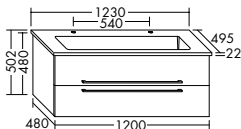

Mirror cabinets / *incl. lighting of washbasin / **incl. selection

Mirror with light / **incl. selection / Tall mirror

SIHO040
SIEF040**

SIEE060/080/100
SIEE120/160

Ceramic washbasins incl. vanity unit

SEZZ123