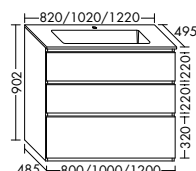

SGHU082/102/122