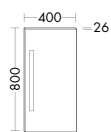

Guest bath

SIEG040