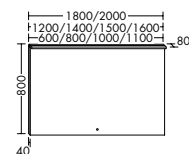

SIIY060/080/100/110/120
SIIY140/150/160/180/200