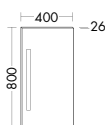

Mirror cabinets / *lighting of washbasin

Mirror with light / Tall mirror

SIIX060/080/100
SIIX120/140/160

SIJN075

SIEG040

Ceramic washbasins incl. vanity unit