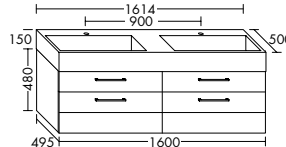

Mineral cast washbasin incl. vanity unit

SEVB161

Glass worktops with back side lacquered/ *Work top laquer in front colour