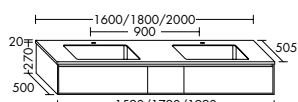

SGAM160/180/200