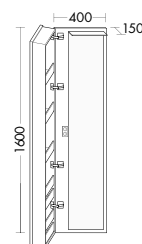

Mirror cabinets / *lighting of washbasin

Mirror with light / Tall mirror

SIIX060/080/100
SIIX120/140/160

SIJN075

SIEG040

SPQM040

Ceramic washbasins incl. vanity unit