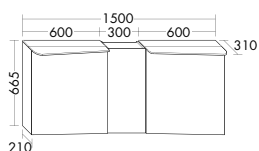

SFTZ150
SFUF150*