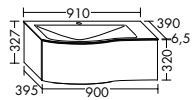

Mineral cast washbasin incl. vanity unit with Tip on-technique

SFFP09T