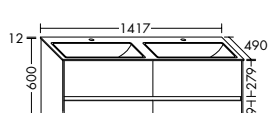

Ceramic washbasins incl. vanity unit

SGKC142

Mineral cast washbasin incl. vanity unit

Glass washbasins incl. vanity unit