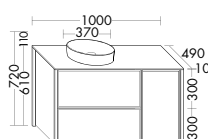

Mirror with light / Wall unit

Ceramic washbasins incl. vanity unit

Ceramic washbasins incl. vanity unit /

SGJX100

Tall units / Commode / Chest / Stool