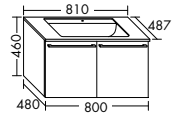

Mineral cast-washbasins incl. vanity unit

SEDR081

Mineral cast washbasins sit on basin incl. vanity unit

Glass washbasin incl. vanity units