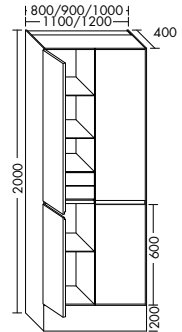

SGJC080/090/100/110/120