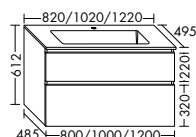

SGHT082/102/122