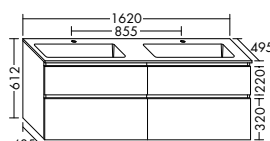

Mineral cast washbasin incl. vanity unit

SGIB162