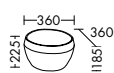

Mineral cast-washbasins / *Ceramic-washbasin

MWFL036
MWFM036