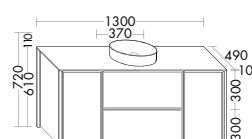

Mirror with light / Wall unit

Ceramic washbasins incl. vanity unit

Ceramic washbasins incl. vanity unit /

SGJX130

Tall units / Commode / Chest / Stool