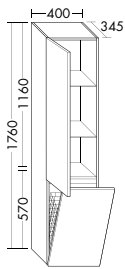

Vanity units incl. worktop for washbasins

Tall units / Apothecary units

HSPG040

Sideboards / Base units

USIQ080/100/120