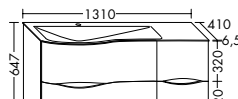

SFGZ131/SFHA131*