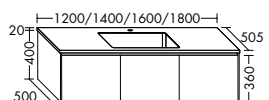

SGAK120/140/160/180