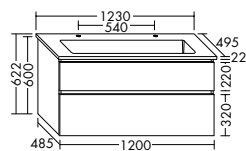

Mirror cabinets / *lighting of washbasin

Mirror with light / Tall mirror

SIIX060/080/100
SIIX120/140/160

SIJN075

SIEG040

Ceramic washbasins incl. vanity unit

SGHJ123