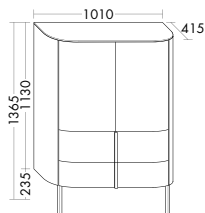

Tall units / Mid-height unit / *with LED-light

SGCL101

Base units / Sideboards / Accessories

ACFP030

Guest bath

Thermoform fronts

Handles