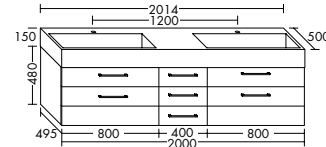

Mineral cast washbasin incl. vanity unit

SEVB201

Glass worktops with back side lacquered/ *Work top laquer in front colour