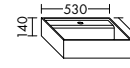

Glass washbasins incl. vanity unit

Mineral cast washbasins / *Ceramic washbasins

SFBE053*

Vanity units