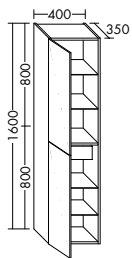

Mirror cabinets / *Mirror cabinets lighting of washbasin / Mirror with light

Mineral cast washbasin incl. vanity unit / *Glas-Washbasin incl. vanity unit

Tall units / Mid-height unit

HS 482E

Guest bath