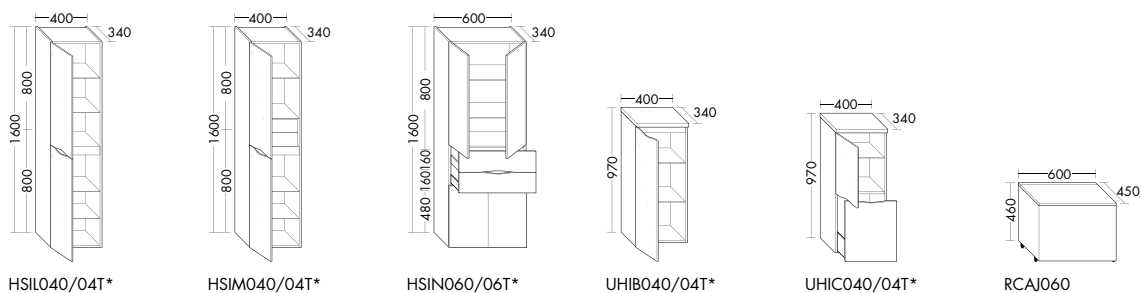

Tall units / Mid-height unit / *with Tip on-technique / Trolley