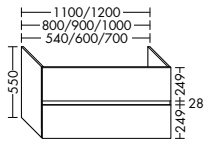

Flexible vanity unit for ceramic washbasin

WWKW054/060/070/080
WWKW090/100/110/120