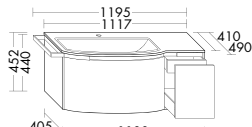

Mirror cabinets / *with selection:cold/warm white / Mirror with light

Ceramic washbasins incl. vanity unit / *incl. LED lighting of recessed grip

SFAE111