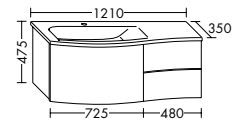

Mirror cabinets / *Mirror cabinets lighting of washbasin / Mirror with light

Mineral cast washbasin incl. vanity unit / *Glas-Washbasin incl. vanity unit

WTU121E

Tall units / Mid-height unit

Guest bath