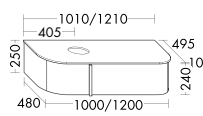

SFZX101/121