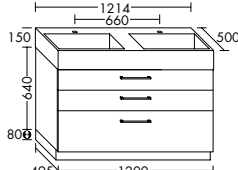

Mineral cast washbasin incl. vanity unit

SEVC121

Glass worktops with back side lacquered/ *Work top laquer in front colour