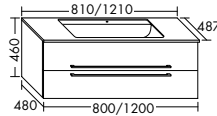

SEJF081/SED121