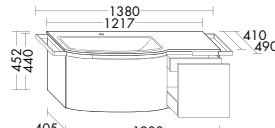

Mirror cabinets / *with selection:cold/warm white / Mirror with light

Ceramic washbasins incl. vanity unit / *incl. LED lighting of recessed grip

SFAD121