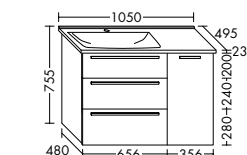

Mirror cabinets / *lighting of washbasin / Mirror with light

Essento 1.0 ceramic washbasins incl. vanity unit

Essento 2.0 ceramic washbasins incl. vanity unit

SESK105