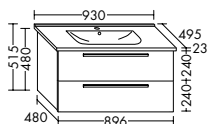

Mirror cabinets / *lighting of washbasin / Mirror with light

Essento 1.0 ceramic washbasins incl. vanity unit

SEKO093

Essento 2.0 ceramic washbasins incl. vanity unit