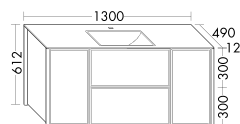

Mirror with light / Wall unit

Ceramic washbasins incl. vanity unit

SGJT130

Ceramic washbasins incl. vanity unit /

Tall units / Commode / Chest / Stool