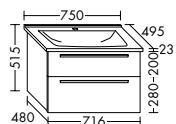

Essento 2.0 ceramic washbasins incl. vanity unit

SEKO075