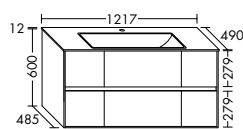

Mirror cabinets / *lighting of washbasin / Mirror with light

Ceramic washbasins incl. vanity unit

SGKB122