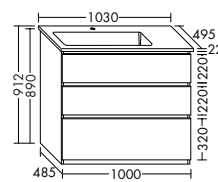

Mirror cabinets / *lighting of washbasin

Mirror with light / Tall mirror

SIIX060/080/100
SIIX120/140/160

SIJN075

SIEG040

Ceramic washbasins incl. vanity unit

SGHI103