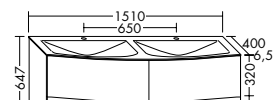

Mirror cabinets / *Mirror cabinets lighting of washbasin / Mirror with light

Mineral cast washbasin incl. vanity unit / *incl. LED lighting of recessed grip

SFGZ091/SFHA091*

SFGZ121/SFHA121*

SFGZ131/SFHA131*

SFGZ151/SFHA151*

Mineral cast washbasin incl. vanity unit with Tip on-technique

SFGZ09T

SFGZ12T

SFGZ13T

SFGZ15T