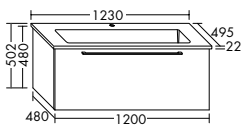

Mirror cabinets / *incl. lighting of washbasin / **incl. selection

Mirror with light / **incl. selection / Tall mirror

SIHO040
SIEF040**

SIEE060/080/100
SIEE120/160

Ceramic washbasins incl. vanity unit

SEZW123