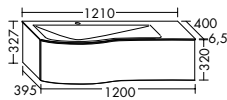

Mirror cabinets / *Mirror cabinets lighting of washbasin / Mirror with light

Mineral cast washbasin incl. vanity unit / *incl. LED lighting of recessed grip

SFGZ091/SFHA091*

SFGZ121/SFHA121*

SFGZ131/SFHA131*

SFGZ151/SFHA151*

Mineral cast washbasin incl. vanity unit with Tip on-technique

SFFP12T

SFGZ09T

SFGZ12T

SFGZ13T

SFGZ15T