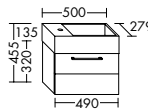

Tall mirror / Mid-height unit / Base units / Sideboards / Wall shelf

WA4065/8065/1265/1665

Guest bath

SECB050C

SECB027C

Lacquered fronts / Reel wood veneer / Handles