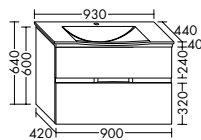

Mirror cabinets / *Mirror cabinets lighting of washbasin / Mirror with light

Mineral cast washbasin incl. vanity unit

SETH093

Tall units / Mid-height unit / *with light

Guest bath