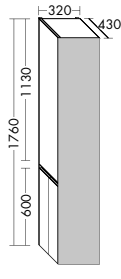

Tall units / Mid-height unit

HSHA058

Wall shelf

Lacquered fronts

Reel wood veneer