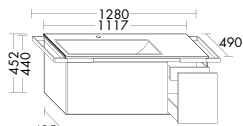

SFAC111/SFAN111*