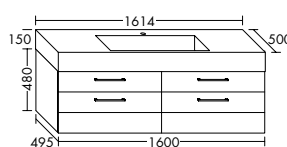

Mineral cast washbasin incl. vanity unit

SEUU161

Glass worktops with back side lacquered/ *Work top laquer in front colour