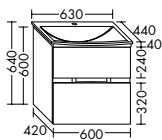

Mirror cabinets / *Mirror cabinets lighting of washbasin / Mirror with light

Mineral cast washbasin incl. vanity unit

SETH063

Tall units / Mid-height unit / *with light

Guest bath