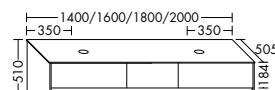

SGBO140/160/180/200