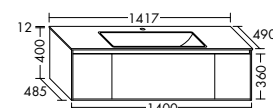

Mirror cabinets / *lighting of washbasin / Mirror with light

Ceramic washbasins incl. vanity unit

SGCC142