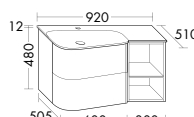

Mirror cabinets / *Mirror cabinets incl. lighting of washbasin / Mirror with light

Mineral cast-washbasins incl. vanity unit

SFUV092