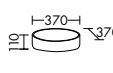

Mirror with light / Mirror cabinets / *lighting of washbasin

Mineral cast-washbasins incl. vanity unit

Mineral cast-washbasins / *Ceramic-washbasin

SFQA037*

Vanity units incl. worktop

SFZU071

SFZV071

SFZW071

SFZX101/121

SFZY101/121

SFZZ101/121