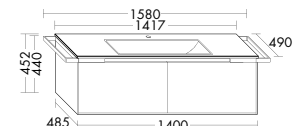

SFAC141/SFAN141*