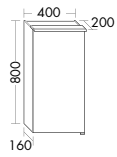

Mirror cabinets / *Mirror cabinets lighting of washbasin / Mirror with light

SFHC040
SFHD040*