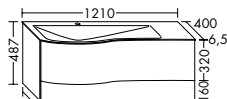

Mirror cabinets / *Mirror cabinets lighting of washbasin / Mirror with light

Mineral cast washbasin incl. vanity unit / *incl. LED lighting of recessed grip

SFGZ091/SFHA091*

SFGZ121/SFHA121*

SFGZ131/SFHA131*

SFGZ151/SFHA151*

Mineral cast washbasin incl. vanity unit with Tip on-technique

SFFQ12T

SFGZ09T

SFGZ12T

SFGZ13T

SFGZ15T