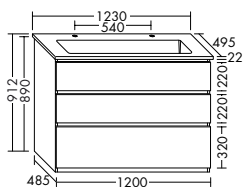

Mirror cabinets / *lighting of washbasin

Mirror with light / Tall mirror

SIIX060/080/100
SIIX120/140/160

SIJN075

SIEG040

Ceramic washbasins incl. vanity unit

SGHK123