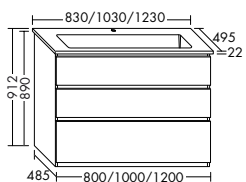

SGHG083/103/123