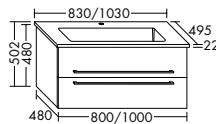

SEZY083/103