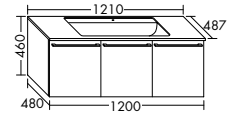

Mineral cast-washbasins incl. vanity unit

SEDR121

Mineral cast washbasins sit on basin incl. vanity unit

Glass washbasin incl. vanity units