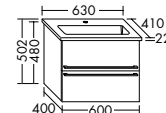

Mirror cabinets / *incl. lighting of washbasin / **incl. selection

Mirror with light / **incl. selection / Tall mirror

SIHO040
SIEF040**

SIEE060/080/100
SIEE120/160

Ceramic washbasins incl. vanity unit

SEZY063