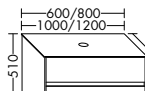

SGBH060/080/100/120