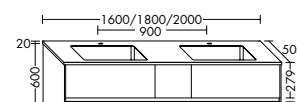

SGKF160/180/200