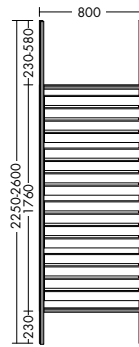

Wall module incl. mineral cast washbasin

Wall unit module / Partition / Tall mirror

SFPM080

SFPX080

SFPN080

SII0040

Vanity units / Base units

Wall units / Rack

Surfaces-mounted lights / Shelves

ACEG075

ACFC020

ACFD055/075

ACFE055/075