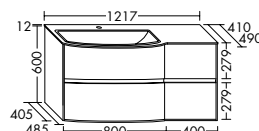

Mirror cabinets / *lighting of washbasin / Mirror with light

Ceramic washbasins incl. vanity unit

SGKD122