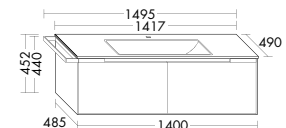

SFAF141/SFAM141*