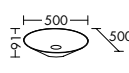

Mirror with light / Mirror cabinets / *lighting of washbasin

Mineral cast-washbasins incl. vanity unit

Mineral cast-washbasins / *Ceramic-washbasin

MWGU050

Vanity units incl. worktop

SFZU071

SFZV071

SFZW071

SFZX101/121

SFZY101/121

SFZZ101/121