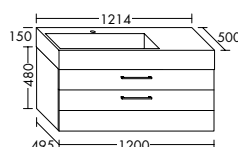

Mineral cast washbasin incl. vanity unit

SEUX121

Glass worktops with back side lacquered/ *Work top laquer in front colour