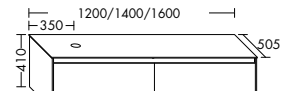

SGKP120/140/160