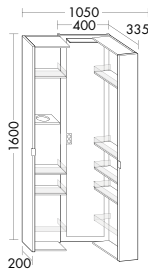

Tall mirror / Mid-height unit / Base units / Sideboards / Wall shelf

HSGS040

WA4065/8065/1265/1665

Guest bath

SECB050C

SECB027C

Lacquered fronts / Reel wood veneer / Handles