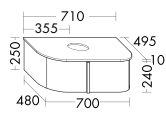

Vanity units incl. worktop

SFZU071