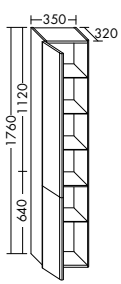

Tall units / *with LED-light / Mid-height unit / *with LED-light

HSIE035