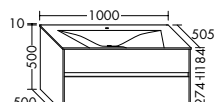

Ceramic washbasins incl. vanity unit

Mineral cast washbasin incl. vanity unit

SGAE100

Glass washbasins incl. vanity unit