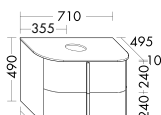

Mirror with light / Mirror cabinets / *lighting of washbasin

Mineral cast-washbasins incl. vanity unit

Mineral cast-washbasins / *Ceramic-washbasin

Vanity units incl. worktop

SFZU071

SFZV071

SFZW071

SFZX101/121

SFZY101/121

SFZZ101/121