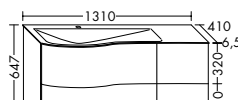

Mirror cabinets / *Mirror cabinets lighting of washbasin / Mirror with light

Mineral cast washbasin incl. vanity unit / *incl. LED lighting of recessed grip

SFGZ091/SFHA091*

SFGZ121/SFHA121*

SFGZ131/SFHA131*

SFGZ151/SFHA151*

Mineral cast washbasin incl. vanity unit with Tip on-technique

SFGZ09T

SFGZ12T

SFGZ13T

SFGZ15T