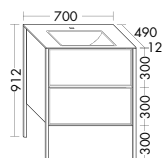

Mirror with light / Wall unit

Ceramic washbasins incl. vanity unit

SGJV070

Ceramic washbasins incl. vanity unit /

Tall units / Commode / Chest / Stool