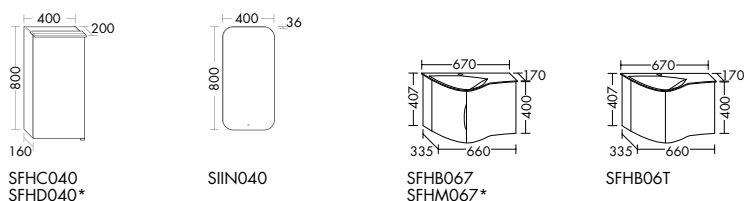

Tall units / Mid-height unit / *with Tip on-technique / Trolley

Guest bath

Thermoform fronts

Lacquered fronts

Colours for recessed grip