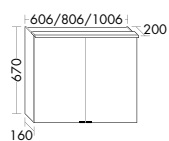

Mirror cabinets / *Mirror cabinets lighting of washbasin / Mirror with light

SPIY060/080/100
SPIZ060/080/100*