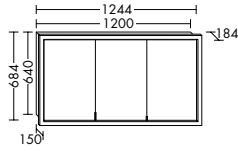

SPHV120
SPFT120**