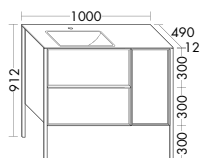

Mirror with light / Wall unit

Ceramic washbasins incl. vanity unit

SGJV100

Ceramic washbasins incl. vanity unit /

Tall units / Commode / Chest / Stool