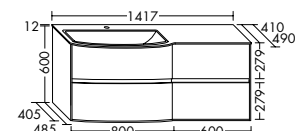

Mirror cabinets / *lighting of washbasin / Mirror with light

Ceramic washbasins incl. vanity unit

SGKD142