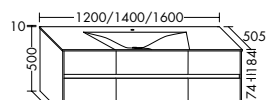

SGAE120/140/160