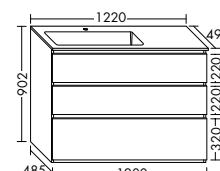

Mineral cast washbasin incl. vanity unit

SGHY122