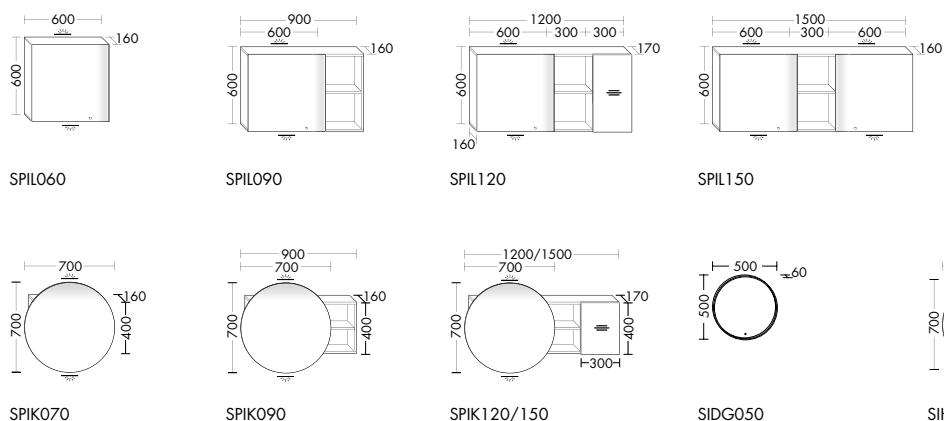

Mirror cabinets / Mirror with light