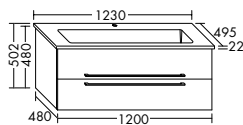

Mirror cabinets / *incl. lighting of washbasin / **incl. selection

Mirror with light / **incl. selection / Tall mirror

SIHO040
SIEF040**

SIEE060/080/100
SIEE120/160

Ceramic washbasins incl. vanity unit

SEZY123