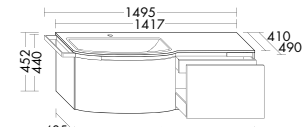

Mirror cabinets / *with selection:cold/warm white / Mirror with light

Ceramic washbasins incl. vanity unit / *incl. LED lighting of recessed grip

SFAE141