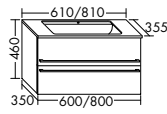

SEMU061/081