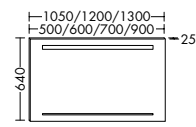

SIHF050/060/070/090
SIHF105/120/130