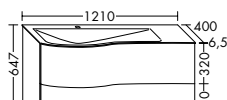

Mirror cabinets / *Mirror cabinets lighting of washbasin / Mirror with light

Mineral cast washbasin incl. vanity unit / *incl. LED lighting of recessed grip

SFGZ091/SFHA091*

SFGZ121/SFHA121*

SFGZ131/SFHA131*

SFGZ151/SFHA151*

Mineral cast washbasin incl. vanity unit with Tip on-technique

SFGZ09T

SFGZ12T

SFGZ13T

SFGZ15T