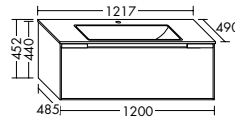

SFII121/SFIK121*