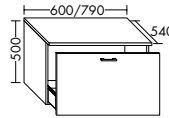

SFPO060/079