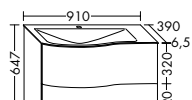

Mirror cabinets / *Mirror cabinets lighting of washbasin / Mirror with light

Mineral cast washbasin incl. vanity unit / *incl. LED lighting of recessed grip

SFGZ091/SFHA091*

SFGZ121/SFHA121*

SFGZ131/SFHA131*

SFGZ151/SFHA151*

Mineral cast washbasin incl. vanity unit with Tip on-technique

SFGZ09T

SFGZ12T

SFGZ13T

SFGZ15T