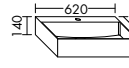

Glass washbasins incl. vanity unit

Mineral cast washbasins / *Ceramic washbasins

MWEM062

Vanity units