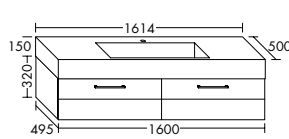

Mirror cabinets / *lighting of washbasin / **to be built into wall

Mirror with light / Mirror - drawer unit

SIAE050

SIGV080/120
SIGV160/200

Mineral cast washbasin incl. vanity unit

SEUT161