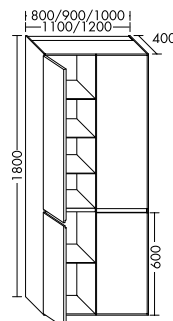

SGJD080/090/100/110/120