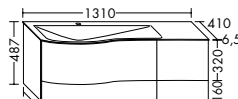

Mirror cabinets / *Mirror cabinets lighting of washbasin / Mirror with light

Mineral cast washbasin incl. vanity unit / *incl. LED lighting of recessed grip

SFGZ091/SFHA091*

SFGZ121/SFHA121*

SFGZ131/SFHA131*

SFGZ151/SFHA151*

Mineral cast washbasin incl. vanity unit with Tip on-technique

SFFQ13T

SFGZ09T

SFGZ12T

SFGZ13T

SFGZ15T