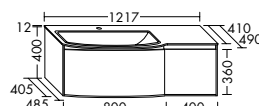

Mirror cabinets / *lighting of washbasin / Mirror with light

Ceramic washbasins incl. vanity unit

SGCB122