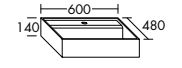

Glass washbasins incl. vanity unit

Mineral cast washbasins / *Ceramic washbasins

SFBF060*

Vanity units