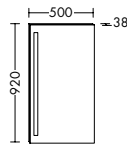

Guest bath

SIAE050