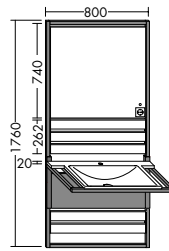

Wall module incl. mineral cast washbasin

SFPK080

Wall unit module / Partition / Tall mirror

SFPM080

SFPX080

SII0040

Vanity units / Base units

Wall units / Rack

Surfaces-mounted lights / Shelves

ACEG075

ACFC020

ACFD055/075

ACFE055/075