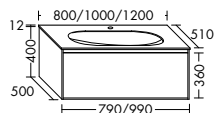

Glass washbasins incl. vanity unit

SGAP080/100