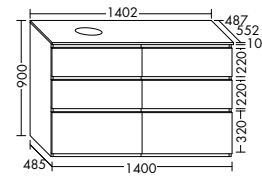

Vanity units incl. worktop for washbasins

SGIG140

Tall units / Apothecary units

Sideboards / Base units

USIQ080/100/120