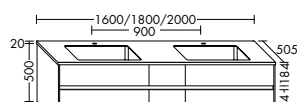

SGAO160/180/200