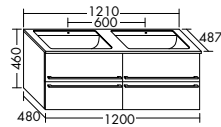

Mineral cast-washbasins incl. vanity unit

SEMV121

Mineral cast washbasins sit on basin incl. vanity unit

Glass washbasin incl. vanity units