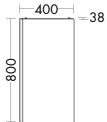

Mirror with light / **incl. selection / Tall mirror

SIHO040
SIEF040**