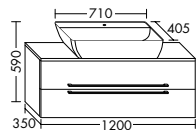

### Mineral cast washbasins sit on basin incl. vanity unit

SEEK051

SEIW051

SEDW085

SEIX071

SEDW120