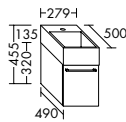

Mirror cabinets / *lighting of washbasin / **to be built into wall

Mirror with light / Mirror - drawer unit

SIAE050

SIGV080/120
SIGV160/200

Mineral cast washbasin incl. vanity unit