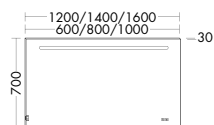

Mirror with light / Tall mirror

SIIX060/080/100
SIIX120/140/160