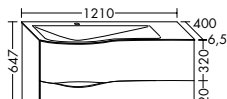

SFGZ121/SFHA121*