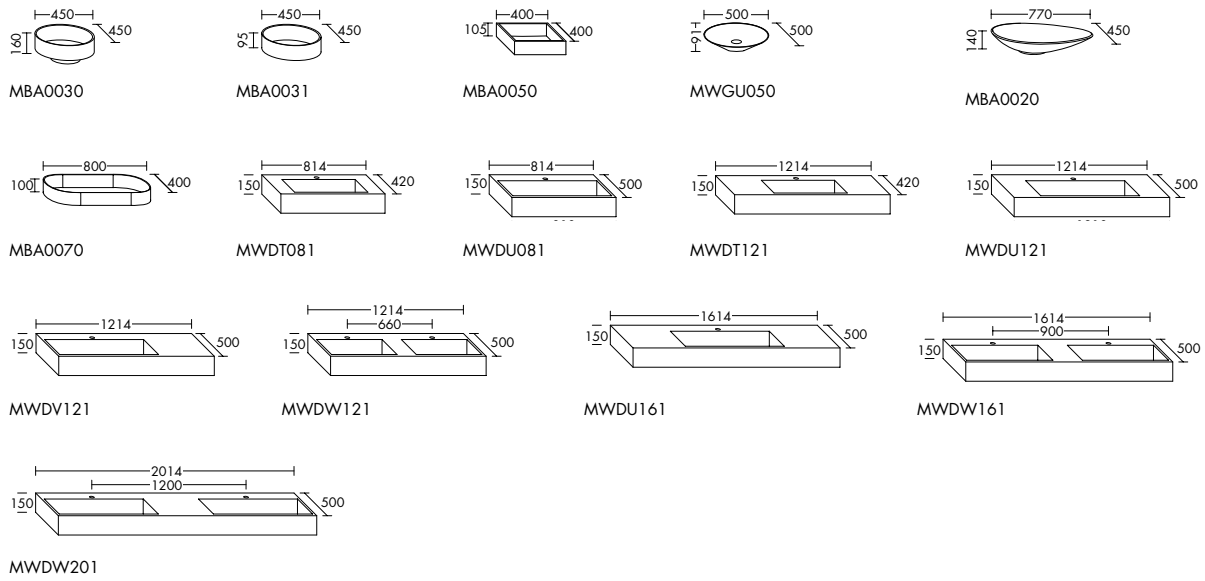

Mineral cast washbasin for worktops