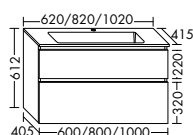

SGHR062/082/102