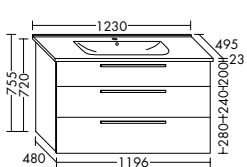

Mirror cabinets / *lighting of washbasin / Mirror with light

Essento 1.0 ceramic washbasins incl. vanity unit

SETE123

Essento 2.0 ceramic washbasins incl. vanity unit