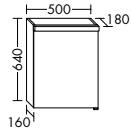

SPLA050
SPLB050*