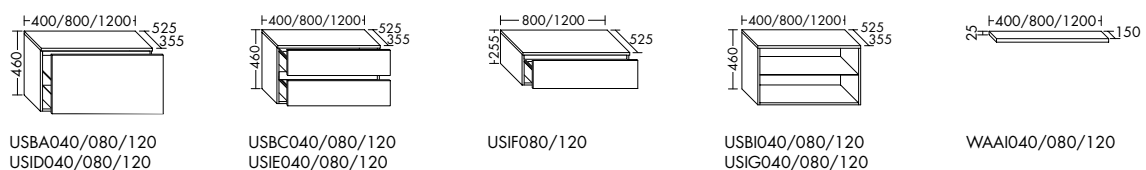

Base units / Sideboards / Open shelves / Wall rack