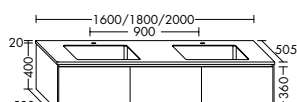

SGAN160/180/200