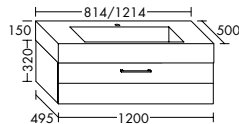

SECB027C

SEUT081/121