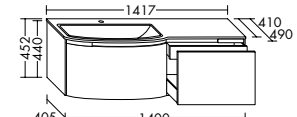

Mirror cabinets / *with selection:cold/warm white / Mirror with light

Ceramic washbasins incl. vanity unit / *incl. LED lighting of recessed grip

SFIH141