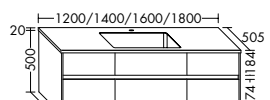

SGAL120/140/160/180