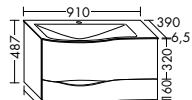

SFFQ091/SFGY091*