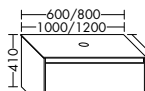

SGBW060/080/100/120