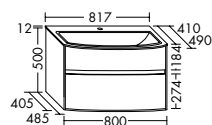

Mirror cabinets / *lighting of washbasin / Mirror with light

Ceramic washbasins incl. vanity unit

SGAA082