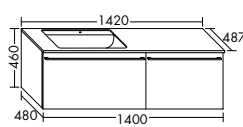

Mineral cast-washbasins incl. vanity unit

SFKS141

Mineral cast washbasins sit on basin incl. vanity unit

Glass washbasin incl. vanity units