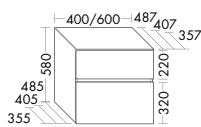

USIS040/060
USIT040/060
USIU040/060