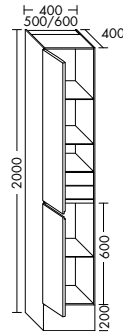

HSMC040/050/060