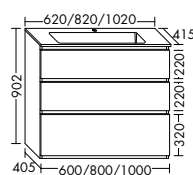

SGHS062/082/102