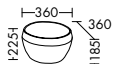

Mineral cast washbasins / *Ceramic washbasins

MWFL/MWFM036