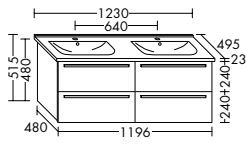

Mirror cabinets / *lighting of washbasin / Mirror with light

Essento 1.0 ceramic washbasins incl. vanity unit

SEKP123

Essento 2.0 ceramic washbasins incl. vanity unit