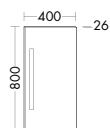

Mirror cabinets / *Mirror cabinets lighting of washbasin / Mirror with light

Mineral cast washbasin incl. vanity unit / *with light

Tall units / Mid-height unit / *with light

Guest bath

SIEG040