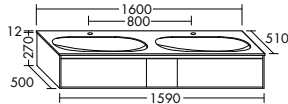

Glass washbasins incl. vanity unit

SGAU160

Mineral cast washbasins / *Ceramic washbasins

Vanity units