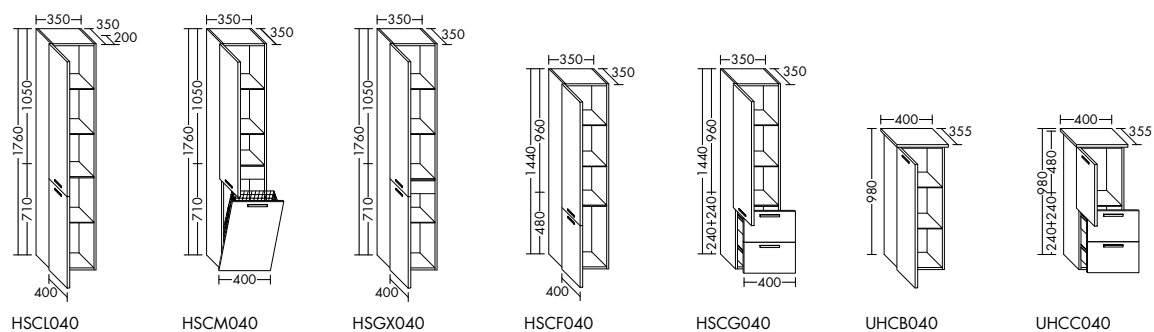

Tall units / Mid-height unit