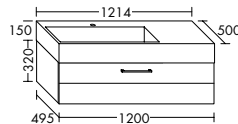

Mirror cabinets / *lighting of washbasin / **to be built into wall

Mirror with light / Mirror - drawer unit

SIAE050

SIGV080/120
SIGV160/200

Mineral cast washbasin incl. vanity unit

SEUW121