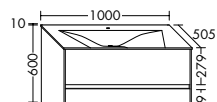

Ceramic washbasins incl. vanity unit

Mineral cast washbasin incl. vanity unit

SGKG100

Glass washbasins incl. vanity unit