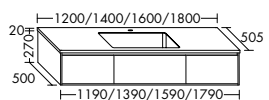

Mineral cast washbasin incl. vanity unit

SGAI120/140/160/180