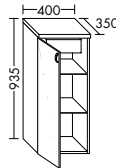

Mirror cabinets / *Mirror cabinets lighting of washbasin / Mirror with light

Mineral cast washbasin incl. vanity unit / *Glas-Washbasin incl. vanity unit

Tall units / Mid-height unit

MHS4084

Guest bath