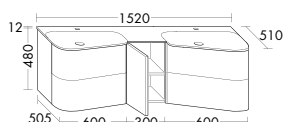

Mirror cabinets / *Mirror cabinets incl. lighting of washbasin / Mirror with light

Mineral cast-washbasins incl. vanity unit

SFUL152