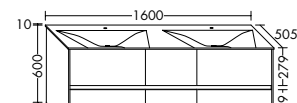

Ceramic washbasins incl. vanity unit

Mineral cast washbasin incl. vanity unit

SGK1160

Glass washbasins incl. vanity unit