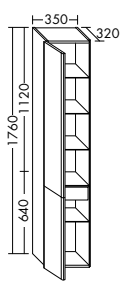

Tall units / *with LED-light / Mid-height unit / *with LED-light

HSIF035

Guest bath

Thermoform fronts

Dual colour of backwall and curved front/ Handles