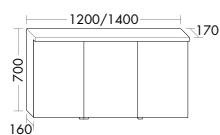

SPQK120/140
SPQL120/140*