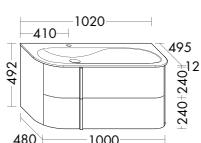

Mirror with light / Mirror cabinets / *lighting of washbasin

Mineral cast-washbasins incl. vanity unit

SFZS102

Mineral cast-washbasins / *Ceramic-washbasin

Vanity units incl. worktop

SFZU071

SFZV071

SFZW071

SFZX101/121

SFZY101/121

SFZZ101/121