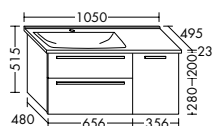

Mirror cabinets / *lighting of washbasin / Mirror with light

Essento 1.0 ceramic washbasins incl. vanity unit

Essento 2.0 ceramic washbasins incl. vanity unit

SESM105