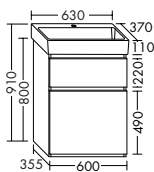

Mirror cabinets / *lighting of washbasin

Mirror with light / Tall mirror

SIIX060/080/100
SIIX120/140/160

SIJN075

SIEG040

Ceramic washbasins incl. vanity unit

SGHC063