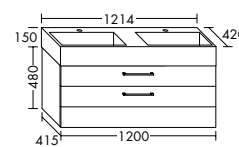

Mineral cast washbasin incl. vanity unit

SFAH121

Glass worktops with back side lacquered/ *Work top laquer in front colour