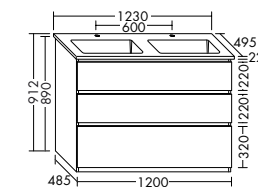

Mirror cabinets / *lighting of washbasin

Mirror with light / Tall mirror

SIIX060/080/100
SIIX120/140/160

SIJN075

SIEG040

Ceramic washbasins incl. vanity unit

SGHM123