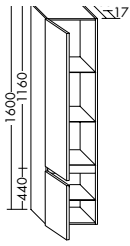

Tall units / Tall mirror / Mid-height unit

HSBK040