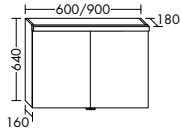

SPLA060/090
SPLB060/090*