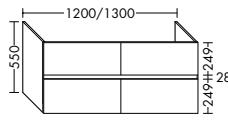

WWKX120/130