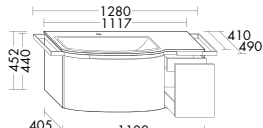

Mirror cabinets / *with selection:cold/warm white / Mirror with light

Ceramic washbasins incl. vanity unit / *incl. LED lighting of recessed grip

SFAD111