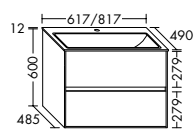

SGKB062/082