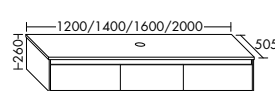

SGBM120/140/160/180