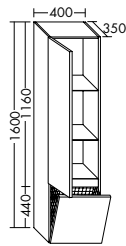

Tall units / Tall mirror / Mid-height unit

HSLB040

Thermoform fronts

Lacquered fronts

Handles