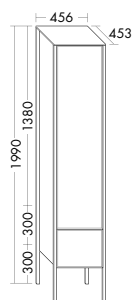

Tall units / Commode / Chest / Stool

HSPA040