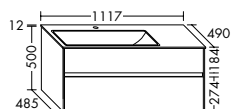

Mirror cabinets / *lighting of washbasin / Mirror with light

Ceramic washbasins incl. vanity unit

SGAB112