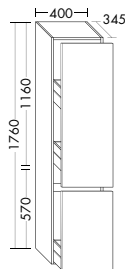

Vanity units incl. worktop for washbasins

Tall units / Apothecary units

HSPQ040

Sideboards / Base units

USIQ080/100/120