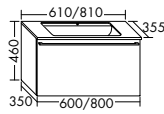

SEDN061/081