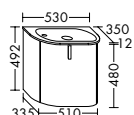

Mineral cast-washbasins incl. vanity unit

SGCG053