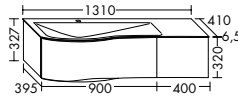

SFFP131/SFHL131*