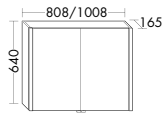

SPFV080/100
SPFW080/100*
SPFX080/100**