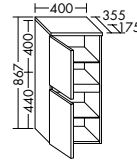

Tall units / Tall mirror / Mid-height unit

UHBH040

Thermoform fronts

Lacquered fronts

Handles