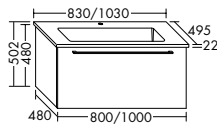

SEZW083/103