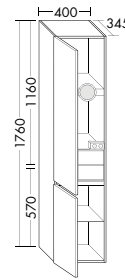

Vanity units incl. worktop for washbasins

Tall units / Apothecary units

HSPH040

Sideboards / Base units

USIQ080/100/120