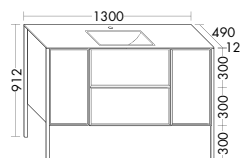

Mirror with light / Wall unit

Ceramic washbasins incl. vanity unit

SGJV130

Ceramic washbasins incl. vanity unit /

Tall units / Commode / Chest / Stool