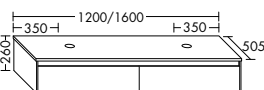

SGBP120/160