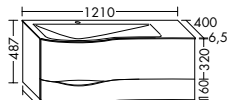

SFFQ121/SFGY121*