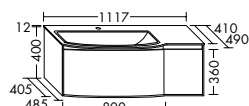

Mirror cabinets / *lighting of washbasin / Mirror with light

Ceramic washbasins incl. vanity unit

SGCB112