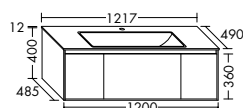

Mirror cabinets / *lighting of washbasin / Mirror with light

Ceramic washbasins incl. vanity unit

SGCC122