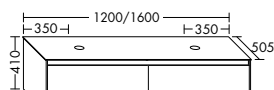

SGBZ120/160