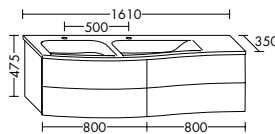

Mirror cabinets / *Mirror cabinets lighting of washbasin / Mirror with light

Mineral cast washbasin incl. vanity unit / *Glas-Washbasin incl. vanity unit

WTU161D

Tall units / Mid-height unit

Guest bath