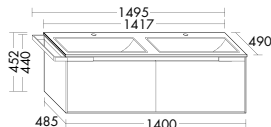

SFEP141/SFEQ141*