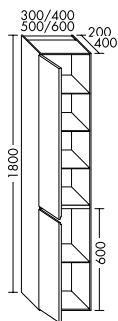

HSM030/040/050/060
HSNM030/040/050/060