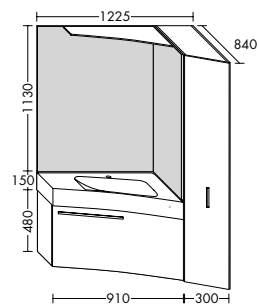

SFJO123

Thermoform fronts

Handle