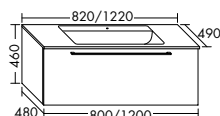

SEUI082/122