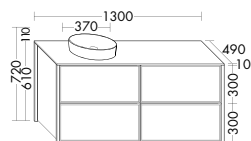

Mirror with light / Wall unit

Ceramic washbasins incl. vanity unit

Ceramic washbasins incl. vanity unit /

SGJY130

Tall units / Commode / Chest / Stool