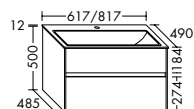

SGAB062/082