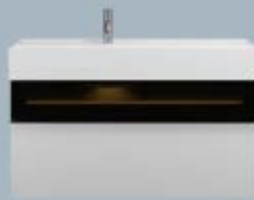

Mineral cast washbasin
incl. vanity unit
SFMX102