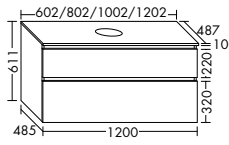

Vanity units incl. worktop for washbasins

WWWY060/080/100/120