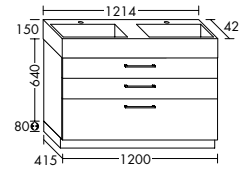

Mineral cast washbasin incl. vanity unit

SFAI121

Glass worktops with back side lacquered/ *Work top laquer in front colour