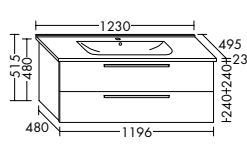

Mirror cabinets / *lighting of washbasin / Mirror with light

Essento 1.0 ceramic washbasins incl. vanity unit

SEKO123

Essento 2.0 ceramic washbasins incl. vanity unit