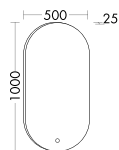

Guest bath

SIJH050