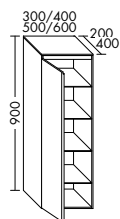

Mid-height units / Wall units

UHEI030/040/050/060
UHEU030/040/050/060