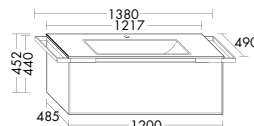

SFAC121/SFAN121*