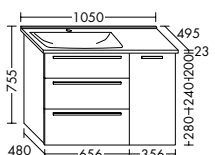

Mirror cabinets / *lighting of washbasin / Mirror with light

Essento 1.0 ceramic washbasins incl. vanity unit

Essento 2.0 ceramic washbasins incl. vanity unit

SESJ105