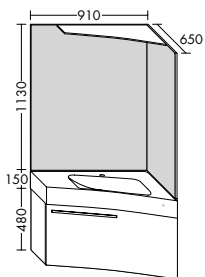

Corner solution

SFJO091

Thermoform fronts

Handle