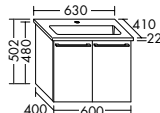

Mirror cabinets / *incl. lighting of washbasin / **incl. selection

Mirror with light / **incl. selection / Tall mirror

SIHO040
SIEF040**

SIEE060/080/100
SIEE120/160

Ceramic washbasins incl. vanity unit

SEZU063