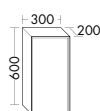

Mirror with light / Wall unit

OSKC030

Ceramic washbasins incl. vanity unit

Ceramic washbasins incl. vanity unit /

Tall units / Commode / Chest / Stool