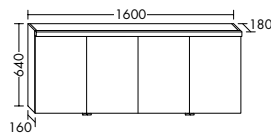

SPLA160
SPLB160*