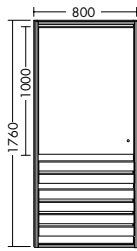

Wall module incl. mineral cast washbasin

Wall unit module / Partition / Tall mirror

SFPM080

SFPX080

SII0040

Vanity units / Base units

Wall units / Rack

Surfaces-mounted lights / Shelves

ACEG075

ACFC020

ACFD055/075

ACFE055/075