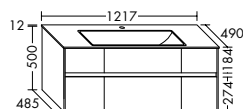

Mirror cabinets / *lighting of washbasin / Mirror with light

Ceramic washbasins incl. vanity unit

SGAB122