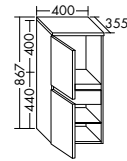

Tall units / Tall mirror / Mid-height unit

UHBI040

Thermoform fronts

Lacquered fronts

Handles