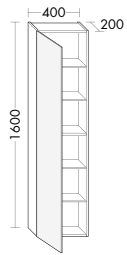

Tall mirror / Mid-height unit / Base units / Sideboards / Wall shelf

HSAH040