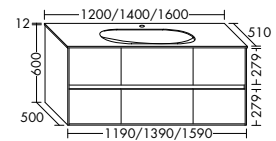

SGKK120/140/160