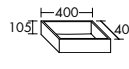

Glass washbasins incl. vanity unit

Mineral cast washbasins / *Ceramic washbasins

MBA0050

Vanity units