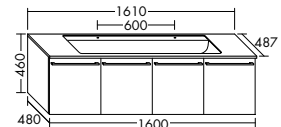

Mineral cast-washbasins incl. vanity unit

SEDR161

Mineral cast washbasins sit on basin incl. vanity unit

Glass washbasin incl. vanity units