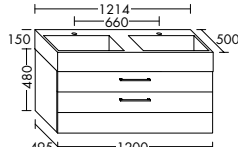

Mineral cast washbasin incl. vanity unit

SEVB121

Glass worktops with back side lacquered/ *Work top laquer in front colour