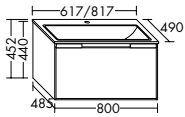

SFII061/081
SFIIK061/081*