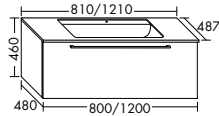

SEDS081/121