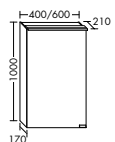

SPMZO40/060
SPNV040/060*