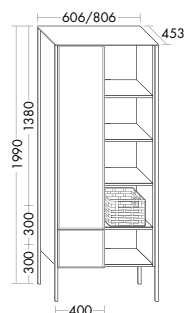

HSPB060/080