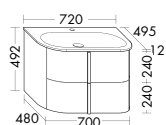

Mirror with light / Mirror cabinets / *lighting of washbasin

Mineral cast-washbasins incl. vanity unit

SFZP072

Mineral cast-washbasins / *Ceramic-washbasin

Vanity units incl. worktop

SFZU071

SFZV071

SFZW071

SFZX101/121

SFZY101/121

SFZZ101/121