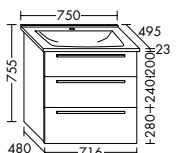

Mirror cabinets / *lighting of washbasin / Mirror with light

Essento 1.0 ceramic washbasins incl. vanity unit

Essento 2.0 ceramic washbasins incl. vanity unit

SETE075