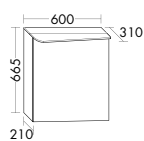

Mirror cabinets / *Mirror cabinets incl. lighting of washbasin / Mirror with light

SFTU060
SFUA060*