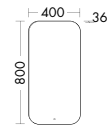

Mirror cabinets / *Mirror cabinets lighting of washbasin / Mirror with light

SIIN040

Mineral cast washbasin incl. vanity unit / *incl. LED lighting of recessed grip

SFGZ091/SFHA091*

SFGZ121/SFHA121*

SFGZ131/SFHA131*

SFGZ151/SFHA151*

Mineral cast washbasin incl. vanity unit with Tip on-technique

SFGZ09T

SFGZ12T

SFGZ13T

SFGZ15T