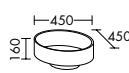

Mirror with light / Mirror cabinets / *lighting of washbasin

Mineral cast-washbasins incl. vanity unit

Mineral cast-washbasins / *Ceramic-washbasin

MBA0030

Vanity units incl. worktop

SFZU071

SFZV071

SFZW071

SFZX101/121

SFZY101/121

SFZZ101/121