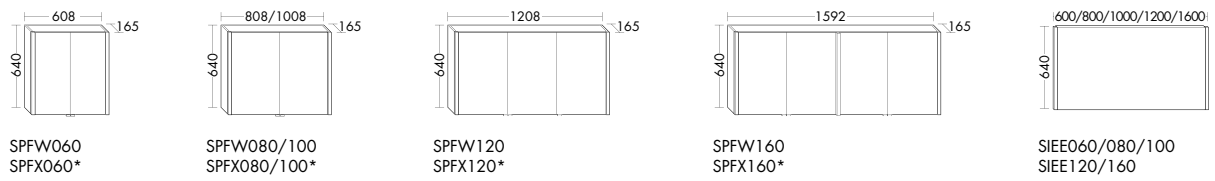

Mirror cabinets lighting of washbasin / *with selection:cold/warm white / Mirror with light