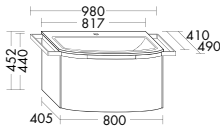

Mirror cabinets / *with selection:cold/warm white / Mirror with light

Ceramic washbasins incl. vanity unit / *incl. LED lighting of recessed grip

SFAD081