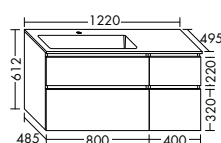

Mineral cast washbasin incl. vanity unit

SGIJ122