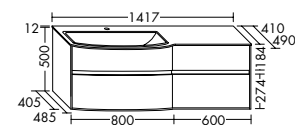

Mirror cabinets / *lighting of washbasin / Mirror with light

Ceramic washbasins incl. vanity unit

SGAA142