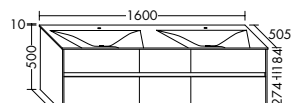

Ceramic washbasins incl. vanity unit

Mineral cast washbasin incl. vanity unit

SGA1160

Glass washbasins incl. vanity unit