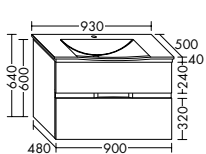

Mirror cabinets / *Mirror cabinets lighting of washbasin / Mirror with light

Mineral cast washbasin incl. vanity unit

SETJ093

Tall units / Mid-height unit / *with light

Guest bath