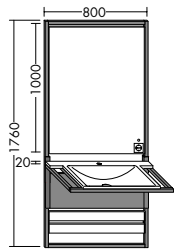

Wall module incl. mineral cast washbasin

SFPI080