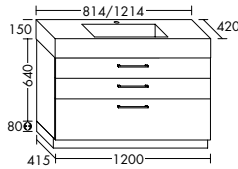

SEUS081/121