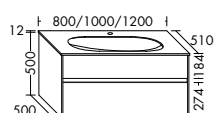

SGAQ080/100