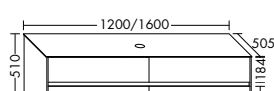

SGBJ120/160