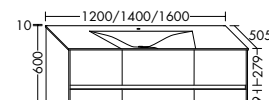

SGKH120/140/160