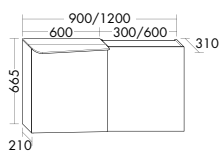

SFTV090/120
SFUB090/120*