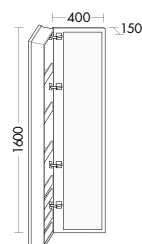

SIEG040

SPQN040