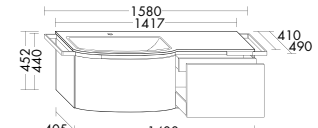

Mirror cabinets / *with selection:cold/warm white / Mirror with light

Ceramic washbasins incl. vanity unit / *incl. LED lighting of recessed grip

SFAD141