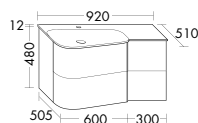

Mirror cabinets / *Mirror cabinets incl. lighting of washbasin / Mirror with light

Mineral cast-washbasins incl. vanity unit

SFUG092