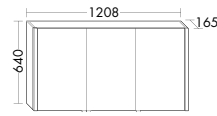

SPFV120
SPFW120*
SPFX120**