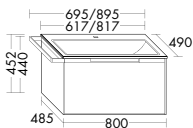

SFAF061/081
SFAM061/081*