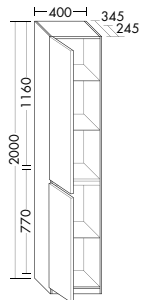

HSPJ040
HSPK040