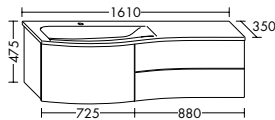

Mirror cabinets / *Mirror cabinets lighting of washbasin / Mirror with light

Mineral cast washbasin incl. vanity unit / *Glas-Washbasin incl. vanity unit

WTU161E

Tall units / Mid-height unit

Guest bath