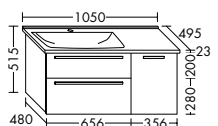

Mirror cabinets / *lighting of washbasin / Mirror with light

Essento 1.0 ceramic washbasins incl. vanity unit

Essento 2.0 ceramic washbasins incl. vanity unit

SESN105