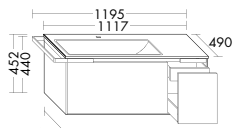

SFAF111/SFAM111*