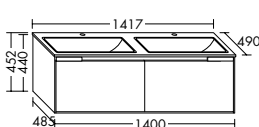

SFJI141/SFIL141*