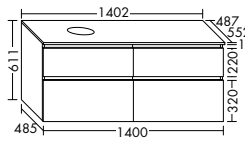

Vanity units incl. worktop for washbasins

SGIF140

Tall units / Apothecary units

Sideboards / Base units

USIQ080/100/120