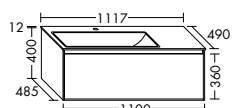

Mirror cabinets / *lighting of washbasin / Mirror with light

Ceramic washbasins incl. vanity unit

SGCC112