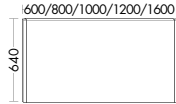

SIEE060/080/100
SIEE120/160