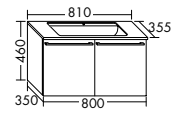

Mineral cast-washbasins incl. vanity unit

SEDP081

Mineral cast washbasins sit on basin incl. vanity unit

Glass washbasin incl. vanity units