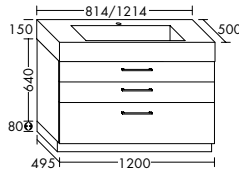

SEUV081/121