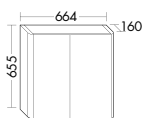

SPOV072
SPOW072*