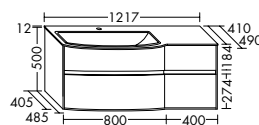

Mirror cabinets / *lighting of washbasin / Mirror with light

Ceramic washbasins incl. vanity unit

SGAA122