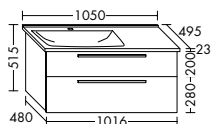

Mirror cabinets / *lighting of washbasin / Mirror with light

Essento 1.0 ceramic washbasins incl. vanity unit

Essento 2.0 ceramic washbasins incl. vanity unit

SEKO105