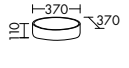

Glass washbasins incl. vanity unit

Mineral cast washbasins / *Ceramic washbasins

SFQA037*

Vanity units