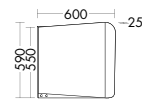

Mirror cabinets / *Mirror cabinets incl. lighting of washbasin / Mirror with light

SIIT060

Mineral cast-washbasins incl. vanity unit