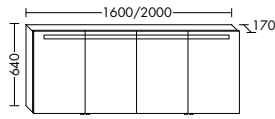

SPFR160/200
SPFS160/200*