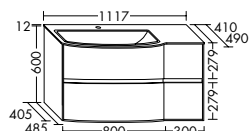

Mirror cabinets / *lighting of washbasin / Mirror with light

Ceramic washbasins incl. vanity unit

SGKD112