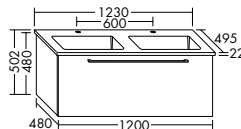

Mirror cabinets / *incl. lighting of washbasin / **incl. selection

Mirror with light / **incl. selection / Tall mirror

SIHO040
SIEF040**

SIEE060/080/100
SIEE120/160

Ceramic washbasins incl. vanity unit

SFOE123