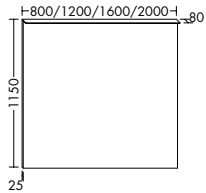

SIGV080/120
SIGV160/200