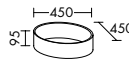

Glass washbasins incl. vanity unit

Mineral cast washbasins / *Ceramic washbasins

MBA0031

Vanity units