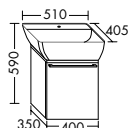

Mineral cast-washbasins incl. vanity unit

Mineral cast washbasins sit on basin incl. vanity unit

SEIW051

Glass washbasin incl. vanity units