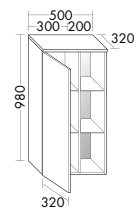

UHGZ050
UHUA050*