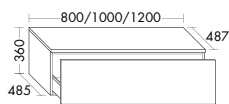

Sideboards / Base units

USIQ080/100/120