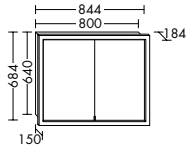

SPHV080
SPFT080**