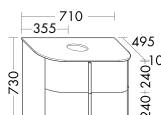

Mirror with light / Mirror cabinets / *lighting of washbasin

Mineral cast-washbasins incl. vanity unit

Mineral cast-washbasins / *Ceramic-washbasin

Vanity units incl. worktop

SFZU071

SFZV071

SFZW071

SFZX101/121

SFZY101/121

SFZZ101/121