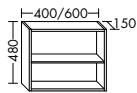

OSJU040/060