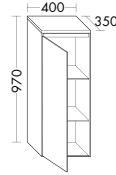

Tall units / Mid-height unit

UHHE040

Wall shelf

Lacquered fronts

Reel wood veneer