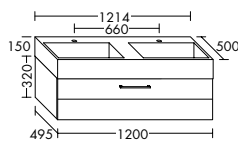

Mirror cabinets / *lighting of washbasin / **to be built into wall

Mirror with light / Mirror - drawer unit

SIAE050

SIGV080/120
SIGV160/200

Mineral cast washbasin incl. vanity unit

SEVA121