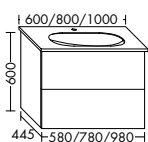

WWIK05T/07T/09T