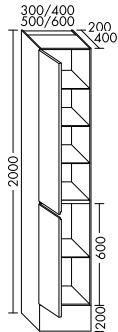

Tall units

HSMB030/040/050/060
HSNL030/040/050/060