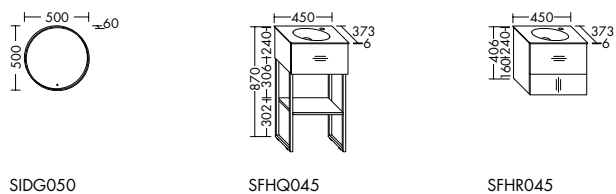

Mirror cabinets / Mirror with light

Mineral cast washbasin incl. vanity unit

Tall units / Towel rail / Bench

Guest bath