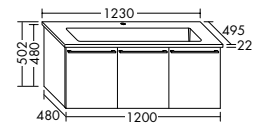

Mirror cabinets / *incl. lighting of washbasin / **incl. selection

Mirror with light / **incl. selection / Tall mirror

SIHO040
SIEF040**

SIEE060/080/100
SIEE120/160

Ceramic washbasins incl. vanity unit

SEZU123