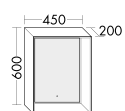

Mirror with light / Wall unit

SIJQ045

Ceramic washbasins incl. vanity unit

Ceramic washbasins incl. vanity unit /

Tall units / Commode / Chest / Stool