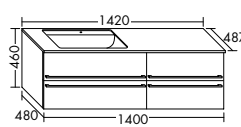

Mineral cast-washbasins incl. vanity unit

SFKT141

Mineral cast washbasins sit on basin incl. vanity unit

Glass washbasin incl. vanity units