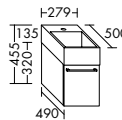

Tall mirror / Mid-height unit / Base units / Sideboards / Wall shelf

WA4065/8065/1265/1665

Guest bath

SECB050C

SECB027C

Lacquered fronts / Reel wood veneer / Handles