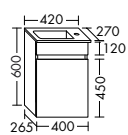

Mineral cast washbasin incl. vanity unit

SGIE042