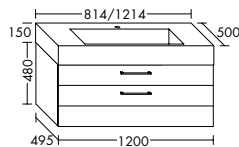

SEUU081/121