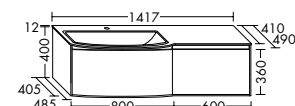

Mirror cabinets / *lighting of washbasin / Mirror with light

Ceramic washbasins incl. vanity unit

SGCB142