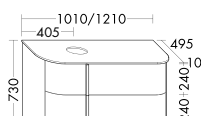

SFZZ101/121