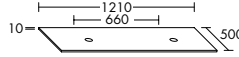

Mineral cast washbasin incl. vanity unit

Glass worktops with back side lacquered/ *Work top laquer in front colour

APCP120