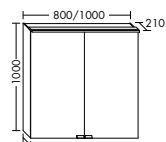

SPNV080/100
SPNX080/100*