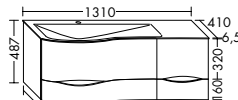

SFFQ131/SFGY131*