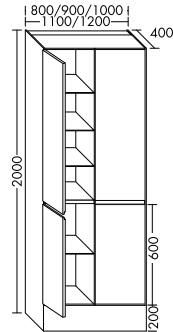

SGJB080/090/100/110/120