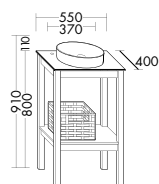

Ceramic washbasins incl. vanity unit /

SGKA055