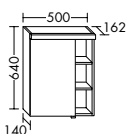

SPFQ050
SPGI050*