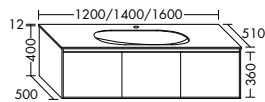

SGAS120/140/160