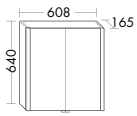

Mirror cabinets / *incl. lighting of washbasin / **incl. selection

SPFV060
SPFW060*
SPFX060**