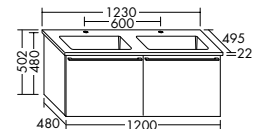

Mirror cabinets / *incl. lighting of washbasin / **incl. selection

Mirror with light / **incl. selection / Tall mirror

SIHO040
SIEF040**

SIEE060/080/100
SIEE120/160

Ceramic washbasins incl. vanity unit

SFOF123