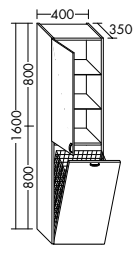

Mirror cabinets / *Mirror cabinets lighting of washbasin / Mirror with light

Mineral cast washbasin incl. vanity unit / *Glas-Washbasin incl. vanity unit

Tall units / Mid-height unit

HS 4087

Guest bath