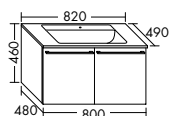

Mineral cast-washbasins incl. vanity unit

Mineral cast washbasins sit on basin incl. vanity unit

Glass washbasin incl. vanity units

SEUH082