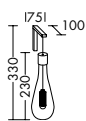

Wall module incl. mineral cast washbasin

Wall unit module / Partition / Tall mirror

SFPM080

SFPX080

SII0040

Vanity units / Base units

Wall units / Rack

Surfaces-mounted lights / Shelves

ACEG075

ACCL010

ACFC020

ACFD055/075

ACFE055/075