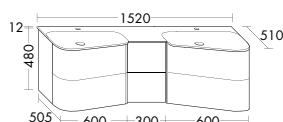

Mirror cabinets / *Mirror cabinets incl. lighting of washbasin / Mirror with light

Mineral cast-washbasins incl. vanity unit

SFUK152