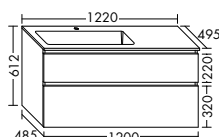

Mineral cast washbasin incl. vanity unit

SGHX122