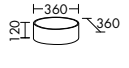

Glass washbasins incl. vanity unit

Mineral cast washbasins / *Ceramic washbasins

SGJQ036

Vanity units