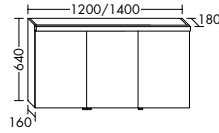

SPLA120/140
SPLB120/140*