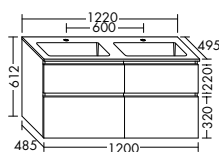

Mineral cast washbasin incl. vanity unit

SGIB122