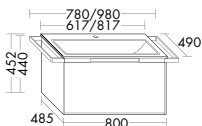

SFAC061/081
SFAN061/081*