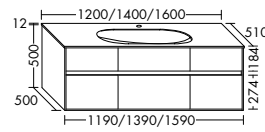

SGAT120/140/160