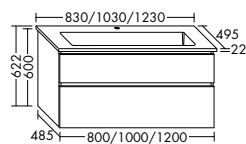

SGHF083/103/123