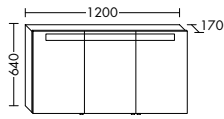

SPFR120
SPFS120*