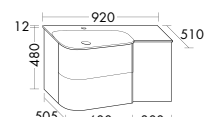

Mirror cabinets / *Mirror cabinets incl. lighting of washbasin / Mirror with light

Mineral cast-washbasins incl. vanity unit

SFUH092