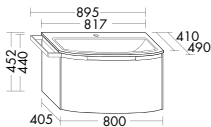

Mirror cabinets / *with selection:cold/warm white / Mirror with light

Ceramic washbasins incl. vanity unit / *incl. LED lighting of recessed grip

SFAE081