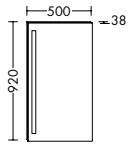

Mirror with light / Mirror - drawer unit

SIAE050