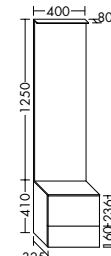

Mirror cabinets / *lighting of washbasin / **to be built into wall

Mirror with light / Mirror - drawer unit

SIAE050

SIGV080/120
SIGV160/200

SEVK040

Mineral cast washbasin incl. vanity unit