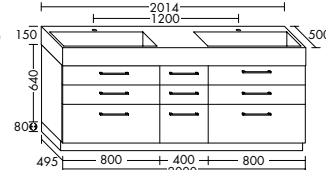

SEVC201

Glass worktops with back side lacquered/ *Work top laquer in front colour