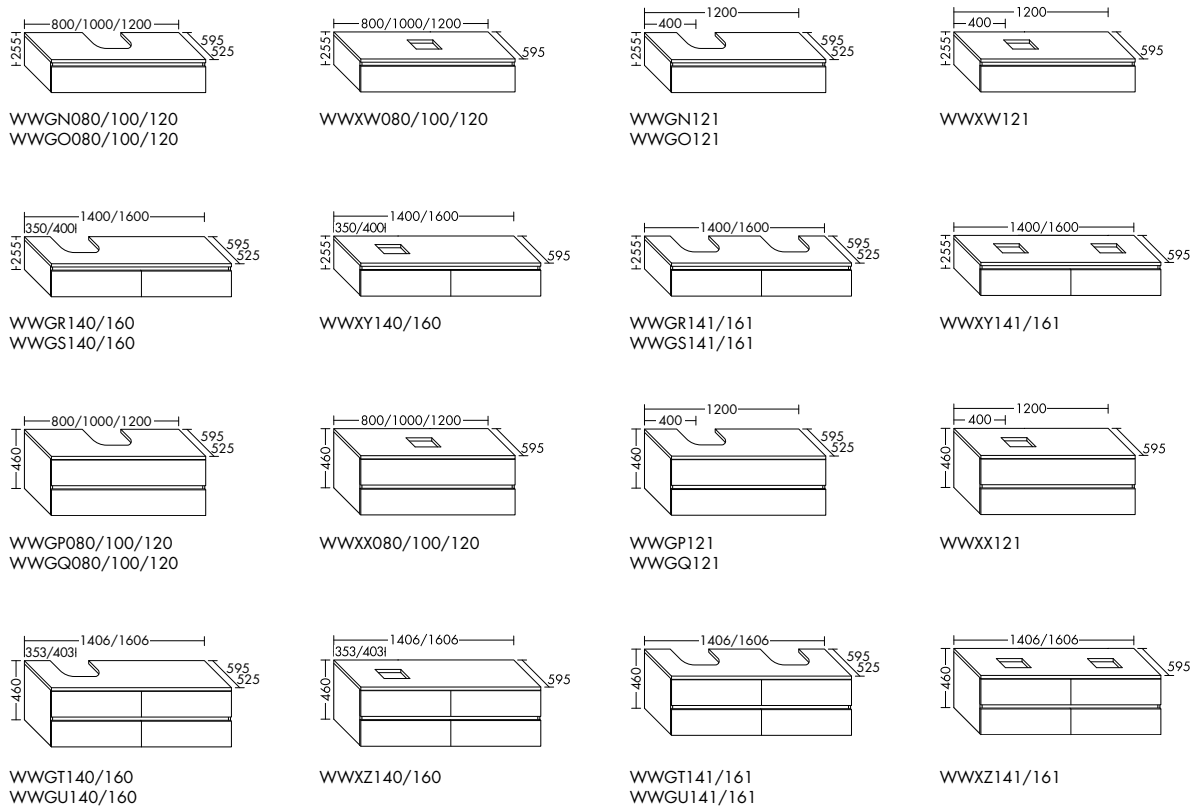

Vanity units with for Grohe Cube washbasins