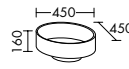

Glass washbasins incl. vanity unit

Mineral cast washbasins / *Ceramic washbasins

MBA0030

Vanity units