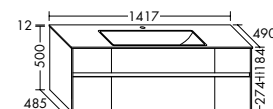

Mirror cabinets / *lighting of washbasin / Mirror with light

Ceramic washbasins incl. vanity unit

SGAB142