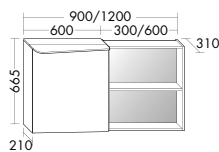

SFTW090/120
SFUC090/120*