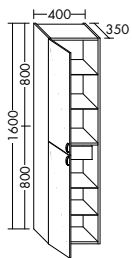

Tall units / Mid-height unit

HS 4082