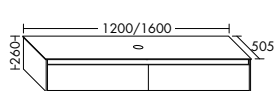

SGBL120/160