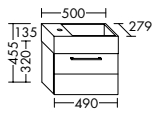

Mineral cast washbasin incl. vanity unit