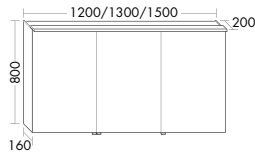

SFHC120/130/150
SFHD120/130/150*