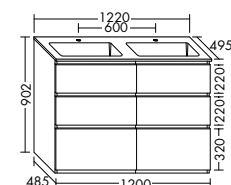

Mineral cast washbasin incl. vanity unit

SGIC122