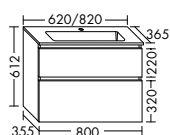

SGHP062/082