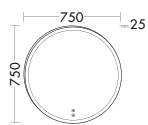

Mirror cabinets / *lighting of washbasin

Mirror with light / Tall mirror

SIIX060/080/100
SIIX120/140/160

SIJN075

SIEG040

Ceramic washbasins incl. vanity unit