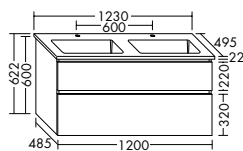

Mirror cabinets / *lighting of washbasin

Mirror with light / Tall mirror

SIIX060/080/100
SIIX120/140/160

SIJN075

SIEG040

Ceramic washbasins incl. vanity unit

SGHL123