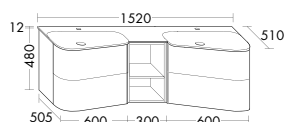

Mirror cabinets / *Mirror cabinets incl. lighting of washbasin / Mirror with light

Mineral cast-washbasins incl. vanity unit

SFUJ152