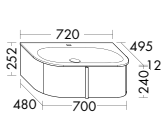

Mirror with light / Mirror cabinets / *lighting of washbasin

Mineral cast-washbasins incl. vanity unit

SFZO072

Mineral cast-washbasins / *Ceramic-washbasin

Vanity units incl. worktop

SFZU071

SFZV071

SFZW071

SFZX101/121

SFZY101/121

SFZZ101/121