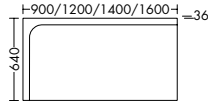

SICL090/120
SICL140/160