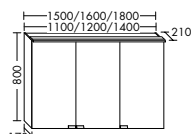

SPMX110/120/140/150/160/180
SPNT110/120/140/150/160/180*