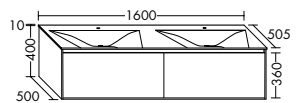

Ceramic washbasins incl. vanity unit

Mineral cast washbasin incl. vanity unit

SGAH160

Glass washbasins incl. vanity unit