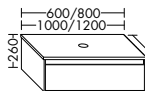

Vanity units

SGBI060/080/100/120