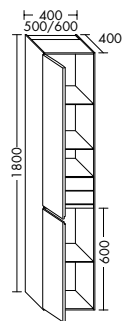

HSMF040/050/060