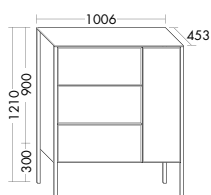

Mirror with light / Wall unit

Ceramic washbasins incl. vanity unit

Ceramic washbasins incl. vanity unit /

Tall units / Commode / Chest / Stool

KOCA100