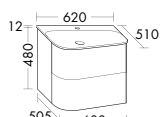

Mirror cabinets / *Mirror cabinets incl. lighting of washbasin / Mirror with light

Mineral cast-washbasins incl. vanity unit

SFUV062