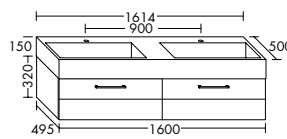

Mirror cabinets / *lighting of washbasin / **to be built into wall

Mirror with light / Mirror - drawer unit

SIAE050

SIGV080/120
SIGV160/200

Mineral cast washbasin incl. vanity unit

SEVA161