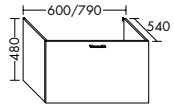

Vanity units / Base units

WWWR060/079