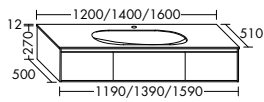

Glass washbasins incl. vanity unit

SGAR120/140/160