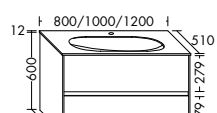

SGKJ080/100