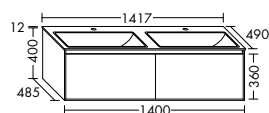

Ceramic washbasins incl. vanity unit

SGCF142