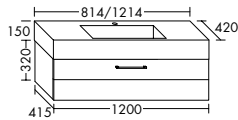

SECB050C

SEUQ081/121