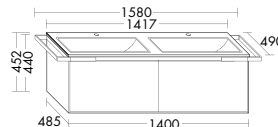

SFER141/SFES141*