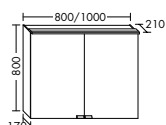

SPMV080/100
SPNR080/100*