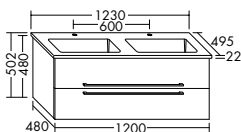

Mirror cabinets / *incl. lighting of washbasin / **incl. selection

Mirror with light / **incl. selection / Tall mirror

SIHO040
SIEF040**

SIEE060/080/100
SIEE120/160

Ceramic washbasins incl. vanity unit

SFOG123