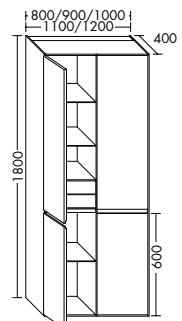

SGJE080/090/100/110/120