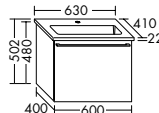

Mirror cabinets / *incl. lighting of washbasin / **incl. selection

Mirror with light / **incl. selection / Tall mirror

SIHO040
SIEF040**

SIEE060/080/100
SIEE120/160

Ceramic washbasins incl. vanity unit

SEZW063