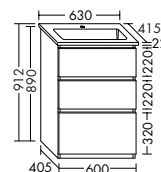

Mirror cabinets / *lighting of washbasin

Mirror with light / Tall mirror

SIIX060/080/100
SIIX120/140/160

SIJN075

SIEG040

Ceramic washbasins incl. vanity unit

SGHE063