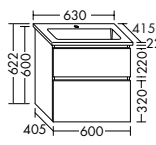

Mirror cabinets / *lighting of washbasin

Mirror with light / Tall mirror

SIIX060/080/100
SIIX120/140/160

SIJN075

SIEG040

Ceramic washbasins incl. vanity unit

SGHD063