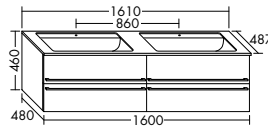

Mineral cast-washbasins incl. vanity unit

SEMV161

Mineral cast washbasins sit on basin incl. vanity unit

Glass washbasin incl. vanity units