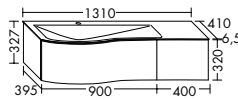

Mirror cabinets / *Mirror cabinets lighting of washbasin / Mirror with light

Mineral cast washbasin incl. vanity unit / *incl. LED lighting of recessed grip

SFGZ091/SFHA091*

SFGZ121/SFHA121*

SFGZ131/SFHA131*

SFGZ151/SFHA151*

Mineral cast washbasin incl. vanity unit with Tip on-technique

SFFP13T

SFGZ09T

SFGZ12T

SFGZ13T

SFGZ15T