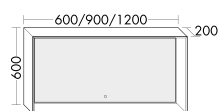

Mirror with light / Wall unit

SIJQ060/090/120