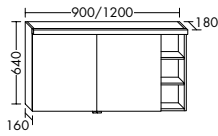

SPFQ090/120
SPGI090/120*