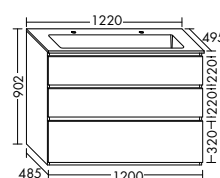

Mineral cast washbasin incl. vanity unit

SGHW122