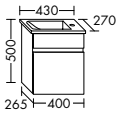

Ceramic washbasins incl. vanity unit

SFAA043