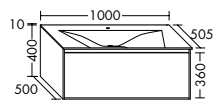

Ceramic washbasins incl. vanity unit

Mineral cast washbasin incl. vanity unit

SGAD100

Glass washbasins incl. vanity unit