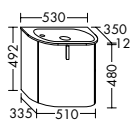

Tall units / Mid-height unit / *with LED-light

Base units / Sideboards / Accessories

ACFP030

Guest bath

SGCG053

Thermoform fronts

Handles