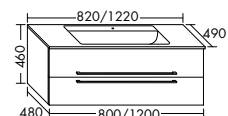

SEUJ082/122