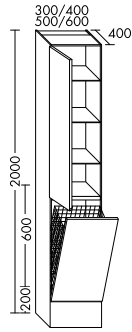

HSNW030/040/050/060