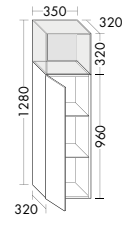

Mirror cabinets / *Mirror cabinets lighting of washbasin / Mirror with light

Mineral cast washbasin incl. vanity unit / *with light

Tall units / Mid-height unit / *with light

SFKK035

Guest bath