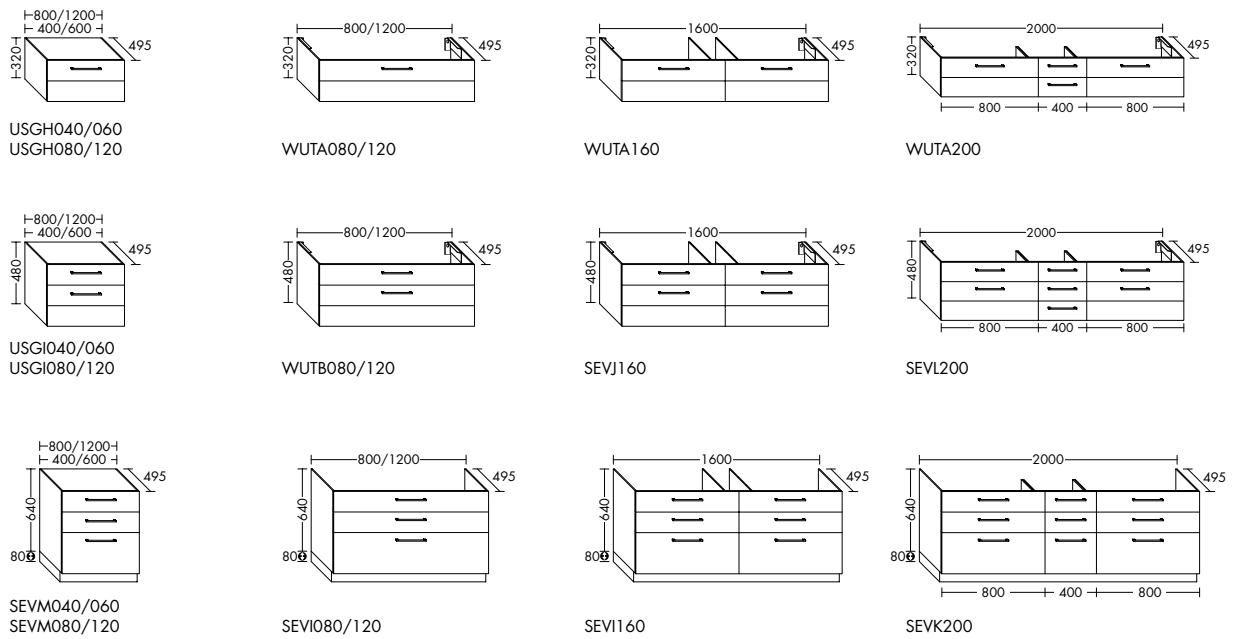

Base units / Vanity units for worktops