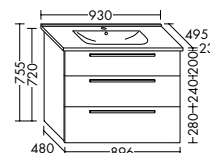

Mirror cabinets / *lighting of washbasin / Mirror with light

Essento 1.0 ceramic washbasins incl. vanity unit

SETE093

Essento 2.0 ceramic washbasins incl. vanity unit