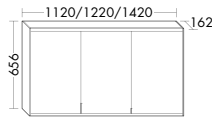

SPHA110/120/140
SPHD110/120/140*