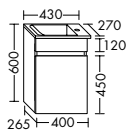

Guest bath

SGID043

Melamine fronts

Acrylic fronts

Lacquered fronts