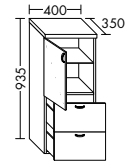

Mirror cabinets / *Mirror cabinets lighting of washbasin / Mirror with light

Mineral cast washbasin incl. vanity unit / *Glas-Washbasin incl. vanity unit

Tall units / Mid-height unit

MHS4086

Guest bath