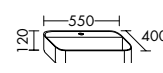

Mirror with light / Mirror cabinets / *lighting of washbasin

Mineral cast-washbasins incl. vanity unit

Mineral cast-washbasins / *Ceramic-washbasin

MWIO055

Vanity units incl. worktop

SFZU071

SFZV071

SFZW071

SFZX101/121

SFZY101/121

SFZZ101/121