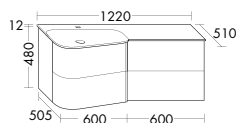

Mirror cabinets / *Mirror cabinets incl. lighting of washbasin / Mirror with light

Mineral cast-washbasins incl. vanity unit

SFUG122