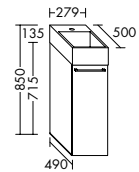

Tall mirror / Mid-height unit / Base units / Sideboards / Wall shelf

WA4065/8065/1265/1665

Guest bath

SECB050C

SECB027C

SECD027C

Lacquered fronts / Reel wood veneer / Handles