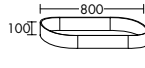

Glass washbasins incl. vanity unit

Mineral cast washbasins / *Ceramic washbasins

MBA0070

Vanity units