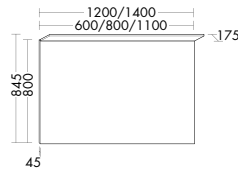

SEYH060/080/110
SEYH120/140