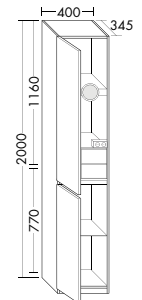

Vanity units incl. worktop for washbasins

Tall units / Apothecary units

HSPN040

Sideboards / Base units

USIQ080/100/120