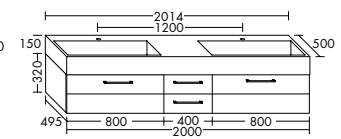

Mirror cabinets / *lighting of washbasin / **to be built into wall

Mirror with light / Mirror - drawer unit

SIAE050

SIGV080/120
SIGV160/200

Mineral cast washbasin incl. vanity unit

SEVA201