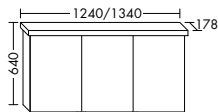

SEEX124/134
SEEY124/134*