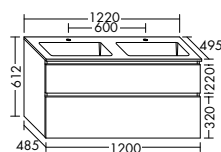

Mineral cast washbasin incl. vanity unit

SGHZ122