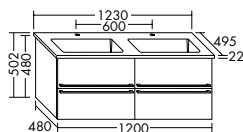

Mirror cabinets / *incl. lighting of washbasin / **incl. selection

Mirror with light / **incl. selection / Tall mirror

SIHO040
SIEF040**

SIEE060/080/100
SIEE120/160

Ceramic washbasins incl. vanity unit

SFOH123