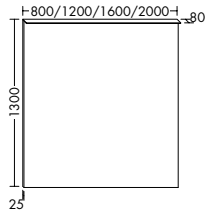

SIGW080/120
SIGW160/200