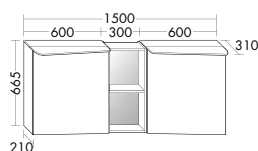

SFTY150
SFUE150*