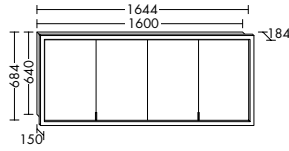

SPHV160
SPFT160**