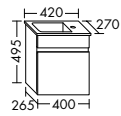

Mineral cast-washbasins incl. vanity unit

SEDPO42