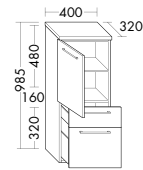

Tall mirror / Mid-height unit / Base units / Sideboards / Wall shelf

SEUO040

WA4065/8065/1265/1665

Guest bath

SECB050C

SECB027C

Lacquered fronts / Reel wood veneer / Handles