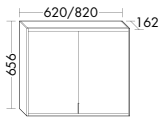

Mirror cabinets / *with selection:cold/warm white / Mirror with light

SPHA060/080
SPHD060/080*