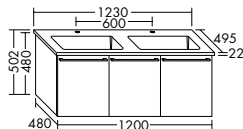

Mirror cabinets / *incl. lighting of washbasin / **incl. selection

Mirror with light / **incl. selection / Tall mirror

SIHO040
SIEF040**

SIEE060/080/100
SIEE120/160

Ceramic washbasins incl. vanity unit

SFOD123