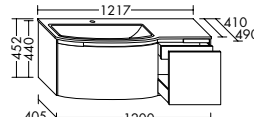

Mirror cabinets / *with selection:cold/warm white / Mirror with light

Ceramic washbasins incl. vanity unit / *incl. LED lighting of recessed grip

SFIH121