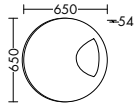

Mirror cabinets / *Mirror cabinets lighting of washbasin / Mirror with light

LS 0651

Mineral cast washbasin incl. vanity unit / *Glas-Washbasin incl. vanity unit

Tall units / Mid-height unit

Guest bath