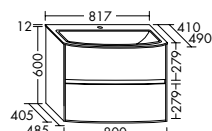

Mirror cabinets / *lighting of washbasin / Mirror with light

Ceramic washbasins incl. vanity unit

SGKD082