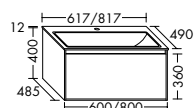

SGCC062/082