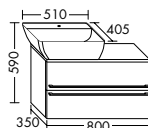

### Mineral cast washbasins sit on basin incl. vanity unit

SEEK051

SEIW051

SEDW085

SEIX071

SEDW120