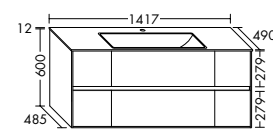

Mirror cabinets / *lighting of washbasin / Mirror with light

Ceramic washbasins incl. vanity unit

SGKB142