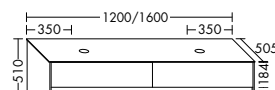

SGBN120/160