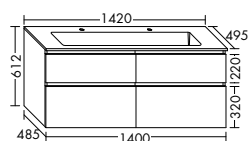

Mineral cast washbasin incl. vanity unit

SGIW142