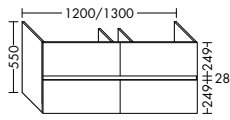

WWKY120/130