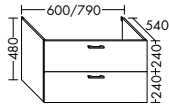

WWWS060/079