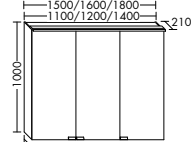

SPND110/120/140/150/160/180
SPNZ110/120/140/150/160/180*