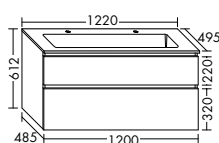

Mineral cast washbasin incl. vanity unit

SGHV122