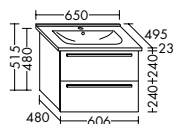

Essento 1.0 ceramic washbasins incl. vanity unit

SEKO065