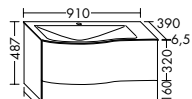

Mirror cabinets / *Mirror cabinets lighting of washbasin / Mirror with light

Mineral cast washbasin incl. vanity unit / *incl. LED lighting of recessed grip

SFGZ091/SFHA091*

SFGZ121/SFHA121*

SFGZ131/SFHA131*

SFGZ151/SFHA151*

Mineral cast washbasin incl. vanity unit with Tip on-technique

SFFQ09T

SFGZ09T

SFGZ12T

SFGZ13T

SFGZ15T