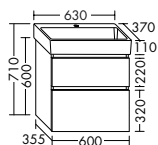

Mirror cabinets / *lighting of washbasin

Mirror with light / Tall mirror

SIIX060/080/100
SIIX120/140/160

SIJN075

SIEG040

Ceramic washbasins incl. vanity unit

SGHB063