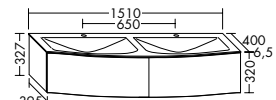

Mirror cabinets / *Mirror cabinets lighting of washbasin / Mirror with light

Mineral cast washbasin incl. vanity unit / *incl. LED lighting of recessed grip

SFGZ091/SFHA091*

SFGZ121/SFHA121*

SFGZ131/SFHA131*

SFGZ151/SFHA151*

Mineral cast washbasin incl. vanity unit with Tip on-technique

SFFP15T

SFGZ09T

SFGZ12T

SFGZ13T

SFGZ15T