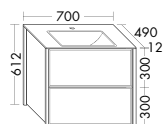

Ceramic washbasins incl. vanity unit

SGJT070