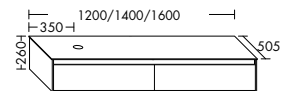

SGKO120/140/160