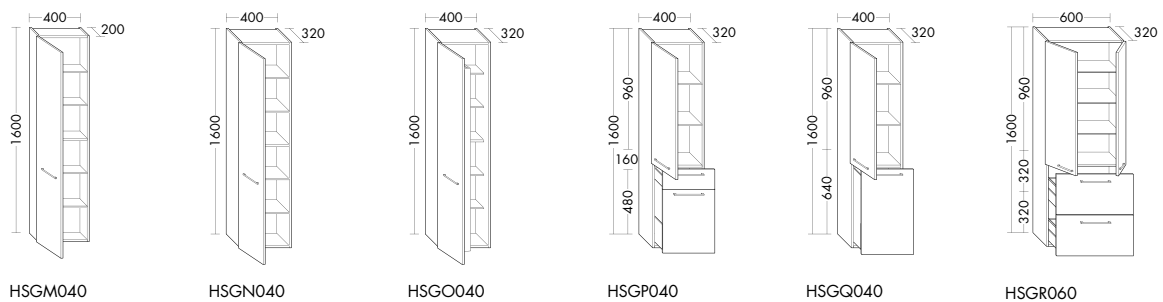

Mineral cast washbasin for worktops

Base units / Vanity units for worktops

Tall units