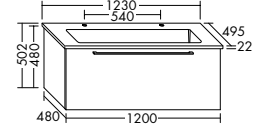

Mirror cabinets / *incl. lighting of washbasin / **incl. selection

Mirror with light / **incl. selection / Tall mirror

SIHO040
SIEF040**

SIEE060/080/100
SIEE120/160

Ceramic washbasins incl. vanity unit

SEZX123