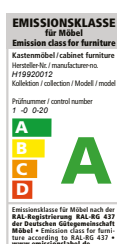

Environmental protection and conservation

The landscapes around burgbad's four production sites provide many good reasons for protecting the environment and nature to the best of our ability. Burgbad's roots are in Schmallenberg in the Sauerland region of Germany. That's where we produce our bathroom furniture, as well as in the little town of Grafenberg in the Franconian Jura, Germany, and in Nogent-le-Roi, a small French commune on the banks of the Eure river. We make the premium mineral cast washbasins and tubs for your bathroom in Lauterbach-Allmenrod in the Vogelsberg mountains.

Emissions rating. The label issued by the German Quality Assurance Association for Furniture (DGM) provides information about potential harmful emissions at a glance. Burgbad's entire furniture range has been awarded a Class A emissions rating. For your safety.