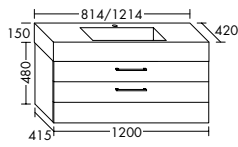

Mineral cast washbasin incl. vanity unit

SEUR081/121