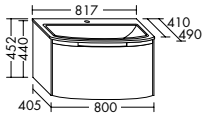

Ceramic washbasins incl. vanity unit / *incl. LED lighting of recessed grip

SFIH081