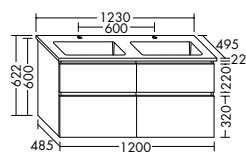

Mirror cabinets / *lighting of washbasin

Mirror with light / Tall mirror

SIIX060/080/100
SIIX120/140/160

SIJN075

SIEG040

Ceramic washbasins incl. vanity unit

SGHN123