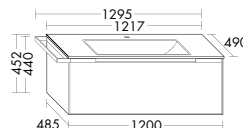

SFAF121/SFAM121*