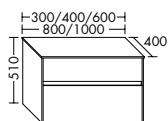

USHP030/040/060/080/100