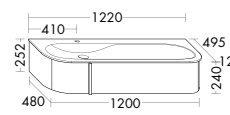

Mirror with light / Mirror cabinets / *lighting of washbasin

Mineral cast-washbasins incl. vanity unit

SFZR122

Mineral cast-washbasins / *Ceramic-washbasin

Vanity units incl. worktop

SFZU071

SFZV071

SFZW071

SFZX101/121

SFZY101/121

SFZZ101/121