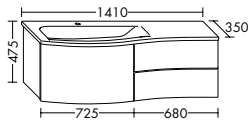

Mirror cabinets / *Mirror cabinets lighting of washbasin / Mirror with light

Mineral cast washbasin incl. vanity unit / *Glas-Washbasin incl. vanity unit

WTU141E

Tall units / Mid-height unit

Guest bath