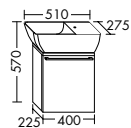

### Mineral cast washbasins sit on basin incl. vanity unit

SEEK051

SEIW051

SEDW085

SEIX071

SEDW120