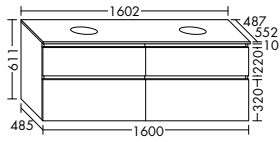

Vanity units incl. worktop for washbasins

SGIH160

Tall units / Apothecary units

Sideboards / Base units

USIQ080/100/120