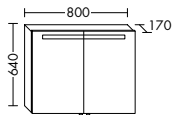

Mirror cabinets / *lighting of washbasin / **to be built into wall

SPFR080
SPFS080*