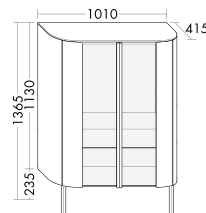

SGCI101
SGCK101*