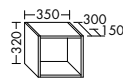

OSJV/OSJW035