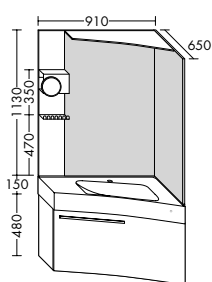

Corner solution

SFJN091