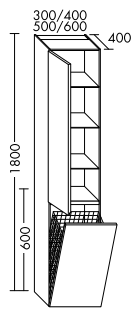

HSME030/040/050/060