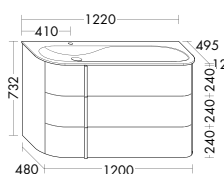

Mirror with light / Mirror cabinets / *lighting of washbasin

Mineral cast-washbasins incl. vanity unit

SFZT122

Mineral cast-washbasins / *Ceramic-washbasin

Vanity units incl. worktop

SFZU071

SFZV071

SFZW071

SFZX101/121

SFZY101/121

SFZZ101/121