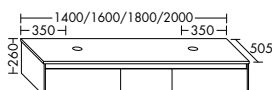

SGBQ140/160/180/200