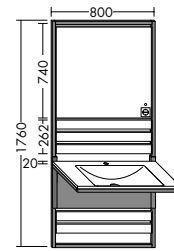

Wall module incl. mineral cast washbasin

SFPL080

Wall unit module / Partition / Tall mirror

SFPM080

SFPX080

SII0040

Vanity units / Base units

Wall units / Rack

Surfaces-mounted lights / Shelves

ACEG075

ACFC020

ACFD055/075

ACFE055/075