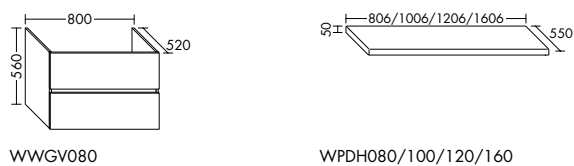

Vanity units with for Grohe Cube washbasins / Worktops