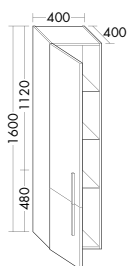

Tall units / Mid-height unit / *with LED-light

HSNP040

Base units / Sideboards / Accessories

ACFP030

Guest bath

Thermoform fronts

Handles