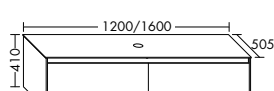

SGBX120/160