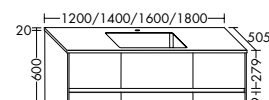

SGKE120/140/160/180