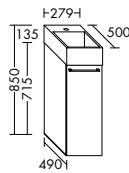

Mirror cabinets / *lighting of washbasin / **to be built into wall

Mirror with light / Mirror - drawer unit

SIAE050

SIGV080/120
SIGV160/200

Mineral cast washbasin incl. vanity unit

SECD027C