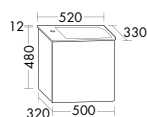

Mineral cast-washbasins incl. vanity unit

SFUM052