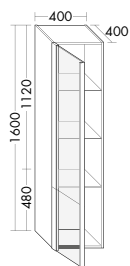

Tall units / Mid-height unit / *with LED-light

HSNN040