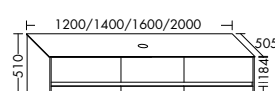

SGBK120/140/160/180