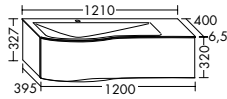

SFFP121/SFHL121*