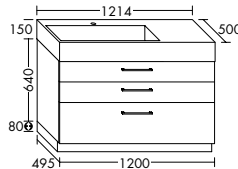

Mineral cast washbasin incl. vanity unit

SEUY121

Glass worktops with back side lacquered/ *Work top laquer in front colour