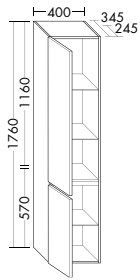

Tall units / Apothecary units

HSPC040
HSPD040