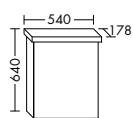

Mirror cabinets / *lighting of washbasin / Mirror with light

SEEX054
SEEY054*