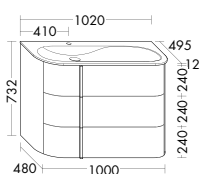

Mirror with light / Mirror cabinets / *lighting of washbasin

Mineral cast-washbasins incl. vanity unit

SFZT102

Mineral cast-washbasins / *Ceramic-washbasin

Vanity units incl. worktop

SFZU071

SFZV071

SFZW071

SFZX101/121

SFZY101/121

SFZZ101/121