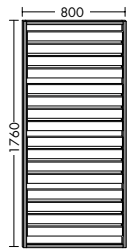

Wall unit module / Partition / Tall mirror

SFPM080