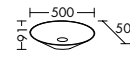

Glass washbasins incl. vanity unit

Mineral cast washbasins / *Ceramic washbasins

MWGU050

Vanity units