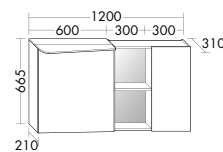

SFTX120
SFUD120*