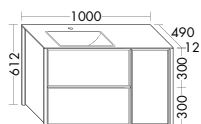

Mirror with light / Wall unit

Ceramic washbasins incl. vanity unit

SGJT100

Ceramic washbasins incl. vanity unit /

Tall units / Commode / Chest / Stool