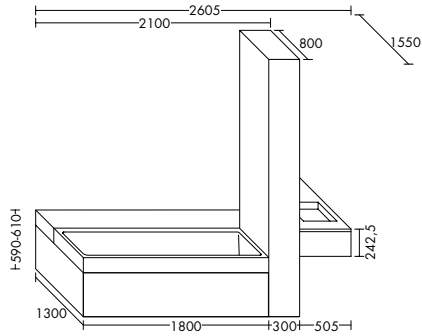

Flexible vanity unit for ceramic washbasin

Concept

SGJH302

Tall units