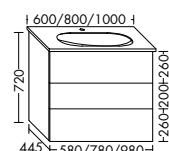

WWIL05T/07T/09T