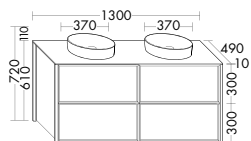

Mirror with light / Wall unit

Ceramic washbasins incl. vanity unit

Ceramic washbasins incl. vanity unit /

SGJZ130

Tall units / Commode / Chest / Stool