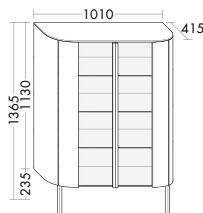

SGCH101
SGCI101*