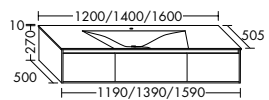

SGAF120/140/160