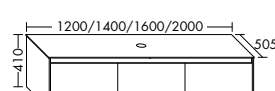

SGBY120/140/160/180