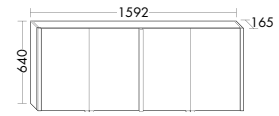

SPFV160
SPFW160*
SPFX160**