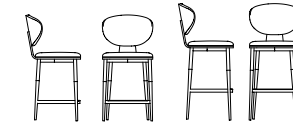

PAG. 110, 111

Neully too - rivestimento in tessuto 8D76, base girevole piombo / upholstered in 8D76 fabric, lead swivel base

NEW 24

OLOS TOO

DISEGNI - DRAWINGS

MISURE - SIZE

OLOS TOO H 67 57 x 50 x h 102 cm
22" x 20" x h 40"