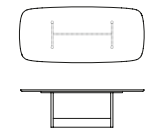

DISEGNI - DRAWINGS

MISURE - SIZE

Piano a botte
Shaped top
200 x 108 cm x h - 79" x 43" x h
250 x 112 cm x h - 98" x 44" x h
280 x 115 cm x h - 110" x 45" x h
300 x 120 cm x h - 118" x 47" x h
300 x 140 cm x h - 118" x 55" x h

± h 75 cm / ± h 30"

The height of the table could change depending on the material of the top. For more information check the price list.

PIANO

Legno impiallacciato
Legno massello
Ceramica opaca
Ceramica lucida
Ceramica finitura seta
Marmo lucido o opaco

TOP

Veneered wood
Solid wood
Mat ceramic
Glossy ceramic
Silk finish ceramic
Glossy or mat marble

BASE

Metallo
Bianco
Marrone
Nero
Supreme anthracite
Tortora
Metallo Plus
Bronzo
Piombo
Oro perlato
Ottone opaco
Rame opaco

BASE

Metal
White
Brown
Black
Supreme anthracite
Dove grey
Plus metal
Bronze
Lead
Pearl gold
Mat brass
Mat copper

PAG. 27, 28-29, 30, 31, 32, 33

250x112 - piano in rovere carbone, base piombo / coal oak top, lead base