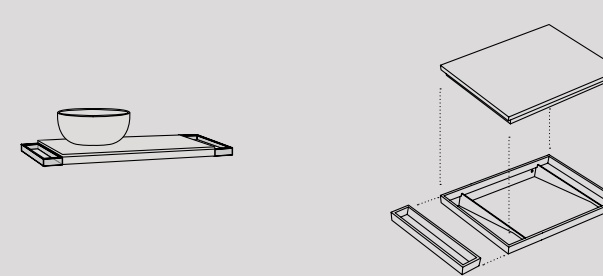

Multiplo

Vedi collezione / See collection pag. 84

Modelli disponibili
Available models

Multiplo lavabo + piano
Multiplo washbasin + countertop