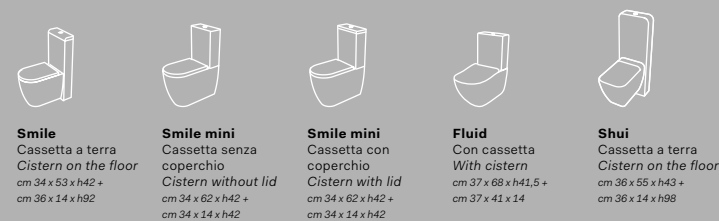

Wc e bidet terra Back to wall wc and bidet

pg. 302

Wc e bidet sospesi Wall-hung wc and bidet

pg. 316

Wc monoblocco Monoblock wc

pg. 312

Vasche da bagno Bath tubs

pg. 258

Specchi Mirrors

pg. 234

Orinatoio Urinals

pg. 348