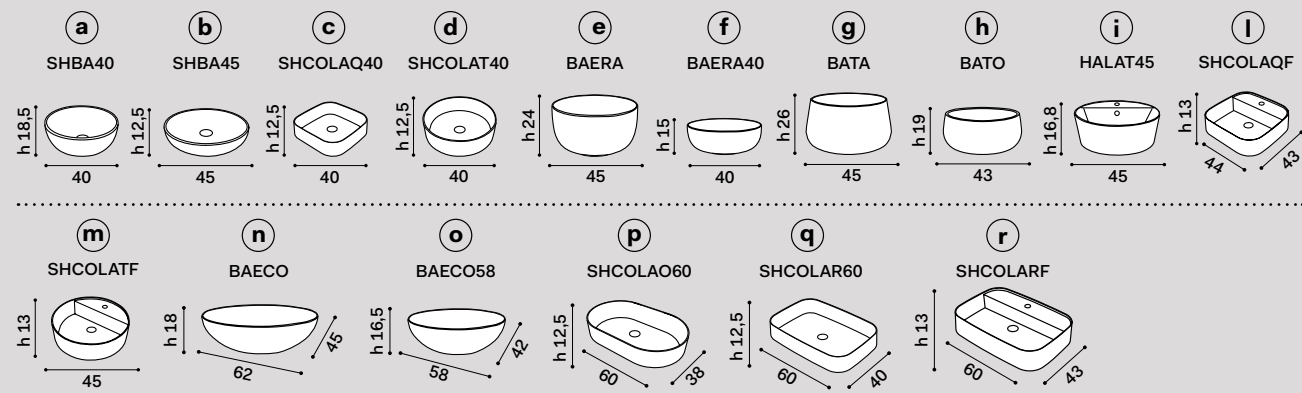

misura piano countertop measurements	lavabi washbasins	composizioni * compositions
90 x 48	a b d e f g h	23 24 25 26 27 N.B. 27: composizione possibile solo con rubinetto a parete composition only possible with wall-mounted tap
	i m	28 29 30 N.B. 28 - 29 - 30: composizioni possibili solo con rubinetto sul lavabo compositions only possible with tap on washbasin
	l	31 32 33 N.B. 29: composizione possibile solo con rubinetto sul lavabo compositions only possible with tap on washbasin N.B. 32 - 33: composizione possibile solo con rubinetto a parete, senza foro rubinetto sul lavabo composition only possible with wall-mounted tap, without tap hole on washbasin
	c	34 35 36 N.B. 34 - 35 - 36: composizioni possibili solo con rubinetto a parete compositions only possible with wall-mounted tap
	r	37 N.B. 37: composizione possibile solo con rubinetto sul lavabo composition only possible with tap on washbasin
	n o p q	38 N.B. 38: composizione possibile solo con rubinetto a parete composition only possible with wall-mounted tap