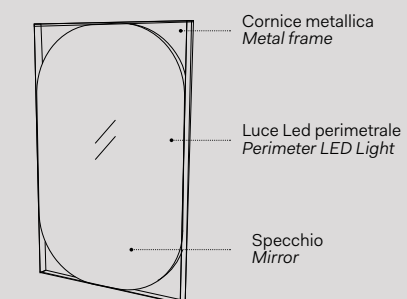

Laccature scocca *Boxlacquering*

- Nero Matt / *Matt Black*
- Bronzo Spazzolato
  Brushed Bronze
- Cemento