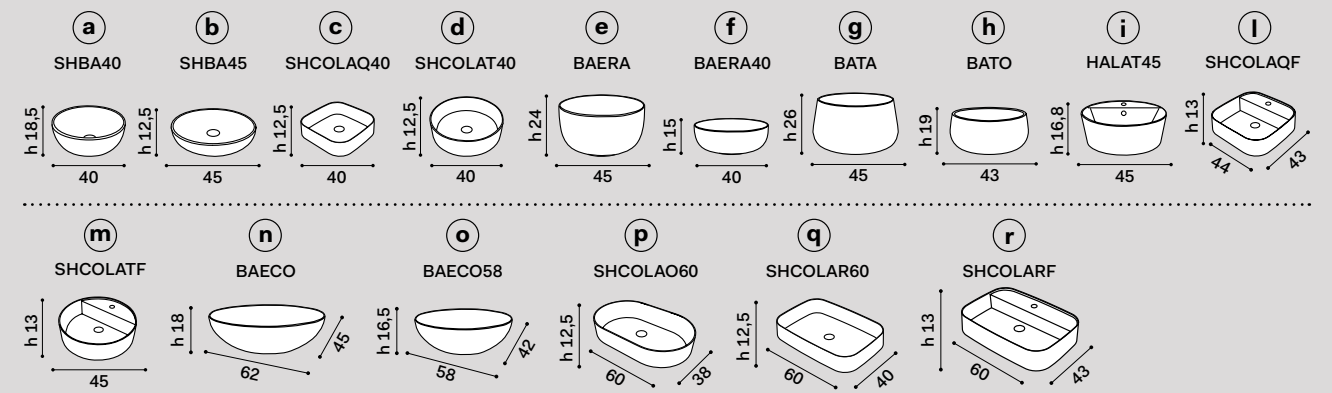

misura piano countertop measurements	lavabi washbasins	composizioni * compositions
120 x 48	a b d e f g h	39 40 41 42 43
	i l m	44 45 46 47 N.B. 44 - 45 - 46 - 47: composizioni possibili solo con rubinetto sul lavabo compositions only possible with tap on washbasin
	c	48 49 50 51 52
	n o p	53 54 55 56 57 58
	q	59 60 61 N.B. 59 - 60 - 61: composizioni possibili solo con rubinetto a parete compositions only possible with wall-mounted tap
	r	62 63 64 N.B. 62 - 63 - 64: composizioni possibili solo con rubinetto sul lavabo compositions only possible with tap on washbasin

LEGENDA

* Il numero della **COMPOSIZIONE** che va riportato sul modulo d'ordine a pag. 61 definisce: \ The COMPOSITION number, that you must indicate on the Order Module on page 61, defines:

- misura del piano \ countertop measurements
- posizione del lavabo \ washbasin position
- posizione del foro rubinetto opzionale \ position of optional tap hole

POSIZIONE FORO RUBINETTO OPZIONALE
position of optional tap

N.B.
I piani nascono senza foro rubinetto (predisposizione rubinetto a parete). Il foro rubinetto sul piano può essere effettuato su richiesta con supplemento di prezzo. \ The countertops are produced without tap holes (predispositioned to wall taps). On request and for an extra charge, the tap hole can be positioned on the countertop.

LEGENDA

* Il numero della **COMPOSIZIONE** che va riportato sul modulo d'ordine a pag. 61 definisce: \ The COMPOSITION number, that you must indicate on the Order Module on page 61, defines:

- misura del piano \ countertop measurements
- posizione del lavabo \ washbasin position
- posizione del foro rubinetto opzionale \ position of optional tap hole

POSIZIONE FORO RUBINETTO OPZIONALE
position of optional tap

N.B.
I piani nascono senza foro rubinetto (predisposizione rubinetto a parete). Il foro rubinetto sul piano può essere effettuato su richiesta con supplemento di prezzo. \ The countertops are produced without tap holes (predispositioned to wall taps). On request and for an extra charge, the tap hole can be positioned on the countertop.