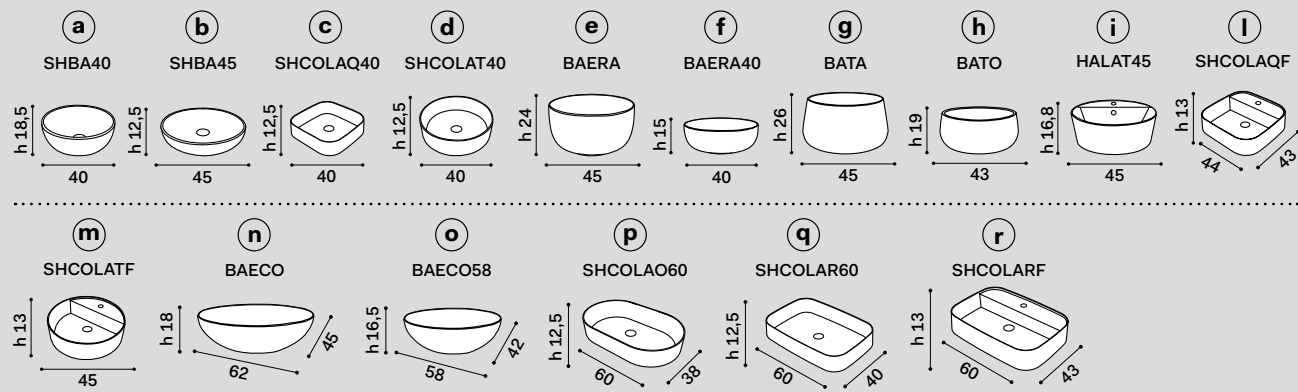

misura mobile \ cabinet measurements	lavabi \ washbasins	composizioni * \ compositions
140 x 48 x h37	a b d e f g h	65 66 67 68 69
	i l m	70 71 72 73
	c	82 83 84 85 86 87 88 89
	n o p	82 83 84 85 86 87 88 89
	q	90 91 92 93
mobile con 3 cassetti \ cabinet with three drawers	r	94 95 96 97