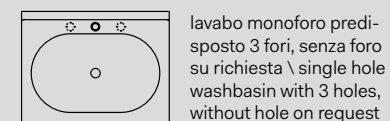

alzatina \ backsplash:
N.B. i fori rubinetto dovranno essere eseguiti a cura dell'installatore. E' necessario l'uso di un adattatore per gruppo ad incasso per compensare lo spazio di 4 cm. \ N.B. the tap holes must be made by the installer. The use of a recessed group adapter is necessary to compensate for the 4 cm space.