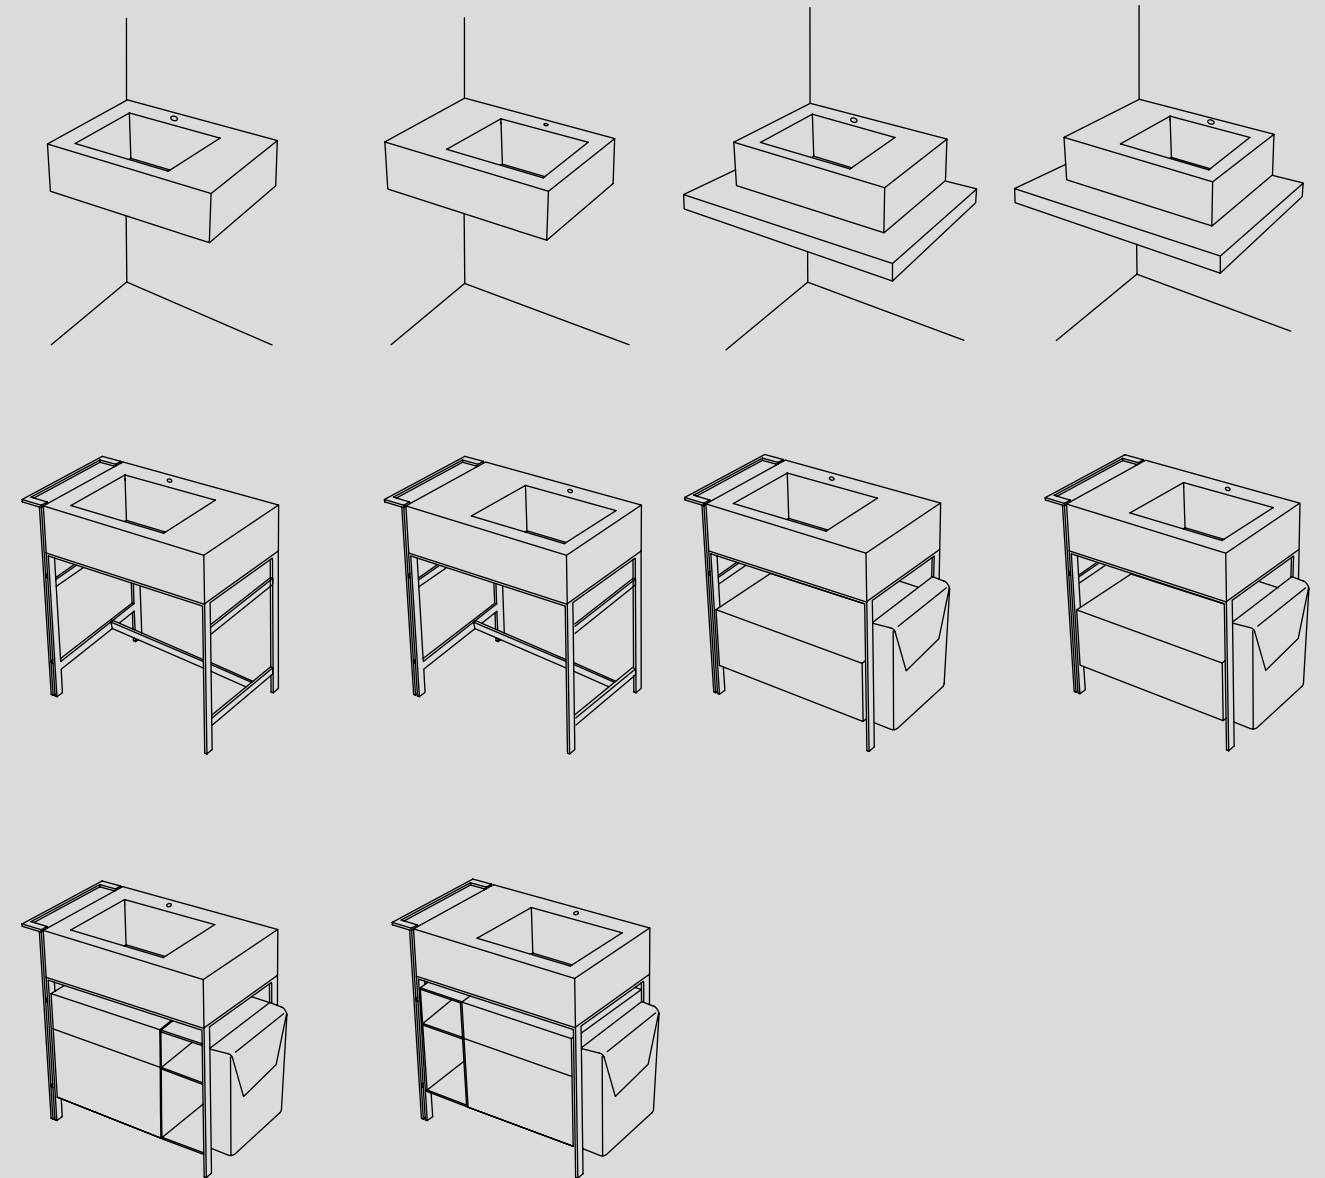

Narciso Mini: Possibilità di composizione *Possibility of composition*

Narciso Mini: dimensioni \ sizes - cm 76 x 50 x 83 h