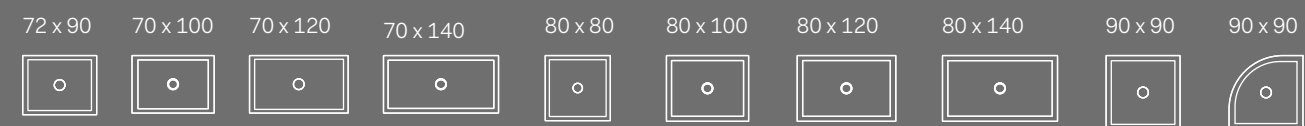

Sessanta H6