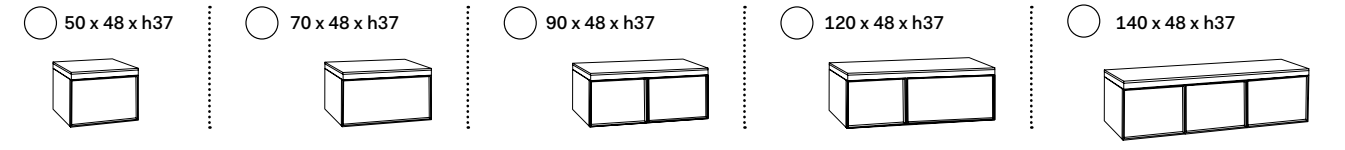

3. indica la misura del piano \ indicate the dimensions of the countertop **obbligatorio \ mandatory**

5. Indica le finiture \ Indicate finishes

- Talco Pomice Brina Basalto Lavagna Cemento Fango Cacao Arenaria Avena Lino Agave Muschio Polvere Cipria Canapa Bianco Lucido Gloss White
- Nero Matt Cemento Matt Black
- Talco Pomice Brina Arenaria Avena Cemento Basalto Muschio

firma per accettazione \ signature for acceptance