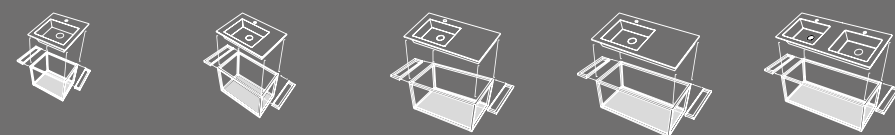

Era

Era 48
Struttura sospesa
Wall-hung framework
cm 48 x 46 x 40 h

Era 60
Struttura sospesa
Wall-hung framework
cm 60 x 46 x 40 h

Era 80
Struttura sospesa
Wall-hung framework
cm 80 x 46 x 40 h

Era 100
Struttura sospesa
Wall-hung framework
cm 100 x 46 x 40 h

Era 120
Struttura sospesa
Wall-hung framework
cm 120 x 46 x 40 h