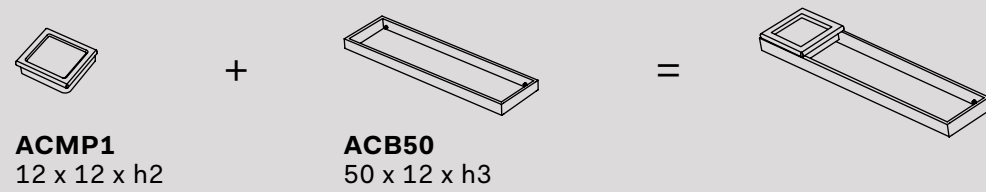

Esempi di composizione Example of composition

finiture_finishes

barre, portasciugamani, porta rotolo, porta scopino, gancio
tray, towel rack, toilet paper holder, toilet brush holder and hook

accessori in LivingTec
accessories in LivingTec

verniciature / finishes

- Nero Matt / Matt Black
- Cemento
- Bronzo Spazzolato / Brushed Bronze
- Cromo / Chrome

- Bianco / White