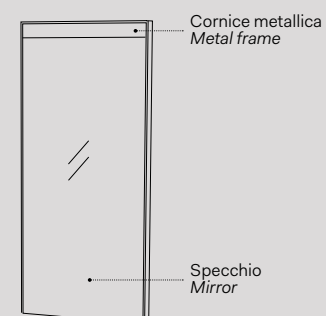

Laccature scocca *Boxlacquering*

- Nero Matt / *Matt Black*
- Bronzo Spazzolato
  Brushed Bronze
- Cemento