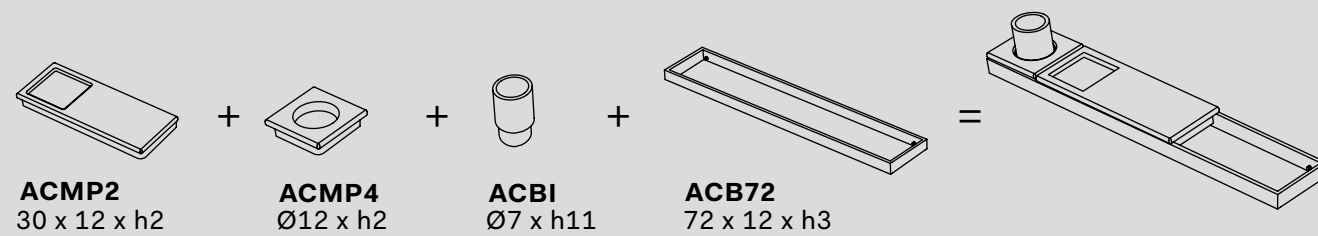

Esempi di composizione Example of composition

finiture_finishes

barre, portasciugamani, porta rotolo, porta scopino, gancio
tray, towel rack, toilet paper holder, toilet brush holder and hook

accessori in LivingTec
accessories in LivingTec

verniciature / finishes

- Nero Matt / Matt Black
- Cemento
- Bronzo Spazzolato / Brushed Bronze
- Cromo / Chrome

- Bianco / White