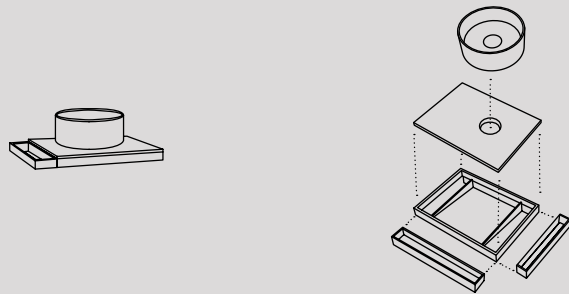

Multiplo

Vedi collezione / See collection pag. 84

Modelli disponibili
Available models

Minimultiplo lavabo Minimo + piano
Washbasin Minimo + countertop

40 x 29