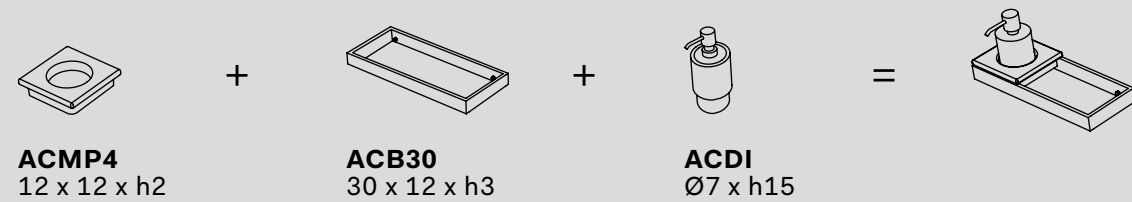

Esempi di composizione Example of composition

finiture_finishes

barre, portasciugamani, porta rotolo, porta scopino, gancio
tray, towel rack, toilet paper holder, toilet brush holder and hook

accessori in LivingTec
accessories in LivingTec

verniciature / finishes

- Nero Matt / Matt Black
- Cemento
- Bronzo Spazzolato / Brushed Bronze
- Cromo / Chrome

- Bianco / White