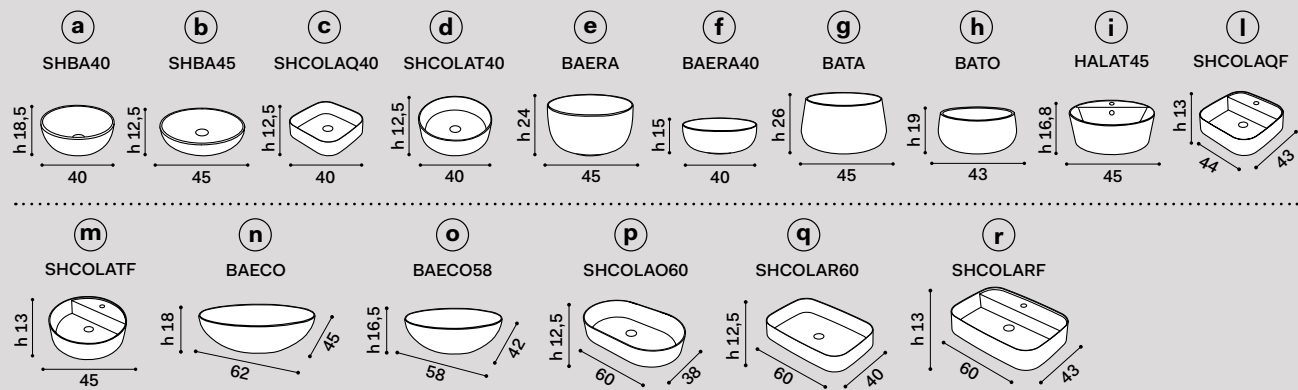

misura mobile \ cabinet measurements	lavabi \ washbasins	composizioni * \ compositions
140 x 48 x h37	a b d e f g h	65 66 67 68 69
	i l m	70 71 72 73
	c	74 75 102 78
	n o p	79 80 81 82 83 84 85
	q	86 87 88 89
	r	90 91 92 93
mobile con 3 cassetti \ cabinet with three drawers		94 95 96 97