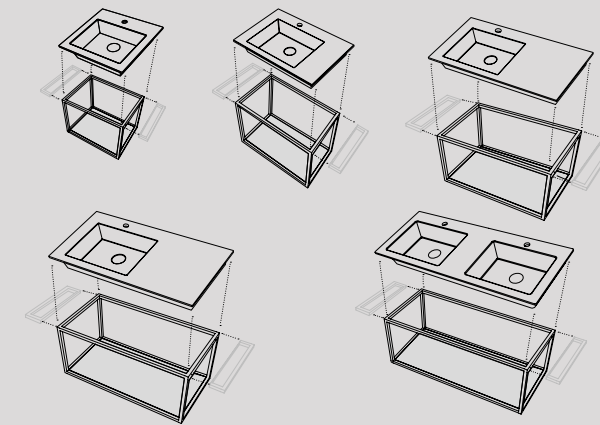

Modelli disponibili Available models

Lavabo in ceramica Ceramic washbasin

Colori: Le terre di Cielo
Colors: Le terre di Cielo

- Talco
- Pomice
- Brina
- Basalto
- Lavagna
- Cemento
- Fango
- Cacao
- Arenaria
- Avena
- Lino
- Agave
- Muschio
- Polvere
- Cipria
- Canapa
- Bianco Lucido \ Gloss White

Struttura Framework

Acciaio - Verniciature
Steel - Coating

- Nero Matt
- Cemento

Portasciugamani per struttura \ Towel rail for structure

ERPLST

Acciaio - Verniciature
Steel - Coating

- Nero Matt
- Cemento