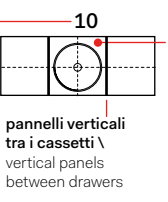

misura mobile \ cabinet measurements	lavabi \ washbasins	composizioni * \ compositions
140 x 48 x h37	a b d e f g h	65 66 67 68 69
	i l m	70 71 72 73
	c	74 75 102 78
	n o p	79 80 81 82 83 84 85
	q	86 87 88 89
	r	90 91 92 93
mobile con 3 cassetti \ cabinet with three drawers		94 95 96 97

N.B. 70 - 71 - 72 - 73: composizioni possibili solo con rubinetto sul lavabo \ compositions only possible with tap on washbasin

N.B. 102: composizione possibile solo con rubinetto a parete \ composition only possible with wall-mounted tap

N.B. 90 - 91 - 92 - 93: composizioni possibili solo con rubinetto a parete \ compositions only possible with wall-mounted tap

N.B. 94 - 95 - 96 - 97: composizioni possibili solo con rubinetto sul lavabo \ compositions only possible with tap on washbasin

LEGENDA * Il numero della **COMPOSIZIONE** che va riportato sul modulo d'ordine a pag. 75 definisce: \ The COMPOSITION number, that you must indicate on the Order Module on page 75, defines:

- misura del mobile \ cabinet measurements
- posizione del lavabo \ washbasin position
- posizione del foro rubinetto opzionale \ position of optional tap hole