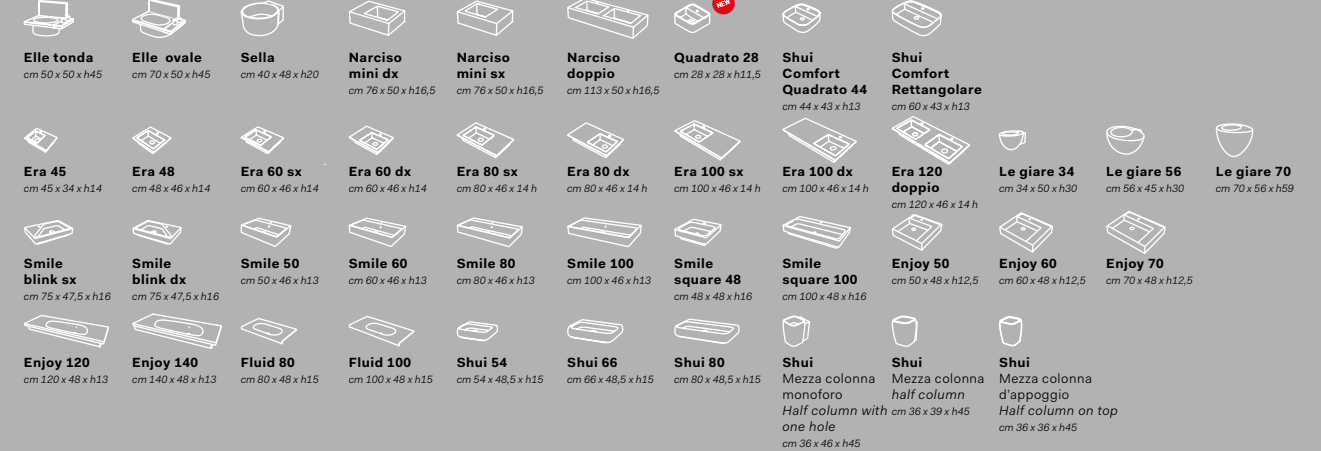

Lavabi sospesi / Wall-hung washbasins

pg. 284

Lavabi semincasso e sottopiano / Semirecessed and undercounter washbasins

pg. 328

Lavabi freestanding / Freestanding washbasins

pg. 342