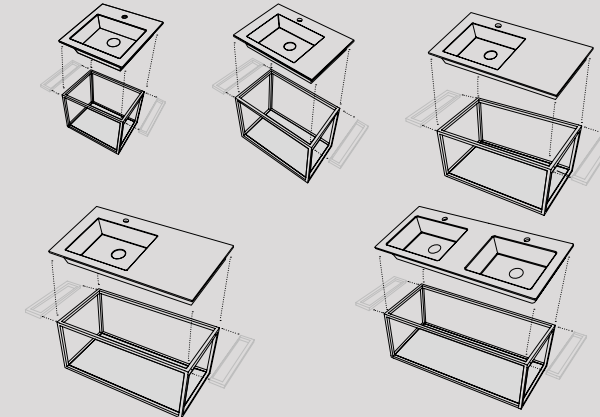

Modelli disponibili Available models

Lavabo in ceramica Ceramic washbasin

Colori: Le terre di Cielo Colors: Le terre di Cielo

- Talco
- Pomice
- Brina
- Basalto
- Lavagna
- Cemento
- Fango
- Cacao
- Arenaria
- Avena
- Lino
- Agave
- Muschio
- Polvere
- Cipria
- Canapa

Bianco Lucido \ Gloss White

Struttura Framework

Acciaio - Verniciature Steel - Coating

- Nero Matt
- Cemento

Portasciugamani per struttura \ Towel rail for structure

Acciaio - Verniciature Steel - Coating

- Nero Matt
- Cemento