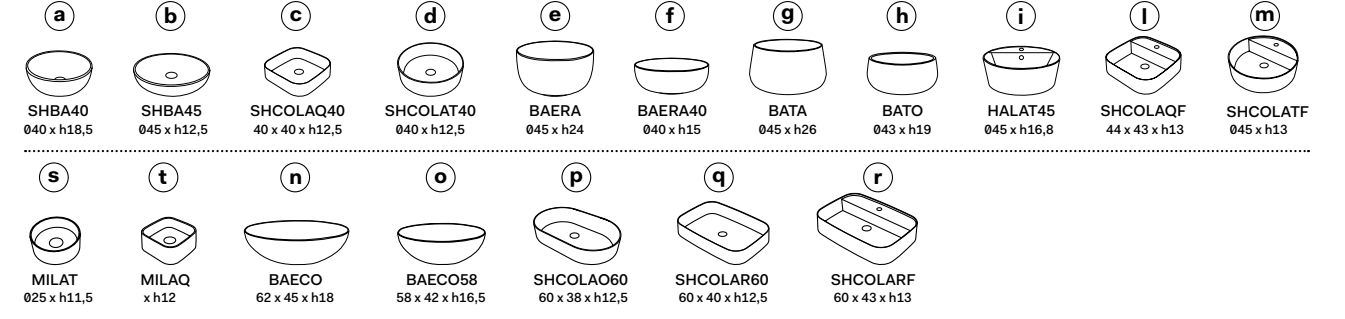

2. indica il lavabo \ indicate the washbasin **obbligatorio \ mandatory**