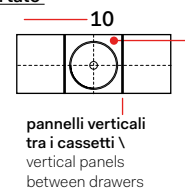

POSIZIONE FORO RUBINETTO OPZIONALE \ position of optional tap

N.B. I piani nascono senza foro rubinetto (predisposizione rubinetto a parete). Il foro rubinetto sul piano può essere effettuato su richiesta con supplemento di prezzo. \ The countertops are produced without tap holes (predispositioned to wall taps). On request and for an extra charge, the tap hole can be positioned on the countertop.

Modulo ordine

Multiplo: piano e mobile a giorno
Multiplo: with countertop and open day cabinet

1. indica la composizione scelta \ indicate the chosen composition **obbligatorio \ mandatory**

numero composizione \ composition number n°.....

- rubinetto a parete \ wall mounted tap
- rubinetto su piano opzionale \ optional countertop tap
- piani senza fori (pietta-rubinetto) \ countertops without holes (waste-tap)

N.B. I PIANI NASCONO SENZA FORO RUBINETTO (predisposizione rubinetto a parete). Il foro rubinetto sul piano può essere effettuato su richiesta con un costo di 20 € (prezzo netto + IVA). \ The countertops are produced without tap holes (predispositioned to wall taps). On request the tap hole can be positioned on the countertop, with an extra charge of €20 (nett + IVA)