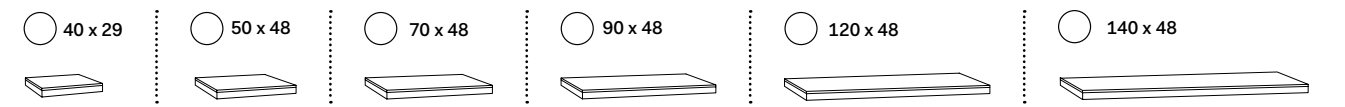

3. indica la misura del piano \ indicate the dimensions of the countertop **obbligatorio \ mandatory**