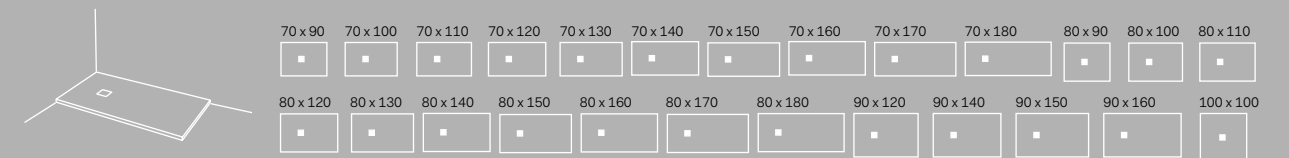

Piatti doccia

Shower trays

pg. 334

Infinito H3

piatto doccia in ceramica h3
h3 ceramic shower tray