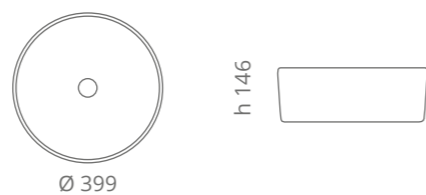

Ø foro / hole = 45 mm
peso / weight = 4,20 kg