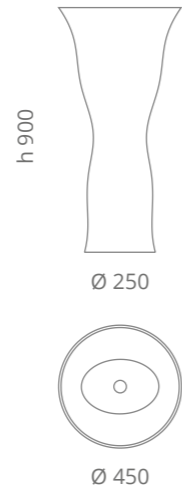

VetroFreddo

Ø foro / hole = 45 mm
peso / weight = 18,00 kg