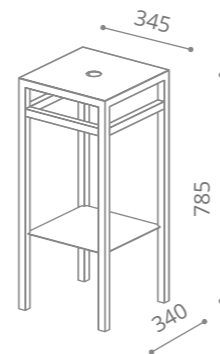

peso / weight = 11,00 kg

white mat / white glass

MOVEBOB

black mat / black glass

MOVENON