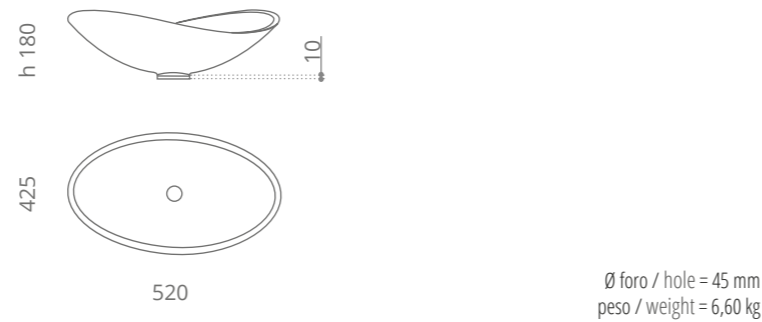

**Kool XL FL**

Ø foro / hole = 45 mm  
peso / weight = 6,70 kg

**Kool** oversized

Ø foro / hole = 45 mm  
peso / weight = 6,70 kg

**Air**

Ø foro / hole = 45 mm  
peso / weight = 6,30 kg

**Infinity over**  
design by LEONARDO GIOMARELLI