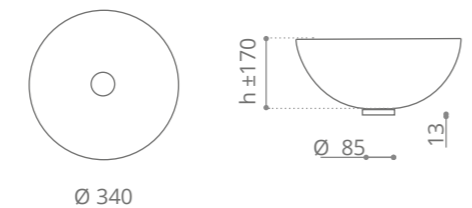

Ø foro / hole = 45 mm
peso / weight
lavabo / washbasin = 7,50 kg
piletta / waste = 0,35 kg
anello / base ring = 0,42 kg

Piletta in ottone a scarico libero e base anello inclusi Brass free flow waste and base ring included