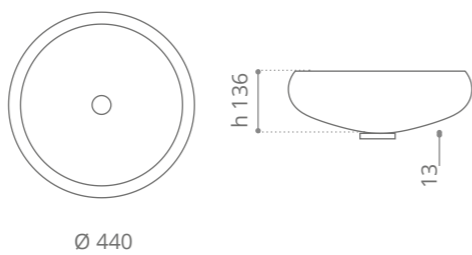

clear / chrome  
SCENICASTROT01F4

clear / gold  
SCENICASTROT01F3

Piletta in ottone a scarico libero e base anello inclusi Brass free flow waste and base ring included

**Scenic Ice**

Ø foro / hole = 45 mm  
peso / weight  
lavabo / washbasin = 7,10 kg  
piletta / waste = 0,35 kg  
anello / base ring = 0,42 kg