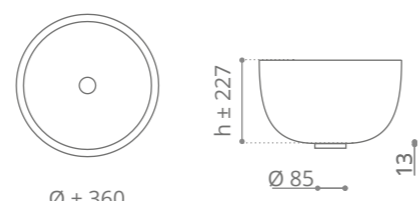

white-black / chrome  
CANALEWBF4

white-black / gold  
CANALEWBF3

Piletta in ottone a scarico libero e base anello inclusi  
Brass free flow waste and base ring included

**Ducale** Murano Blu

Ø foro / hole = 45 mm  
peso / weight  
lavabo / washbasin = ±8,15 kg  
piletta / waste = 0,35 kg  
anello / base ring = 0,42 kg