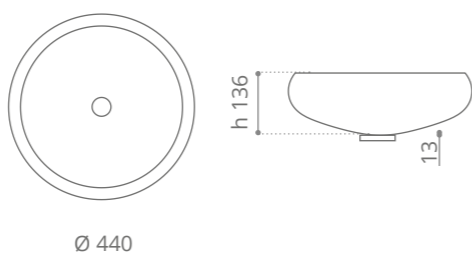

Ø foro / hole = 45 mm
peso / weight
lavabo / washbasin = 7,50 kg
piletta / waste = 0,35 kg
anello / base ring = 0,42 kg

Piletta in ottone a scarico libero e base anello inclusi Brass free flow waste and base ring included