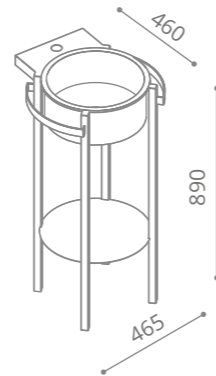

peso / weight = 9,00 kg