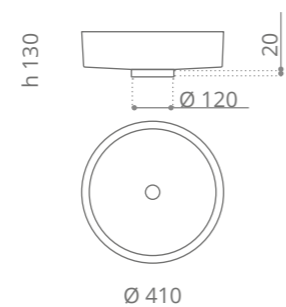

“Collezione d’arte futurista”
“The avant-garde collection”

Leggerezza e design sposano la tecnologia.
Light weight, spectacular design, innovative technology.

Ø foro / hole = 45 mm
peso / weight = 3,10 kg

Ø foro / hole = 45 mm
peso / weight = 3,30 kg

Ø foro / hole = 45 mm
peso / weight = 3,30 kg

Ø foro / hole = 45 mm
peso / weight = 4,65 kg