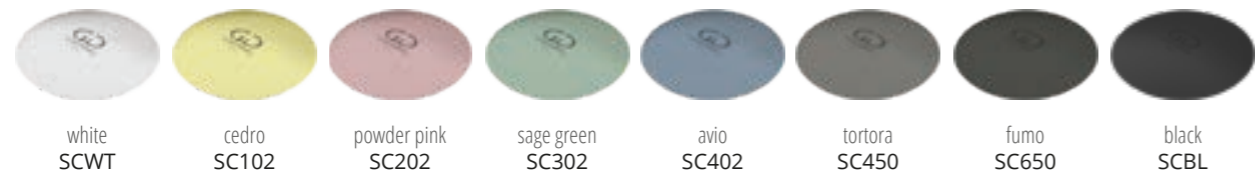

Piletta scarico libero

Piletta in ottone a scarico libero con logo GD Waste with free flow plug with GD logo (Ø 70 - H 100 mm)