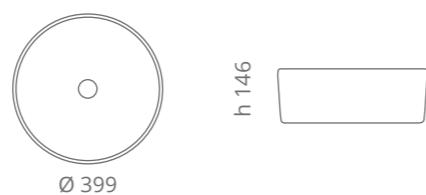

Ø foro / hole = 45 mm  
peso / weight = 4,20 kg

champagne  
MAREAK39HCH

moka  
MAREAK39HMK

**Drop Katino**

Ø foro / hole = 45 mm  
peso / weight = 4,20 kg

marine  
DROPK39T20

turquoise  
DROPK39T12

red  
DROPK39T16