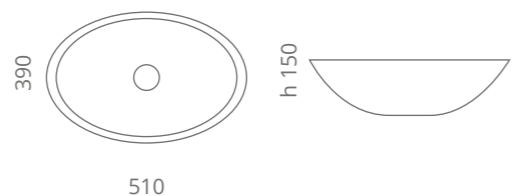

yellow  
DROPK39T37

saffron yellow  
MAREAK39SY

powder pink  
MAREAK39PP

sage green  
MAREAK39SG

lavender  
MAREAK39LV

sky blue  
MAREAK39SBL

**Flou**

Ø foro / hole = 45 mm  
peso / weight = 4,50 kg