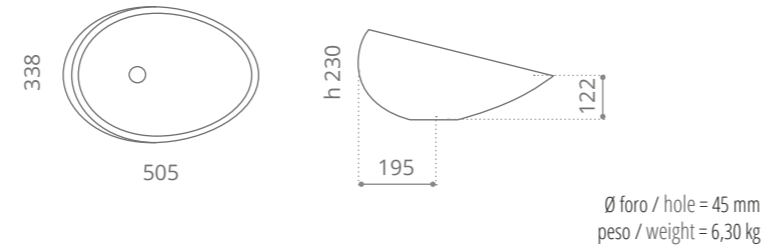

**Kool XL FL**

Ø foro / hole = 45 mm  
peso / weight = 6,70 kg

**Kool** oversized

Ø foro / hole = 45 mm  
peso / weight = 6,70 kg

**Air**

Ø foro / hole = 45 mm  
peso / weight = 6,30 kg

**Infinity over**  
design by LEONARDO GIOMARELLI