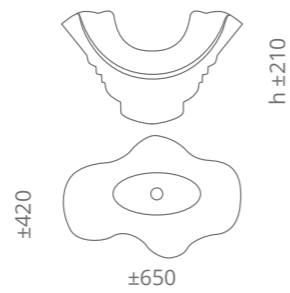

blue / black beads
ARTEQUATTRBBF4

Ø foro / hole = 45 mm
peso / weight = 8,40 kg

Piletta in ottone a scarico libero inclusa Brass free flow waste included