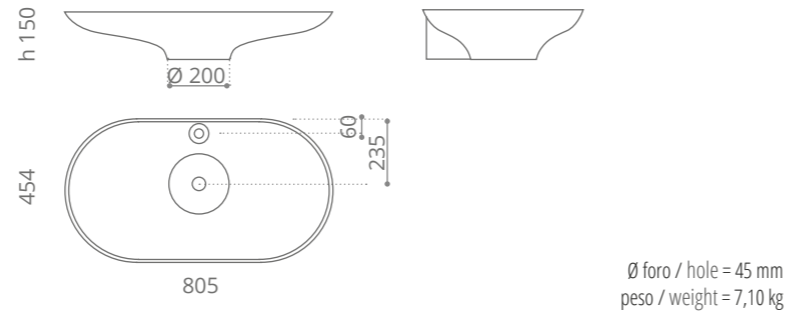

Ø foro / hole = 45 mm
peso / weight = 7,10 kg