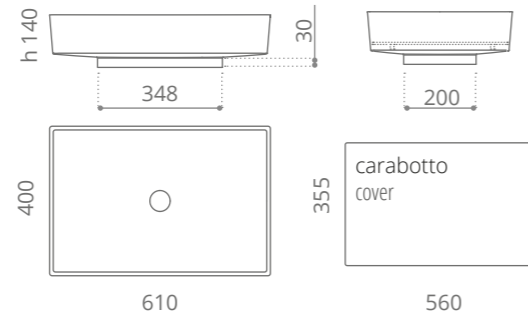

**Blade Vision**

Ø foro / hole = 45 mm  
peso / weight = 8,70 kg

white mat  
BLADEBO

black mat  
BLADENO

old brass  
BLADEOB

old bronze  
BLADEBZO

old copper  
BLADECPO

old dark inox  
BLADEDXO