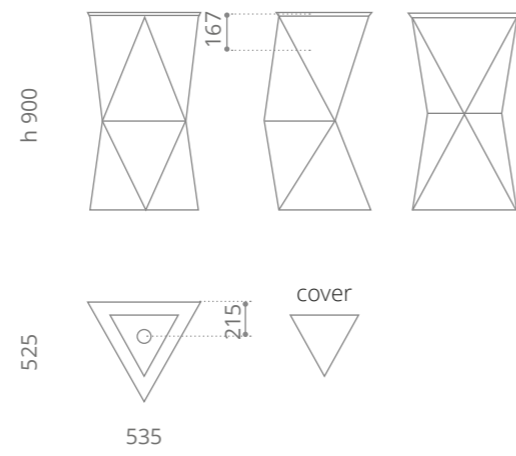

Ø foro / hole = 45 mm
peso / weight = 22,5 kg