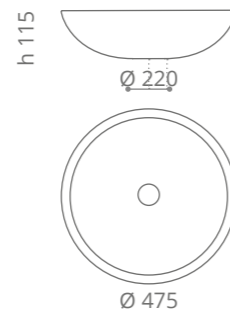

Ø foro / hole = 45 mm
peso / weight = 9,00 kg