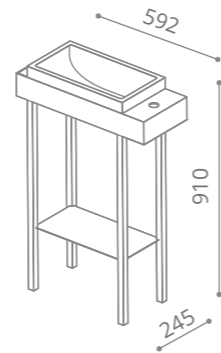

peso / weight = 27,00 kg