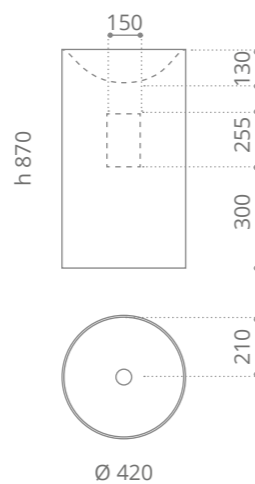

Ø foro / hole = 45 mm
peso / weight = 28,50 kg