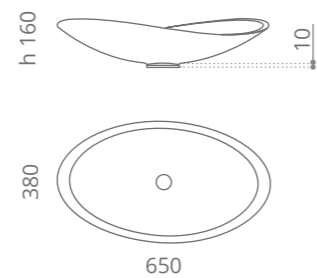

Ø foro / hole = 45 mm  
peso / weight = 3,10 kg

**Infinity Colour**  
design by **LEONARDO GIOMARELLI**

Ø foro / hole = 45 mm  
peso / weight = 3,30 kg

**Infinity Starlight**  
design by **LEONARDO GIOMARELLI**