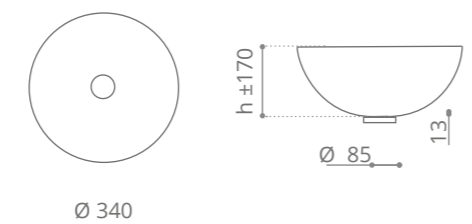

**Ramada**

Ø foro / hole = 45 mm  
peso / weight  
lavabo / washbasin = 7,50 kg  
piletta / waste = 0,35 kg  
anello / base ring = 0,42 kg

clear / chrome  
RAMADAT01F4

clear / gold  
RAMADAT01F3

Piletta in ottone a scarico libero e base anello inclusi Brass free flow waste and base ring included