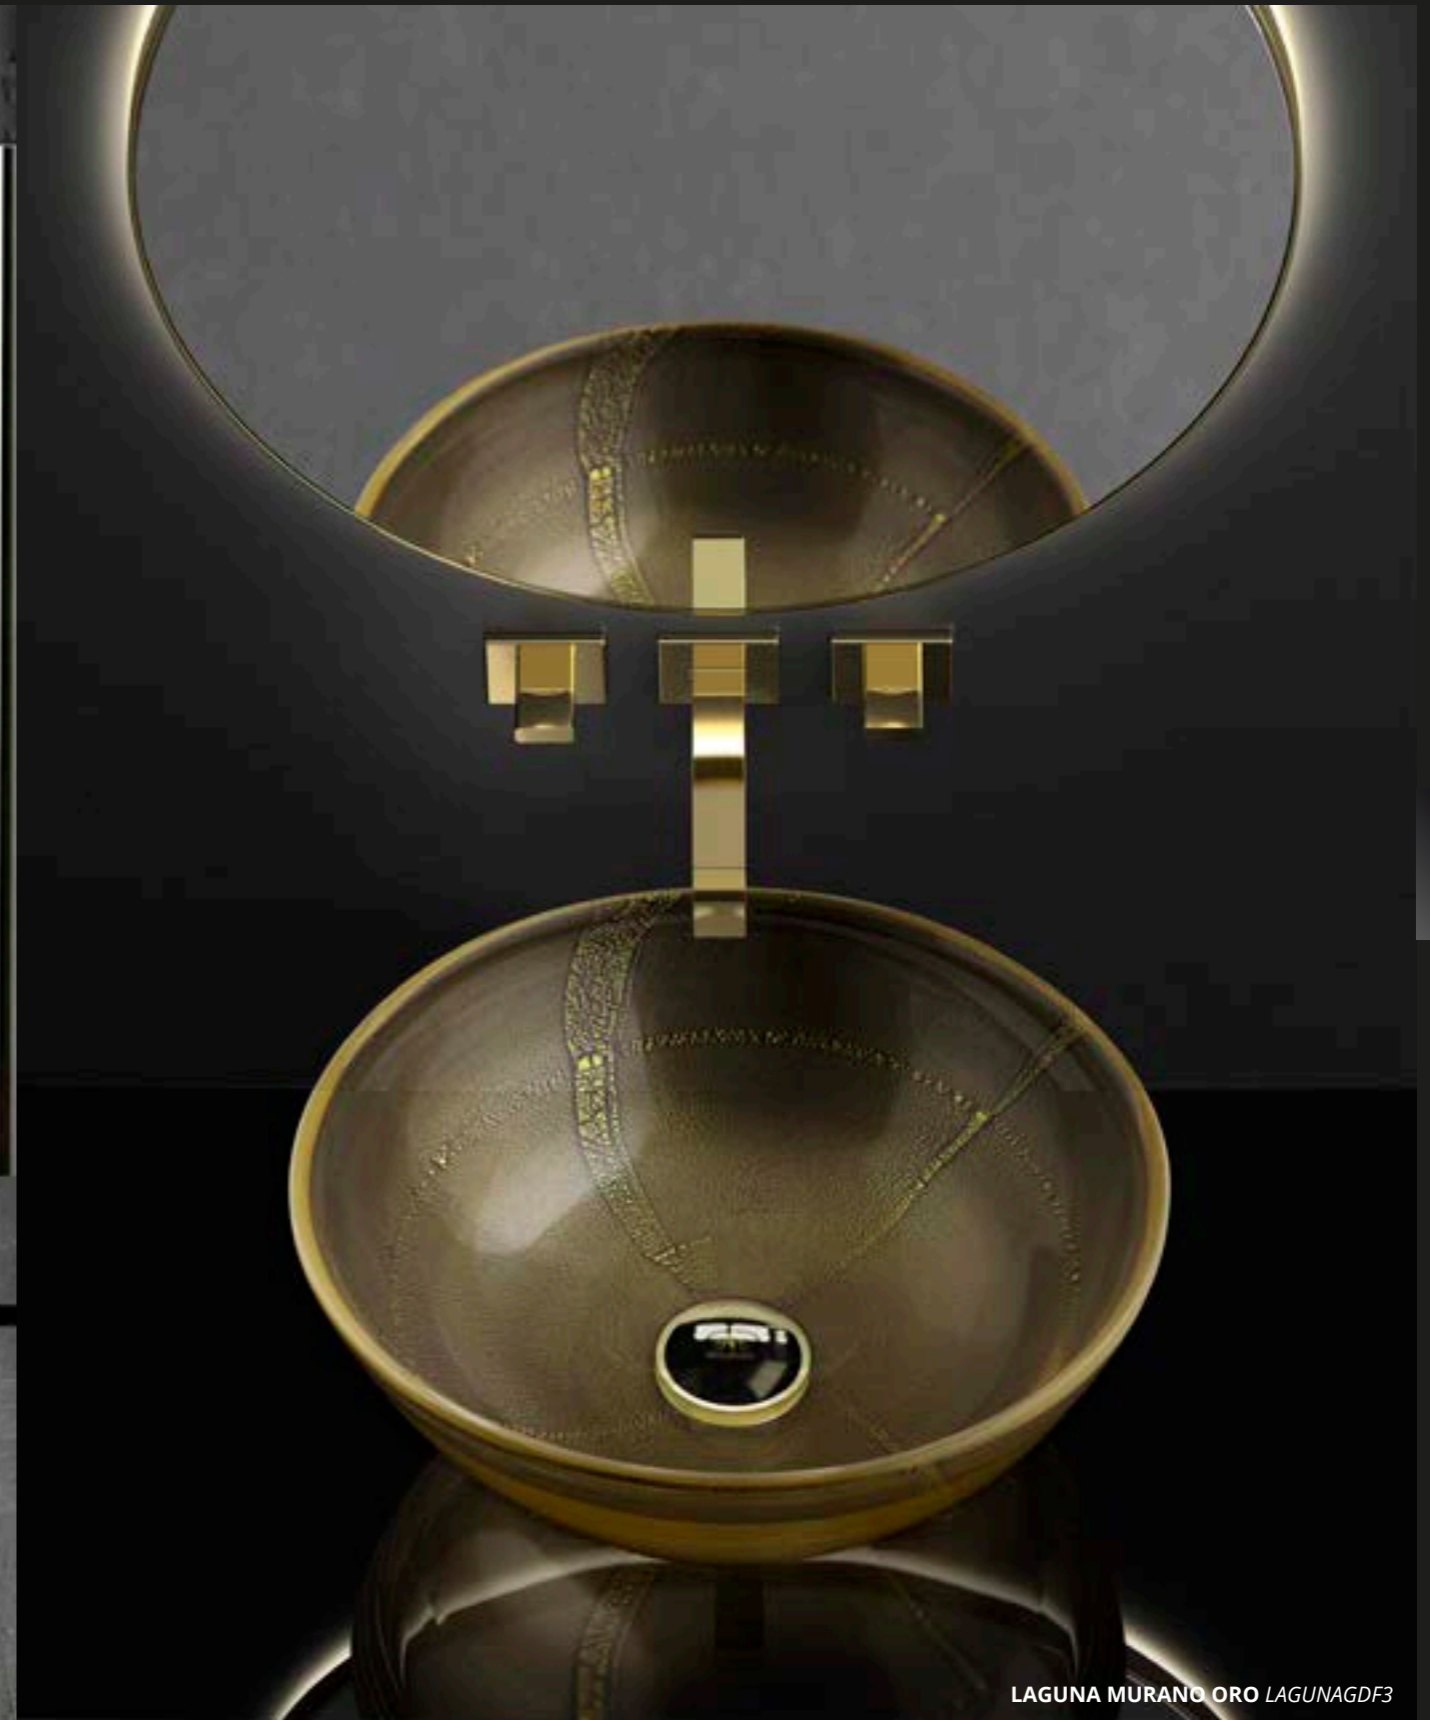

Laguna Murano Oro

LAGUNA MURANO ORO LAGUNAGDF3

made with
MURANO®
glass

WASHBASINS

LAVABI

Ø ±400 x h ±176