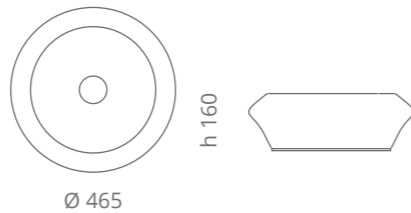

**Isola** Murano Small  
design by **ALESSANDRO LENARDA**

Ø foro / hole = 45 mm  
peso / weight = 4,70 kg

opal white  
ISOLASMT36

mat opal white  
ISOLASMS36

Piletta ABS a scarico libero e base in Vetrofreddo incluse.  
Illuminazione led e trasformatore inclusi.  
Abs free flow waste and Vetrofreddo base. Led lighting and transformer included.