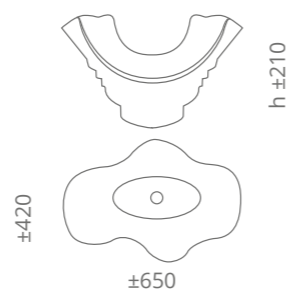

Ø foro / hole = 45 mm  
peso / weight = 9,20 kg

black - gold  
CALLABG

black - silver  
CALLABS

Supporto in VetroFreddo nero incluso VetroFreddo black basement included

**Arte** Murano Uno

clear / gold leaf  
ARTEUNOFOF4