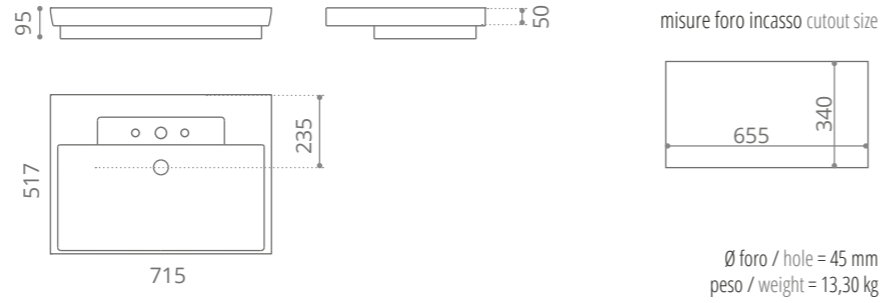

**Koko**

Ø foro / hole = 45 mm  
peso / weight = 12,20 kg

Lavabo con struttura d'appoggio  
Washbasin with supporting structure

**Play**

Ø foro / hole = 45 mm  
peso / weight = 11,50 kg

**Play FL**

**Italy FL**