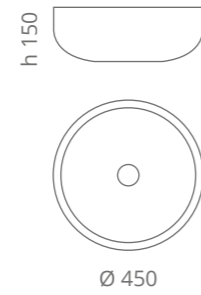

Ø foro / hole = 45 mm
peso / weight = 10,80 kg

Ø foro / hole = 45 mm
peso / weight = 5,50 kg

Ø foro / hole = 45 mm
peso / weight = 12,00 kg

Ø foro / hole = 45 mm
peso / weight = 12,00 kg

Disegno tecnico per versione da sottopiano disponibile su richiesta Technical drawing for undermount version available on request

Ø foro / hole = 45 mm
peso / weight = 12,20 kg

Lavabo con struttura d'appoggio
Washbasin with supporting structure

Ø foro / hole = 45 mm
peso / weight = 11,50 kg