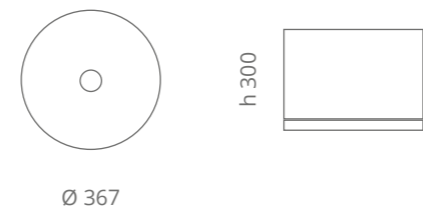

Ø foro / hole = 45 mm
peso / weight = ±6,80 kg

Si consiglia di utilizzare solo piletta a scarico libero The use of a free-flow type waste is recommended

Xtreme Marble Medium