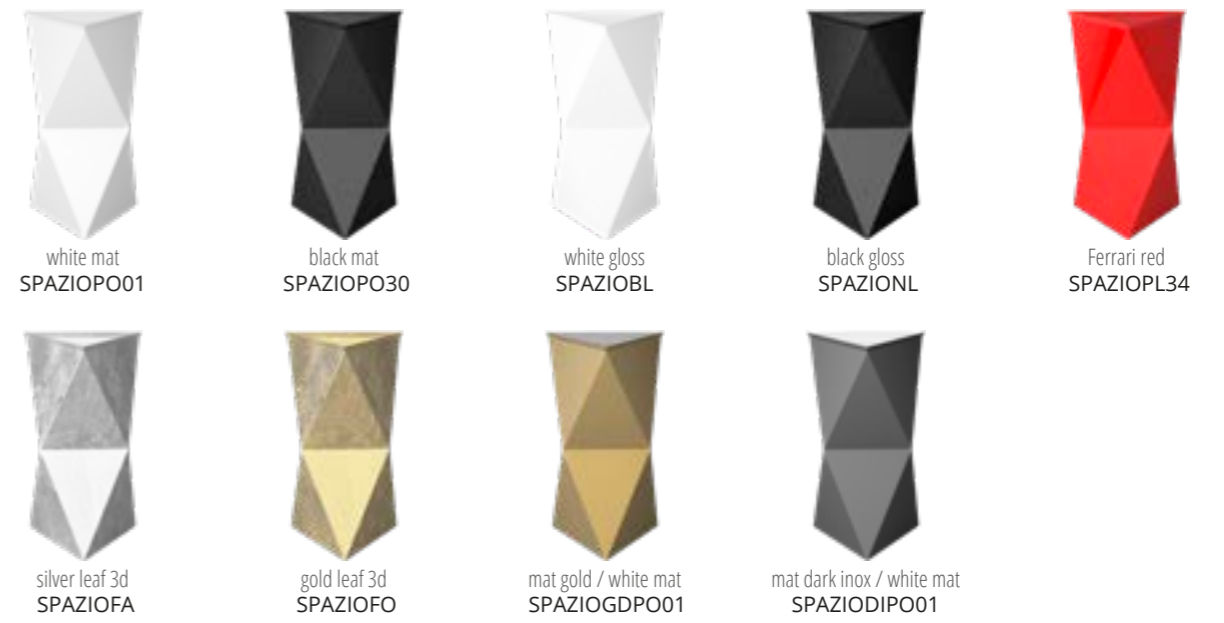

Completo di scarico a pavimento e piletta ABS cromo a scarico libero inclusa Equipped with floor drain connection and chrome ABS free flow waste included