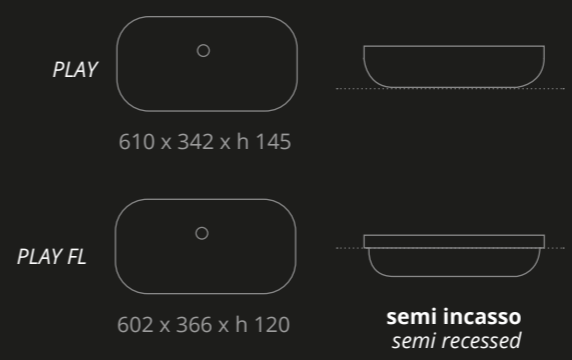

PLAY PLAYPO30