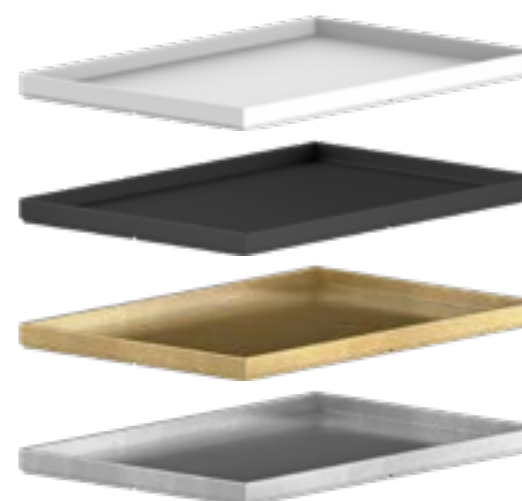

white
LOUNGE301

black mat
LOUNGE3NO

gold leaf
LOUNGE3FO

silver leaf
LOUNGE3FA