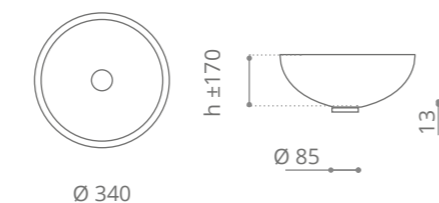

Ø foro / hole = 45 mm
peso / weight
lavabo / washbasin = ±7,50 kg
piletta / waste = 0,35 kg
anello / base ring = 0,42 kg

Piletta in ottone a scarico libero e base anello inclusi Brass free flow waste and base ring included