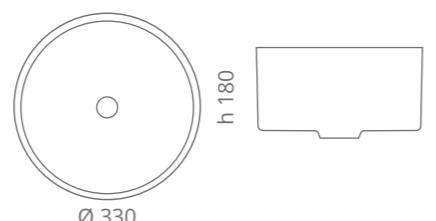

Ø foro / hole = 45 mm
peso / weight
lavabo / washbasin = ± 8 / 9 kg
piletta / waste = 0,35 kg