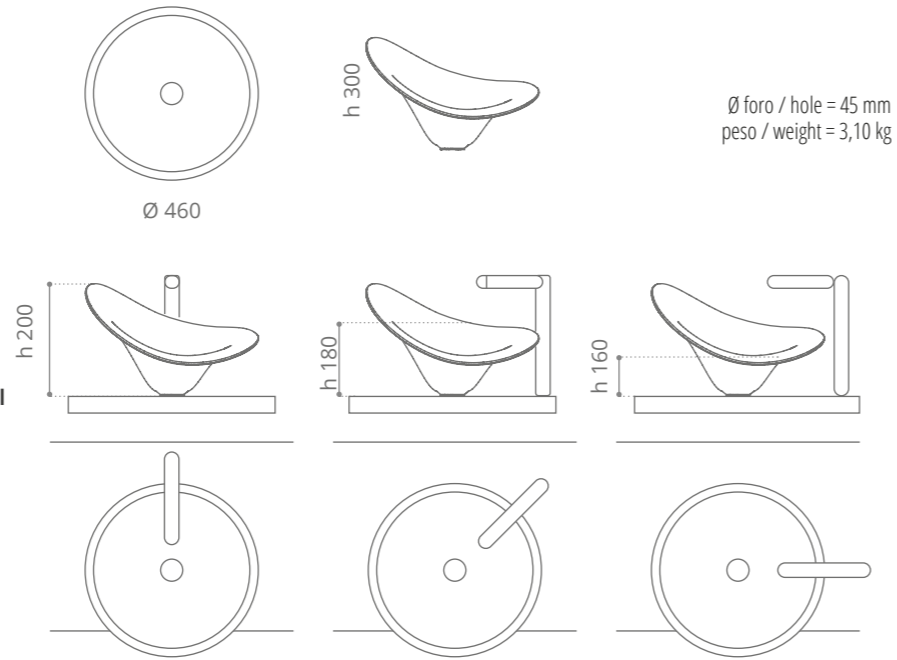

Ø foro / hole = 45 mm  
peso / weight = 3,10 kg

**Infinity Colour**  
design by **LEONARDO GIOMARELLI**

Ø foro / hole = 45 mm  
peso / weight = 3,30 kg

**Infinity Starlight**  
design by **LEONARDO GIOMARELLI**