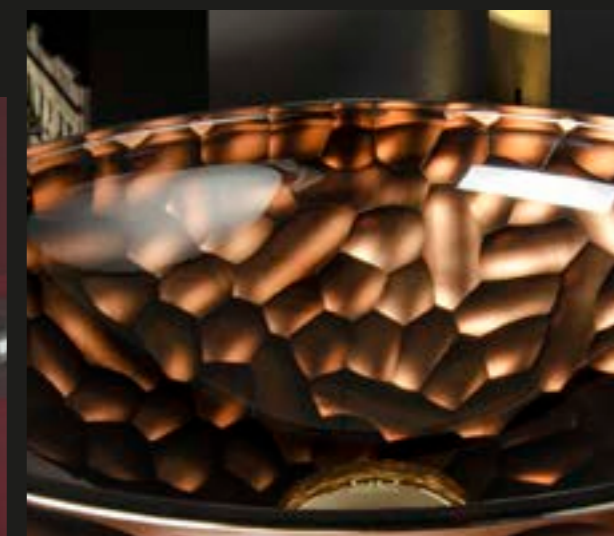

Florence Glass ATELIER®

Il progetto Atelier nasce dalla ricerca stilistica che una nostra equipe interna realizza rivolgendo lo sguardo al mondo della moda. I colori e le texture che vengono rappresentati nel programma sono la sintesi delle nuove tendenze.

The "Florence Glass Atelier" project is inspired by embedding the philosophy of the fashion world into product research.

The focus lays on enhancing crystal material with colours and textures of fashion trends.