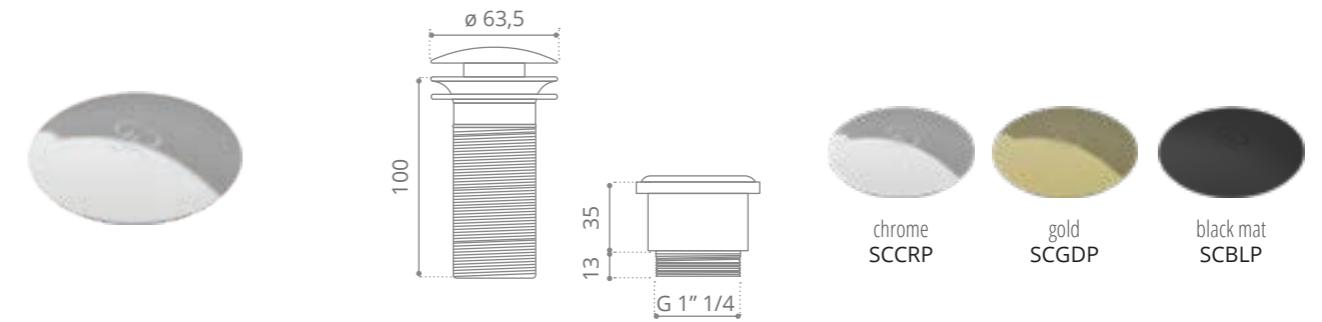

Piletta klik-clak senza troppopieno

Piletta klik clak in ottone con logo GD
Brass Up & Down waste with GD logo (without overflow)
(Ø 63,5 - H 100 mm)