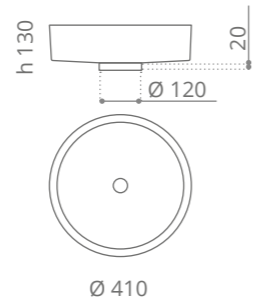

Ø foro / hole = 45 mm
peso / weight = 5,85 kg