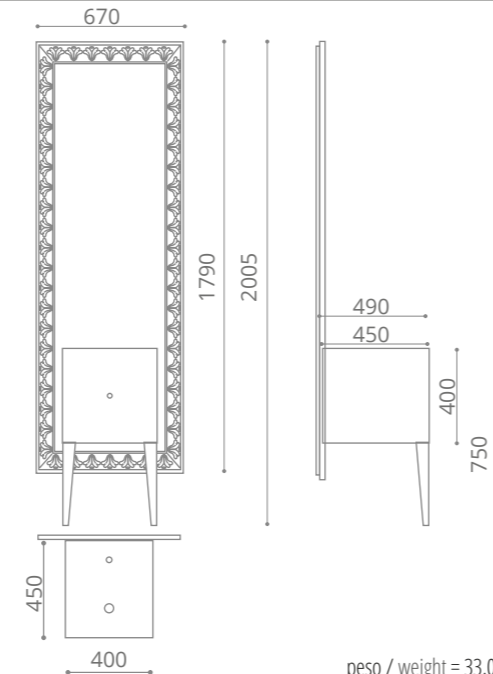

peso / weight = 33,00 kg

white gloss / silver leaf
FLBFAFASFTF4

white gloss / gold leaf
FLBFOFOSFTF3

black gloss / silver leaf
FLNFAFASFTF4

black gloss / gold leaf
FLNFOFOSFTF3