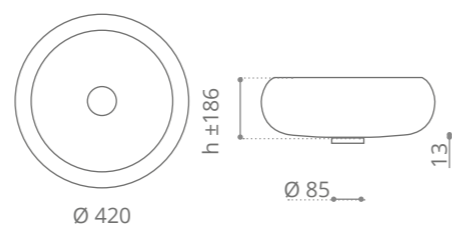

Glo Ball Crystal Ice

Ø foro / hole = 45 mm
peso / weight
lavabo / washbasin = 19,20 Kg
piletta / waste = 0,35 kg
anello / base ring = 0,42 kg