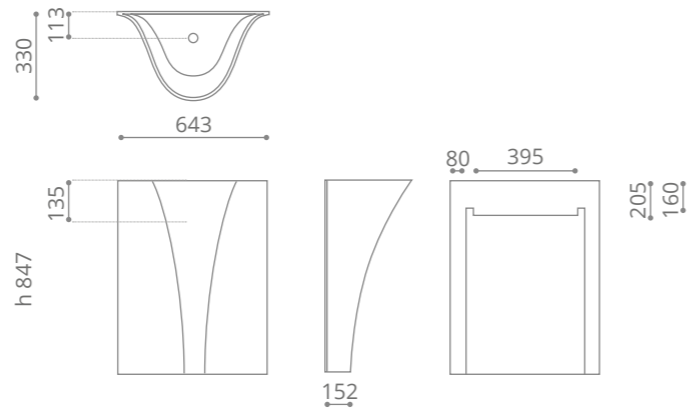

VetroFreddo

Ø foro / hole = 45 mm
peso / weight = 21 kg