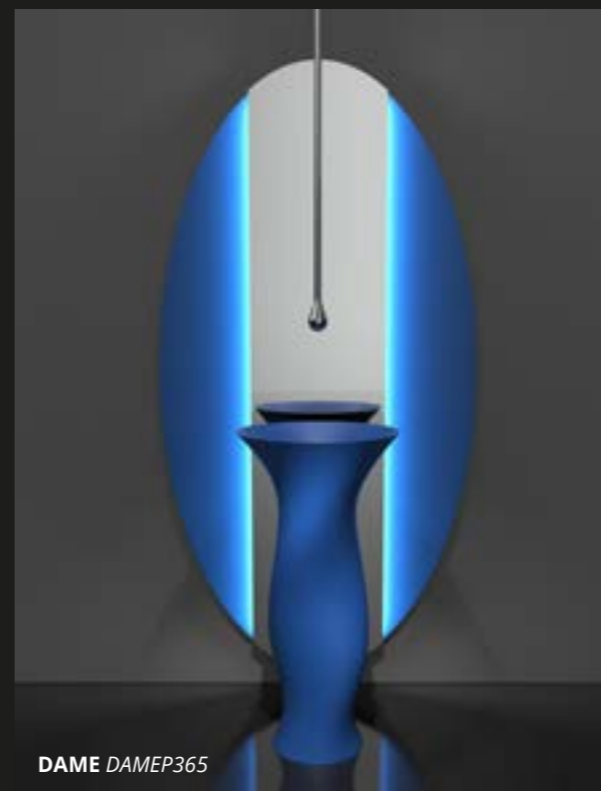

DAME DAMEPL

DAME DAMEP365