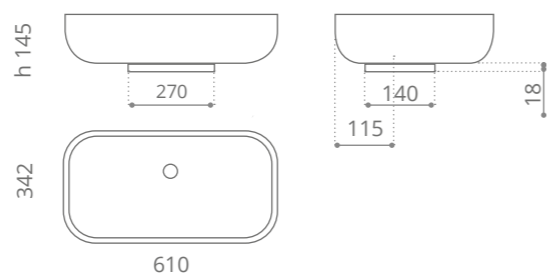

**Koko**

Ø foro / hole = 45 mm  
peso / weight = 12,20 kg

Lavabo con struttura d'appoggio  
Washbasin with supporting structure

**Play**

Ø foro / hole = 45 mm  
peso / weight = 11,50 kg

**Play FL**

**Italy FL**