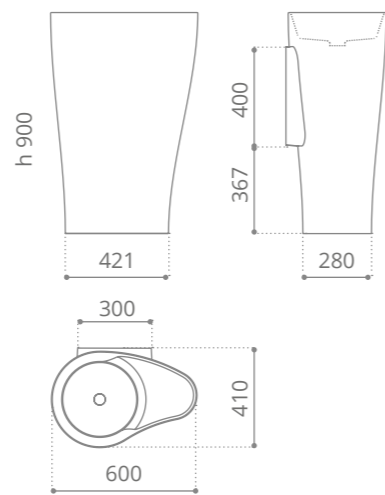

## Khorus

design by **VINCENZO MISSANELLI**

VetroFreddo

con o senza foro rubinetto  
with or without tap hole

Ø foro / hole = 45 mm  
peso / weight = 26,45 kg

white mat  
KHORUSPO01

con foro rubinetto  
with tap hole  
KHORUSPO01M