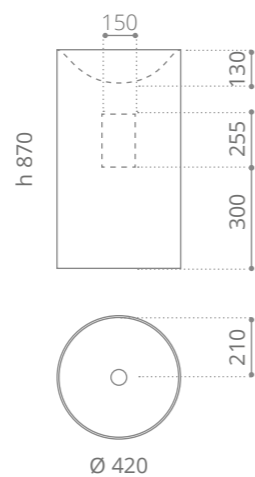

Ø foro / hole = 45 mm
peso / weight = 26,30 kg