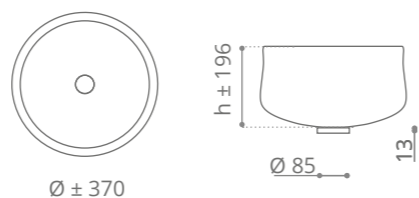

white gold / chrome  
OTTICOWGF4

white gold / gold  
OTTICOWGF3

Piletta in ottone a scarico libero e base anello inclusi  
Brass free flow waste and base ring included

**Ottico** Murano

Ø foro / hole = 45 mm  
peso / weight  
lavabo / washbasin = 6,40 kg  
piletta / waste = 0,35 kg  
anello / base ring = 0,42 kg