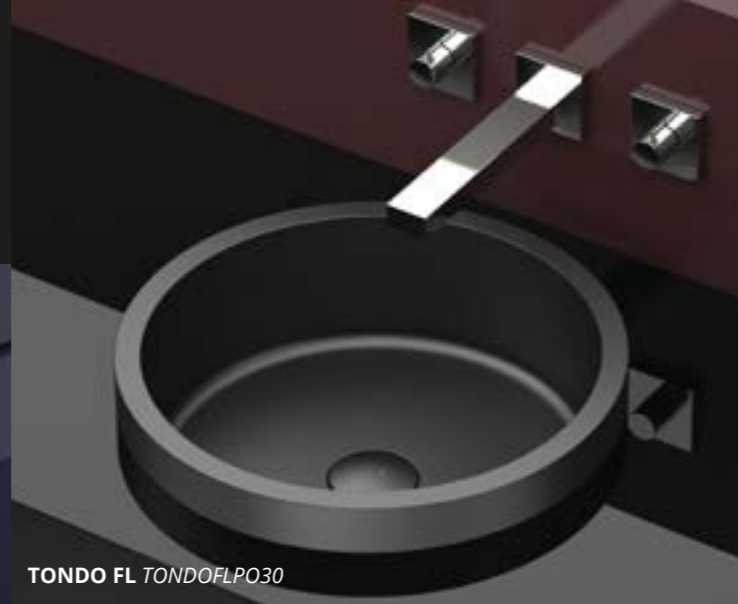

Tondo FL

semi incasso semi recessed

Ø 380 x h 147