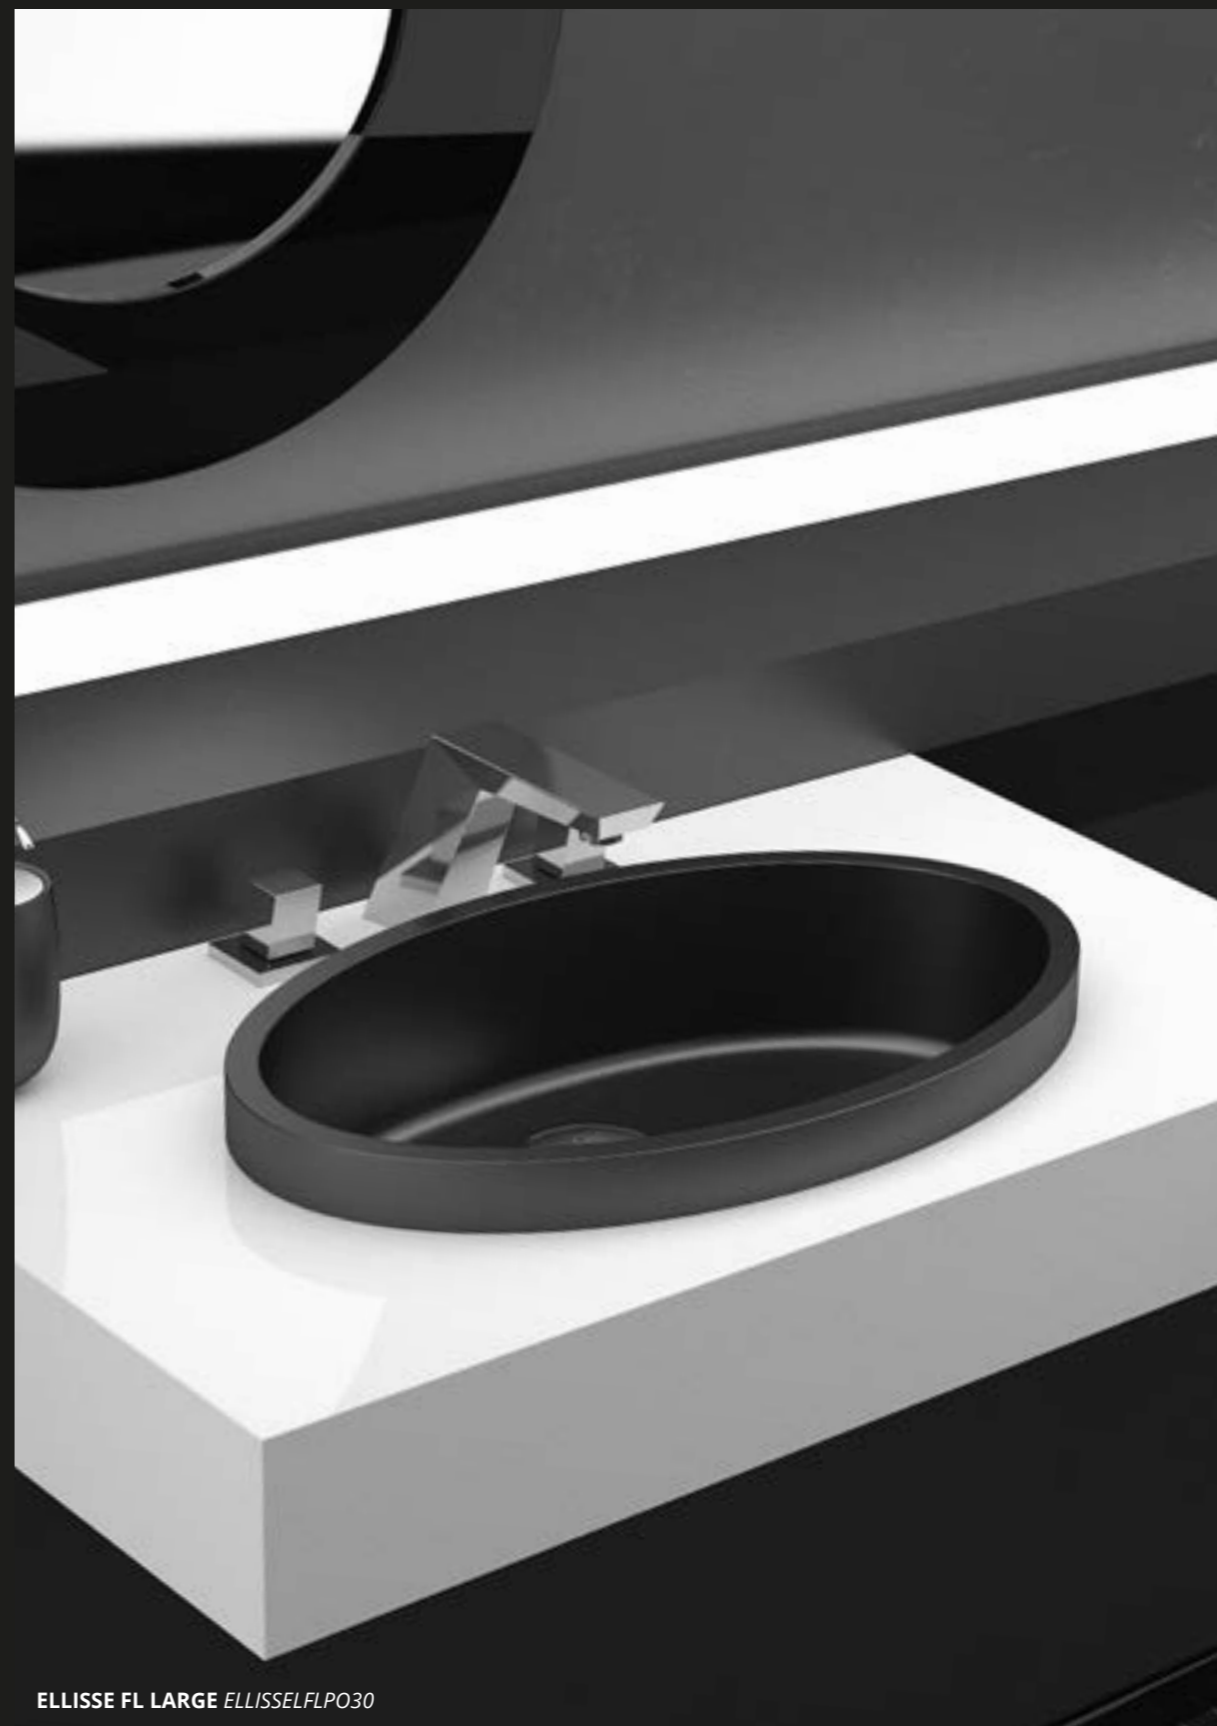

# Ellisse FL

ELLISSE FL LARGE ELLISSEFLPO30

425 x 315 x h 148  
SMALL

510 x 336 x h 148  
LARGE

545 x 407 x h 147  
XL

semi incasso semi recessed

**Pert®**  
polimero tecnologico

Leggerezza e design sposano la tecnologia.  
Light weight, spectacular design, innovative technology.