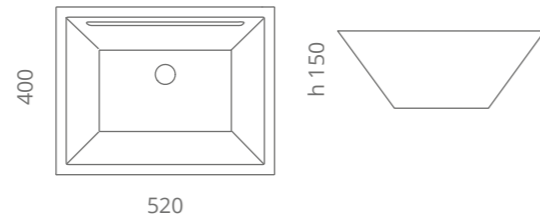

Ø foro / hole = 45 mm
peso / weight = 12,00 kg