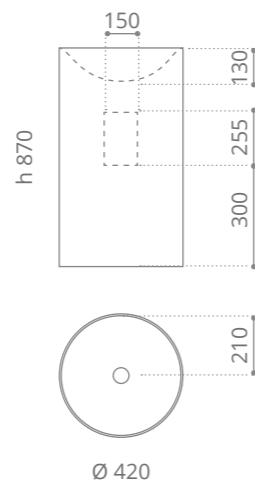

Ø foro / hole = 45 mm
peso / weight = 28,50 kg