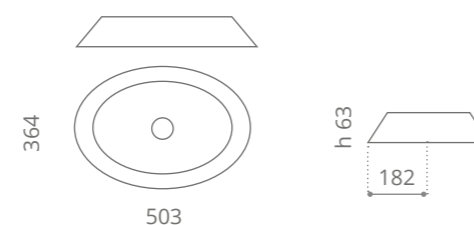

Ø foro / hole = 45 mm
peso / weight = 5,50 kg

Ø foro / hole = 45 mm
peso / weight = 5,70 kg

completo di illuminazione led e trasformatore Led light and transformer included.

Ø foro / hole = 45 mm
peso / weight = 3,20 kg

Ø foro / hole = 45 mm
peso / weight = 4,50 kg