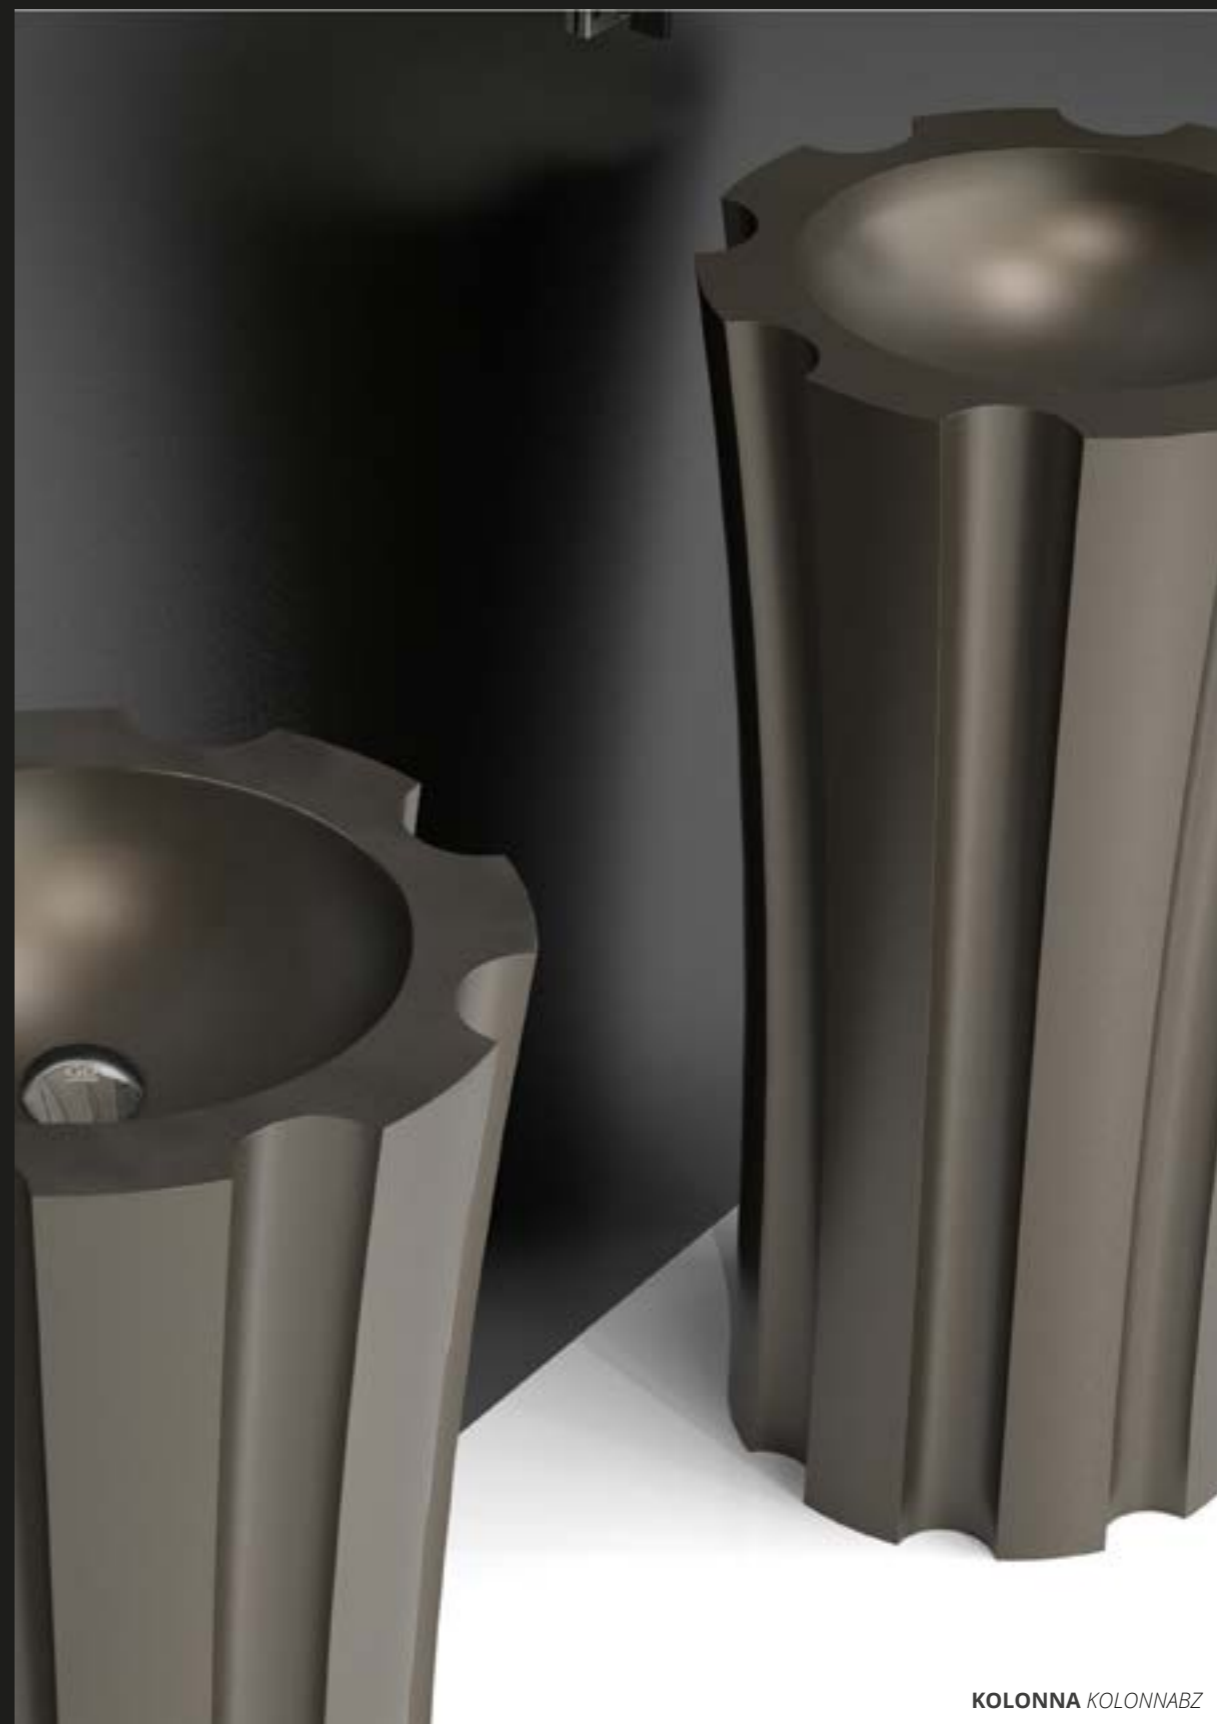

Kolonna

design by **LUCA BOJOLA**

REGENTS KING SMALL
manopole rubinetto in cristallo
crystal faucet handles
Glamorous Tuning collection

KOLONNA KOLONNABZ

KOLONNA KOLONNAGD

KOLONNA KOLONNABZ

Ø 480 x h 900

Vetro Freddo®

FREESTANDING WASHBASINS

307

LAVABI DA TERRA

design by **Luca Bojola**