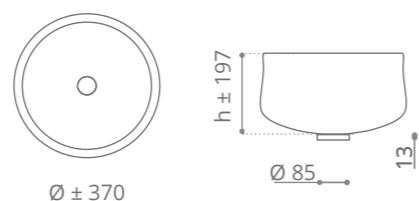

grey-white / chrome  
OTTICOGWF4

grey-white / gold  
OTTICOGWF3

Piletta in ottone a scarico libero e base anello inclusi  
Brass free flow waste and base ring included

**Canale** Murano

Ø foro / hole = 45 mm  
peso / weight  
lavabo / washbasin = 6,40 kg  
piletta / waste = 0,35 kg  
anello / base ring = 0,42 kg