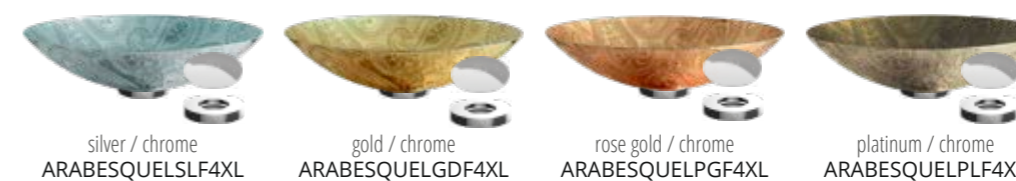

silver / chrome
ARABESQUELSLF4XL

gold / chrome
ARABESQUELGDF4XL

rose gold / chrome
ARABESQUELPGF4XL

platinum / chrome
ARABESQUELPLF4XL

Piletta XL a scarico libero e base anello inclusi XL free flow waste and base ring included