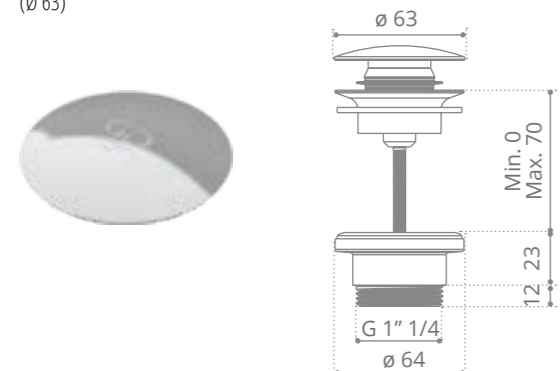

Piletta universale a scarico libero

Piletta a scarico libero con Logo GD (per lavabi sottopiano e strutture “Plus”), fornita con accessorio per versione click clack.
Free flow waste with GD Logo (for undermounted washbasins and “Plus” washstands), equipped with set for pop-up option.
(Ø 63)