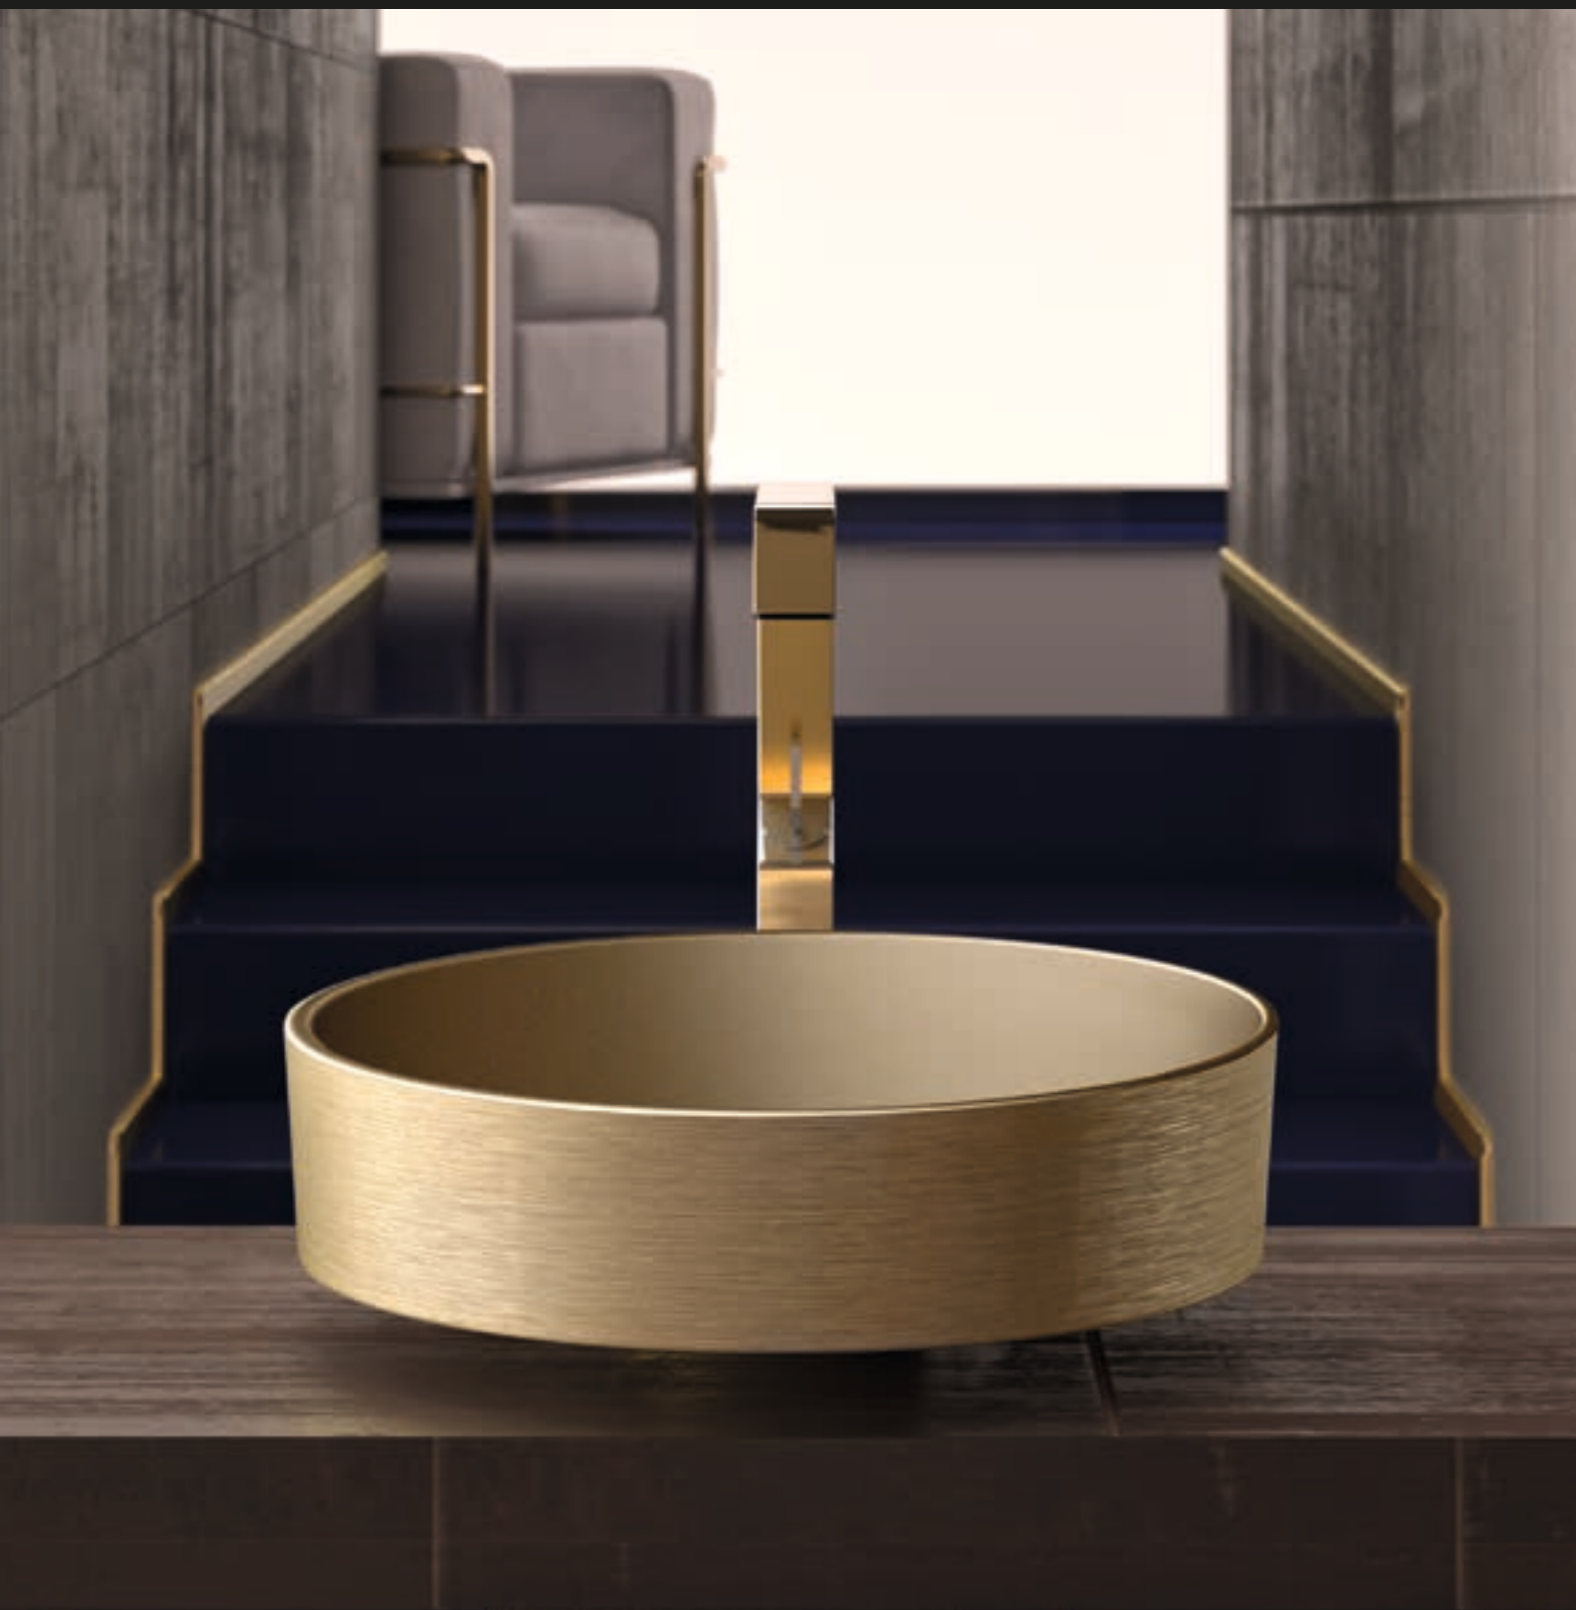

Rho Metal

RHO METAL RHOGD