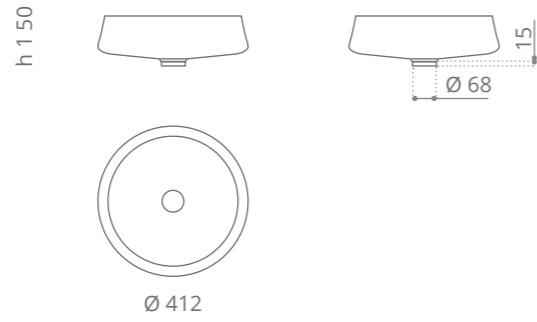

Ø foro / hole = 45 mm
peso / weight = +/- 3,80 kg