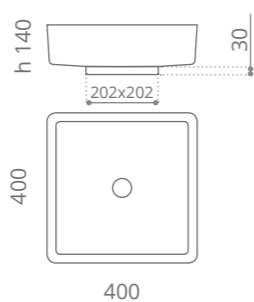

**Four Vision**

Ø foro / hole = 45 mm  
peso / weight = 6,14 kg

Lavabo fornito con carabotto incluso Washbasin supplied with cover included

**Blade Lux**

Ø foro / hole = 45 mm  
peso / weight = 6,70 kg

silver leaf 3d  
BLADEFA