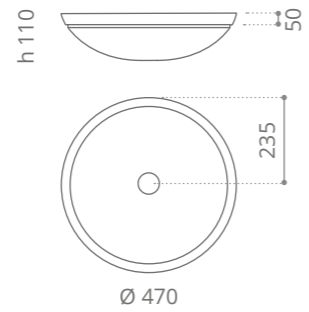

misure foro incasso
cutout size

Ø foro / hole = 45 mm
peso / weight = 8,80 kg