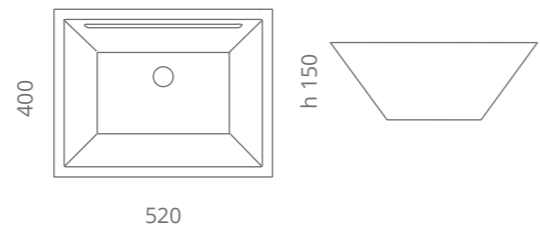

Ø foro / hole = 45 mm
peso / weight = 12,00 kg

Disegno tecnico per versione da sottopiano disponibile su richiesta Technical drawing for undermount version available on request