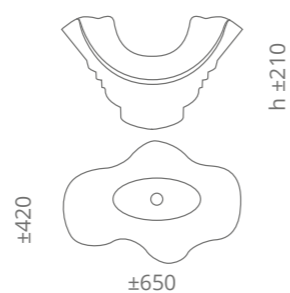

red / amber beads
ARTETREDF4

Ø foro / hole = 45 mm
peso / weight = 8,40 kg

Piletta in ottone a scarico libero inclusa Brass free flow waste included