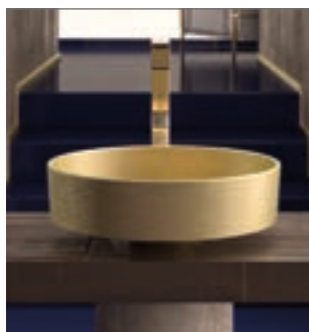

Ø foro / hole = 45 mm  
peso / weight = 3,30 kg

**Rho Metal**

Ø foro / hole = 45 mm  
peso / weight = 4,65 kg

**Rho Lux**

Ø foro / hole = 45 mm  
peso / weight = 4,65 kg

\*Carabotto non incluso Cover not included