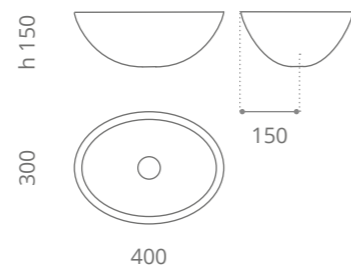

Oval Travertino

Ø foro / hole = 45 mm
peso / weight = 5,80 kg