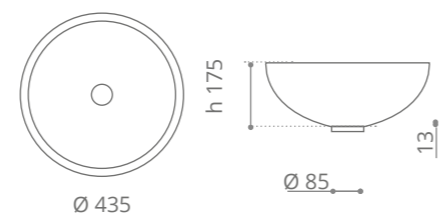

Ø foro / hole = 45 mm
peso / weight
lavabo / washbasin = ±7,50 kg
piletta / waste = 0,35 kg
anello / base ring = 0,42 kg

Piletta in ottone a scarico libero e base anello inclusi Brass free flow waste and base ring included