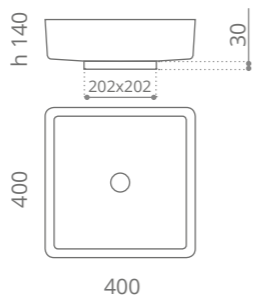

**Rho Vision**

Ø foro / hole = 45 mm  
peso / weight = 5,85 kg

Lavabo fornito con carabotto incluso Washbasin supplied with cover included

**Four Lux**

Ø foro / hole = 45 mm  
peso / weight = 4,65 kg

\*Carabotto non incluso Cover not included