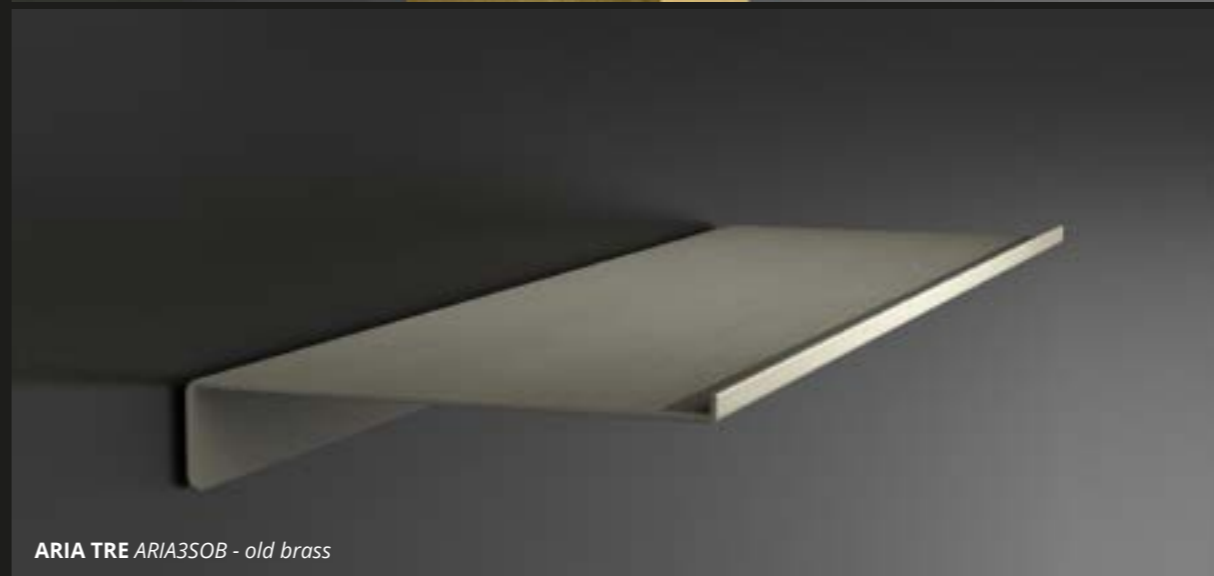

ARIA DUE ARIA2NOFO - black / gold leaf

ARIA TRE ARIA3SOB - old brass