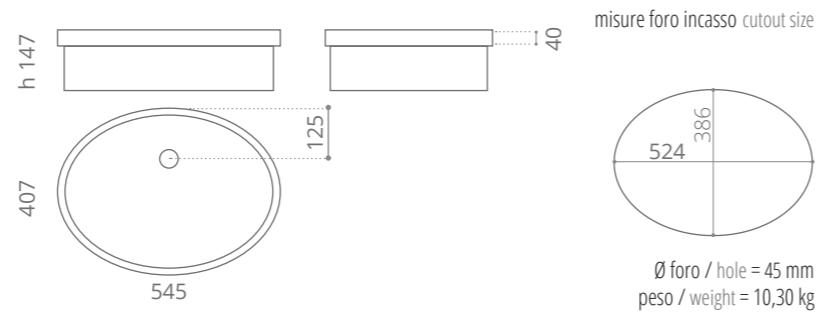

Ellisse FL XL