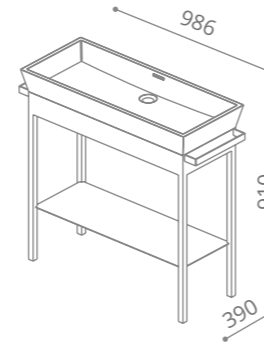

peso / weight = 30,00 kg