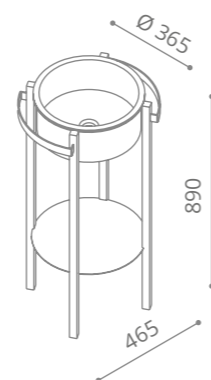

peso / weight = 9,00 kg