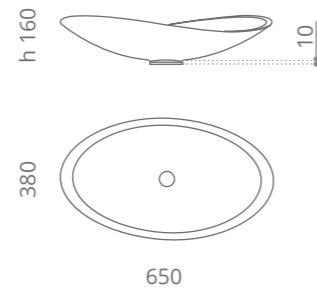

Ø foro / hole = 45 mm  
peso / weight = 3,10 kg

**Infinity Colour**  
design by **LEONARDO GIOMARELLI**

Ø foro / hole = 45 mm  
peso / weight = 3,30 kg

**Infinity Starlight**  
design by **LEONARDO GIOMARELLI**