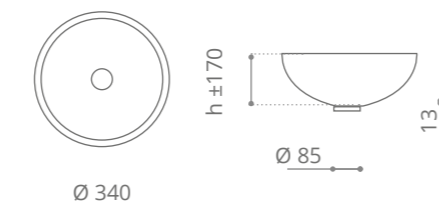

clear / chrome  
ICE34T01F4

clear / gold  
ICE34T01F3

Piletta in ottone a scarico libero e base anello inclusi Brass free flow waste and base ring included

**Ice** 34 Lux

Ø foro / hole = 45 mm  
peso / weight  
lavabo / washbasin = ±7,50 kg  
piletta / waste = 0,35 kg  
anello / base ring = 0,42 kg