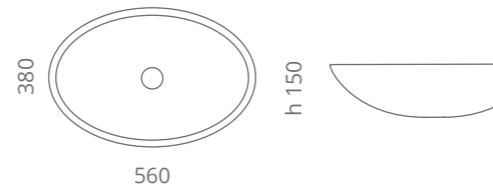

**Ice Oval Lux SOTTO**

Ø foro / hole = 45 mm  
peso / weight  
lavabo / washbasin = 6,40 kg  
piletta / waste = 0,24 kg

Piletta universale in ottone inclusa Universal brass waste included

**Ice Oval Lux XL SOTTO**