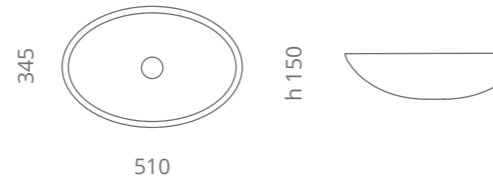

Ø foro / hole = 45 mm
peso / weight
lavabo / washbasin = 6,40 kg
piletta / waste = 0,24 kg