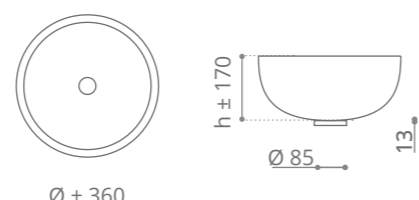

blue aventurine / chrome  
DUCALEBLUF4

blue aventurine / gold  
DUCALEBLUF3

Piletta in ottone a scarico libero e base anello inclusi  
Brass free flow waste and base ring included

**Ducale** Murano Nero

Ø foro / hole = 45 mm  
peso / weight  
lavabo / washbasin = ±6,85 kg  
piletta / waste = 0,35 kg  
anello / base ring = 0,42 kg