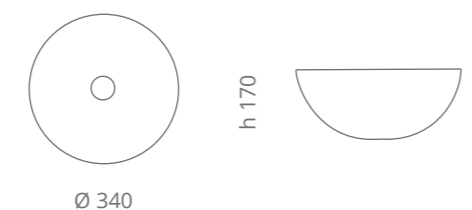

Ø foro / hole = 45 mm  
peso / weight  
lavabo / washbasin = 7,50 kg  
piletta / waste = 0,24 kg

silver / chrome  
RAMADASSLF4

gold / chrome  
RAMADASGDF4

gold / gold  
RAMADASGDF3

rose gold / chrome  
RAMADASPGF4