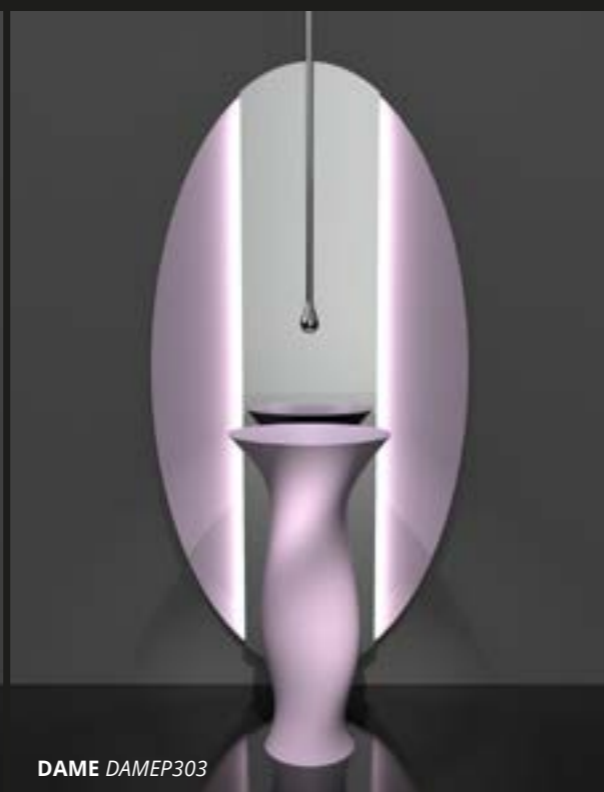

DAME DAMEP303