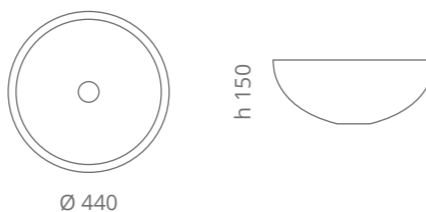

Ø foro / hole = 45 mm  
peso / weight = 4,30 kg

white / gold leaf  
FLARET40WG

black / silver leaf  
FLARET40BS

**Flare Tech 44**

Ø foro / hole = 45 mm  
peso / weight = 5,20 kg

white / gold leaf  
FLARET44WG