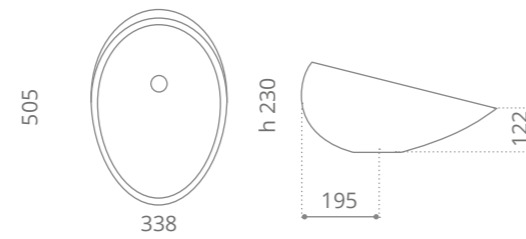

Ø foro / hole = 45 mm
peso / weight
lavabo / washbasin = 11 kg
piletta / waste = 0,35 kg

Piletta in ottone a scarico libero inclusa Brass free flow waste included