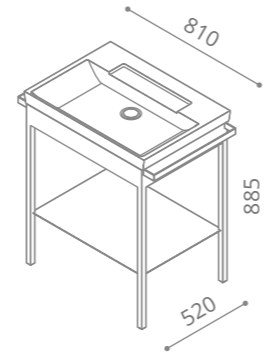

peso / weight = 30,00 kg