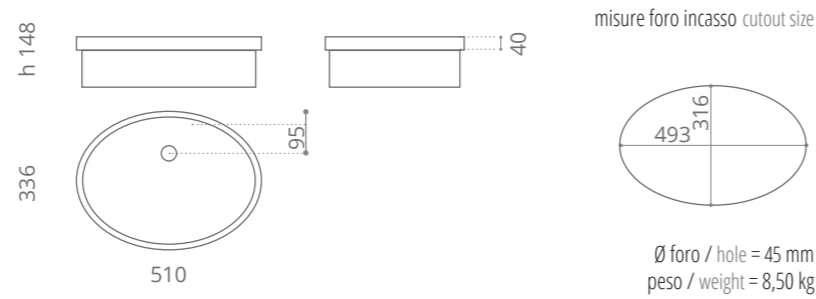

Ellisse FL Large