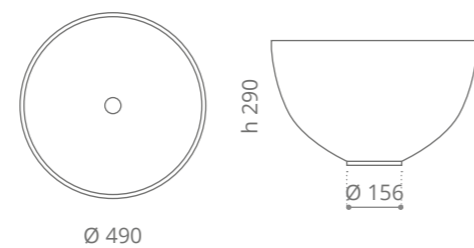

**Cocoon Materic**

Ø foro / hole = 45 mm  
peso / weight = 6,40 kg

white mat  
COCOONPO01

white gloss  
COCOONBL

black mat  
COCOONPO30

**Cocoon Metal**

Ø foro / hole = 45 mm  
peso / weight = 6,40 kg

brushed dark inox / white mat  
COCOONDIPO01