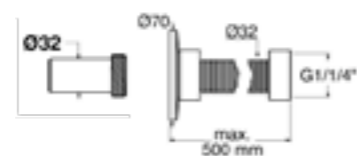

Raccordo free standing per Flower Evolution, Tom Tom 2, Tempo, Khorus

Freestanding waste joint for Flower Evolution, TomTom2, Tempo, Khorus

Tubo corrugato Ø 32 mm per raccordo a piletta (l=500mm, uscita attacco 32mm)
Flexible pipe Ø 32 mm for waste joint on freestanding washbasin