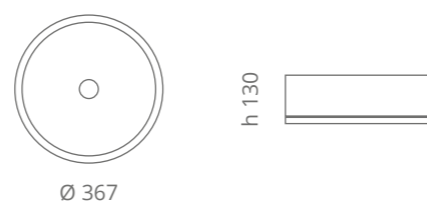

Xtreme Small

Ø foro / hole = 45 mm
peso / weight = 5,50 kg