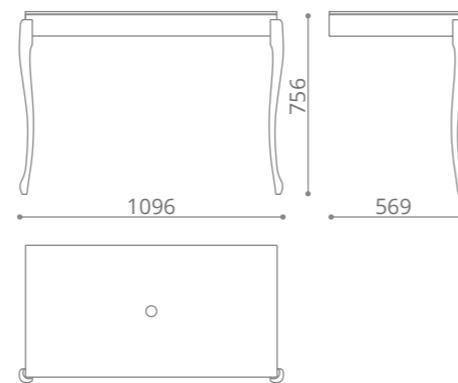

peso / weight = 23,60 kg

black gloss - silver leaf legs
black glass top
MUSANLNFA

black gloss - gold leaf legs
black glass top
MUSANLNFO

black gloss - black legs
black glass top
MUSANLNLL