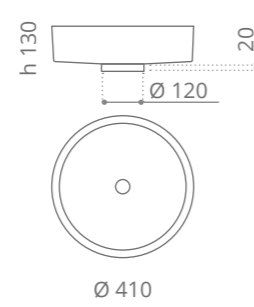

Ø foro / hole = 45 mm  
peso / weight = 3,30 kg

**Rho Metal**

Ø foro / hole = 45 mm  
peso / weight = 4,65 kg

**Rho Lux**

Ø foro / hole = 45 mm  
peso / weight = 4,65 kg

\*Carabotto non incluso Cover not included