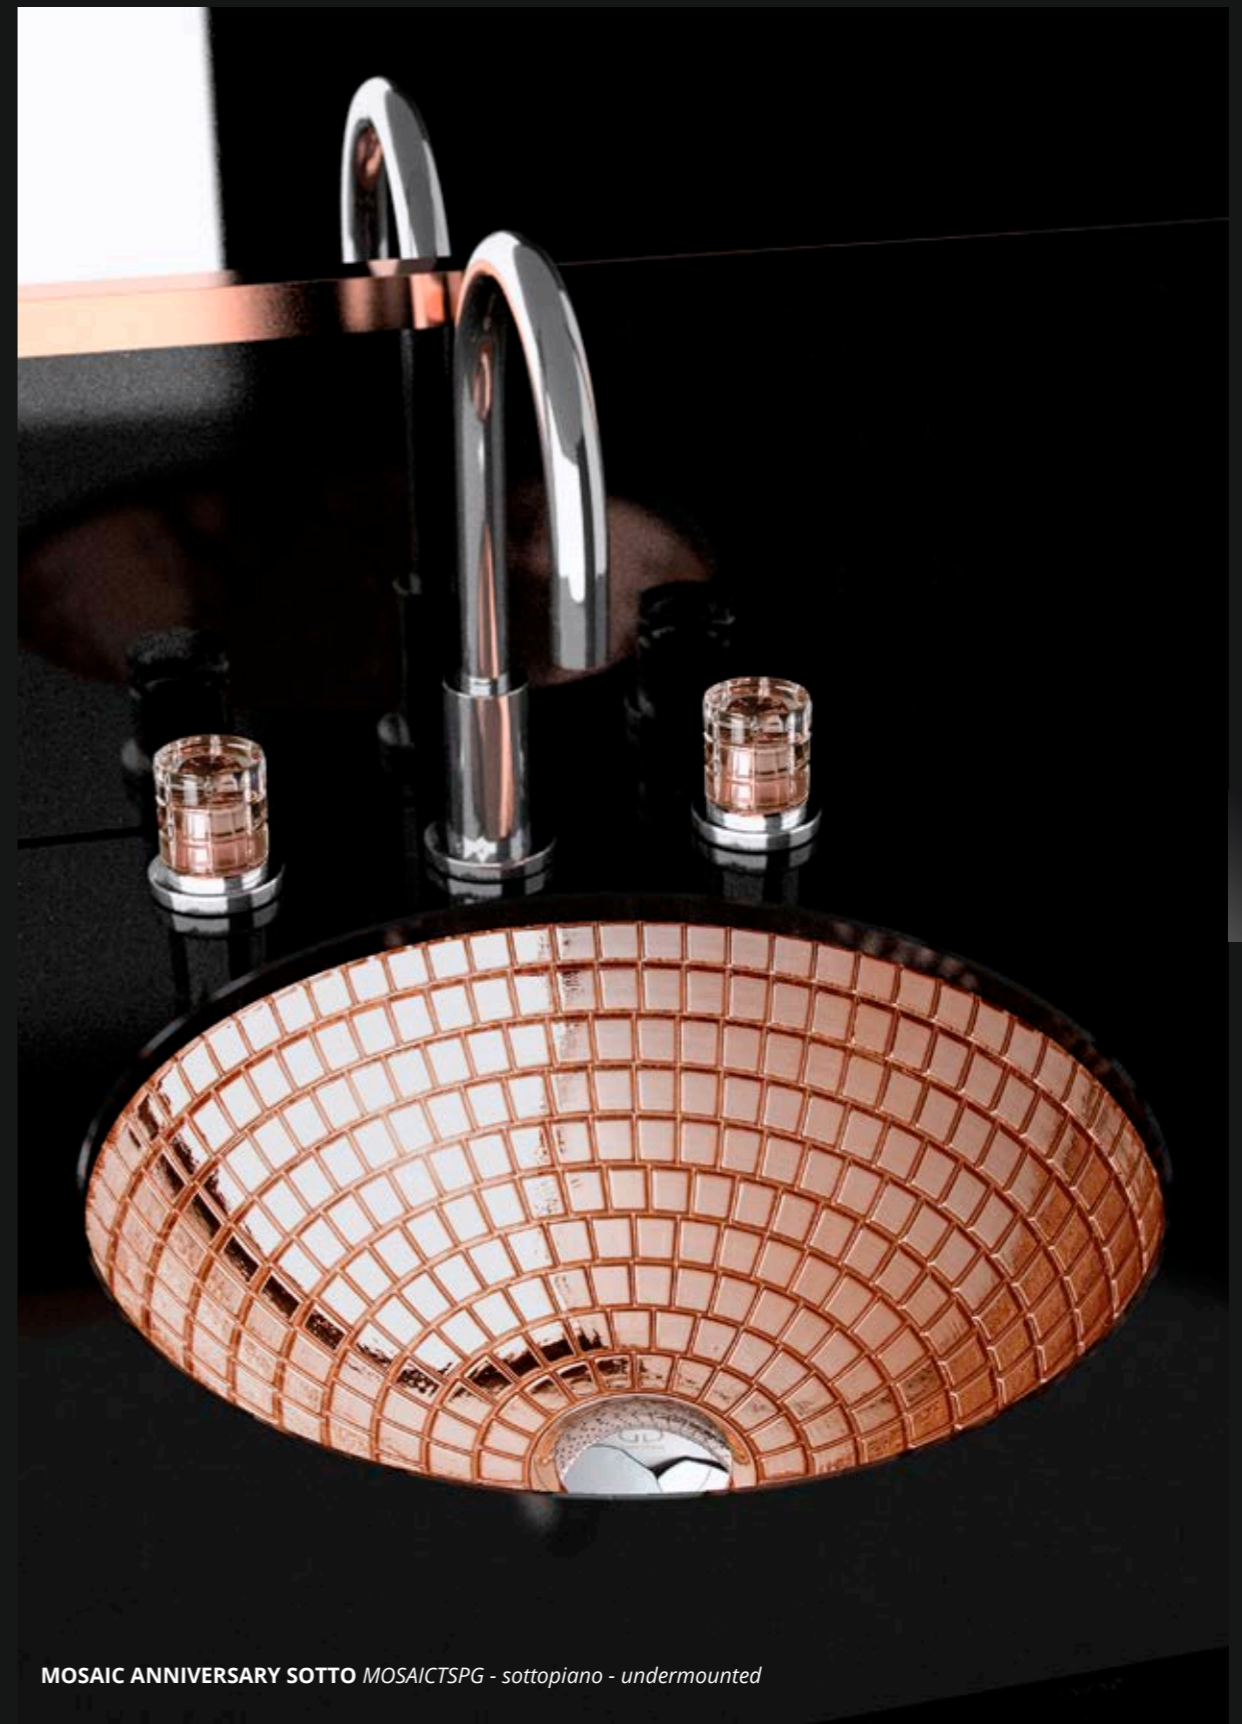

Mosaic Anniversary Sotto

Ø 420 x h 145