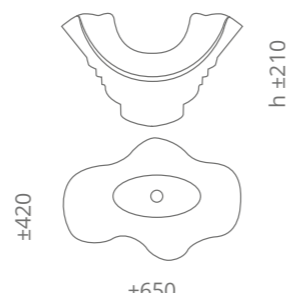

**Arte** Murano Quattro

blue / black beads  
ARTEQUATTRBBF4

Ø foro / hole = 45 mm  
peso / weight = 8,40 kg

Piletta in ottone a scarico libero inclusa Brass free flow waste included

**Arte** Murano Cinque