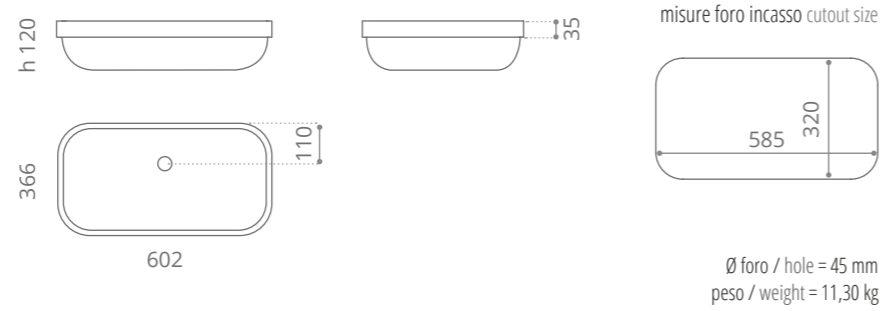

**Koko**

Ø foro / hole = 45 mm  
peso / weight = 12,20 kg

Lavabo con struttura d'appoggio  
Washbasin with supporting structure

**Play**

Ø foro / hole = 45 mm  
peso / weight = 11,50 kg

**Play FL**

**Italy FL**