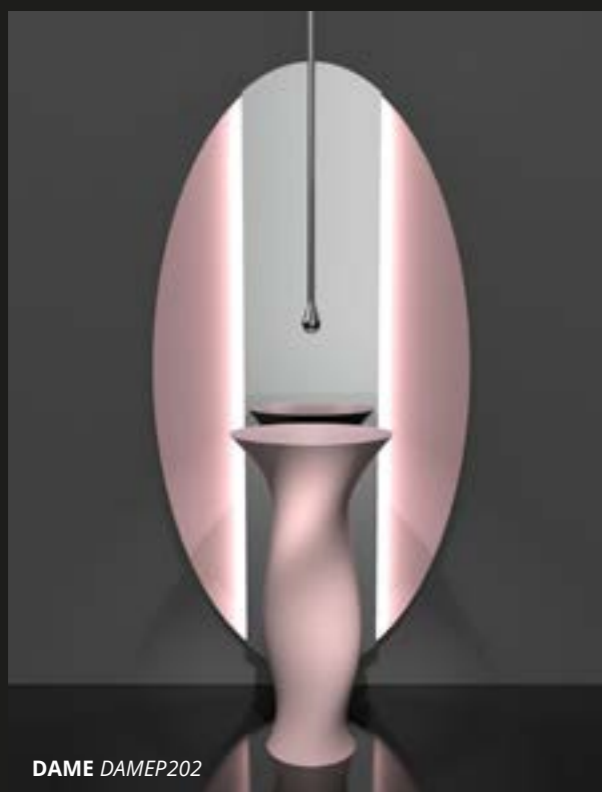

DAME DAMEP303

DAME DAMEP202