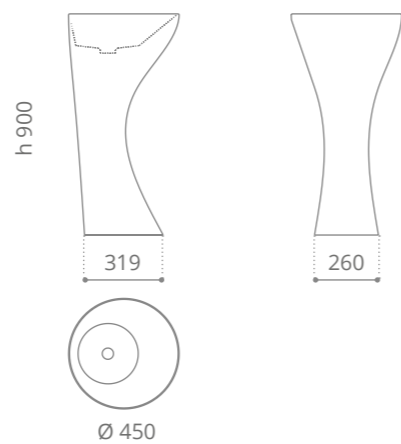

Ø foro / hole = 45 mm
peso / weight = 20,00 kg

Completo di scarico a pavimento e piletta ABS cromo a scarico libero inclusa. Equipped with floor drain connection and chrome ABS free flow waste included