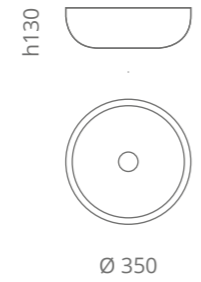

Ø foro / hole = 45 mm
peso / weight = 10,80 kg

Ø foro / hole = 45 mm
peso / weight = 5,50 kg

Ø foro / hole = 45 mm
peso / weight = 12,00 kg

Ø foro / hole = 45 mm
peso / weight = 12,00 kg

Disegno tecnico per versione da sottopiano disponibile su richiesta Technical drawing for undermount version available on request

Ø foro / hole = 45 mm
peso / weight = 12,20 kg

Lavabo con struttura d'appoggio
Washbasin with supporting structure

Ø foro / hole = 45 mm
peso / weight = 11,50 kg