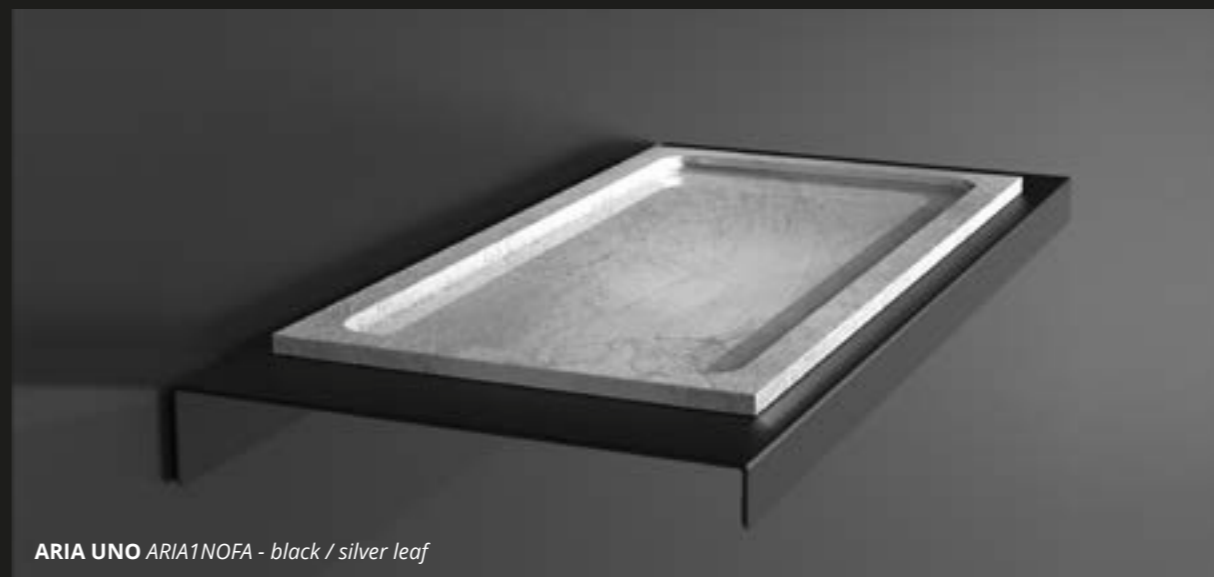

Royal accessories

Aria