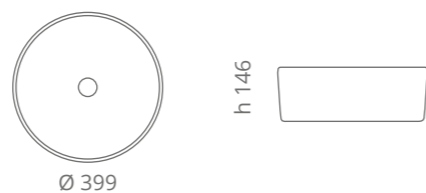

Ø foro / hole = 45 mm
peso / weight = 4,20 kg