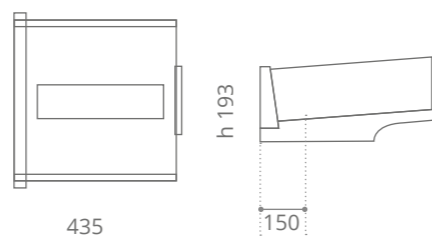

Ø foro / hole = 45 mm  
peso / weight = 9,20 kg

black - gold  
CALLABG

black - silver  
CALLABS

Supporto in VetroFreddo nero incluso VetroFreddo black basement included

**Arte** Murano Uno

clear / gold leaf  
ARTEUNOFOF4