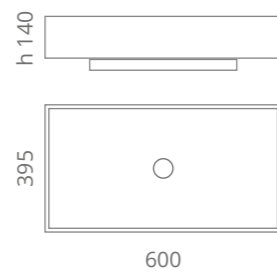

**Koko**

Ø foro / hole = 45 mm  
peso / weight = 12,20 kg

Lavabo con struttura d'appoggio  
Washbasin with supporting structure

**Play**

Ø foro / hole = 45 mm  
peso / weight = 11,50 kg

**Play FL**

**Italy FL**