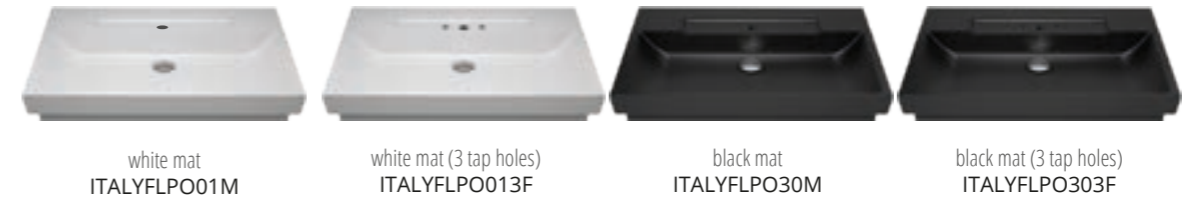

**Koko**

Ø foro / hole = 45 mm  
peso / weight = 12,20 kg

Lavabo con struttura d'appoggio  
Washbasin with supporting structure

**Play**

Ø foro / hole = 45 mm  
peso / weight = 11,50 kg

**Play FL**

**Italy FL**