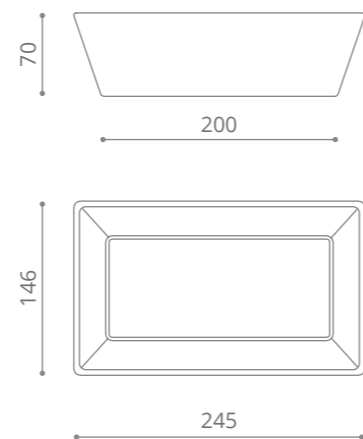

white
LOUNGE101

black mat
LOUNGE1NO

gold leaf
LOUNGE1FO

silver leaf
LOUNGE1FA