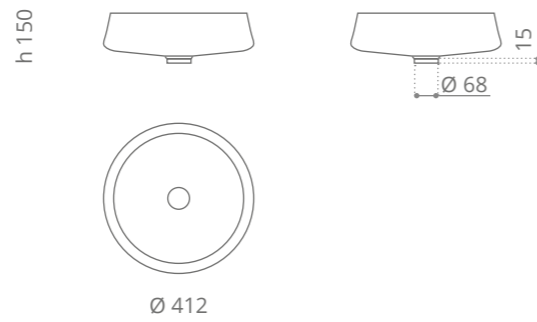

Ø foro / hole = 45 mm
peso / weight = +/- 3,80 kg

Bordo finitura alluminio Edge aluminium colour