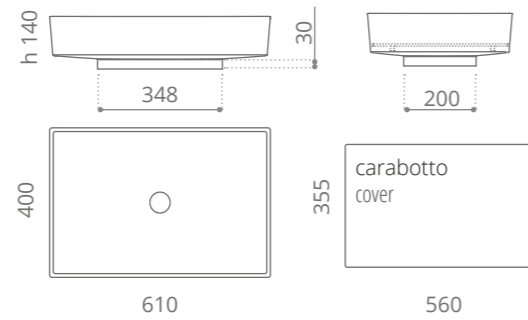

**Four Vision**

Ø foro / hole = 45 mm  
peso / weight = 6,14 kg

Lavabo fornito con carabotto incluso Washbasin supplied with cover included

**Blade Lux**

Ø foro / hole = 45 mm  
peso / weight = 6,70 kg

silver leaf 3d  
BLADEFA