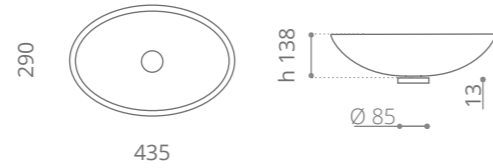

**Ice Oval Small**

Ø foro / hole = 45 mm  
peso / weight  
lavabo / washbasin = 4 kg  
piletta / waste = 0,35 kg  
anello / base ring = 0,42 kg

Piletta in ottone a scarico libero e base anello inclusi Brass free flow waste and base ring included