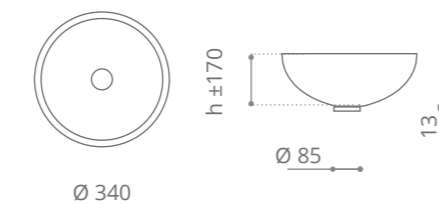

clear / chrome  
ICEROT01F4

clear / gold  
ICEROT01F3

Piletta in ottone a scarico libero e base anello inclusi Brass free flow waste and base ring included

**Ice** 34

Ø foro / hole = 45 mm  
peso / weight  
lavabo / washbasin = ±7,50 kg  
piletta / waste = 0,35 kg  
anello / base ring = 0,42 kg