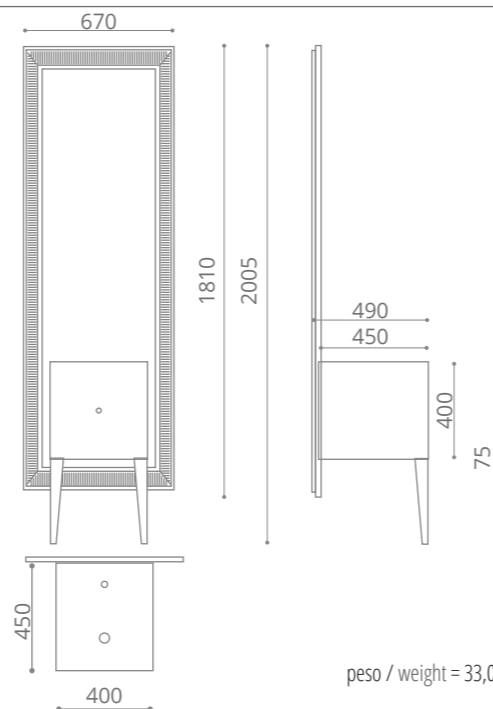

peso / weight = 33,00 kg

white gloss / silver leaf
CLBFAFASFT1F4

white gloss / gold leaf
CLBFOFOSFT1F3

black gloss / silver leaf
CLNFAFASFT1F4

black gloss / gold leaf
CLNFOFOSFT1F3