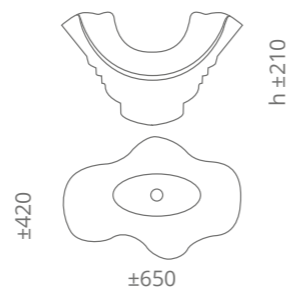

black / gold leaf
ARTEDUENFOF4

Ø foro / hole = 45 mm
peso / weight = 8,40 kg

Piletta in ottone a scarico libero inclusa Brass free flow waste included