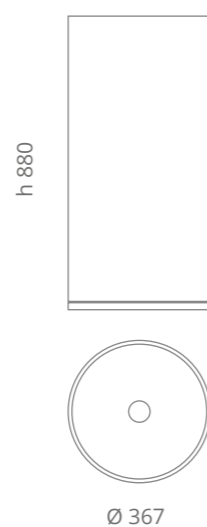

Ø foro / hole = 45 mm
peso / weight = 17,30 kg