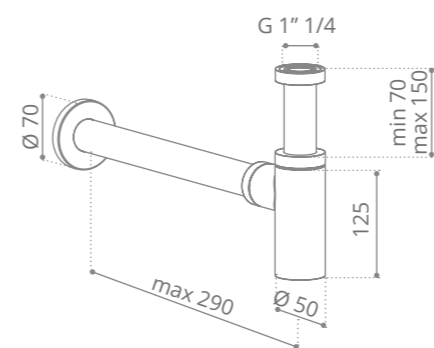

Sifone Tondo Round siphon