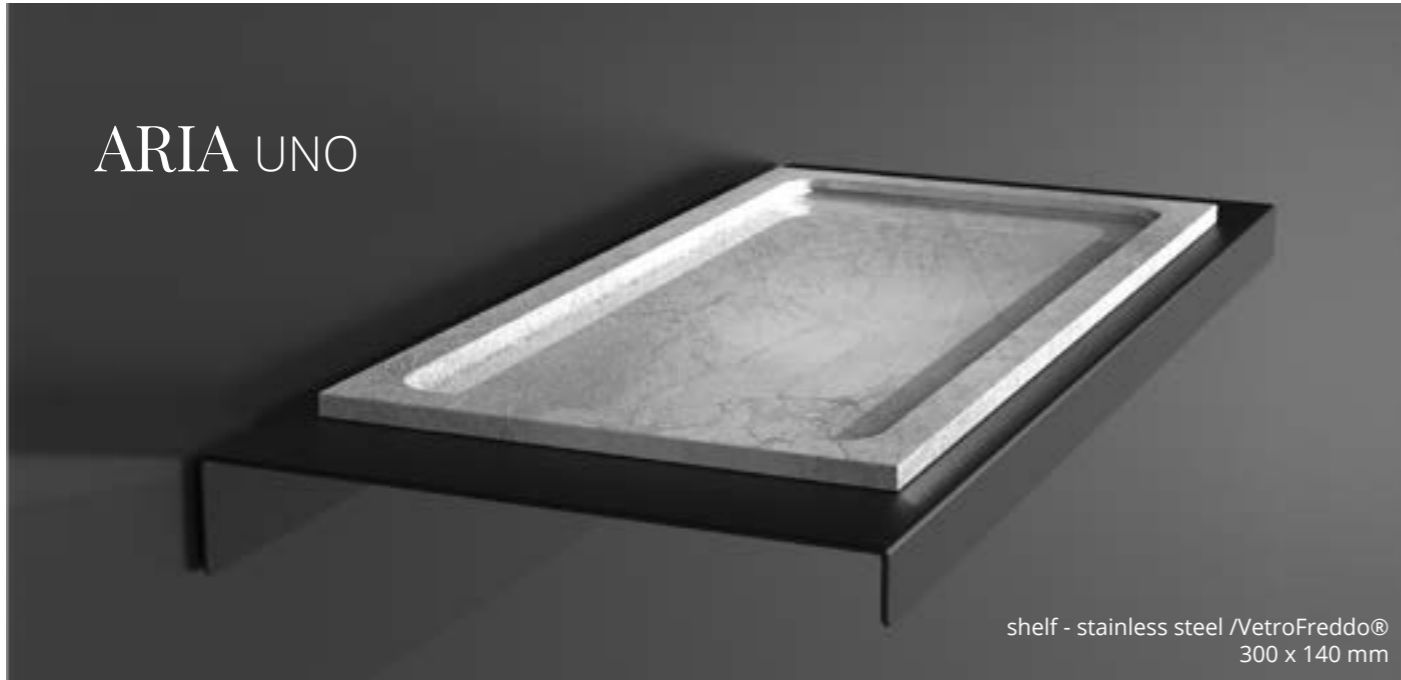

ARIA UNO

ARIA DUE

ARIA TRE

	white mat		white mat		black mat		old brass
-	-	ARIA1NOPO01	ARIA1OBPO01	-	-	-	-
	black mat	ARIA1BOPO30	ARIA1NOPO30	ARIA1OBPO30	-	-	-
	avio	ARIA1BOP402	ARIA1NOP402	-	-	-	-
	cedro	ARIA1BOP102	ARIA1NOP102	-	-	-	-
	powder pink	ARIA1BOP202	ARIA1NOP202	-	-	-	-
	sage green	ARIA1BOP302	ARIA1NOP302	-	-	-	-
	gold leaf	ARIA1BOFO	ARIA1NOFO	-	-	-	-
	silver leaf	ARIA1BOFA	ARIA1NOFA	-	-	-	-

	white mat		white mat		black mat		old brass
-	-	ARIA2NOPO01	ARIA2OBPO01	-	-	-	-
	black mat	ARIA2BOPO30	ARIA2NOPO30	ARIA2OBPO30	-	-	-
	avio	ARIA2BOP402	ARIA2NOP402	-	-	-	-
	cedro	ARIA2BOP102	ARIA2NOP102	-	-	-	-
	powder pink	ARIA2BOP202	ARIA2NOP202	-	-	-	-
	sage green	ARIA2BOP302	ARIA2NOP302	-	-	-	-
	gold leaf	ARIA2BOFO	ARIA2NOFO	-	-	-	-
	silver leaf	ARIA2BOFA	ARIA2NOFA	-	-	-	-

	SMALL white mat		SMALL black mat		SMALL old brass		LARGE white mat		LARGE black mat		LARGE old brass
ARIA3SBO		ARIA3SNO		ARIA3SOB		ARIA3LBO		ARIA3LNO		ARIA3LOB