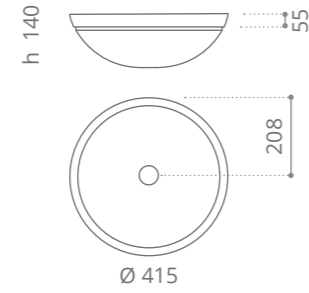

gold leaf 3d  
CIRCUS43FO

copper leaf 3d  
CIRCUS43FR

**Circus 43 FL**

misure foro incasso  
cutout size

Ø foro / hole = 45 mm  
peso / weight = 6,8 kg

white mat  
CIRCUS43FLPO01

black mat  
CIRCUS43FLPO30

silver leaf 3d  
CIRCUS43FLFA