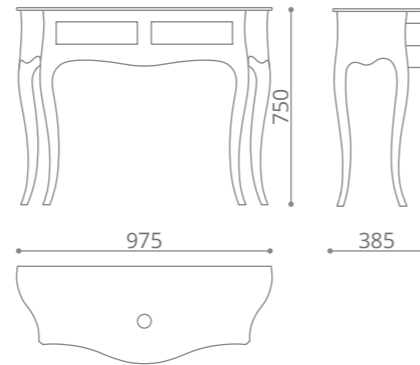

peso / weight = 13,50 kg

white gloss / black glass top
CANTOXLBN

black gloss / black glass top
CANTOXLNLN

white gloss / white glass top
CANTOXLBLB