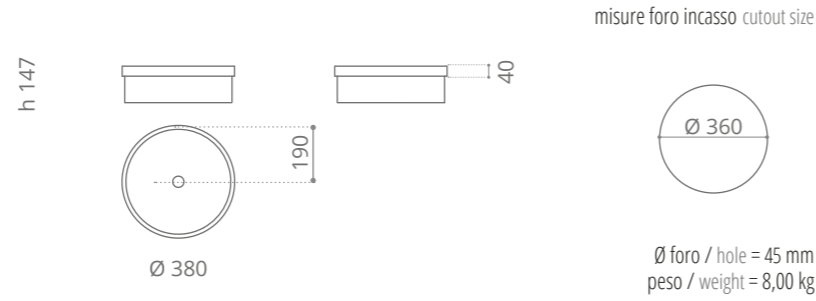

Ellisse FL Small