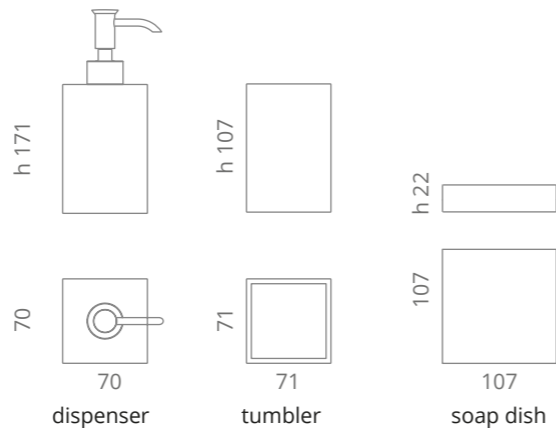

MODE Lux
Ceramic

Metropole
Vetro Freddo