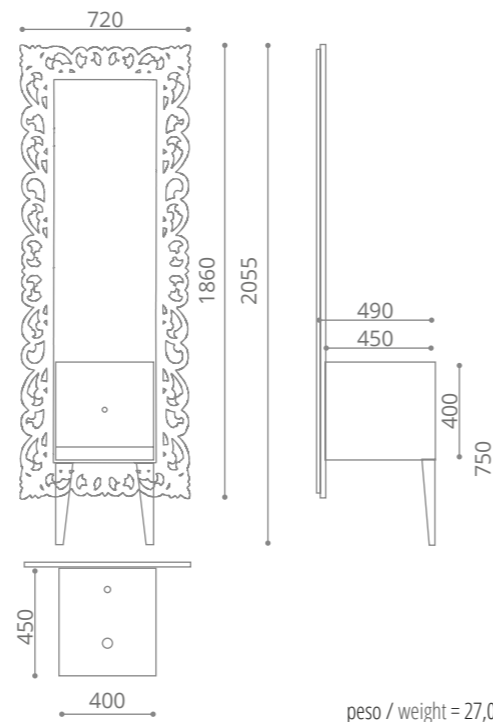

peso / weight = 27,00 kg

white gloss / silver
PRBARARFITF4

white gloss / platinum
PRBPLPLFITF4

white gloss / gold
PRBGDGDFITF4

black gloss / silver
PRNARARFITF4

black gloss / platinum
PRNPLPLFITF4

black gloss / gold
PRNGDGDFITF4