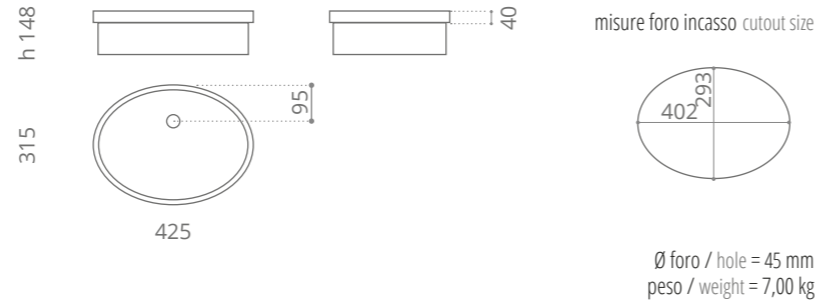

Ellisse FL Small