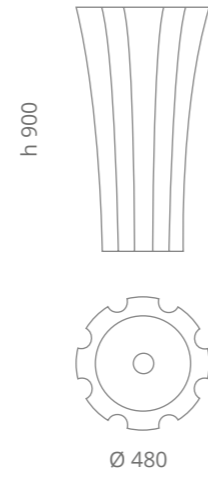

Ø foro / hole = 45 mm
peso / weight = 22 kg