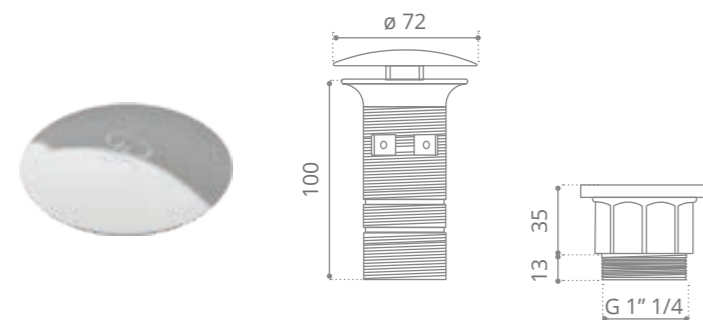

Piletta ABS scarico libero

Piletta ABS a scarico libero con logo GD
ABS waste with free flow plug with GD logo
(Ø 72 - H 100 mm)