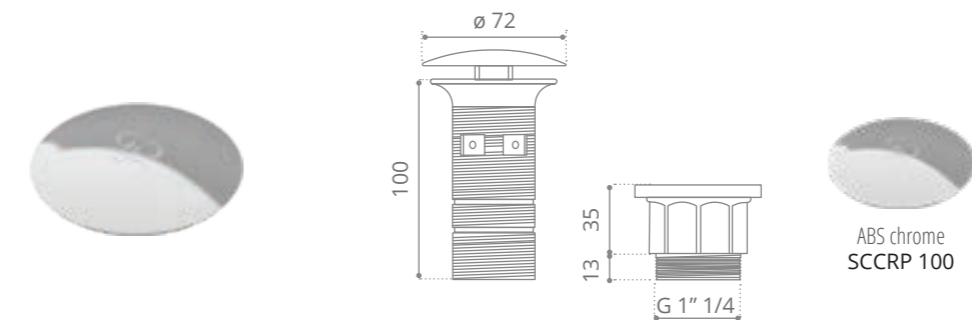

Piletta ABS klik-clak con o senza troppopieno

Piletta ABS klik clak con logo GD utilizzabile per lavabi senza e con troppo pieno
ABS Up & Down ABS waste with GD logo suitable for washbasins with and without overflow
(Ø 72 - H 100 mm)