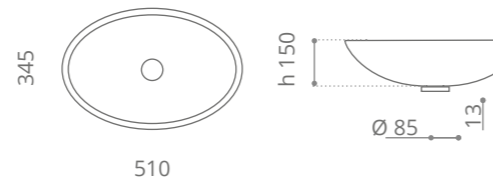

Ø foro / hole = 45 mm
peso / weight
lavabo / washbasin = 6,40 kg
piletta / waste = 0,35 kg
anello / base ring = 0,42 kg