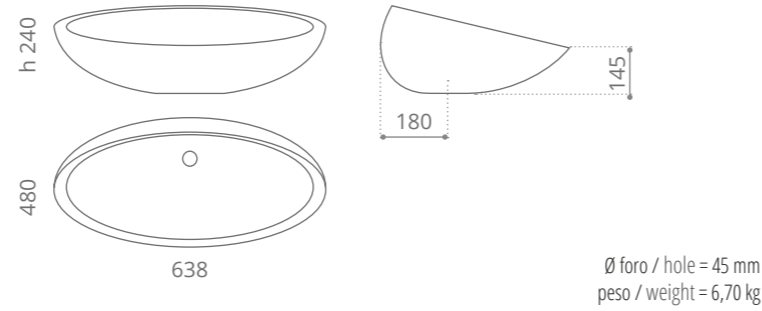

**Kool XL FL**

Ø foro / hole = 45 mm  
peso / weight = 6,70 kg

**Kool** oversized

Ø foro / hole = 45 mm  
peso / weight = 6,70 kg

**Air**

Ø foro / hole = 45 mm  
peso / weight = 6,30 kg

**Infinity over**  
design by LEONARDO GIOMARELLI