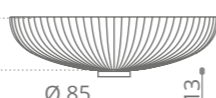

Ø foro / hole = 45 mm
peso / weight
lavabo / washbasin = 9,40 kg
piletta / waste = 0,35 kg
anello / base ring = 0,42 kg