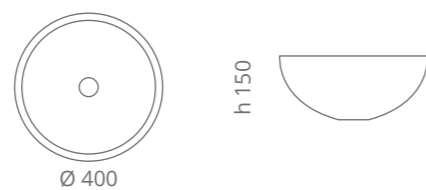

white / gold leaf  
FILIGRANA40WG

black / silver leaf  
FILIGRANA40BS

**Filigrana 44**

Ø foro / hole = 45 mm  
peso / weight = 5,20 kg

white / gold leaf  
FILIGRANA44WG

black / silver leaf  
FILIGRANA44BS

**Flare Tech 40**