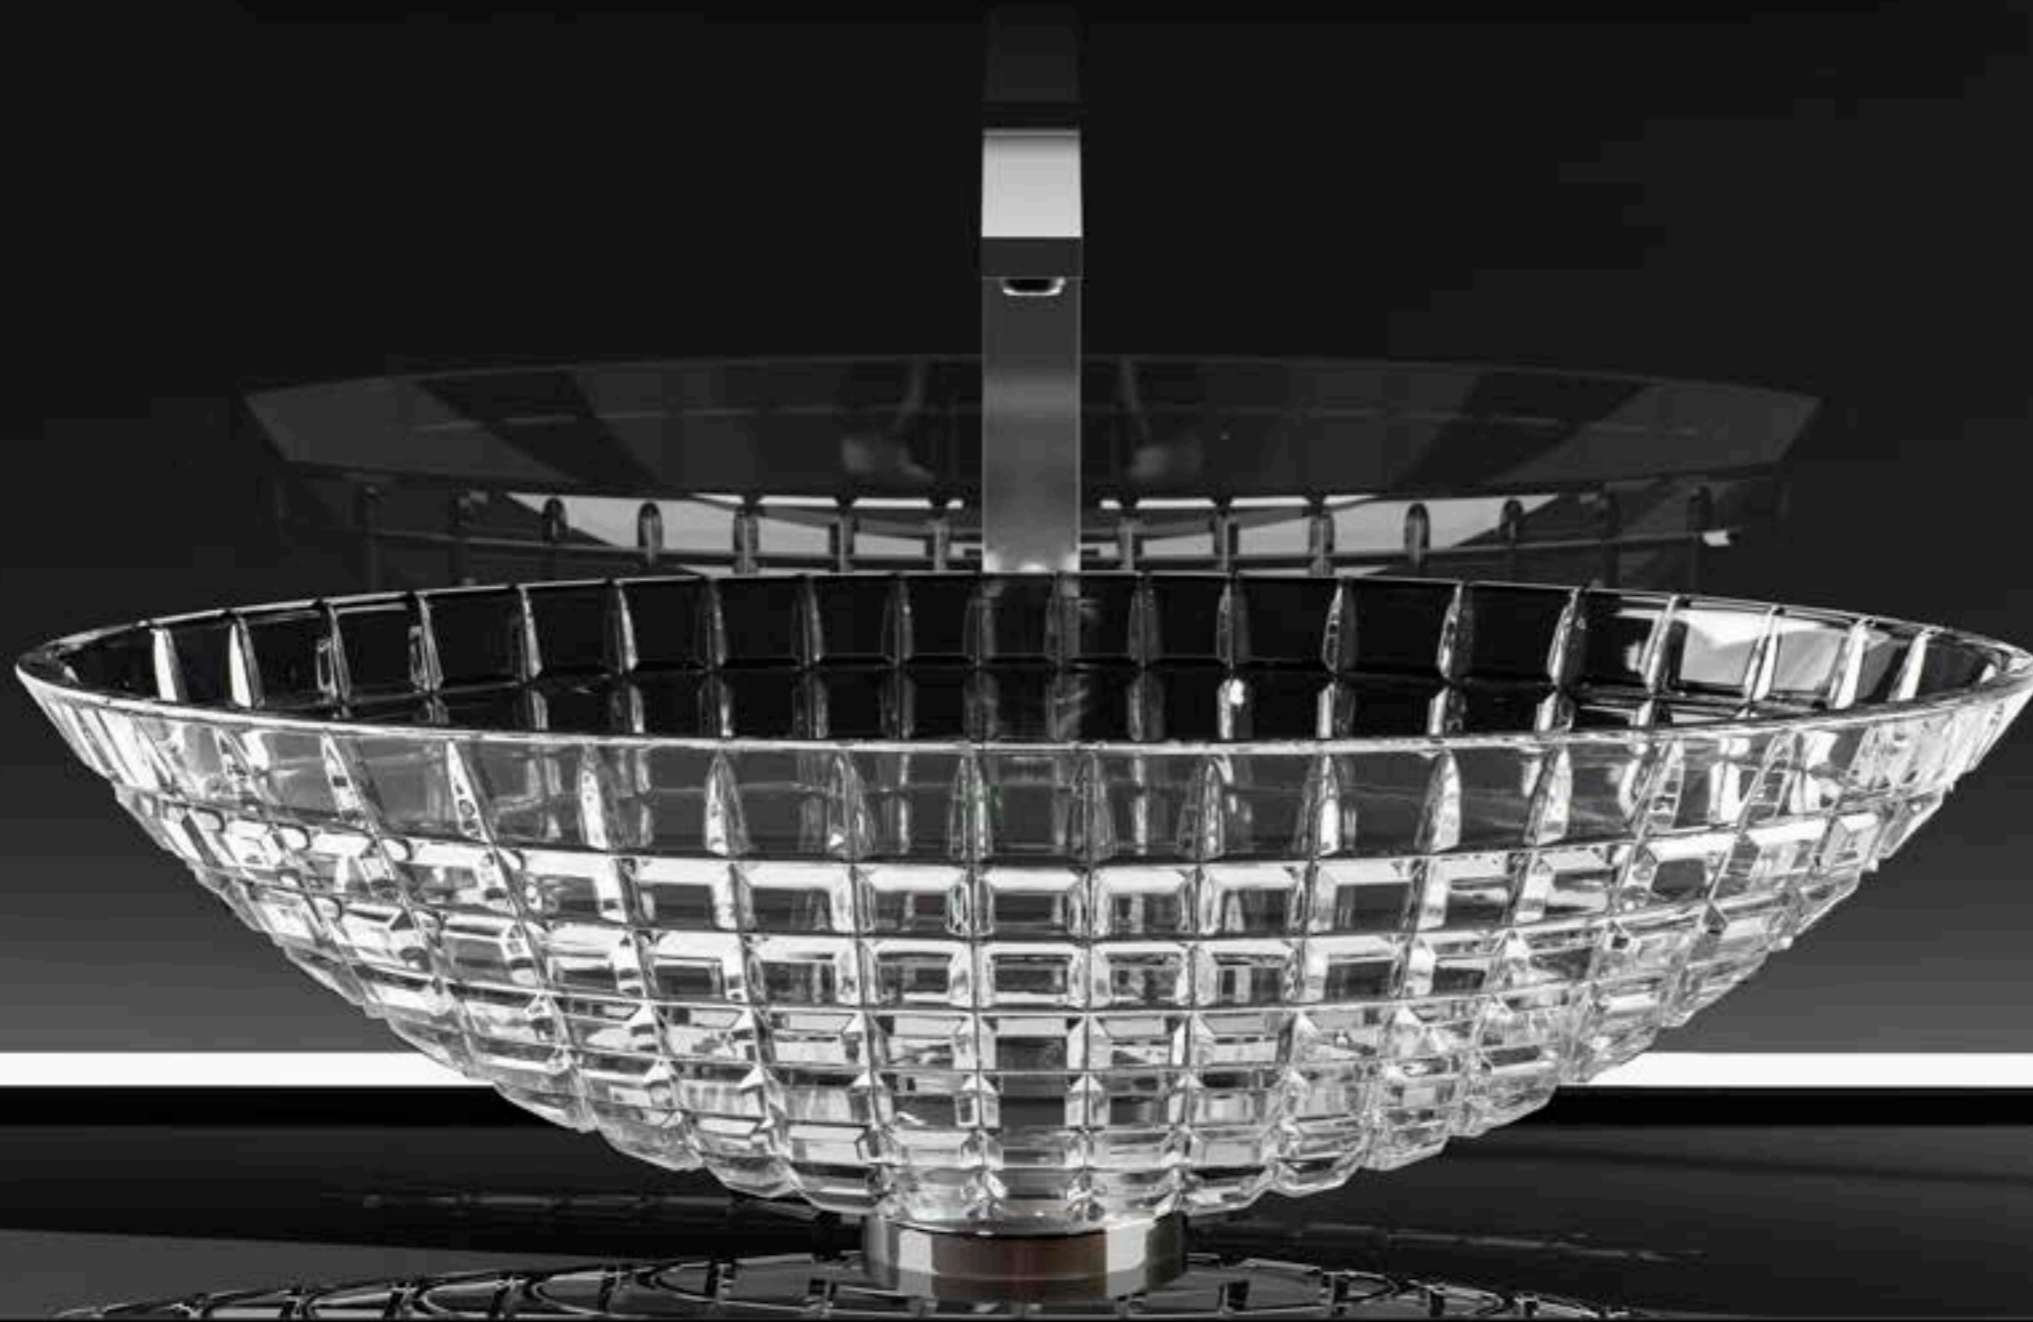

# Luxor Oval

Crystal 24% Pb

LUXOR OVAL LUXOROV101F4

510 x 345 x h 150

LUXOR OVAL

560 x 380 x h 150

LUXOR OVAL XL