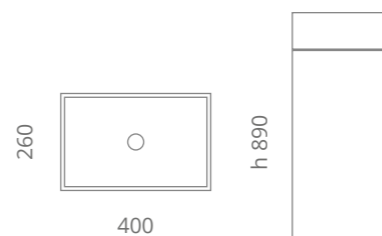

**Skyline Evolution Small**

Florence Glass  
**ATELIER**

Ø foro / hole = 45 mm  
peso / weight = ±24,00 kg

white / clear  
**SKYEVOSPO01T01**

white / fumè  
**SKYEVOSPO01T43**

black / clear  
**SKYEVOSPO30T01**