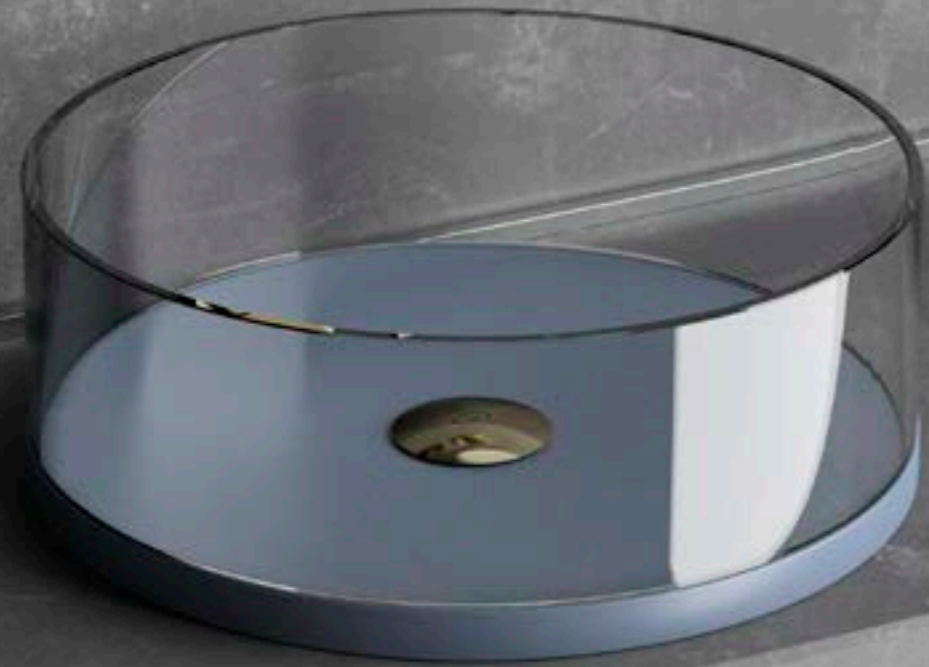

# Xtreme Medium

**XTREME MEDIUM XTREMEMPO30T01**

Ø 367 x h 300

Xtreme

XTREME SMALL XTREMESP402T01

XTREME SMALL XTREMESP102T01

XTREME SMALL XTREMESP302T01

XTREME SMALL XTREMESP202T01