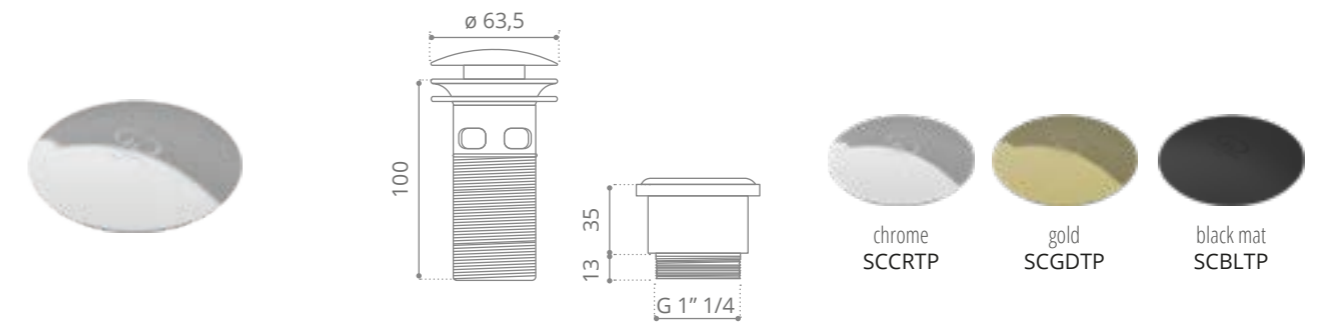

Piletta klik-clak con troppopieno

Piletta klik clak in ottone con logo GD (con troppo pieno)
Brass Up & Down waste with GD logo (with overflow)
(Ø 63,5 - H 100 mm)