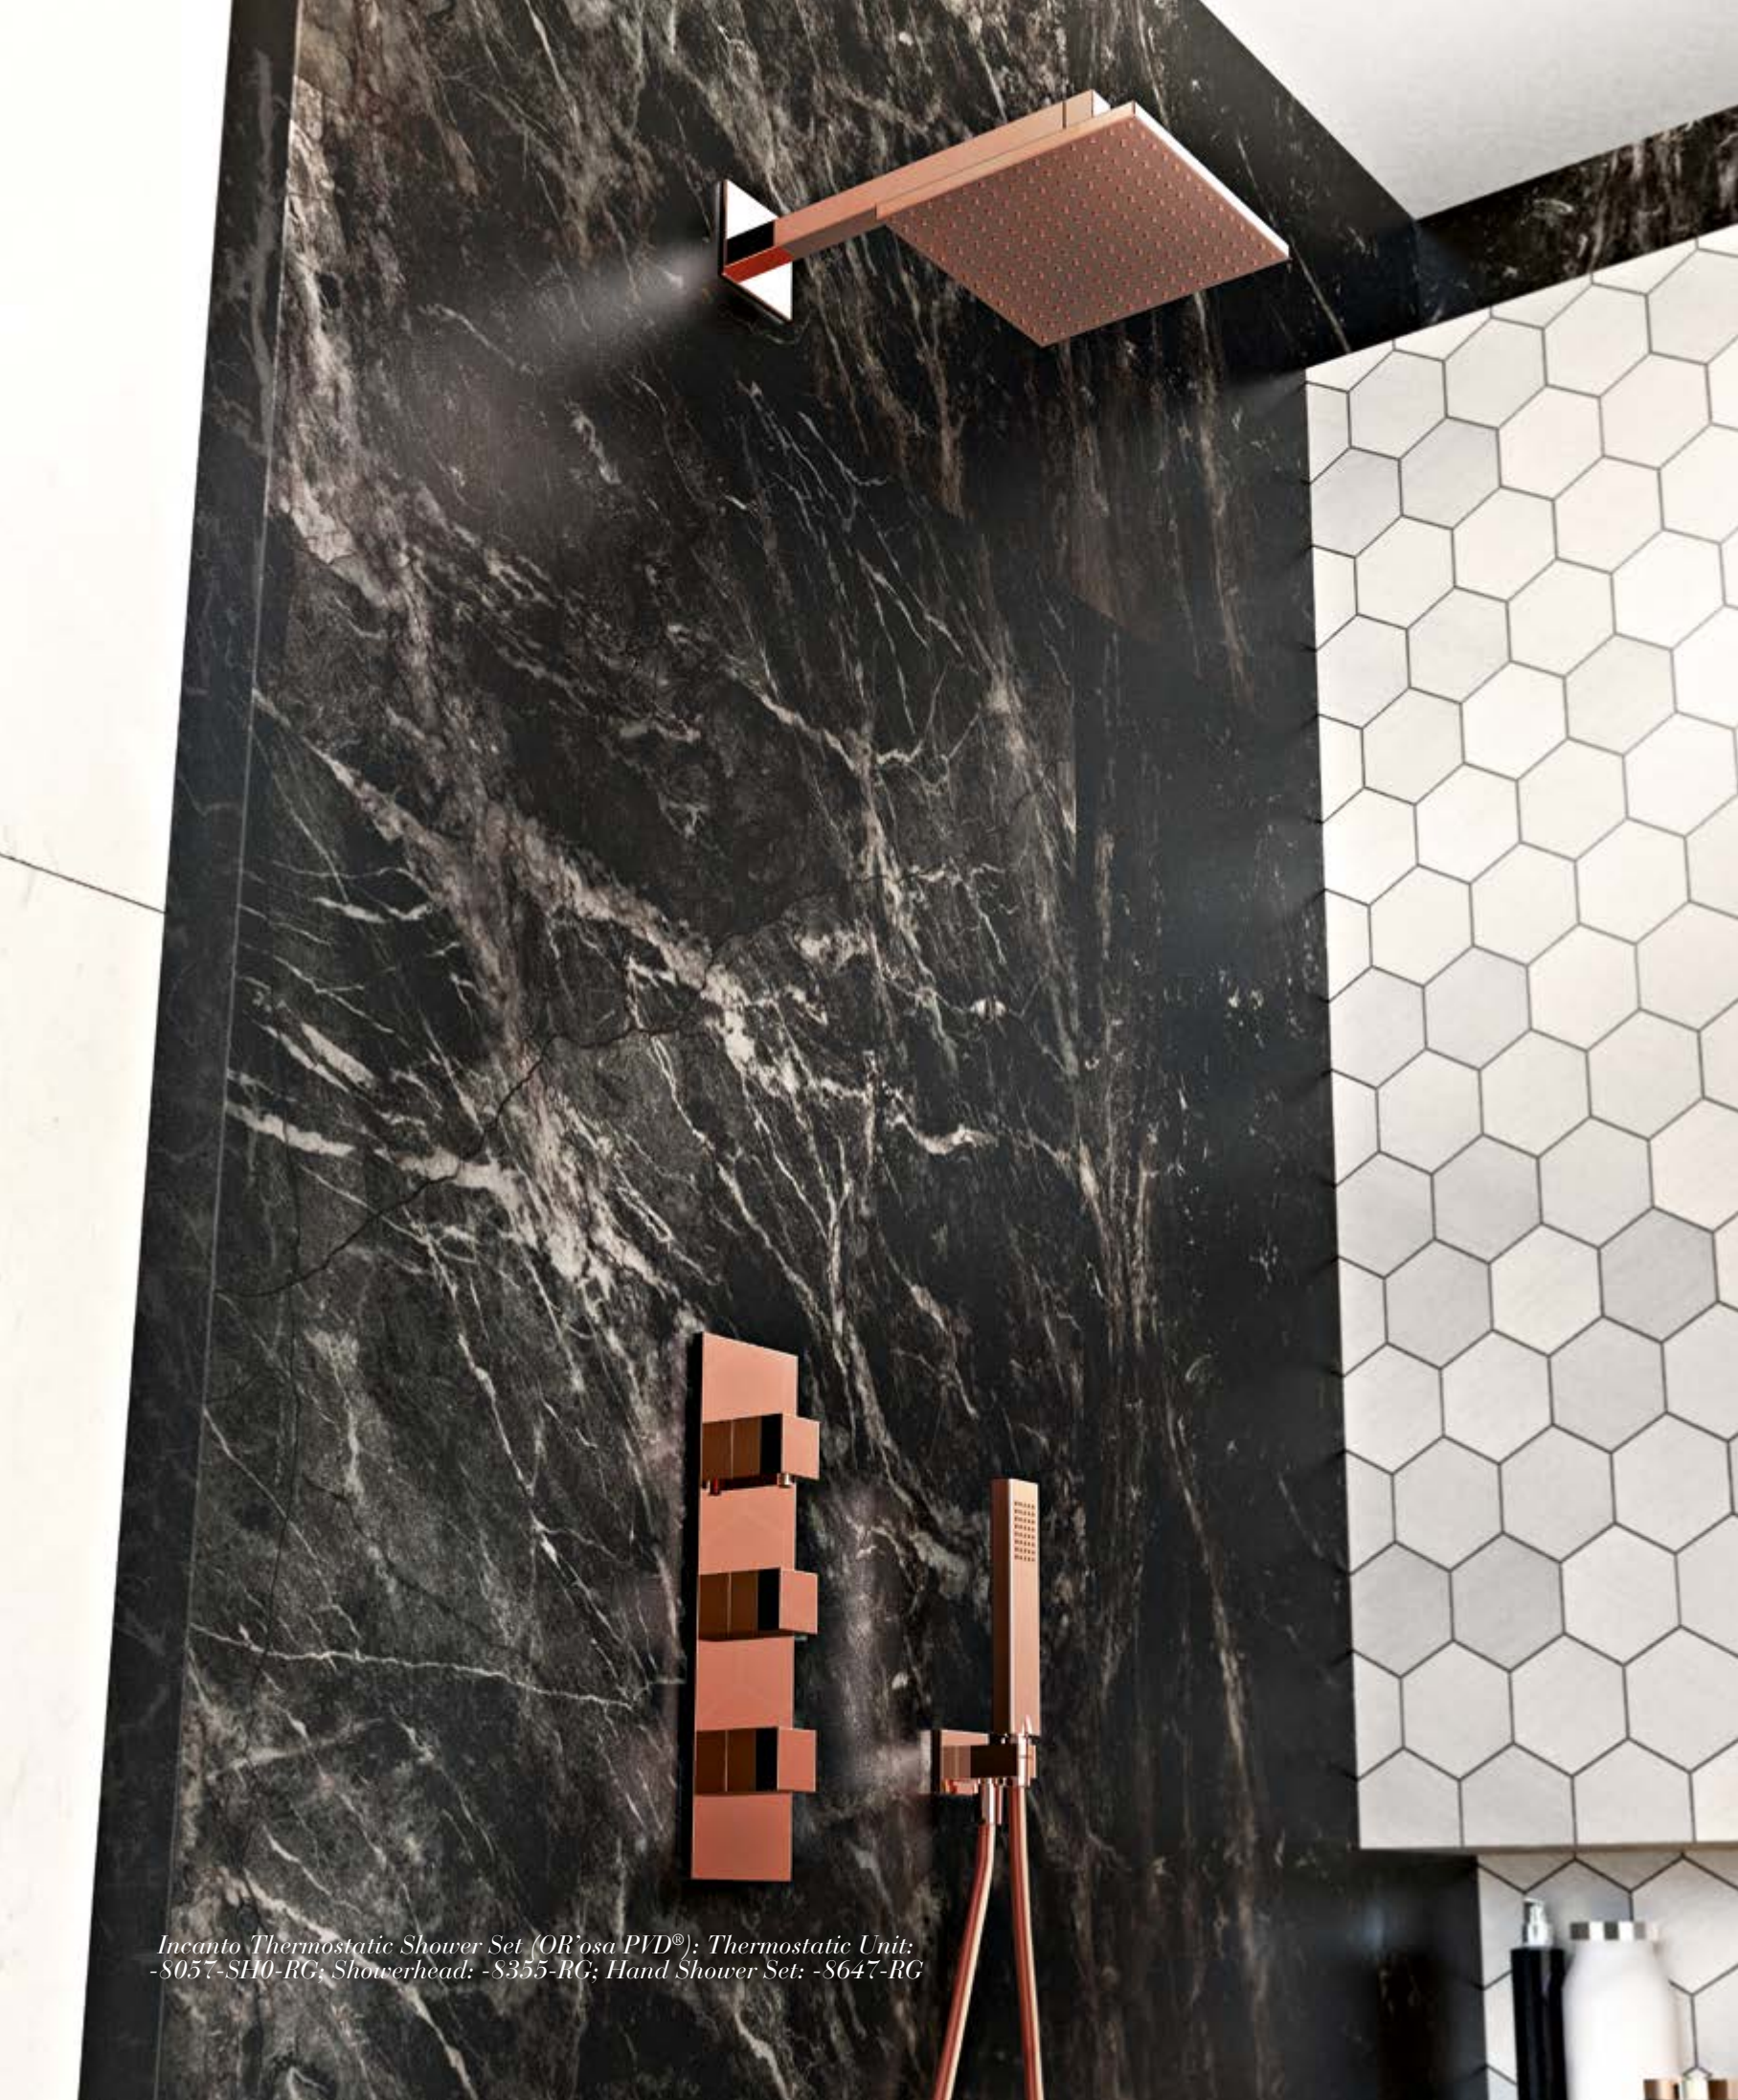

Incanto Thermostatic Shower Set (OR'osa PVD®): Thermostatic Unit: -S057-SH0-RG; Showerhead: -S355-RG; Hand Shower Set: -S647-RG