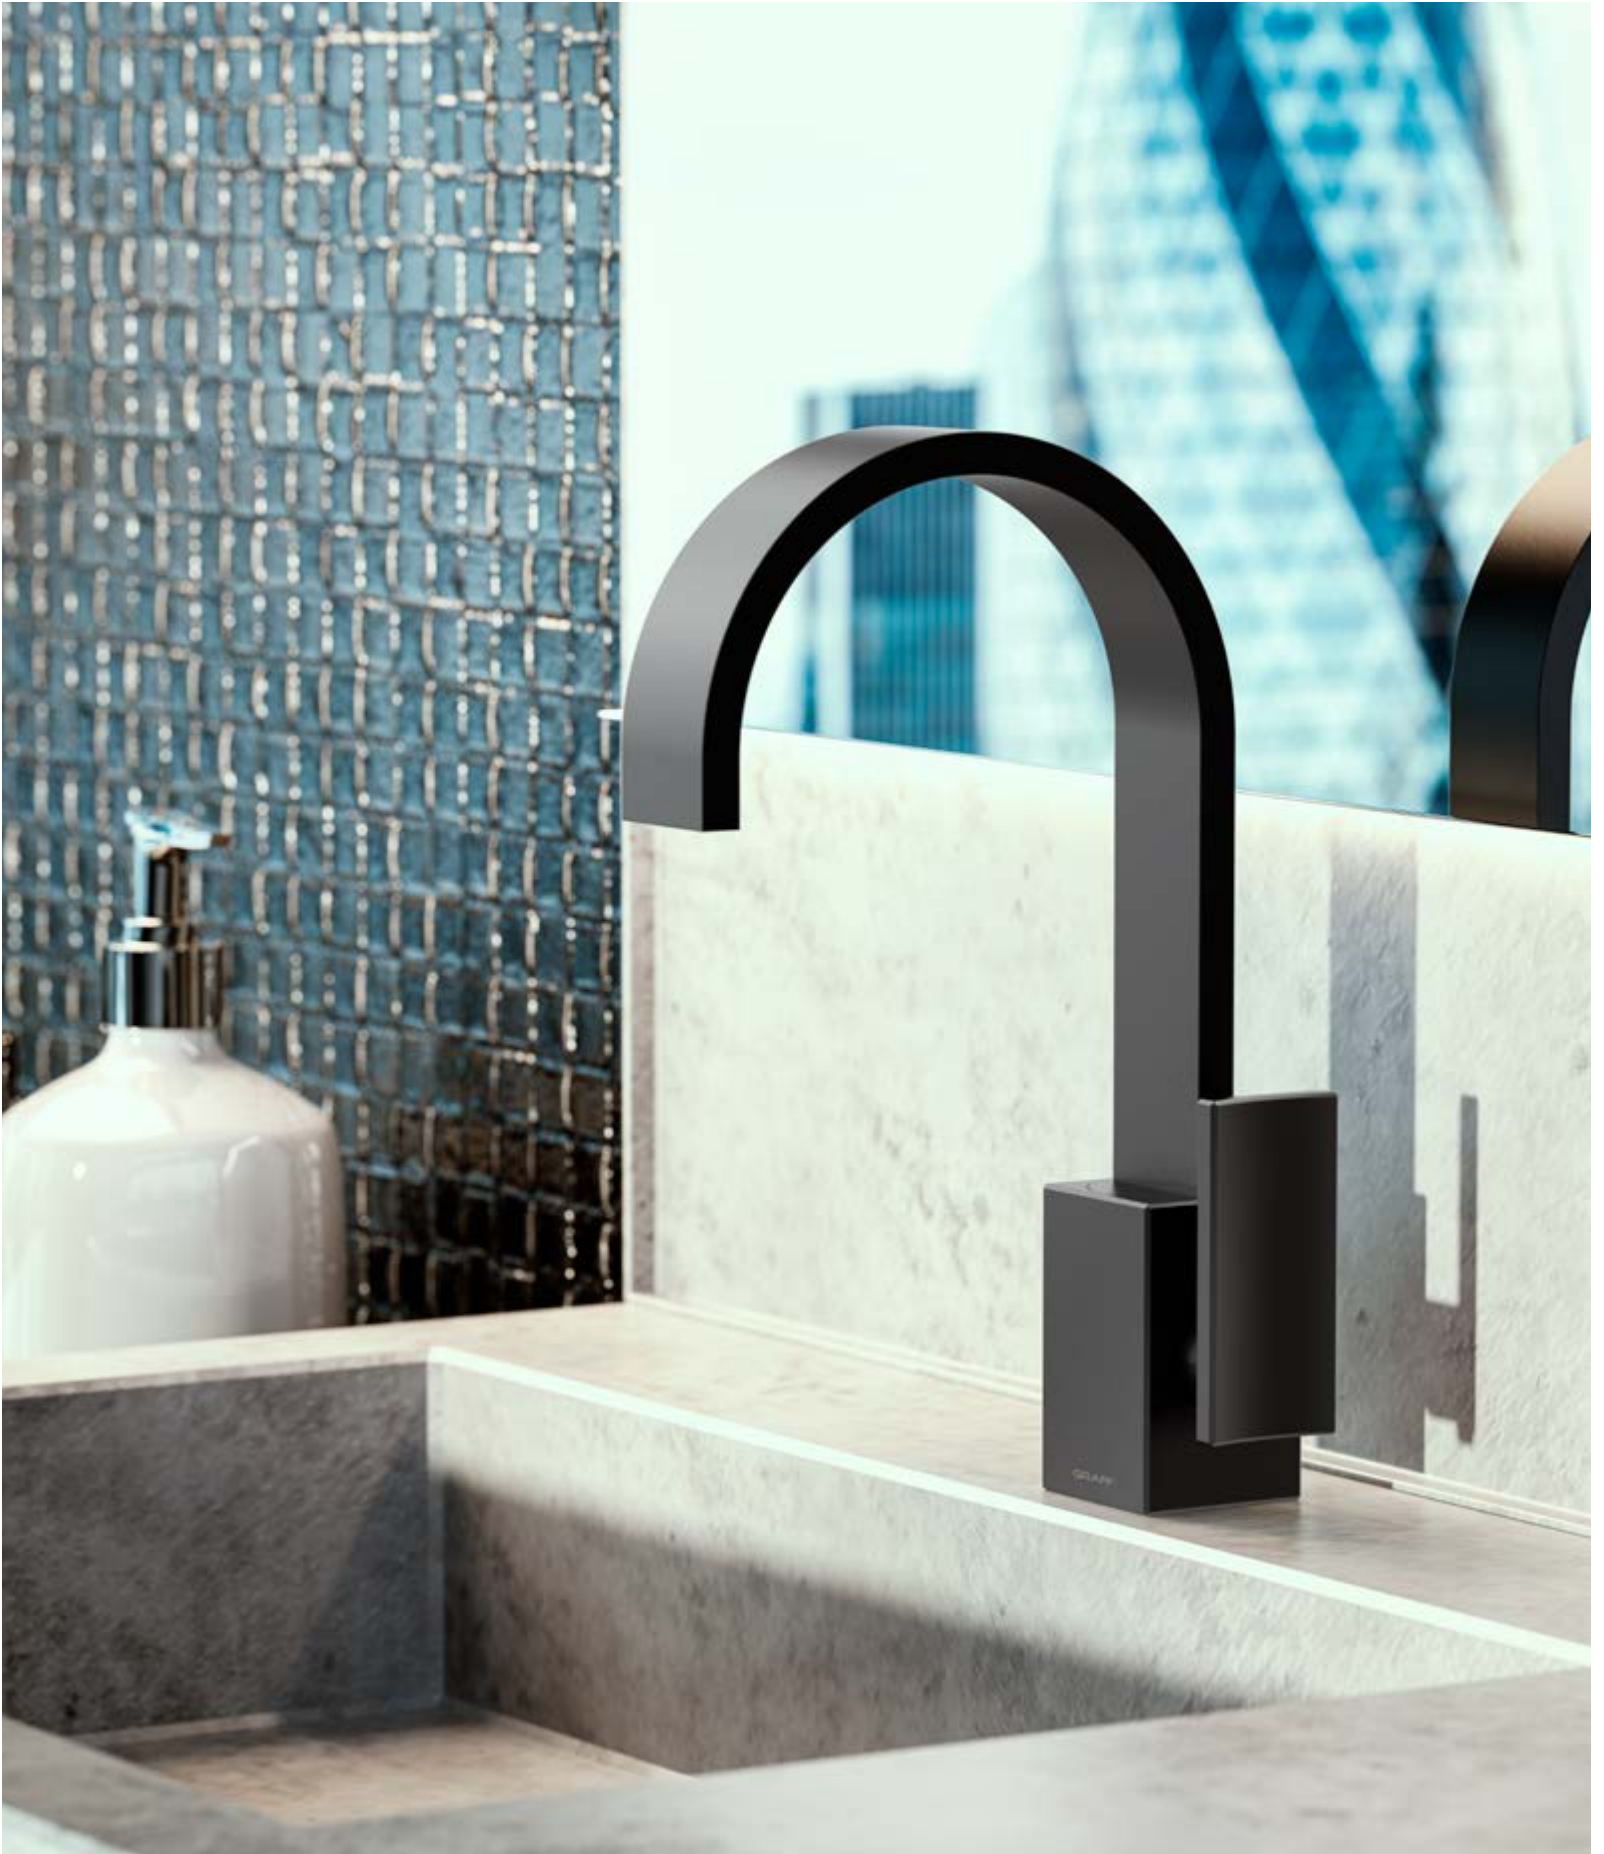

*Sleek and elegant.*

*Sade stands in the bathroom as an architectural element  
with a defined contemporary design.*

*With a curved flat spout, its water flow resembles  
a cascading water fall; the handles recall the spout's inclination,  
giving the product an extra hint of charm.*

*SADE*

*DESIGNED BY G+DESIGN STUDIO*

*Sade Lavatory Faucet (24K Brushed Gold): -1800-LM36-BAU*

*Sade Wall-Mounted Lavatory Faucet  
(24K Polished Gold): -1835-LM36W-AU*

*Sade Lavatory Faucet (Architectural Black®): -1800-LM36-BK*