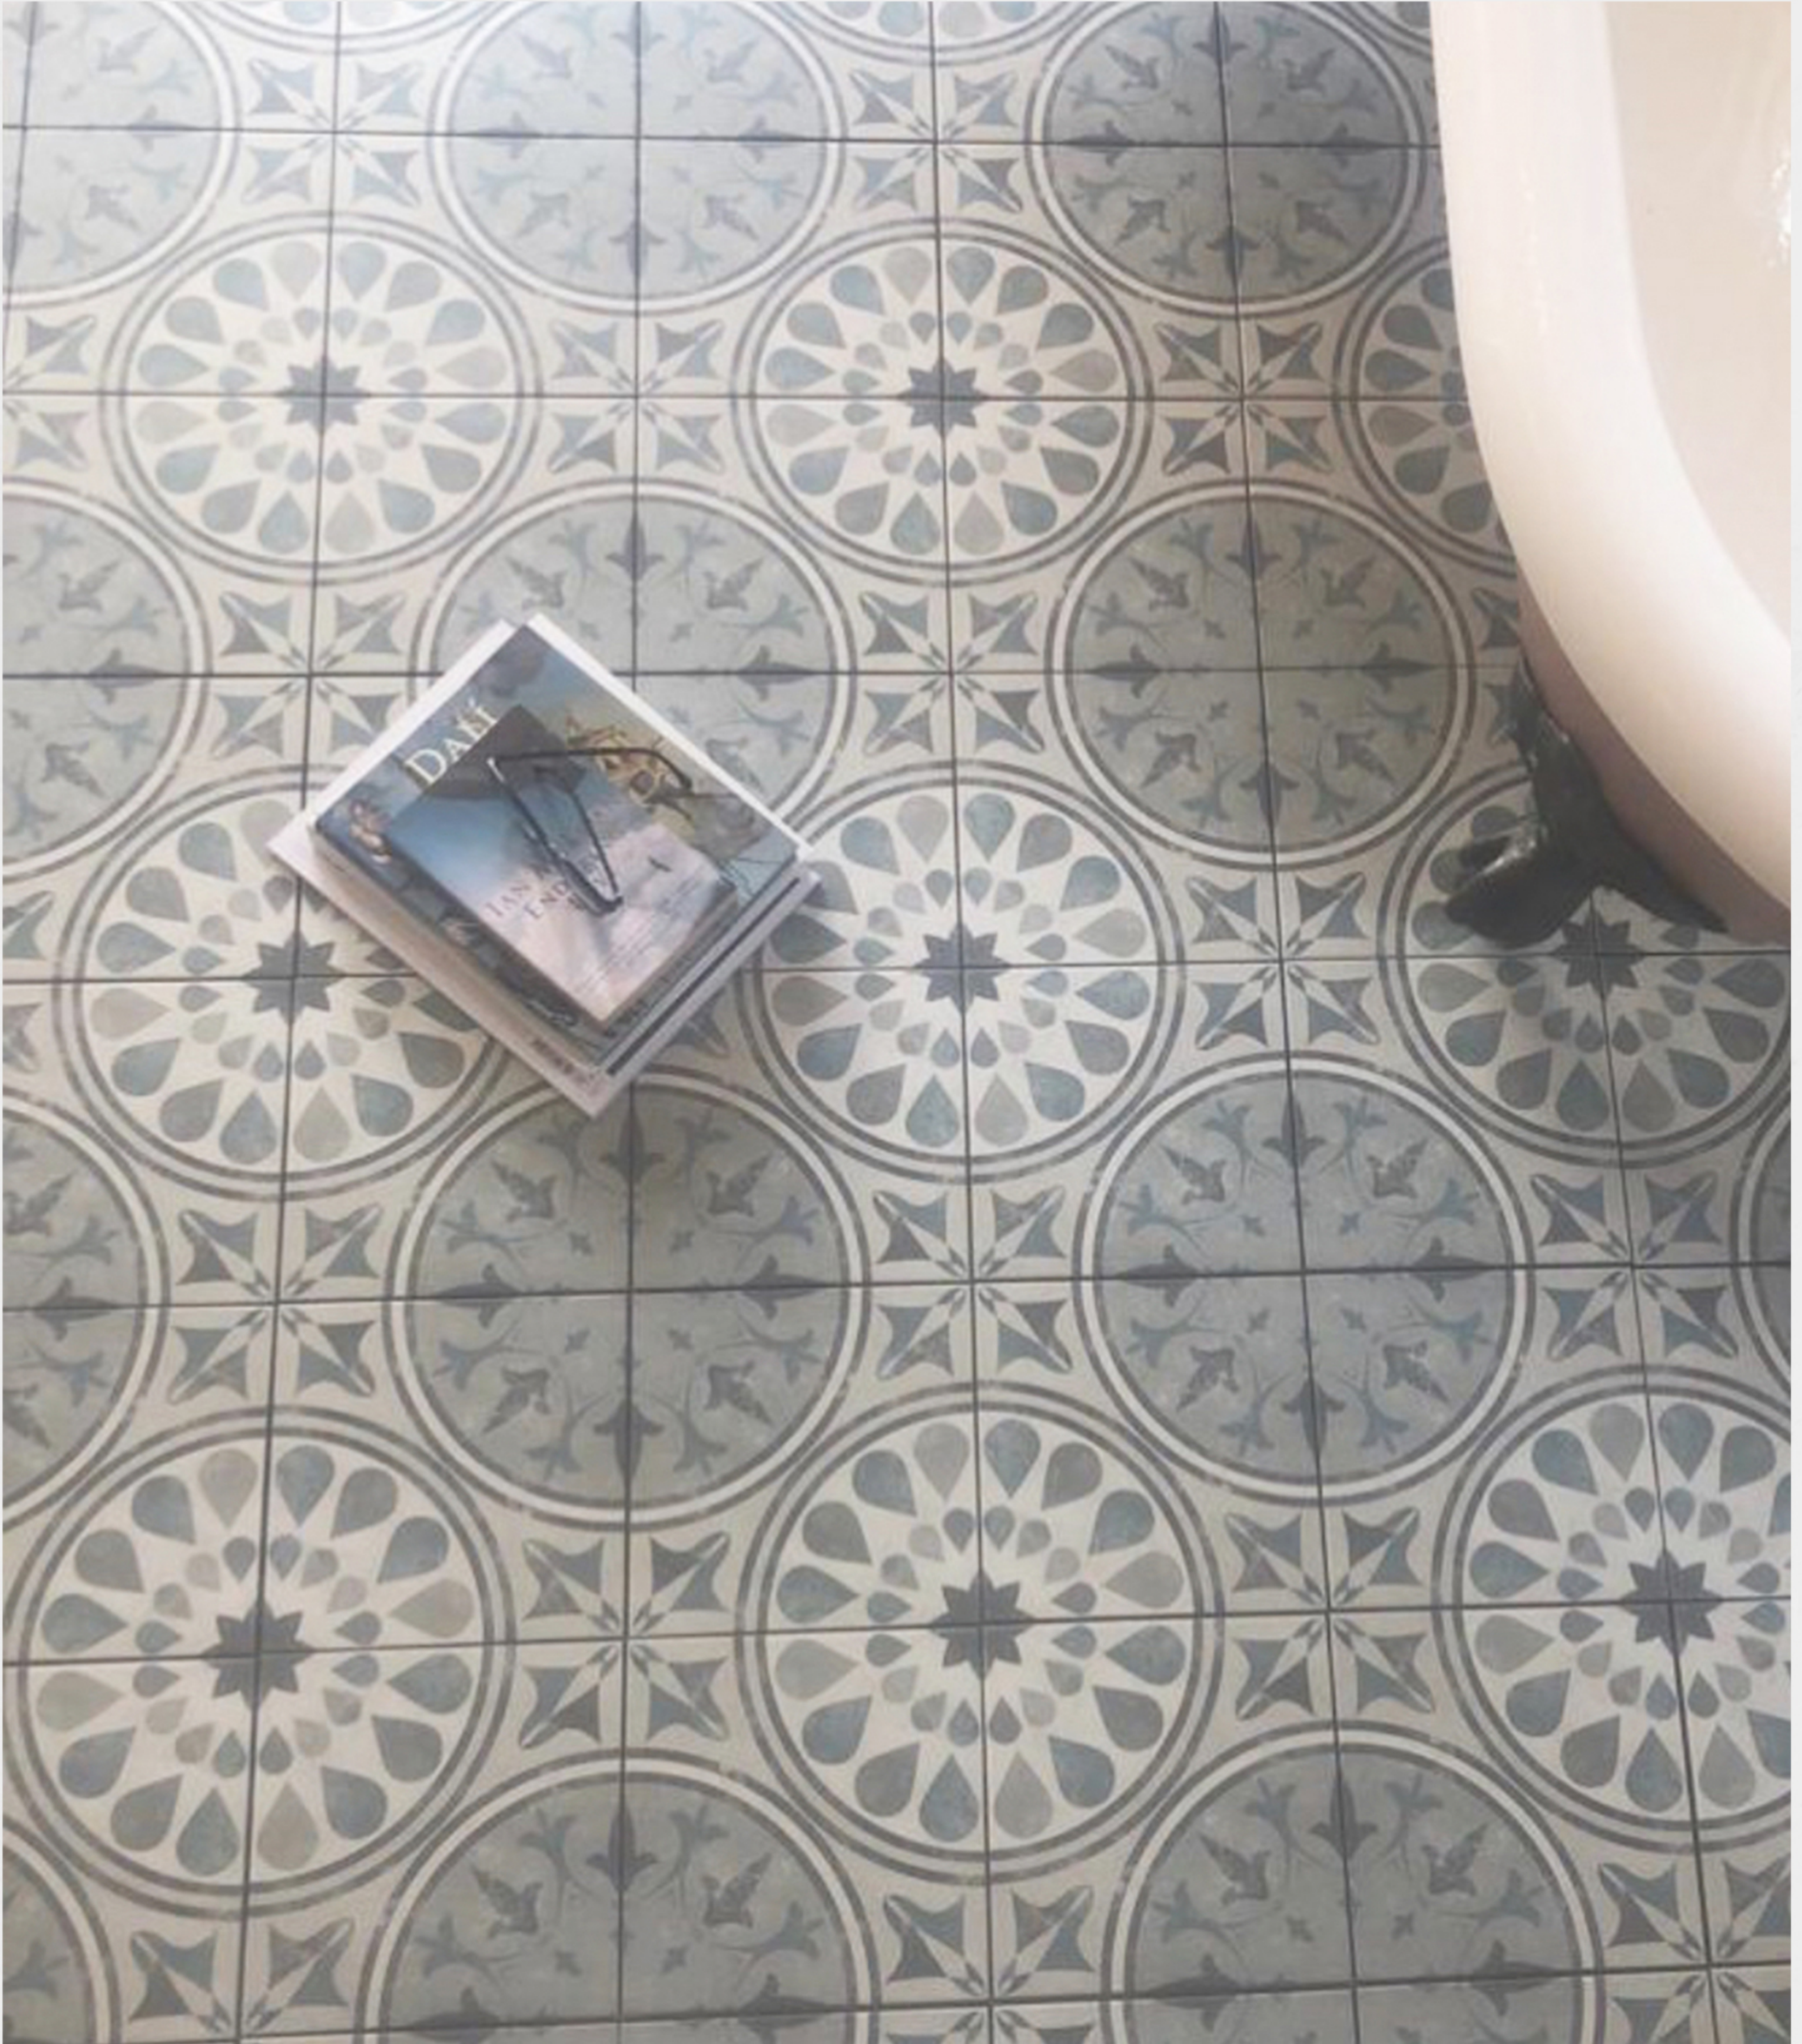

Established 2003