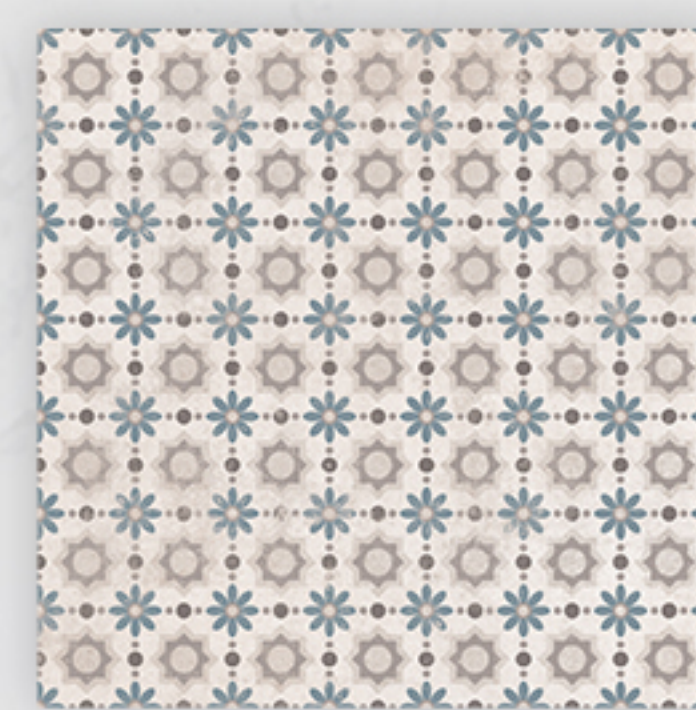

## Vintage Patterns

With a selection of 6 patterns to choose from, the Vintage collection is inspired by the characterful patterns of traditional encaustic tiles.

Use singularly or as a mix and match pattern to create your own individual look.

Made from porcelain 'Vintage' is an affordable, durable and stylish range.

**Breeze**  
22.3x22.3cm

**Flora**  
22.3x22.3cm

**Spring**  
22.3x22.3cm

**Classic**  
22.3x22.3cm

**Starburst**  
22.3x22.3cm

**Daisy**  
22.3x22.3cm