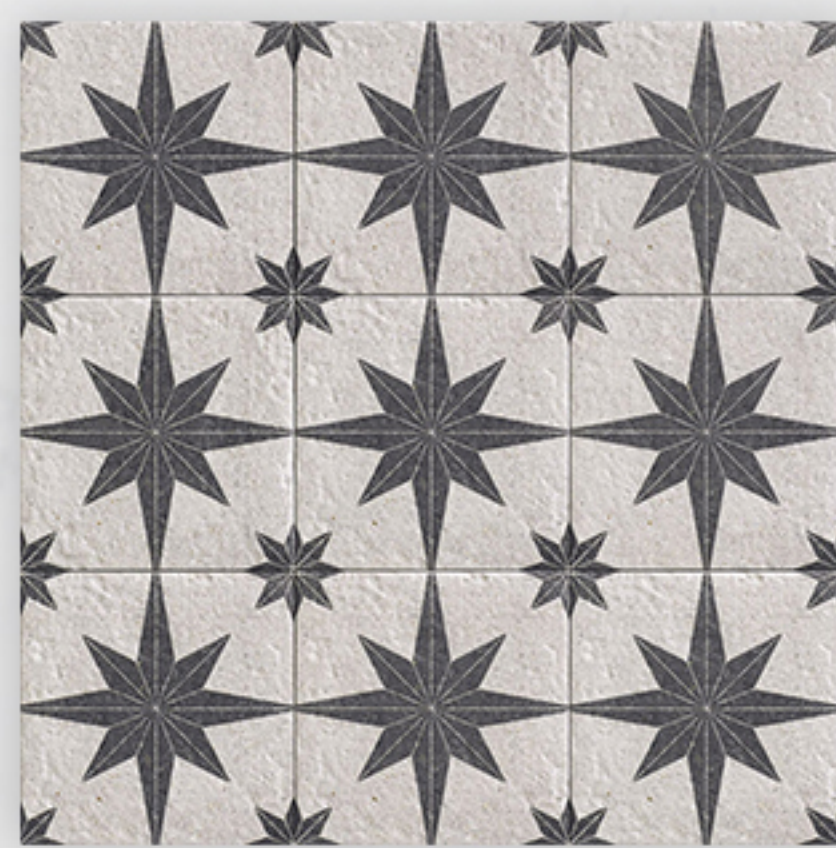

**Violet**  
22.3x22.3cm

**Teal**  
22.3x22.3cm

**Pink**  
22.3x22.3cm

**Grey**  
22.3x22.3cm

**Green**  
22.3x22.3cm

**Brown**  
22.3x22.3cm

**Beige**  
22.3x22.3cm

## Compass

Inspired by guiding stars in the sky, the compass range are 20x20cm porcelain tiles available in three colour ways.

Perfect on their own or as a mixed installation.

**Beige**  
20x20cm

**White**  
20x20cm