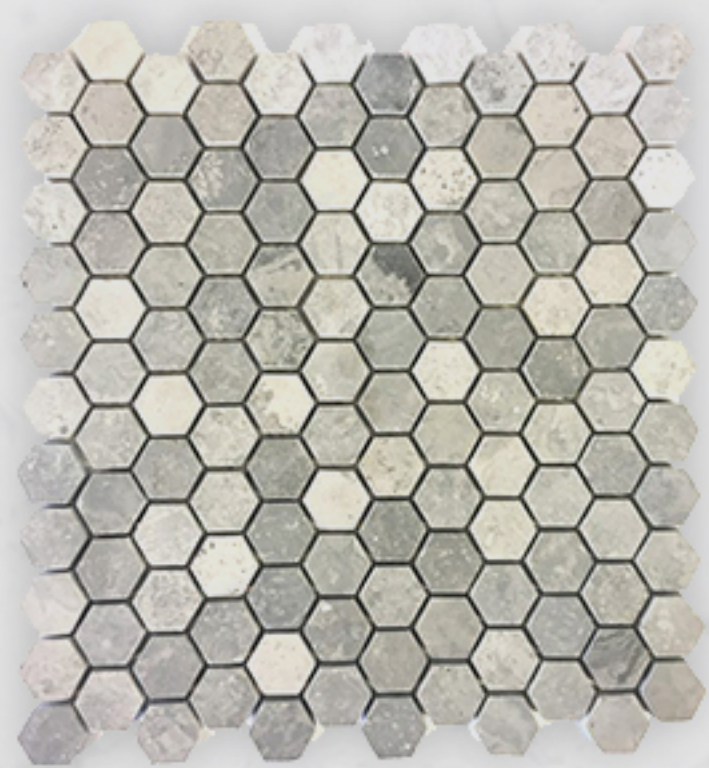

## Cement

This smooth, honed and cool grey stone brings a sleek finish to any installation. Available in a variety of formats the Cement range is all about the style, whether you opt for the a classic mini brick or more modern hexagon.

**Herringbone**  
31.5cm x 27.6cm

**Large Hexagon**  
32.5cmx31cm

**Basketweave**  
29.9cmx29.9cm

**Small Hexagon**  
31cmx29cm

**2.3x4.8  
Mini Brick**

# Pink Marble

*'Large Hexagon'*