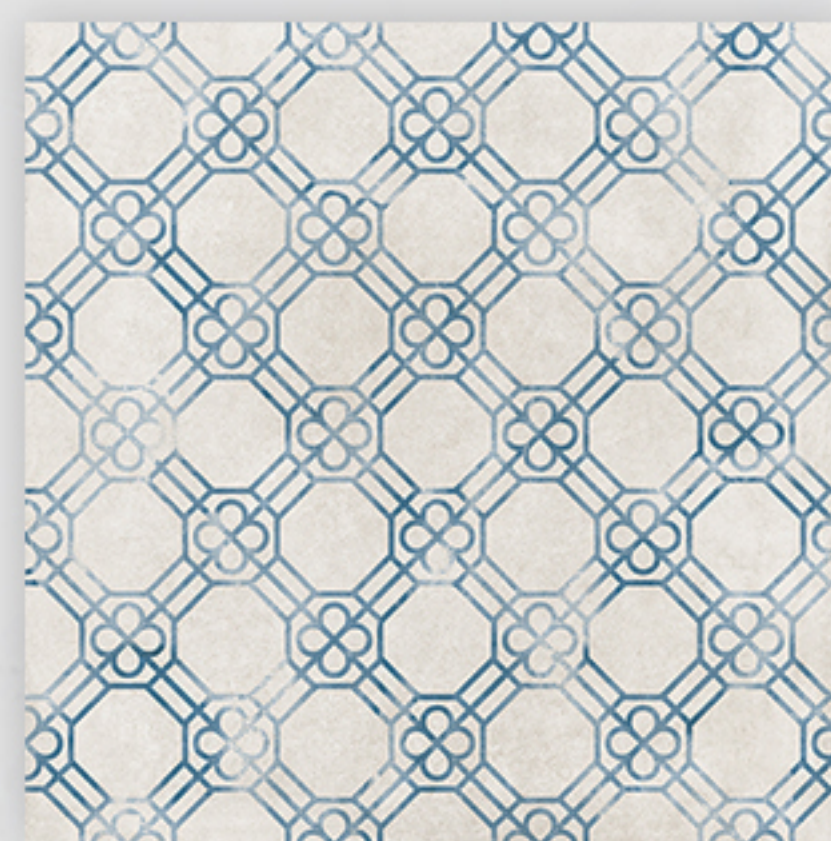

Orion
22.3x22.3cm