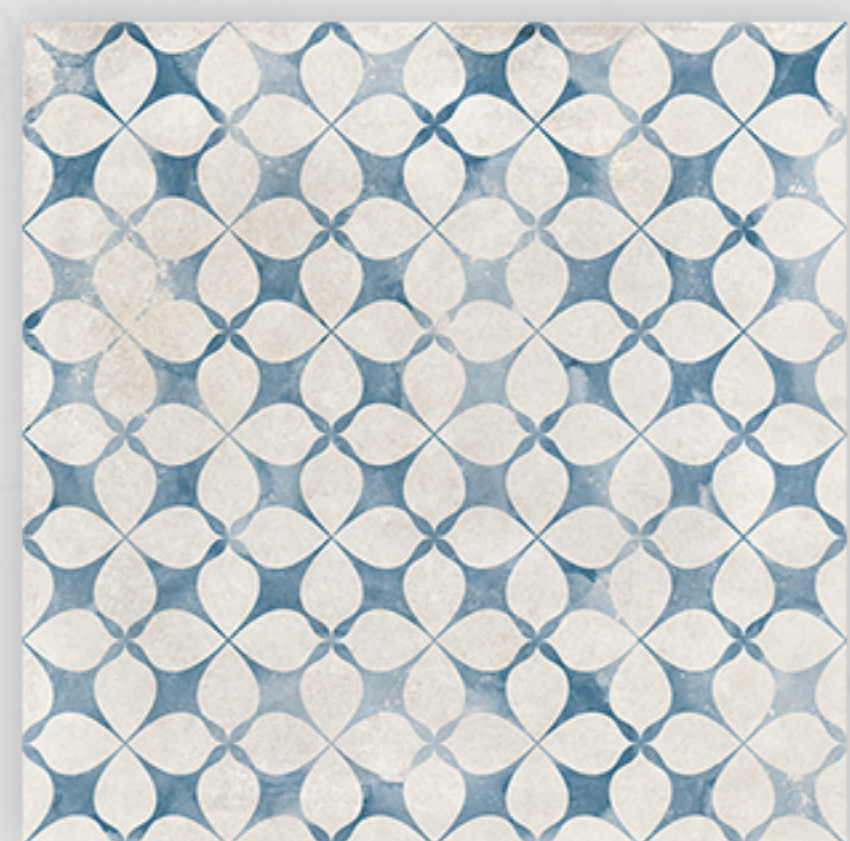

Auriga
22.3x22.3cm