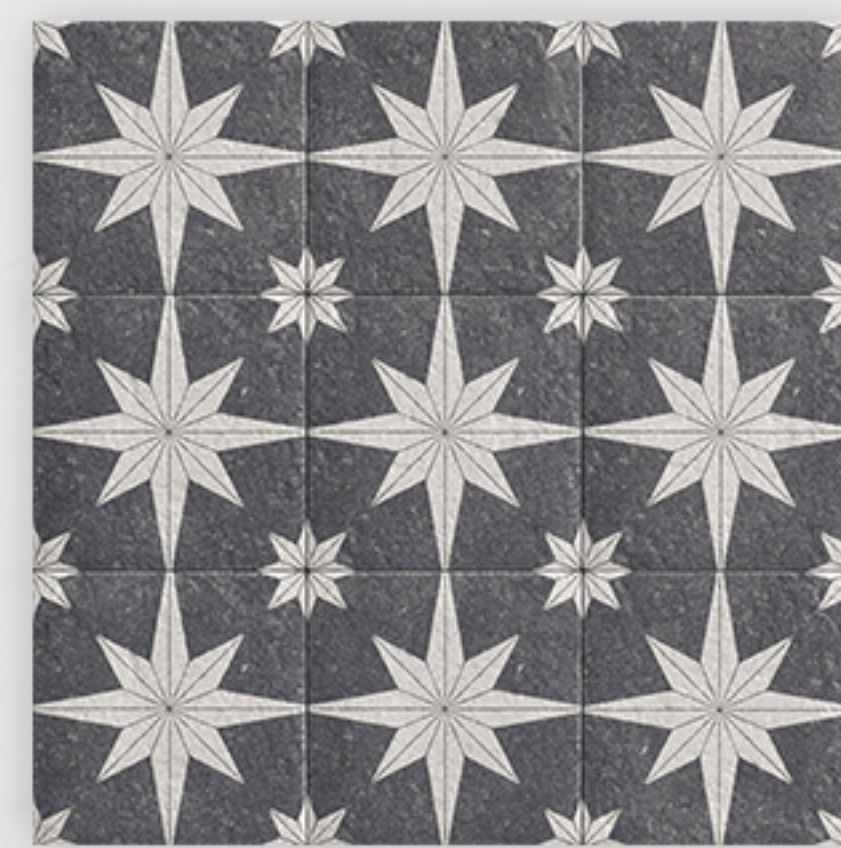

## Compass

Inspired by guiding stars in the sky, the compass range are 20x20cm porcelain tiles available in three colour ways.

Perfect on their own or as a mixed installation.

**Beige**  
20x20cm

**White**  
20x20cm

**Black**  
20x20cm