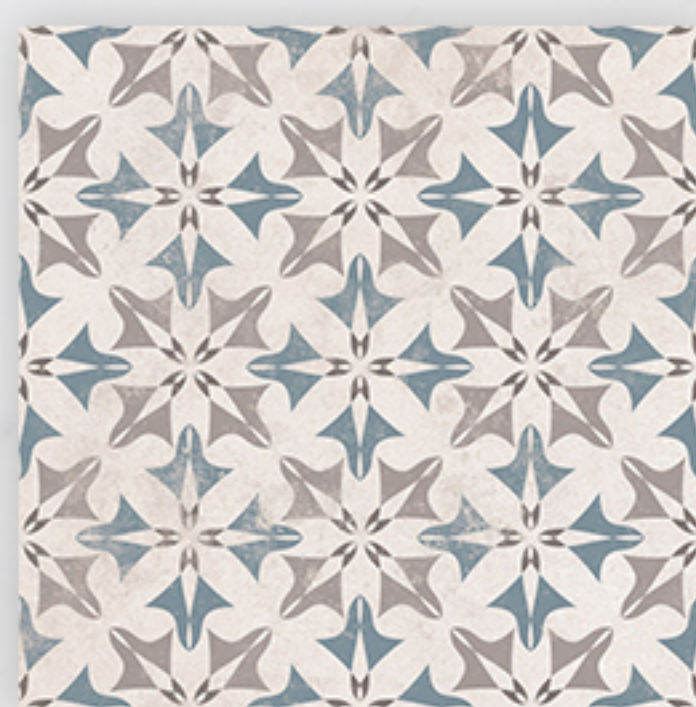

## Vintage Patterns

With a selection of 6 patterns to choose from, the Vintage collection is inspired by the characterful patterns of traditional encaustic tiles.

Use singularly or as a mix and match pattern to create your own individual look.

Made from porcelain 'Vintage' is an affordable, durable and stylish range.

**Breeze**  
22.3x22.3cm

**Flora**  
22.3x22.3cm

**Spring**  
22.3x22.3cm

**Classic**  
22.3x22.3cm

**Starburst**  
22.3x22.3cm

**Daisy**  
22.3x22.3cm